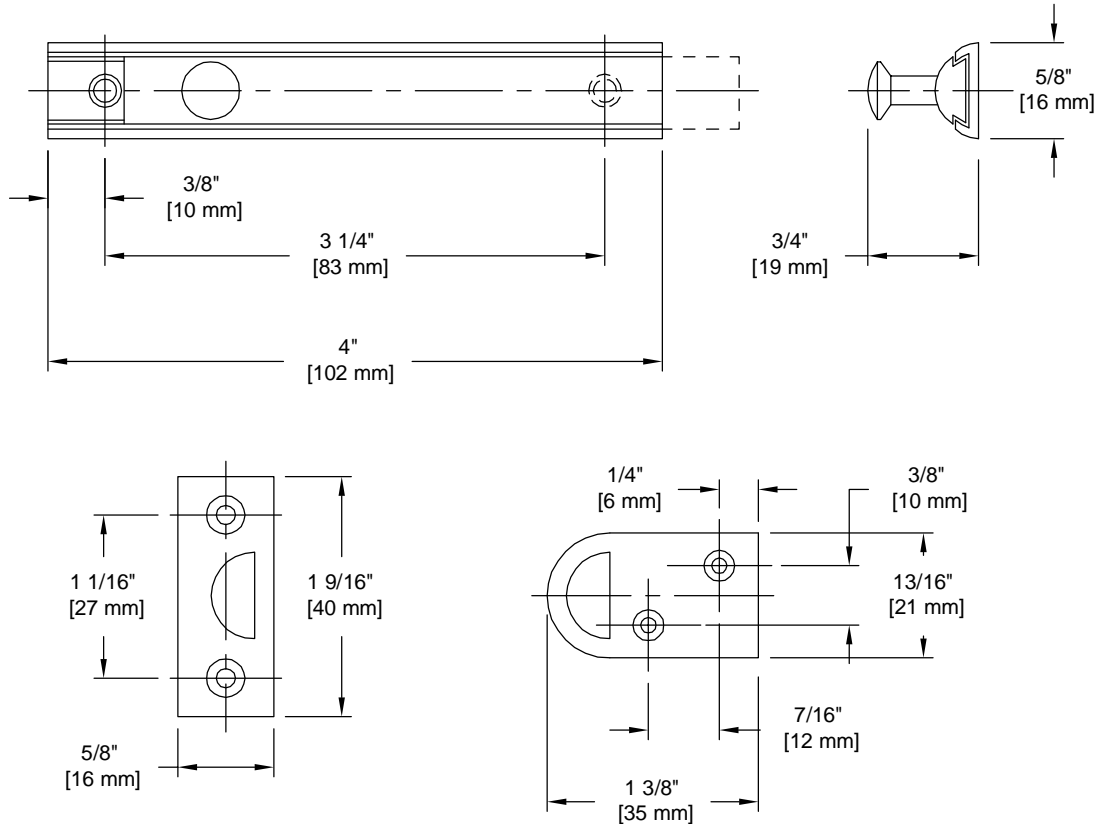

PRODUCT DATA SHEET

Product Description: Surface bolt, 4". Fabricated from solid brass with a US10B oil rubbed bronze finish. Four 9/16" length brass screws included.

Overall Size: 4" W X 5/8" H X 3/4" D

Material: Brass

Finish: US10B Oil Rubbed Bronze

Cross Reference

Manufacturer	Part Number

Description:

Surface Bolt, Solid Brass, 4"

Part Number:

34804