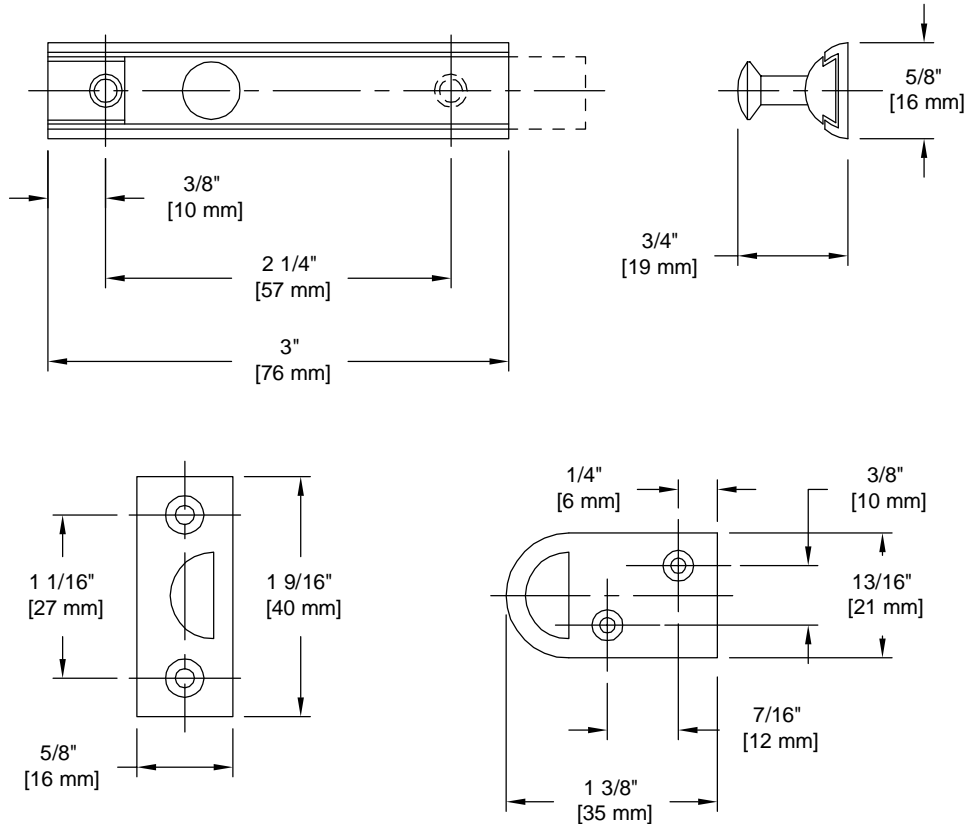

# PRODUCT DATA SHEET

**Product Description:** Surface bolt, 3". Fabricated from solid brass with a US10B oil rubbed bronze finish. Four 9/16" length brass screws included.

**Overall Size:** 3" W X 5/8" H X 3/4" D

**Material:** Brass

**Finish:** US10B Oil Rubbed Bronze

**Cross Reference**

Manufacturer	Part Number

Description:

**Surface Bolt, Solid Brass, 3"**

Part Number:

34802