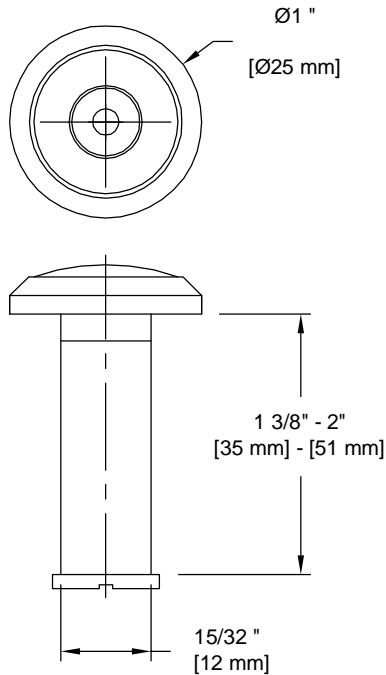

PRODUCT DATA SHEET

Product Description: Door viewer, 180 degrees, 1/2" bore. Adjustable to fit doors from 1 3/8" to 2" thick. Fabricated from zinc with a US26 bright chrome finish. Viewing lens fabricated from glass. UL 90 minute fire rating.

Overall Size: 1" W X 1" H X 1 23/32" D

Material: Zinc

Finish: US26 Bright Chrome

Cross Reference

Manufacturer	Part Number

Description:

**Door Viewer, 180,
1/2" Bore, 1 3/8"- 2" UL**

Part Number: