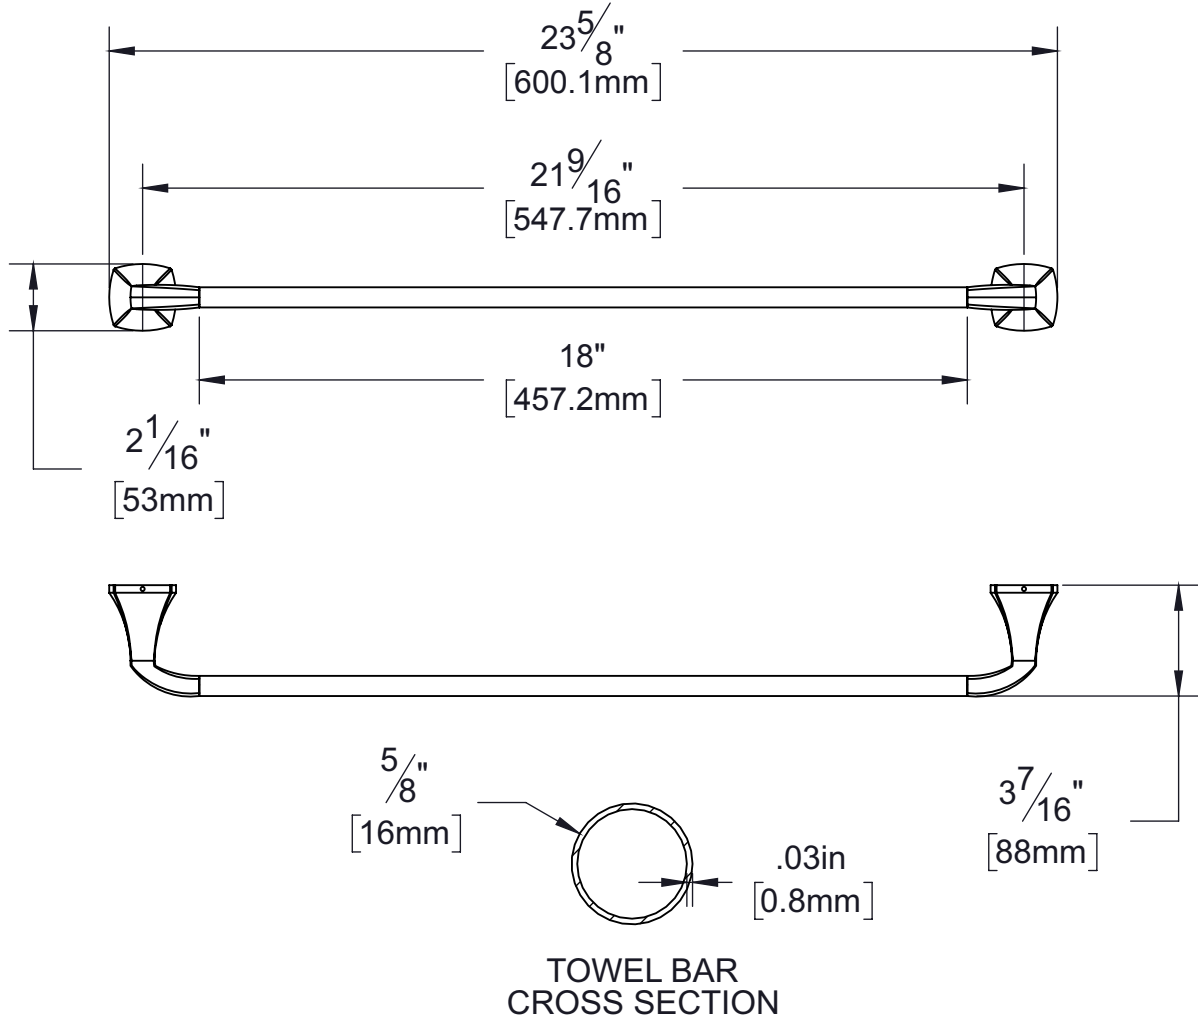

PRODUCT DATA SHEET

Product Description: Towel bar set, 18", Wynwood. Posts are fabricated from die cast zinc with a US15 satin nickel finish. Bar is fabricated from stainless steel with a US15 satin nickel finish. Ships with mounting hardware.

Overall Size: 23 5/8" W X 2 1/16" H X 3 7/16" D

Material: Zinc Posts, Stainless Steel Bar

Finish: US15 Satin Nickel

Cross Reference

Manufacturer	Part Number

Description:

**Towel Bar Set, 18",
Wynwood**

Part Number: