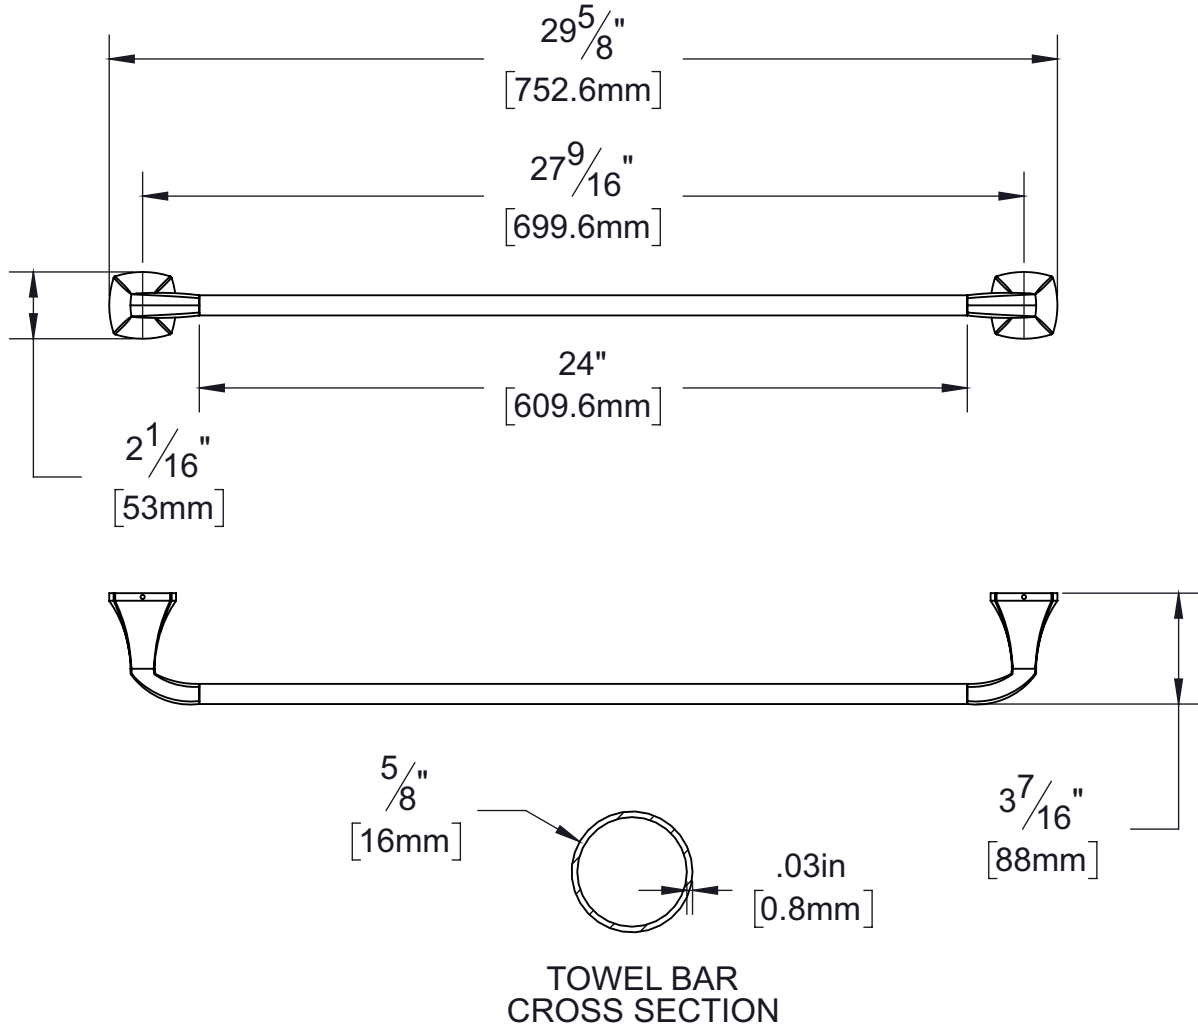

PRODUCT DATA SHEET

Product Description: Towel bar set, 24", Wynwood. Posts are fabricated from die cast zinc with a US26 bright chrome finish. Bar is fabricated from stainless steel with a US26 bright chrome finish. Ships with mounting hardware.

Overall Size: 29 5/8" W X 2 1/8" H X 3 7/16" D

Material: Zinc Posts, Stainless Steel Bar

Finish: US26 Bright Chrome

Cross Reference

Manufacturer	Part Number

Description:

**Towel Bar Set, 24",
Wynwood**

Part Number: