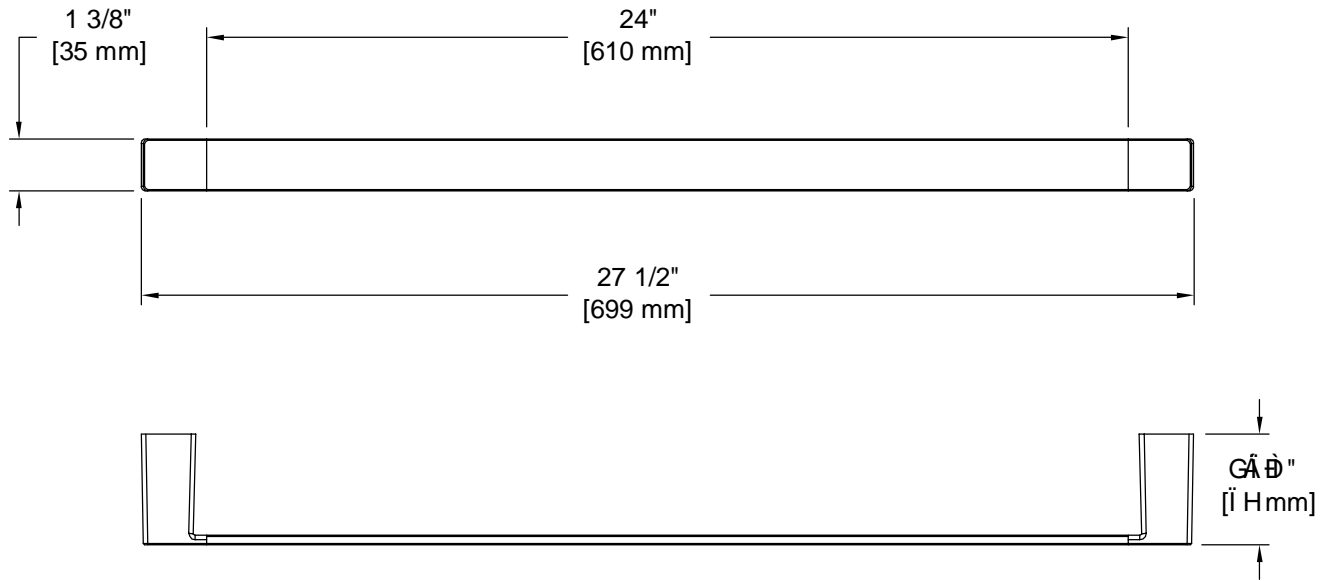

# PRODUCT DATA SHEET

**Product Description:** Towel bar set, 24", Westshore. Posts are fabricated from die cast zinc with a US26 bright chrome finish. Bar is fabricated from 304 grade stainless steel with a bright chrome finish. Ships with mounting hardware.

WITH MOUNTING  
HARDWARE **304 STAINLESS**

**Overall Size:** 27 1/2" W X 1 3/8" H X 2 7/8" D

**Material:** Zinc Posts, 304 Grade Stainless Steel Bar

**Finish:** US26 Bright Chrome

**Cross Reference**

Manufacturer	Part Number

Description:  
**Towel Bar Set, 24"  
Chrome Stainless Bar,  
Westshore**

Part Number: <b>23058</b>	Date 06/16	Rev. 02
Sheet 1 of 1		