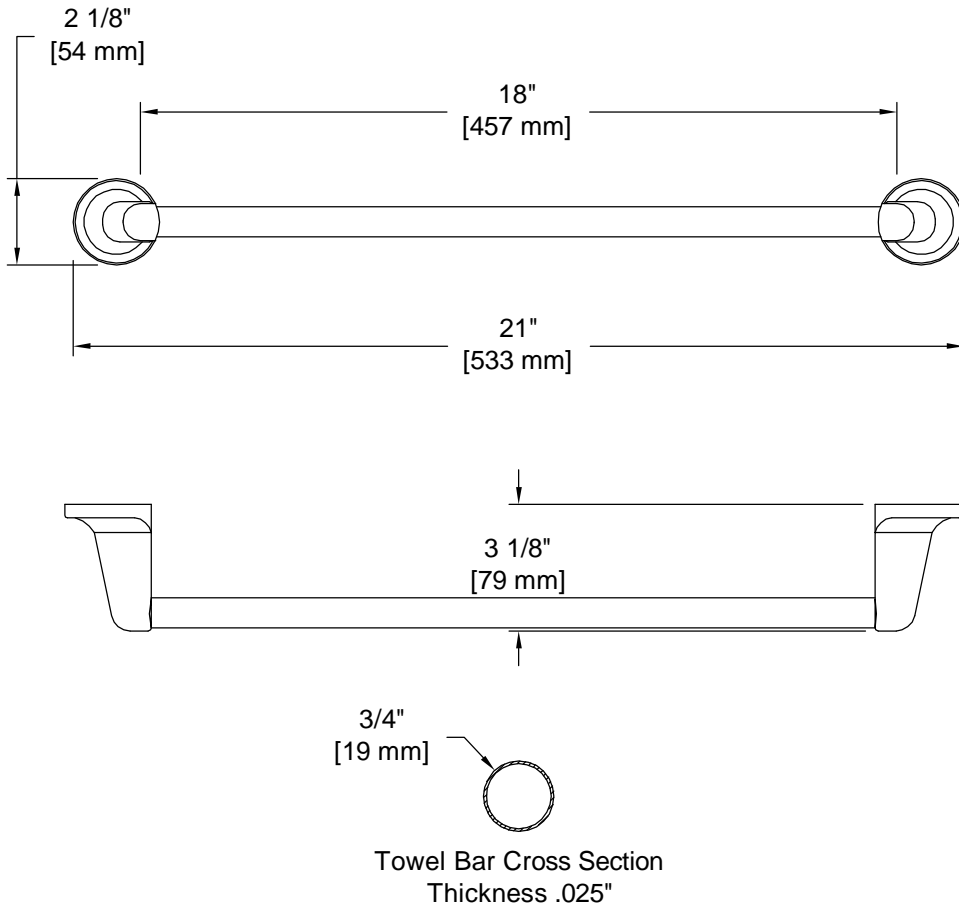

# PRODUCT DATA SHEET

**Product Description:** Towel bar set, 18", Harbor Isle. Posts are fabricated from die cast zinc with a US15 Satin Nickel finish. Bar is fabricated from stainless steel with a US15 Satin Nickel finish. Ships with mounting hardware.

**Overall Size:** 21" W X 2 1/8" H X 3 1/8" D

**Material:** Zinc Posts, 304 Stainless Steel Bar

**Finish:** US15 Satin Nickel

### Cross Reference

Manufacturer	Part Number

Description:

## Towel Bar Set, 18", Harbor Isle

Part Number: