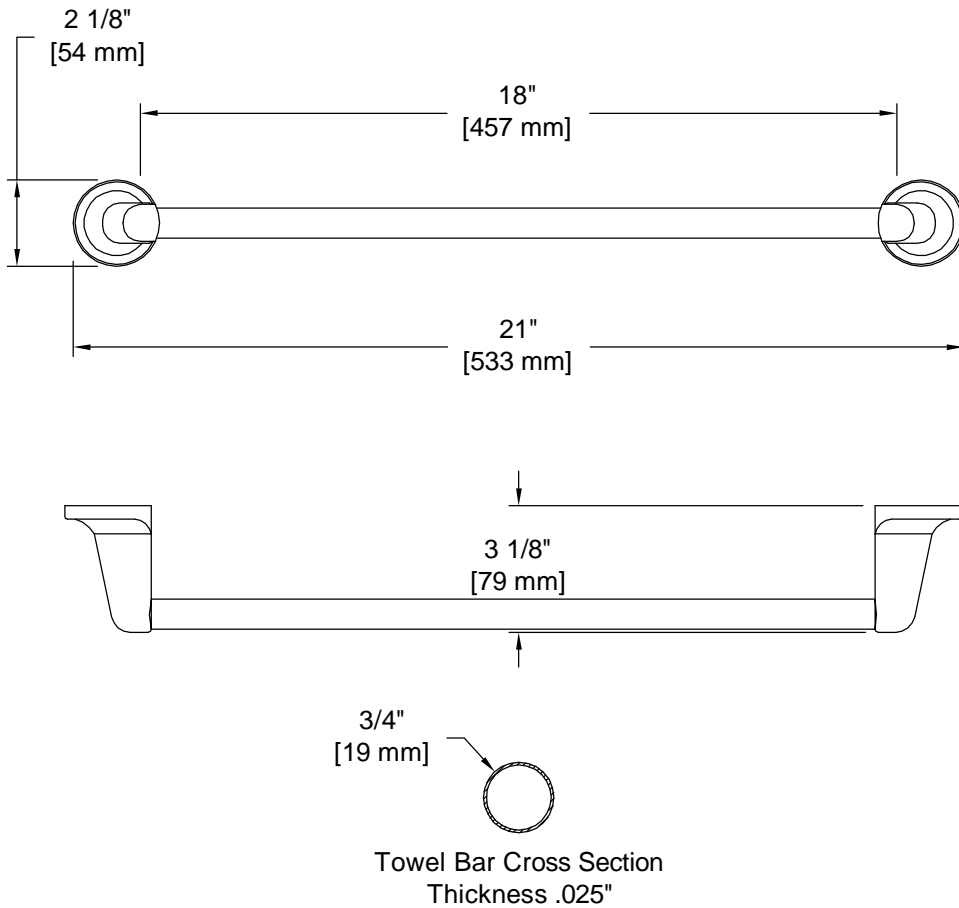

PRODUCT DATA SHEET

Product Description: Towel bar set, 18", Harbor Isle. Posts are fabricated from die cast zinc with a US26 bright chrome finish. Bar is fabricated from stainless steel with a US26 bright chrome finish. Ships with mounting hardware.

Overall Size: 21" W X 2 1/8" H X 3 1/8" D

Material: Zinc Posts, Stainless Steel Bar

Finish: US26 Bright Chrome

Cross Reference

Manufacturer	Part Number

Description:

**Towel Bar Set, 18",
Harbor Isle**

Part Number: