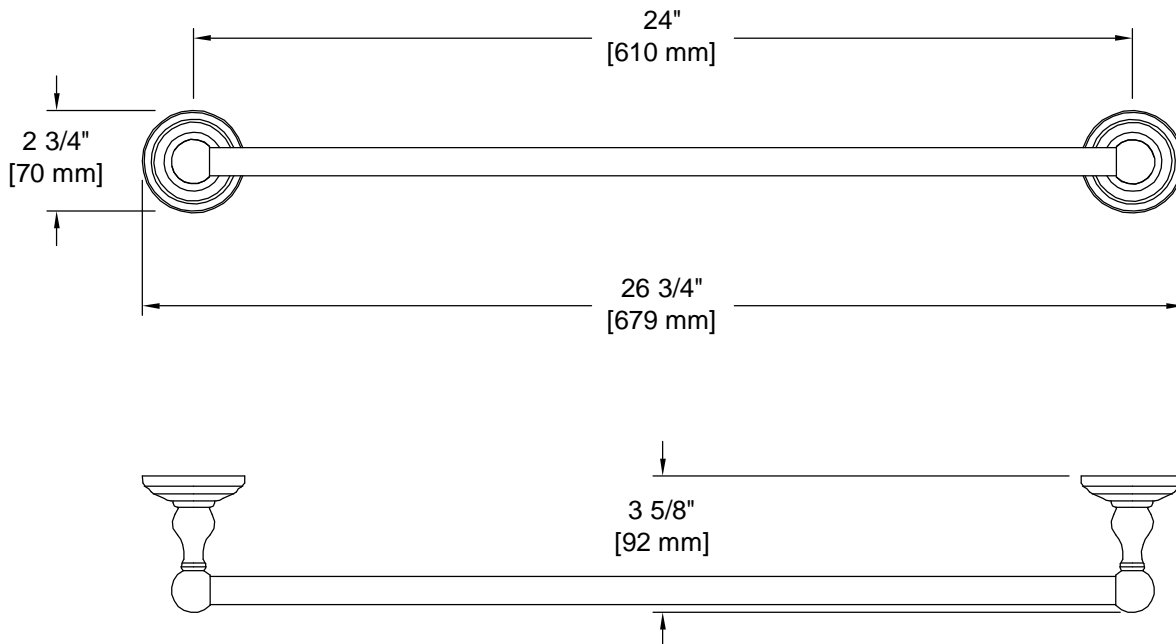

PRODUCT DATA SHEET

Product Description: Towel bar set, 24", Savannah. Posts are fabricated from die cast zinc with a US15 satin nickel finish. Bar is fabricated from stainless steel with a US15 satin nickel finish. Ships with mounting hardware.

Overall Size: 26 3/4" W X 2 3/4" H X 3 5/8" D

Material: Zinc Posts, Stainless Steel Bar

Finish: US15 Satin Nickel

Cross Reference

Manufacturer	Part Number

Description:

**Towel Bar Set, 24",
Savannah**

Part Number: