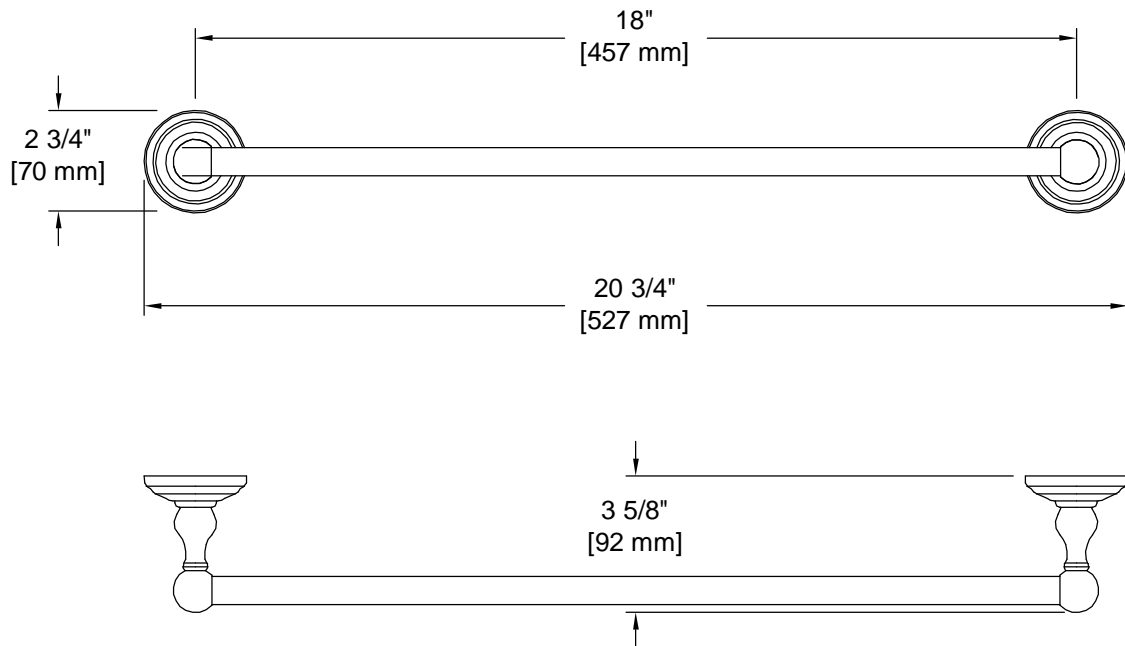

PRODUCT DATA SHEET

Product Description: Towel bar set, 18", Savannah. Posts are fabricated from die cast zinc with a US15 satin nickel finish. Bar is fabricated from stainless steel with a US15 satin nickel finish. Ships with mounting hardware.

Overall Size: 20 3/4" W X 2 3/4" H X 3 5/8" D

Material: Zinc Posts, Stainless Steel Bar

Finish: US15 Satin Nickel

Cross Reference

Manufacturer	Part Number

Description:

**Towel Bar Set, 18",
Savannah**

Part Number: