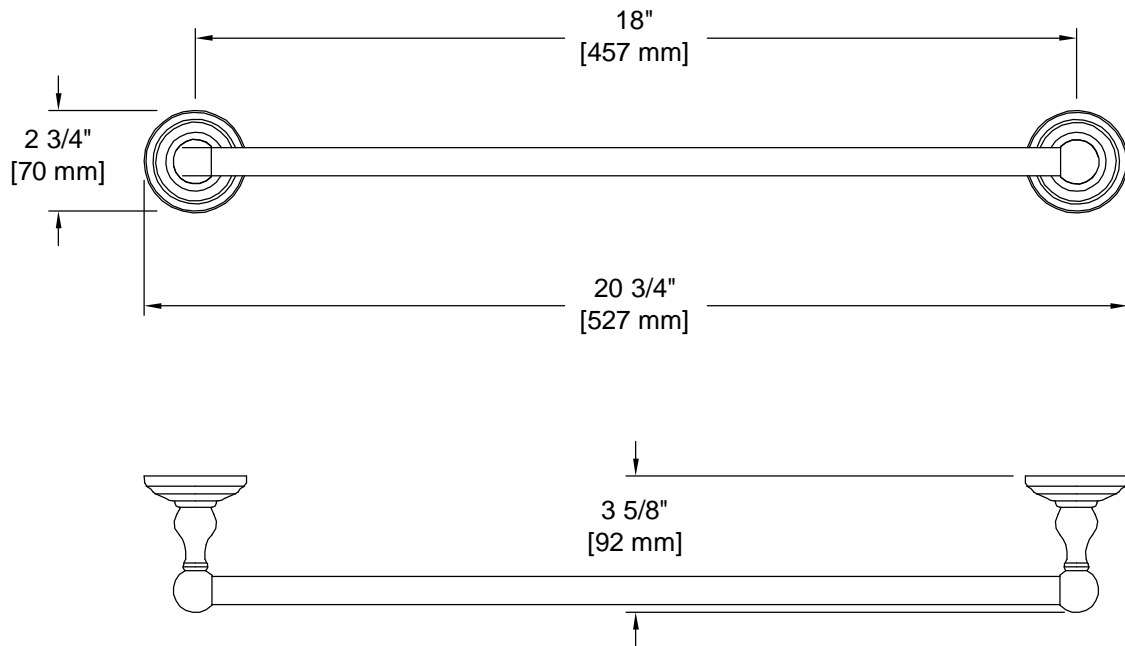

PRODUCT DATA SHEET

Product Description: Towel bar set, 18", Savannah. Posts are fabricated from die cast zinc with a US26 bright chrome finish. Bar is fabricated from stainless steel with a US26 bright chrome finish. Ships with mounting hardware.

Overall Size: 20 3/4" W X 2 3/4" H X 3 5/8" D

Material: Zinc Posts, Stainless Steel Bar

Finish: US26 Bright Chrome

Cross Reference

Manufacturer	Part Number

Description:

Towel Bar Set, 18", Savannah

Part Number: