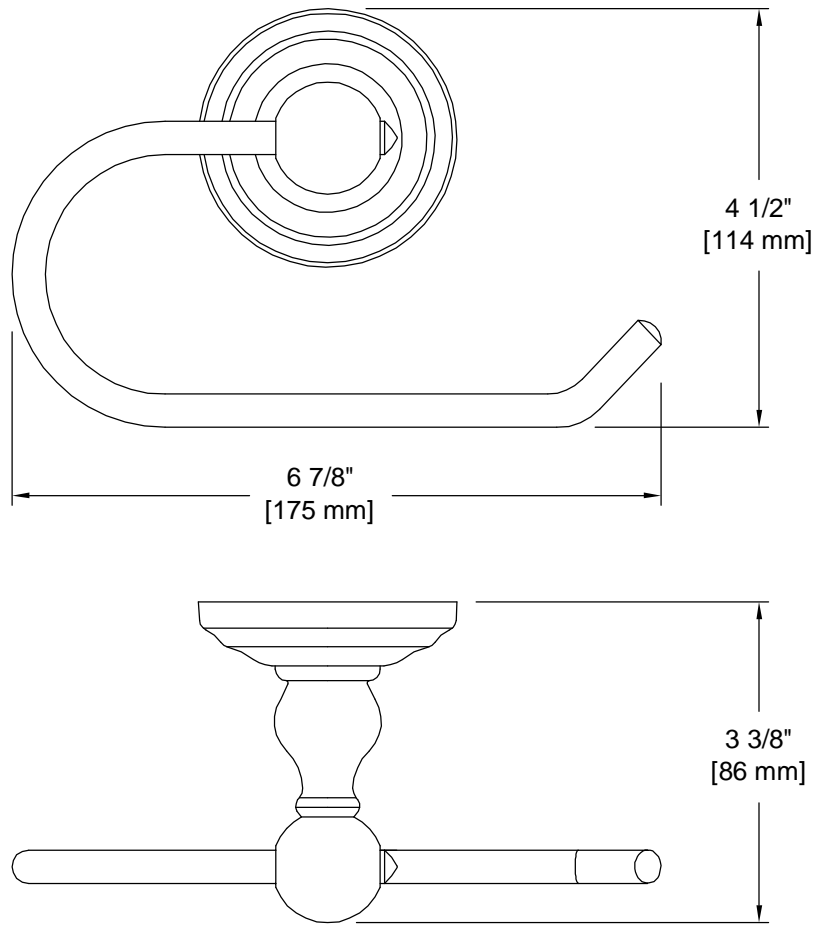

PRODUCT DATA SHEET

Product Description: European surface toilet tissue holder, Savannah. Post is fabricated from die cast zinc with a US26 bright chrome finish. Ships with mounting hardware.

Overall Size: 6 7/8" W X 4 1/2" H X 3 3/8" D

Material: Zinc

Finish: US26 Bright Chrome

Cross Reference

Manufacturer	Part Number

Description:

**Toilet Tissue Holder,
European, Savannah**

Part Number:

16105