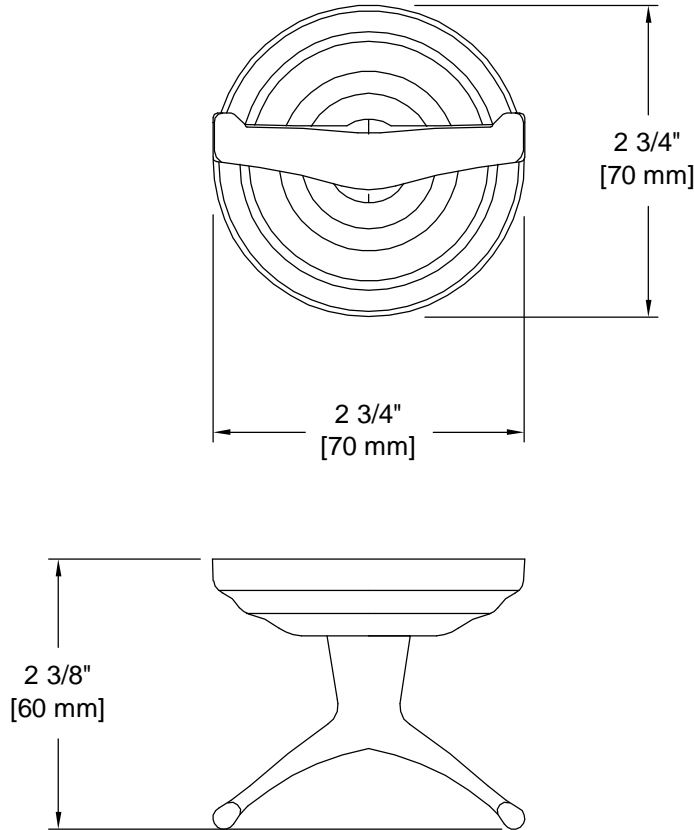

# PRODUCT DATA SHEET

**Product Description:** Robe hook, Savannah. Fabricated from die cast zinc with a US26 bright chrome finish. Ships with mounting hardware.

**Overall Size:** 2 3/4" W X 2 3/4" H X 2 3/8" D

## Robe Hook, Savannah

Part Number: