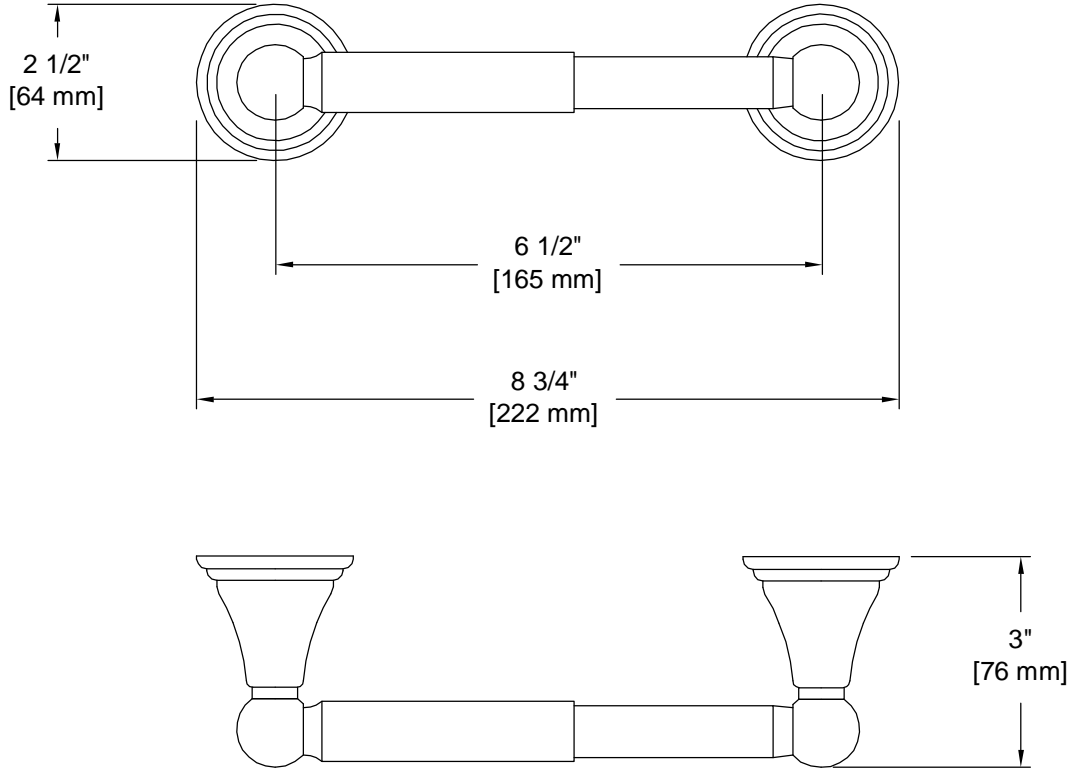

PRODUCT DATA SHEET

Product Description: Surface toilet tissue holder, Alexandria. Posts are fabricated from die cast zinc with a US26 bright chrome finish. Roller is fabricated from plastic with a US26 bright chrome finish. Ships with mounting hardware.

Overall Size: 8 3/4" W X 2 1/2" H X 3" D

Material: Zinc Posts, Plastic Roller

Finish: US26 Bright Chrome

Cross Reference

Manufacturer	Part Number

Description:

**Toilet Tissue Holder,
Surface, Alexandria**

Part Number: