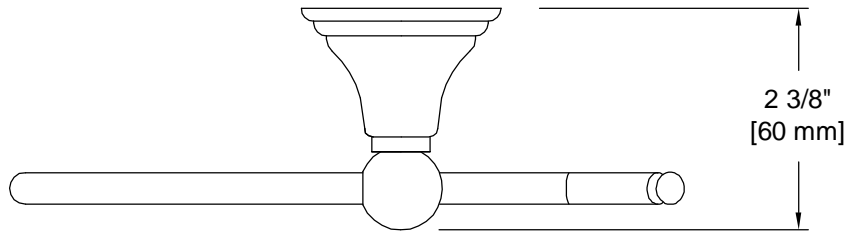

PRODUCT DATA SHEET

Product Description: European surface toilet tissue holder, Alexandria. Post is fabricated from die cast zinc, arm is solid brass with a US15 satin nickel finish. Ships with mounting hardware.

Overall Size: 6 5/8" W X 4 3/8" H X 2 3/8" D

Material: Die Cast Zinc, Brass

Finish: US15 Satin Nickel

Cross Reference

Manufacturer	Part Number

Description:

**Toilet Tissue Holder,
European, Alexandria**

Part Number: