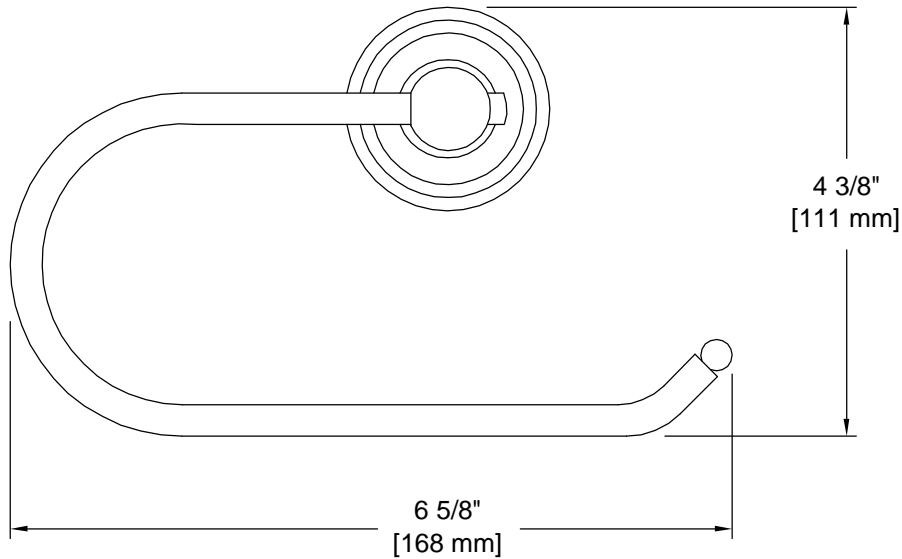

PRODUCT DATA SHEET

Product Description: European surface toilet tissue holder, Alexandria. Post is fabricated from die cast zinc, arm is solid brass with a US15 satin nickel finish. Ships with mounting hardware.

Overall Size: 6 5/8" W X 4 3/8" H X 2 3/8" D

Material: Die Cast Zinc, Brass

Finish: US15 Satin Nickel

Cross Reference

Manufacturer	Part Number

Description:

**Toilet Tissue Holder,
European, Alexandria**

Part Number: