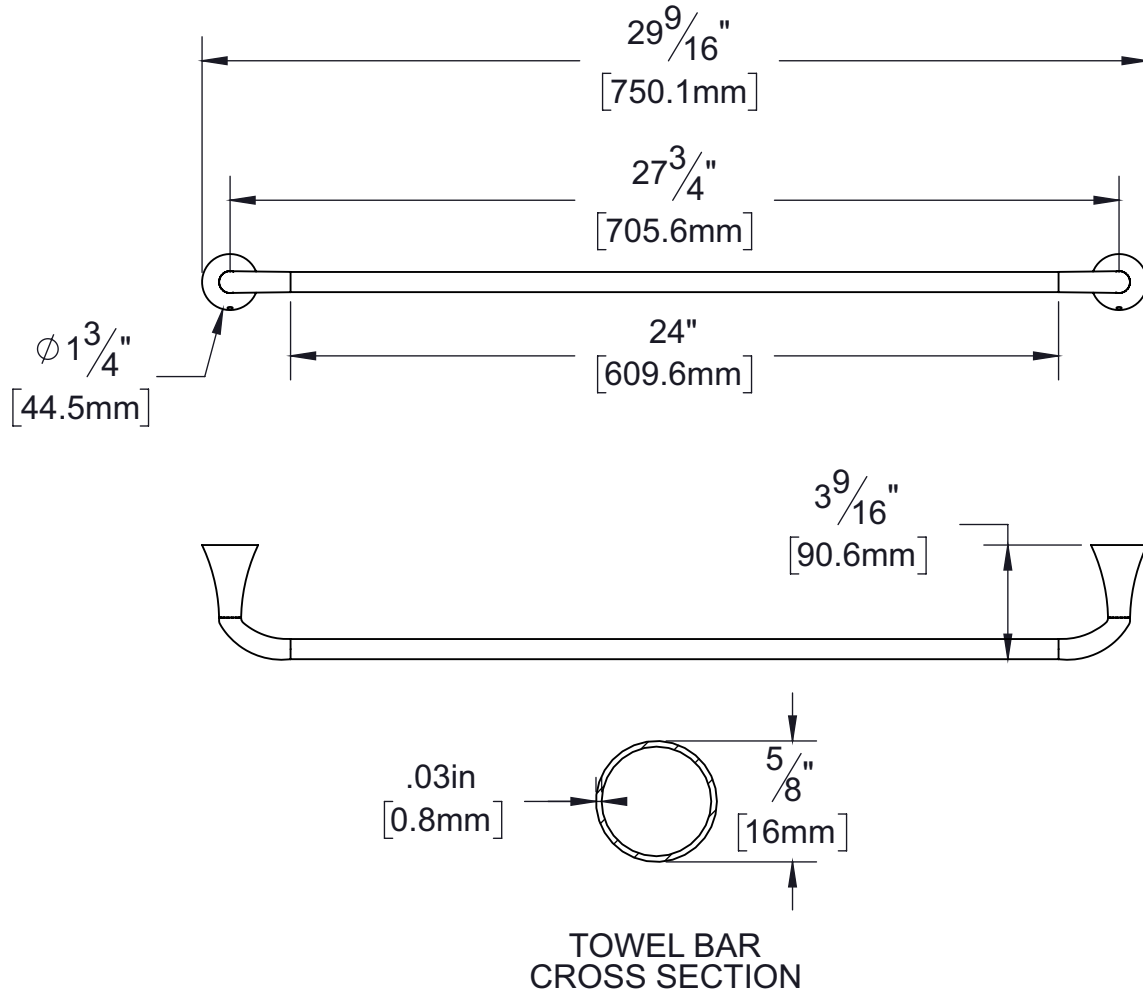

# PRODUCT DATA SHEET

**Product Description:** Towel bar set, 24", Duval. Posts are fabricated from die cast zinc with a US15 satin nickel finish. Bar is fabricated from stainless steel with a US15 satin nickel finish. Ships with mounting hardware.

<b>Overall Size:</b> 29 9/16" W X 1 3/4" H X 3 9/16" D		
<b>Material:</b> Zinc Posts, Stainless Steel Bar		
<b>Finish:</b> US15 Satin Nickel		
<b>Cross Reference</b>		
<b>Manufacturer</b>	<b>Part Number</b>	

Description: <b>Towel Bar Set, 24", Duval</b>		
Part Number: <b>10808</b>		Date: 07/17
		Rev.: 01
Sheet 1 of 1		