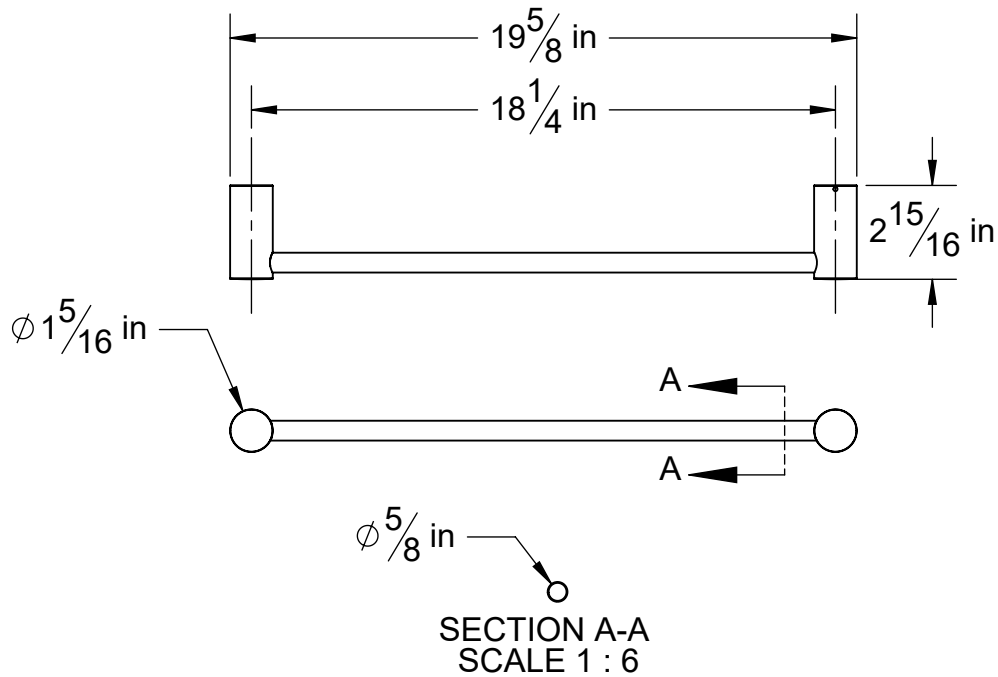

PRODUCT DATA SHEET

Product Description: Towel bar set, 18", Clearwater. Posts are fabricated from die cast zinc with a US15 satin nickel finish. Bar is fabricated from brass or stainless steel. Ships with mounting hardware.

Overall Size: 19 5/8" W X 1 5/16" H X 2 15/16" D

Material: Die Cast Zinc Posts, Brass Or Stainless Steel Bar

Finish: US15 Satin Nickel

Cross Reference

Manufacturer	Part Number

Description:

**Towel Bar, 18 In.,
Clearwater**

Part Number:

10203

Date

Rev.

Sheet 1 of 1