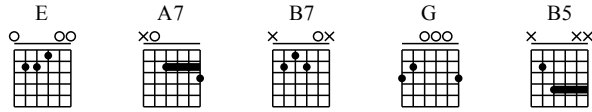

Roller Derby Queen

Jim Croce

Guitar Animal 2018

Moderate ♩ = 120

Verse

E A7

1 0 0 0 0 0 0 0 0 0 0 0 0 0 0 0 0 0 3 3 3 3 3 3 3 3 3 3 3 3 3 3 3 3 3 3

0 0 0 0 0 0 0 0 0 0 0 0 0 0 0 0 0 0 2 2 2 2 2 2 2 2 2 2 2 2 2 2 2 2 2 2

1 1 1 1 1 1 1 1 1 1 1 1 1 1 1 1 1 1 2 2 2 2 2 2 2 2 2 2 2 2 2 2 2 2 2 2

2 2 2 2 2 2 2 2 2 2 2 2 2 2 2 2 2 2 0 0 0 0 0 0 0 0 0 0 0 0 0 0 0 0 0 0

2 2 2 2 2 2 2 2 2 2 2 2 2 2 2 2 2 2 0 0 0 0 0 0 0 0 0 0 0 0 0 0 0 0 0 0

Chorus

G A7 E

17 3 3 3 3 3 3 3 3 3 3 3 3 3 0

0 0 0 0 0 0 0 0 0 0 0 0 0 0 2

0 0 0 0 0 0 0 0 0 0 0 0 0 0 2

0 0 0 0 0 0 0 0 0 0 0 0 0 0 2

2 2 2 2 2 2 2 2 2 2 2 2 2 2 0

3 3 3 3 3 3 3 3 3 3 3 3 3 3 0