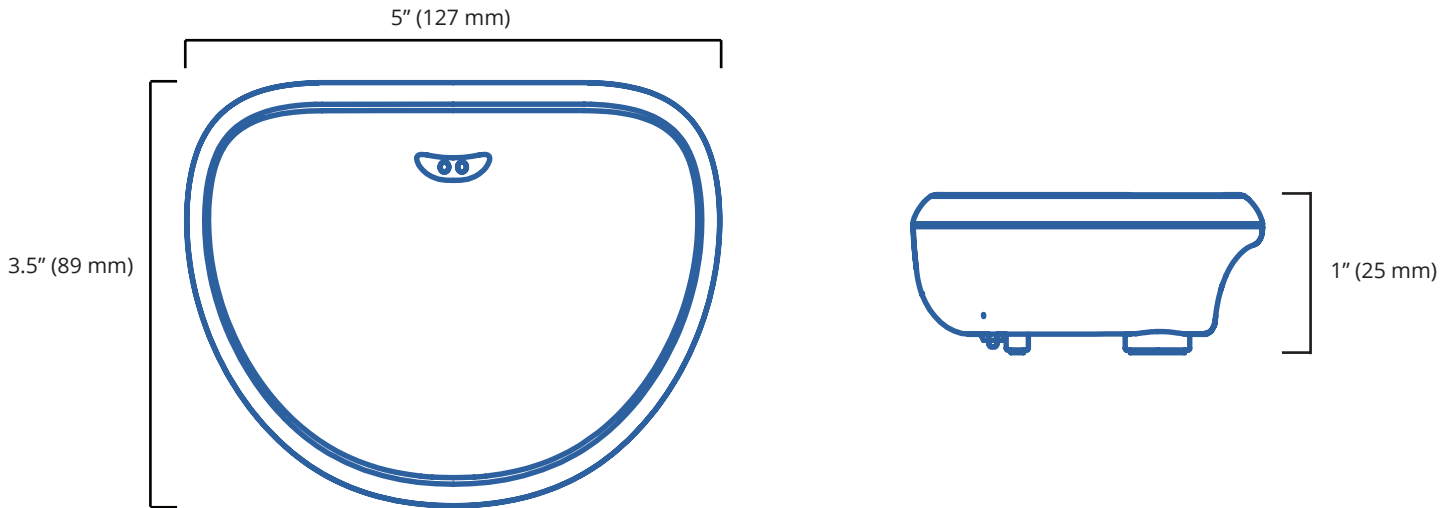

### NETWORK TOPOLOGY

SMARTPHONE

WI-FI

VALVE CONTROLLER

LEAK DETECTORS

## TECHNICAL SPECIFICATIONS

Physical Attributes	Dimensions	5" x 3.5" x 1" (W x D x H)
	Ingress Protection	IP67
	Required Tools	None
Power Specs	Battery Type	ER18505 3.6V Battery
	Battery Life	15 years
Connectivity	Inputs	Minijack (Remote Sensor Probe, optional)
	Wireless Connectivity	Guardian RF
	Wireless Range	1,000'
	Max Sensors Per System	100 Sensors
	WiFi Required	No
	Available Data	Leak status, Temperature, Vibration/Tamper
Physical Interfacing Options	Audible Alerts	Yes, via Buzzer
	Visual Alerts	Yes, via LED
	Buttons	None
	LED Status Indicator	Power up, leak events, vibration events
Additional Features		Quarter-Round cut out for placement adjacent to walls
Requirements		Earthquake detection (requires at least two Leak Detectors)
Requirements		Valve Controller within 1,000 ft of Leak Detector
Sensors	Drip Tray	Detects minor leaks
	Bottom Sensors	Detects large leaks
	Magnets	Effective placement onto metal surfaces