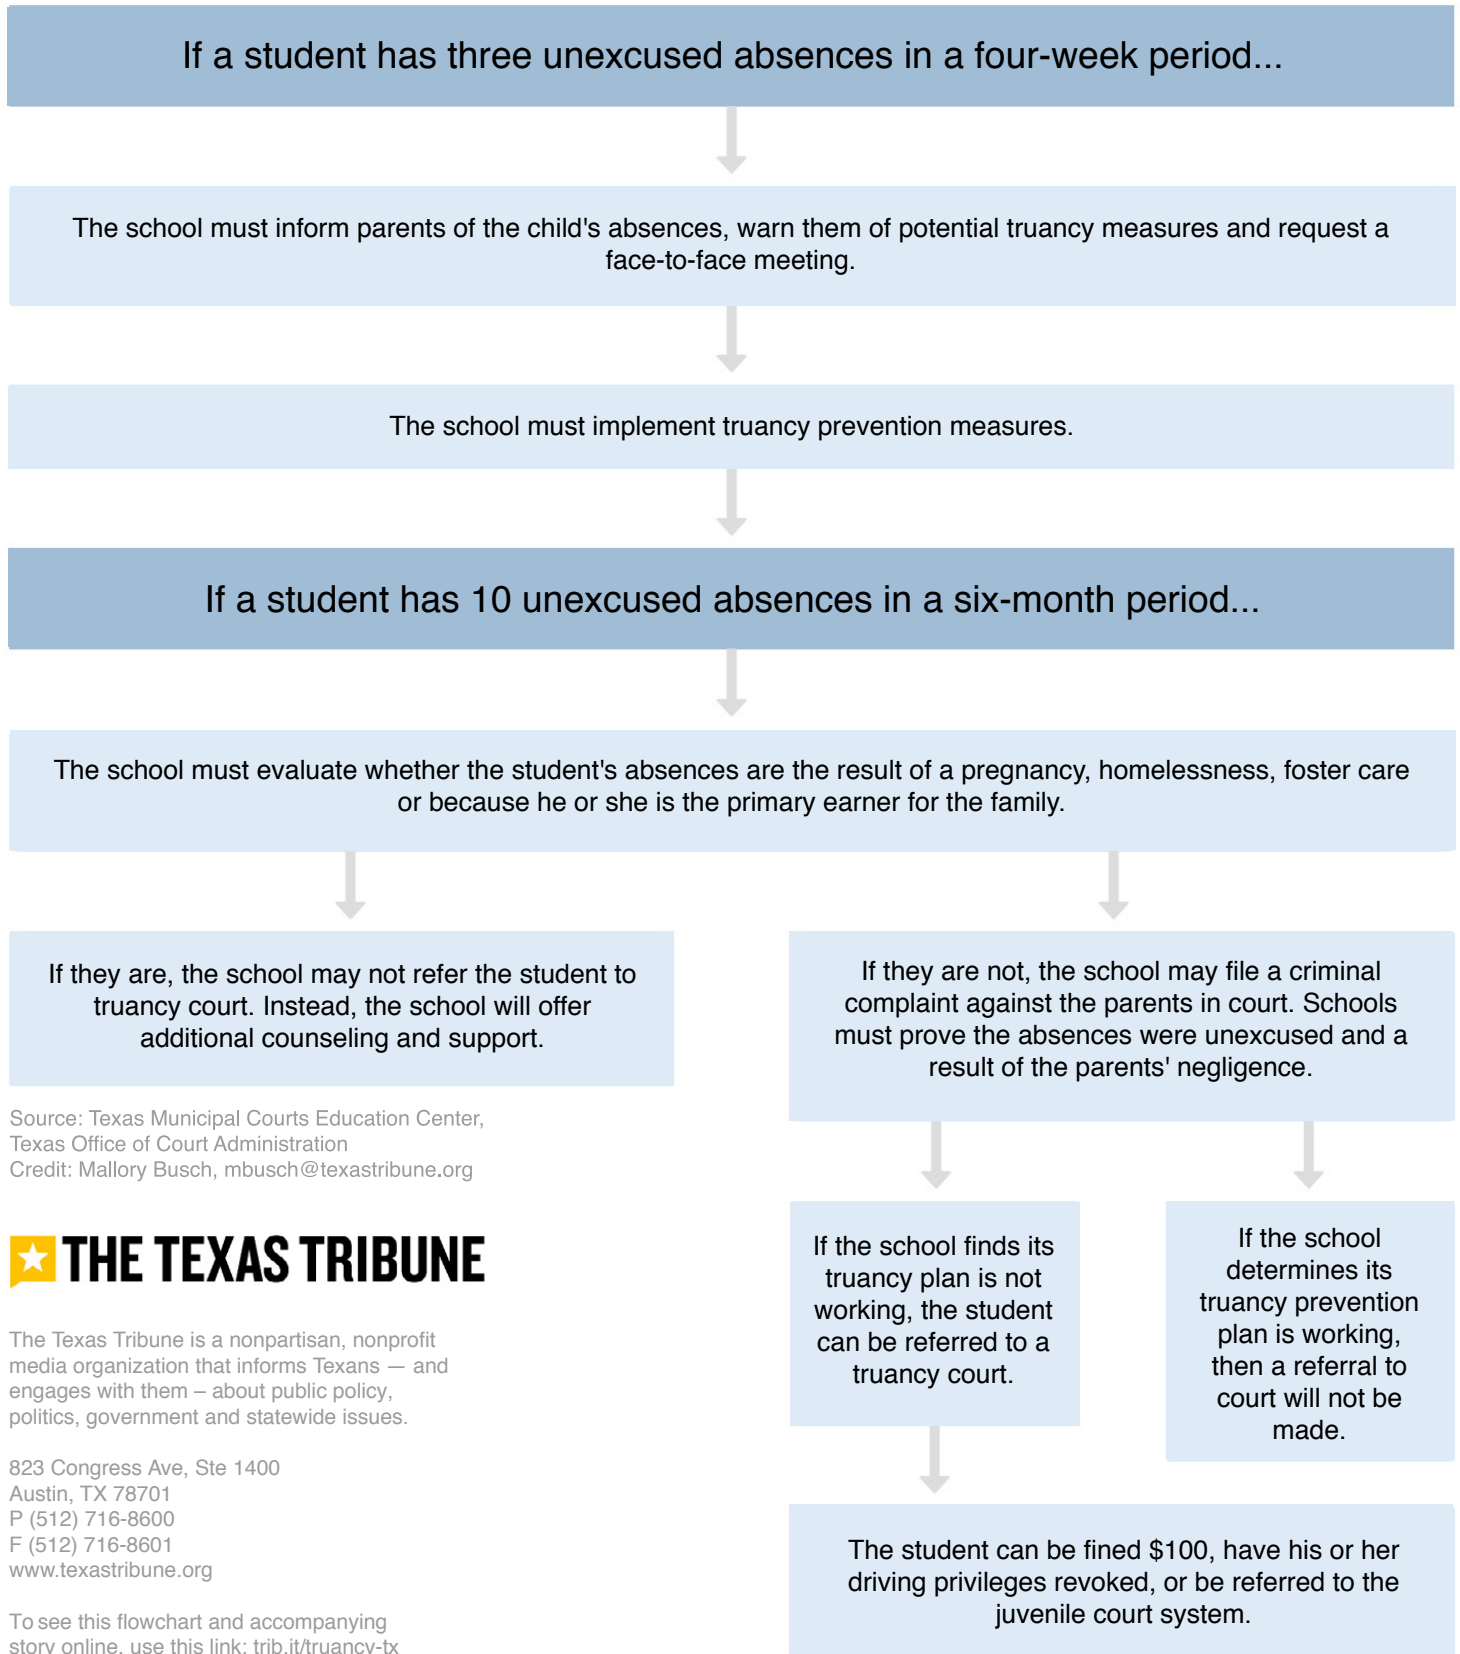

A New Approach to Targeting Truancy

On Sept. 1, 2015, new rules addressing truancy take effect. Use this flowchart to see the new process that will send a truant student to court.

Source: Texas Municipal Courts Education Center,
Texas Office of Court Administration
Credit: Mallory Busch, mbusch@texastribune.org

The Texas Tribune is a nonpartisan, nonprofit media organization that informs Texans — and engages with them — about public policy, politics, government and statewide issues.

823 Congress Ave, Ste 1400
Austin, TX 78701
P (512) 716-8600
F (512) 716-8601
www.texastribune.org

To see this flowchart and accompanying story online, use this link: trib.it/truancy-tx