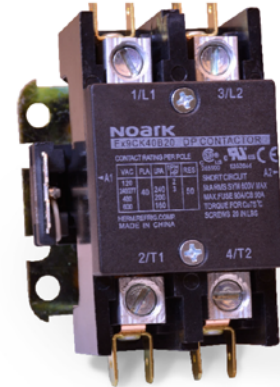

Definite Purpose Contactors

All contactors with lugs

NOARK DP Contactors provide high performance with both flexibility and reliability. They are designed to match numerous applications including:

- HVACR
- Resistive heating
- Refrigeration equipment
- Motors
- Welding
- Pumps
- Power supplies
- Food service equipment
- Compressors
- Business machines

NOARK

Exclusive to

Available as:

- Rated current from 20-90 A
- 1, 2, 3, and 4 pole configurations
- Enclosed coil standard for all 3 and 4 pole frame sizes
- Open coil standard for all 1 and 2 pole frame sizes
- Industry standard mounting plate provides easily accessible mounting holes
- Connection terminal options, including screw or lug connections each with quick connect spades
- Coil is Class B 266 °F (130 °C) insulation system with a wide range of voltages and 50/60 Hz ratings
- Double E magnet assembly provides optimal performance with reduced power consumption
- 1NO+1NC auxiliary contact block with 600 VAC rating available as an option
- Base assembly is made from high arc-resistant polyester

Part #	Description	Case Qty
N4113	3P 24V 30A W/ LUGS	54
N4116	3P 24V 40A W/ LUGS	54
N4128	3P 24V 50A W/ LUGS	27
N4114	3P 120V 30A W/ LUGS	54
N4117	3P 120V 40A W/ LUGS	54
N4129	3P 120V 50A W/ LUGS	27
N4135	3P 120V 75A W/ LUGS	12
N4115	3P 240V 30A W/ LUGS	54
N4118	3P 240V 40A W/ LUGS	54
N4130	3P 240V 50A W/ LUGS	27
N4133	3P 240V 60A W/ LUGS	27
N4136	3P 240V 75A W/ LUGS	12