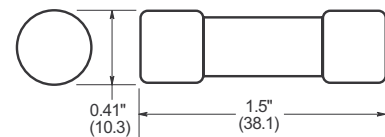

## 13/32" x 1 1/2" 600 V FAST-ACTING SUPPLEMENTAL FUSES (10.3MM X 38.1 MM)

- Color coded black for 600 VAC voltage rating
- Fast-acting for resistive loads
- Melamine tube construction with nickel-plated endcaps
- Typically applied to control circuits, lighting circuit protection and meter circuits.
- IR: 100kA RMS Sym. (UL)
- Certifications
  - UL Listed, Std. 248-14, Guide JDYX, File E19180
  - CSA Certified: C22.2 No. 248.14, Class 1422-01, File 53787, HRC-MISC
  - CE and RoHS compliant

### Dimensions - in (mm):

Part Number	Amps (1/10 – 30)	Color	Mars Equivalent	Other Equivalents	Case Qty
KTK-2	2	Black	82911	AMT (Gould) KLK (Littelfuse) MCL (Edison)	10
KTK-3	3	Black	82916		10
KTK-5	5	Black	82913		10
KTK-10	10	Black	82917		10
KTK-15	15	Black	82919		10
KTK-20	20	Black	82920		10
KTK-30	30	Black	82922		10
KTK-35	35	Black	–		10