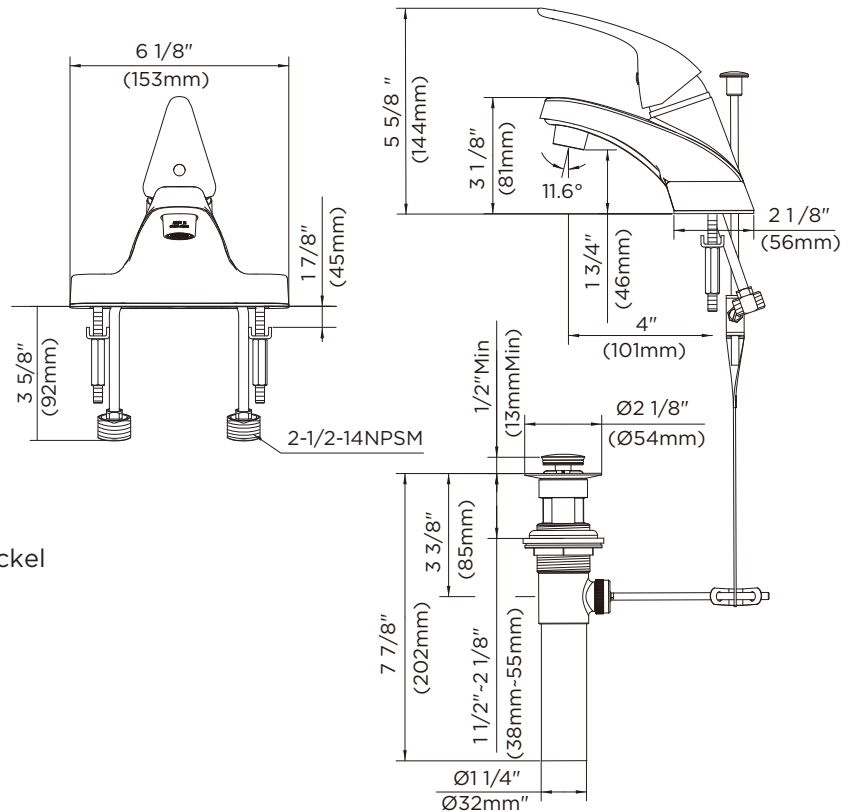

GERBER

40-145-W Series Maxwell® SE Single Handle Lavatory Faucet

Features:

- 3 hole installation
- Washerless cartridge G0097497
- Brass Pop-Up Drain
- 4" center to center installation range
- Chrome or brushed nickel finish
- 1.5 gpm (5.7 L/min) maximum aerator at 60 psi G0091567
- Lead free waterway per NSF/ANSI 372
- Fully ADA compliant
- Limited lifetime warranty

Standards & Certifications:

- ASME A112.18.1M
- NSF/ANSI 372
- IAPMO/cUPC
- ICC/ANSI A117.1
- EPA/Watersense
- MASS Code

Catalog Numbers:

1. **40-145-W** Brass Pop-up, Chrome
   40-145-W -BN Brass Pop-up, Brushed Nickel

Prefixes Available:

None

Suffixes Available:

W: Washerless
BN: Brushed Nickel

Job Name	
Date	
Model Specified	
Quantity	
Customer	
Contractor	
Architect/engineer	

Gerber Toll Free Technical Support: 888-648-6466
www.gerberonline.com