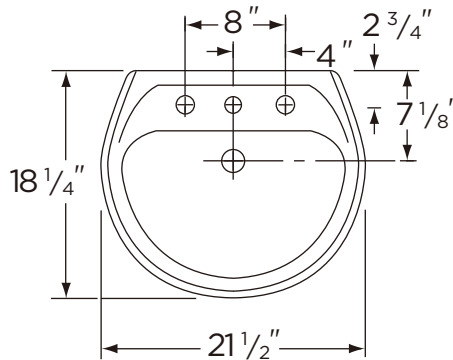

### Features:

- 21 1/2" x 18 1/4" Pedestal Lavatory
- 1 Hole (22-591)
- 4" Centers (22-594)
- 8" Centers (22-598)
- Back Overflow
- Fast Aligning One-Piece Hanger
- Various Colors

### Dimensions:

Height ..... 32"  
 Width ..... 21 1/2"  
 Depth ..... 18 1/4"  
 Shipping Weight ..... 55 lbs

Specifications: Lavatory—#12-588 Shown

Pedestal—#29-840

Job Name	
Date	
Model Specified	
Quantity	
Customer	
Contractor	
Architect/engineer	

www.gerberonline.com

LA RIVE™ PETITE

22-598

Lavatory & Pedestal Unit  
(Lavatory 12-588 with Pedestal 29-840)

NOTES:  
All dimensions are in inches.  
Illustrations may not be drawn to scale.

IMPORTANT:  
Dimensions of fixtures are nominal and may vary within the range of tolerances established by ASME Standard A 112.19.2.