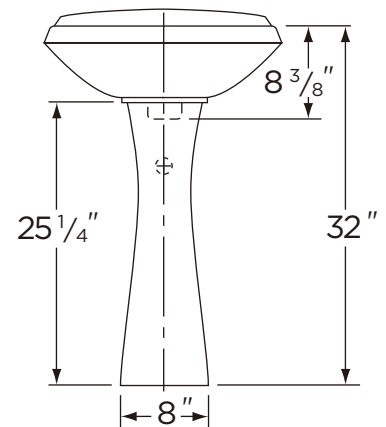

### Features:

- 21 1/2" x 18 1/4" Pedestal Lavatory
- 1 Hole (22-591)
- 4" Centers (22-594)
- 8" Centers (22-598)
- Back Overflow
- Fast Aligning One-Piece Hanger
- Various Colors

### Dimensions:

Height ..... 32"  
 Width ..... 21 1/2"  
 Depth ..... 18 1/4"  
 Shipping Weight ..... 55 lbs

Specifications: Lavatory—#12-588 Shown

Pedestal—#29-840

Job Name	
Date	
Model Specified	
Quantity	
Customer	
Contractor	
Architect/engineer	

www.gerberonline.com

LA RIVE™ PETITE

22-598

Lavatory & Pedestal Unit  
(Lavatory 12-588 with Pedestal 29-840)

NOTES:  
All dimensions are in inches.  
Illustrations may not be drawn to scale.

IMPORTANT:  
Dimensions of fixtures are nominal and may vary within the range of tolerances established by ASME Standard A 112.19.2.