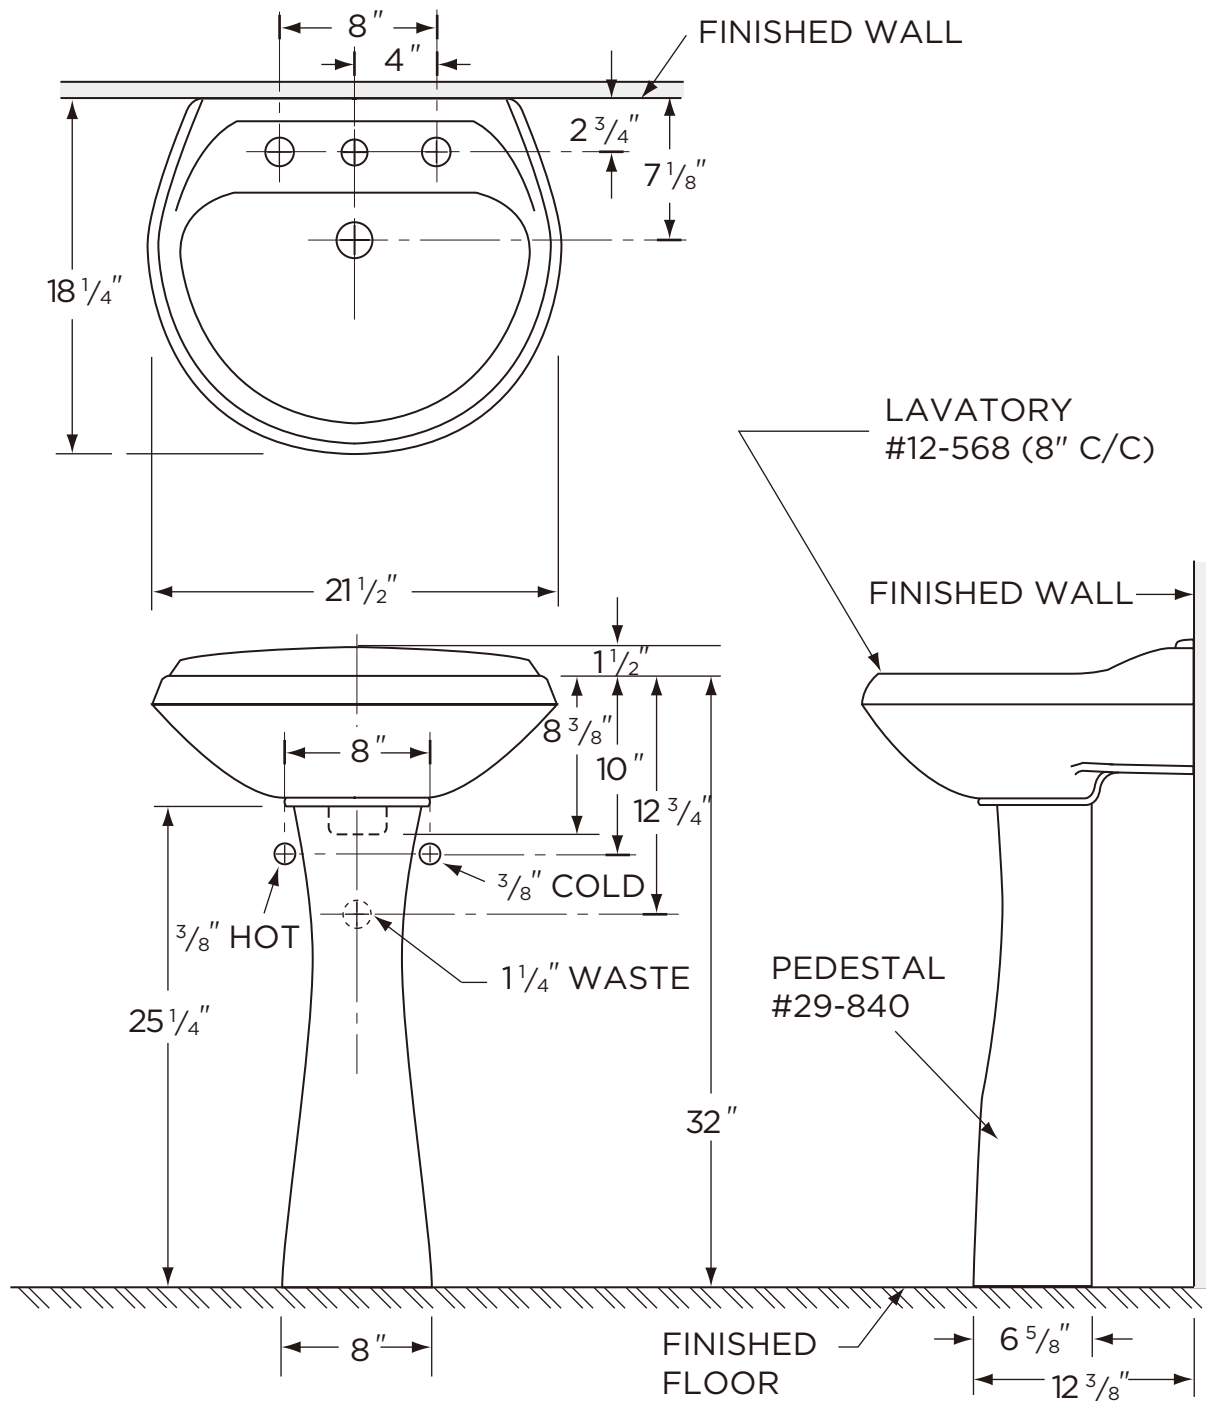

VITREOUS CHINA

LAVATORY

22-591 / 22-594 / 22-598

LAVATORIES

TOILETS

BIDETS / URINALS

CAST IRON

### Features:

- 21 1/2" x 18 1/4" Pedestal Lavatory
- 1 Hole (22-591)
- 4" Centers (22-594)
- 8" Centers (22-598)
- Back Overflow
- Fast Aligning One-Piece Hanger
- Various Colors

### Dimensions:

Height ..... 32"  
 Width ..... 21 1/2"  
 Depth ..... 18 1/4"  
 Shipping Weight ..... 55 lbs

Specifications: Lavatory—#12-588 Shown

Pedestal—#29-840

Job Name	
Date	
Model Specified	
Quantity	
Customer	
Contractor	
Architect/engineer	

www.gerberonline.com

LA RIVE™ PETITE

22-598

Lavatory & Pedestal Unit  
(Lavatory 12-588 with Pedestal 29-840)

NOTES:  
All dimensions are in inches.  
Illustrations may not be drawn to scale.

IMPORTANT:  
Dimensions of fixtures are nominal and may vary within the range of tolerances established by ASME Standard A 112.19.2.