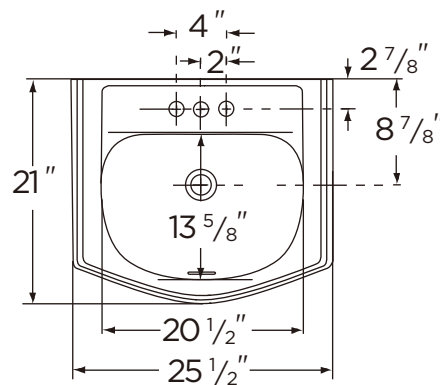

### Features:

- 25 1/2" x 21" Pedestal Lavatory
- 4" Centers (22-565)
- 8" Centers (22-569)
- 1 1/2" backsplash
- Concealed front overflow
- White, Bone and Biscuit

### Dimensions:

Height ..... 35"  
 Width ..... 25 1/2"  
 Depth ..... 21"  
 Shipping Weight ..... 75 lbs

Specifications: Lavatory—#12-575 Shown

Pedestal—#29-843

Job Name	
Date	
Model Specified	
Quantity	
Customer	
Contractor	
Architect/engineer	

www.gerberonline.com

ALLERTON™

22-575 / 22-579

Lavatory & Pedestal Unit

(Lavatory 12-575 Shown with Pedestal 29-843)

**NOTES:**

All dimensions are in inches.

Illustrations may not be drawn to scale.