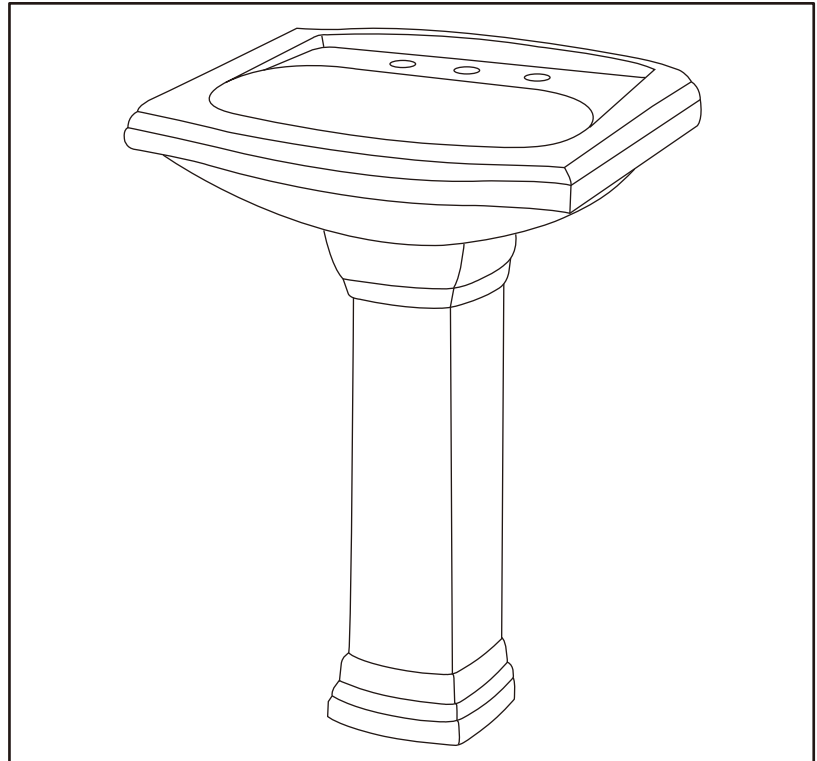

VITREOUS CHINA

LAVATORY  
22-575 / 22-579

LAVATORIES

TOILETS

BIDETS / URINALS

CAST IRON

## ALLERTON™ SUITE Lavatory & Pedestal Unit

### Features:

- 25 1/2" x 21" Pedestal Lavatory
- 4" Centers (22-565)
- 8" Centers (22-569)
- 1 1/2" backsplash
- Concealed front overflow
- White, Bone and Biscuit

### Dimensions:

Height ..... 35"  
 Width ..... 25 1/2"  
 Depth ..... 21"  
 Shipping Weight ..... 75 lbs

Specifications: Lavatory—#12-575 Shown

Pedestal—#29-843

Job Name	
Date	
Model Specified	
Quantity	
Customer	
Contractor	
Architect/engineer	