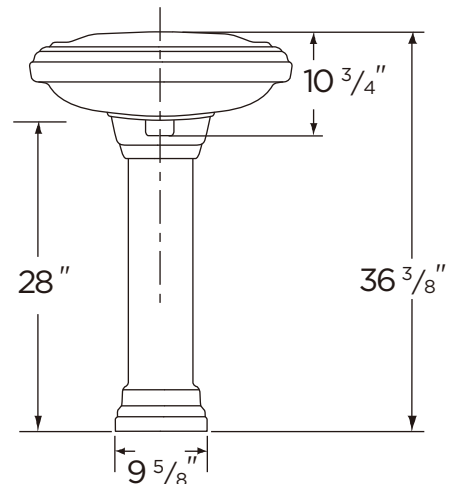

### Features:

- 25 1/2" x 21" Pedestal Lavatory
- 4" Centers (22-565)
- 8" Centers (22-569)
- 1 1/2" backsplash
- Concealed front overflow
- White, Bone and Biscuit

### Dimensions:

Height ..... 35"  
 Width ..... 25 1/2"  
 Depth ..... 21"  
 Shipping Weight ..... 75 lbs

Specifications: Lavatory—#12-575 Shown

Pedestal—#29-843

Job Name	
Date	
Model Specified	
Quantity	
Customer	
Contractor	
Architect/engineer	

www.gerberonline.com

ALLERTON™

22-575 / 22-579

Lavatory & Pedestal Unit

(Lavatory 12-575 Shown with Pedestal 29-843)

**NOTES:**

All dimensions are in inches.

Illustrations may not be drawn to scale.