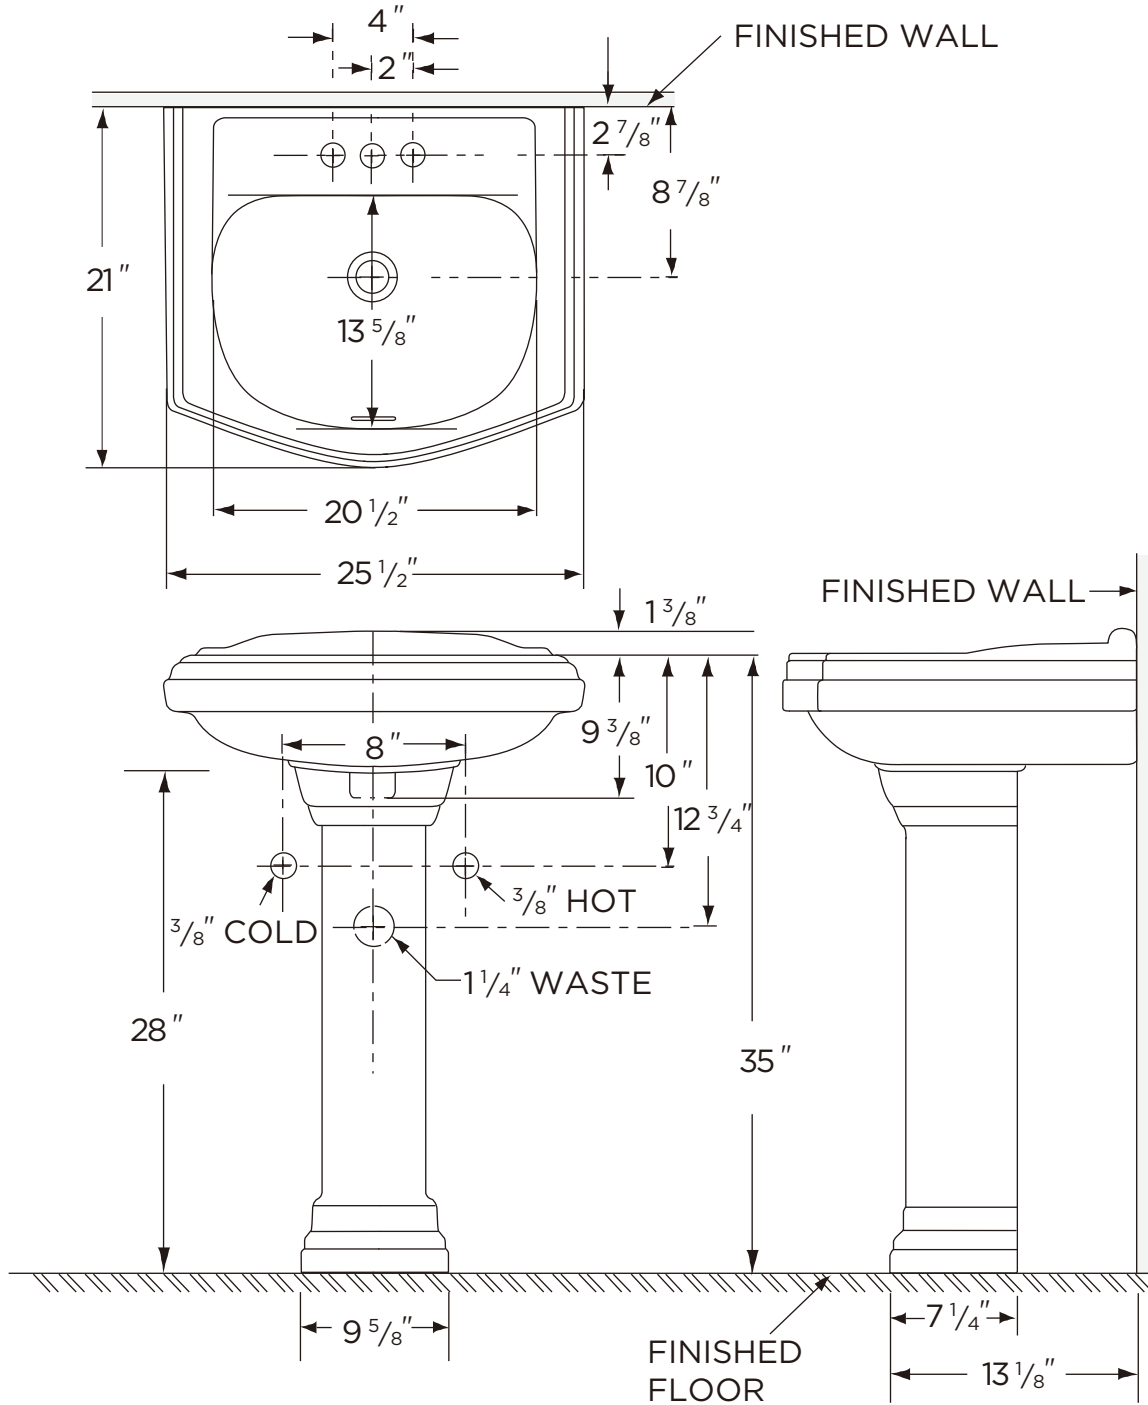

### Features:

- 25 1/2" x 21" Pedestal Lavatory
- 4" Centers (22-565)
- 8" Centers (22-569)
- 1 1/2" backsplash
- Concealed front overflow
- White, Bone and Biscuit

### Dimensions:

Height ..... 35"  
 Width ..... 25 1/2"  
 Depth ..... 21"  
 Shipping Weight ..... 75 lbs

Specifications: Lavatory—#12-575 Shown

Pedestal—#29-843

Job Name	
Date	
Model Specified	
Quantity	
Customer	
Contractor	
Architect/engineer	

www.gerberonline.com

ALLERTON™

22-575 / 22-579

Lavatory & Pedestal Unit

(Lavatory 12-575 Shown with Pedestal 29-843)

**NOTES:**

All dimensions are in inches.

Illustrations may not be drawn to scale.

**PLUMBERS NOTE:**

Provide suitable reinforcement for all wall supports.

**IMPORTANT:**

Dimensions of fixtures are nominal and may vary within the range of tolerances established by ASME Standard A 112.19.2.