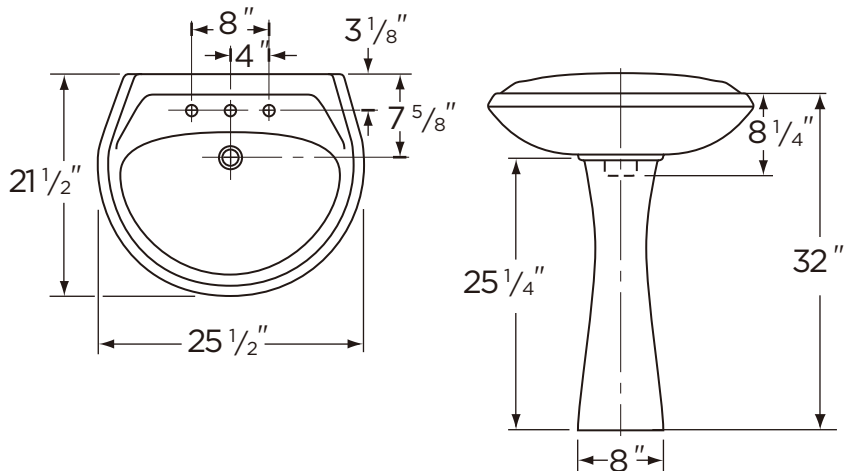

### Features:

- 25 1/2" x 21 1/2" Pedestal Lavatory
- 1 Hole (22-571)
- 4" Centers (22-574)
- 8" Centers (22-578)
- Back Overflow
- Fast Aligning One-Piece Hanger
- Various Colors

### Dimensions:

Height..... 32"  
 Width..... 25 1/2"  
 Depth..... 21 1/2"  
 Shipping Weight ..... 61 lbs

Specifications: Lavatory—#12-568 Shown

Pedestal—#29-840

Job Name	
Date	
Model Specified	
Quantity	
Customer	
Contractor	
Architect/engineer	

www.gerberonline.com

NOTES:  
All dimensions are in inches.  
Illustrations may not be drawn to scale.

IMPORTANT:  
Dimensions of fixtures are nominal and may vary within the range of tolerances established by ASME Standard A 112.19.2.