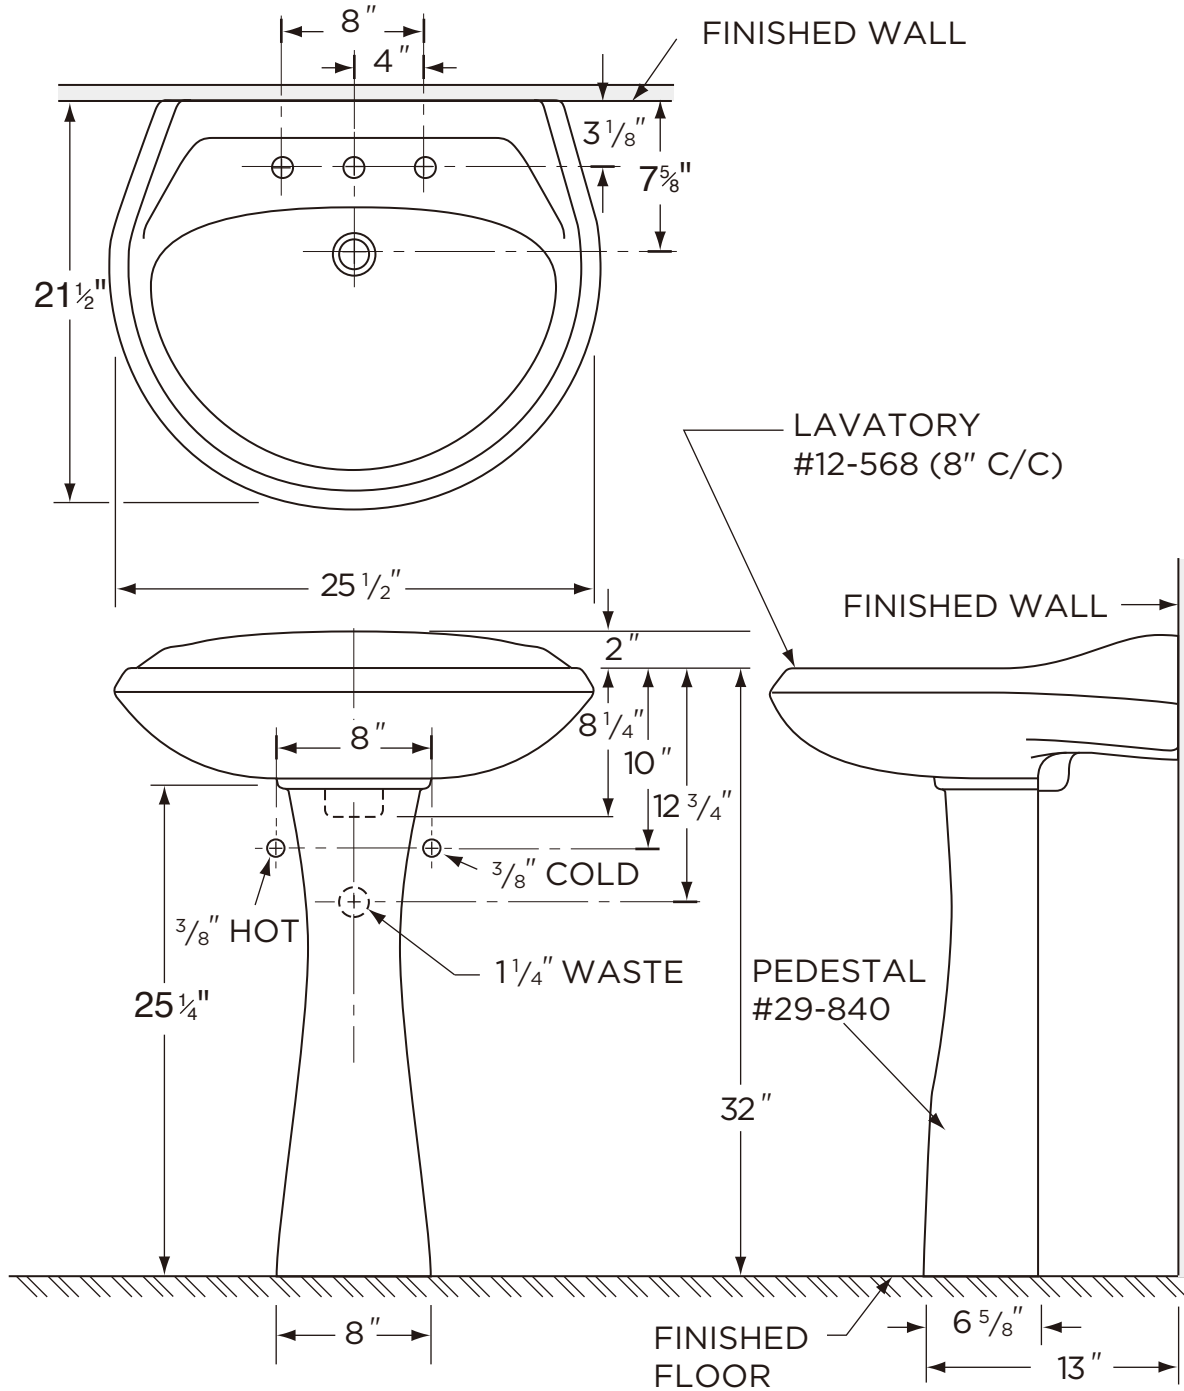

VITREOUS CHINA

LAVATORY

22-571 / 22-574 / 22-578

LAVATORIES

TOILETS

BIDETS / URINALS

CAST IRON

### Features:

- 25 1/2" x 21 1/2" Pedestal Lavatory
- 1 Hole (22-571)
- 4" Centers (22-574)
- 8" Centers (22-578)
- Back Overflow
- Fast Aligning One-Piece Hanger
- Various Colors

### Dimensions:

Height..... 32"  
 Width..... 25 1/2"  
 Depth..... 21 1/2"  
 Shipping Weight ..... 61 lbs

Specifications: Lavatory—#12-568 Shown

Pedestal—#29-840

Job Name	
Date	
Model Specified	
Quantity	
Customer	
Contractor	
Architect/engineer	

www.gerberonline.com

NOTES:  
All dimensions are in inches.  
Illustrations may not be drawn to scale.

IMPORTANT:  
Dimensions of fixtures are nominal and may vary within the range of tolerances established by ASME Standard A 112.19.2.