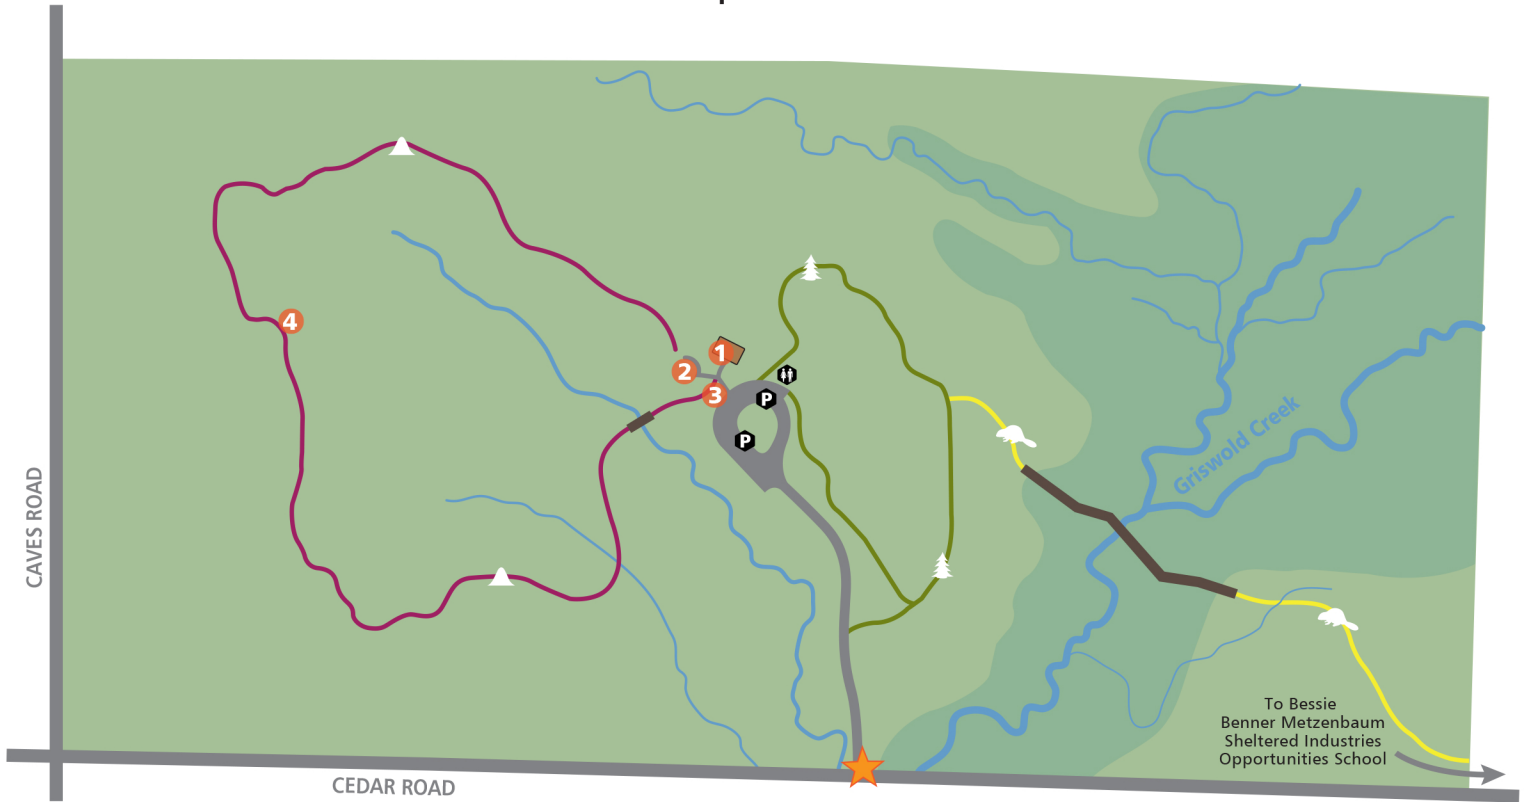

Bessie Benner Metzenbaum Park

7940 Cedar Road • Chester Township 44026

TRAILS		MILES PAVED	
GRISWOLD CREEK TRAIL		0.20	✓
EVERGREEN TRAIL		0.30	✓
SUMMIT TRAIL		0.50	

MAP KEY	
	PARK ENTRANCE
	WISTERIA HILL SHELTER
	PLAYGROUND
	PICNIC AREA
	OBSERVATION DECK
	RESTROOMS
	PARKING

TRAIL USAGE	
	ACCESSIBLE TRAIL
	HIKING
	X-COUNTRY SKIING