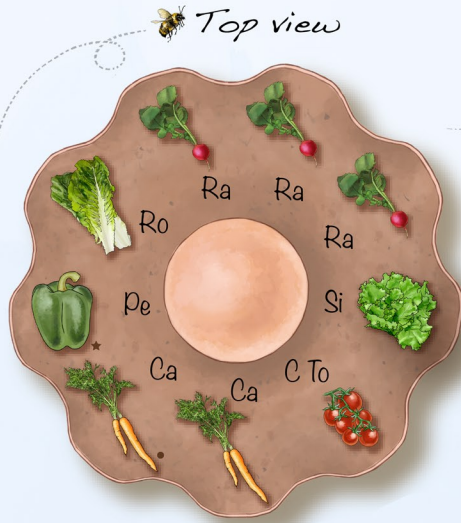

Garden Tower Project

salad tower

- ### Herbs
- | | | |
|-----------|---------------|----------|
| Cilantro | Parsely | Basil |
| Mint | Stevia | Oregano |
| Sage | Thyme | Rosemary |
| Chamomile | Chives/Garlic | Dill |

- ### Flowers
- Pansies
 - Nasturtium
 - Marigold

Vegetables

- | | | | | | | | |
|-------------|------------------|-----------------|----------------|---------------|----------------------|-------------|----------------------------|
| Upper rings | Tomato | Chinese cabbage | Carrot/Parsnip | All rings | Container strawberry | Celery | Black seed simpson lettuce |
| | Cherry tomato | Brussel sprouts | Leeks | | Snap pea | Swiss chard | Romaine lettuce |
| | Eggplant | Beet | Onion | | Green bean | Dwarf kale | Red romaine lettuce |
| | Dwarf okra | Turnip | Sweet potato | | Bell pepper | Spinach | Radish |
| Lower rings | Cantaloupe/Melon | Jalepeno pepper | Broccoli | Summer squash | Radicchio | | |
| | Cucumber | Cabbage | Cauliflower | | | | |