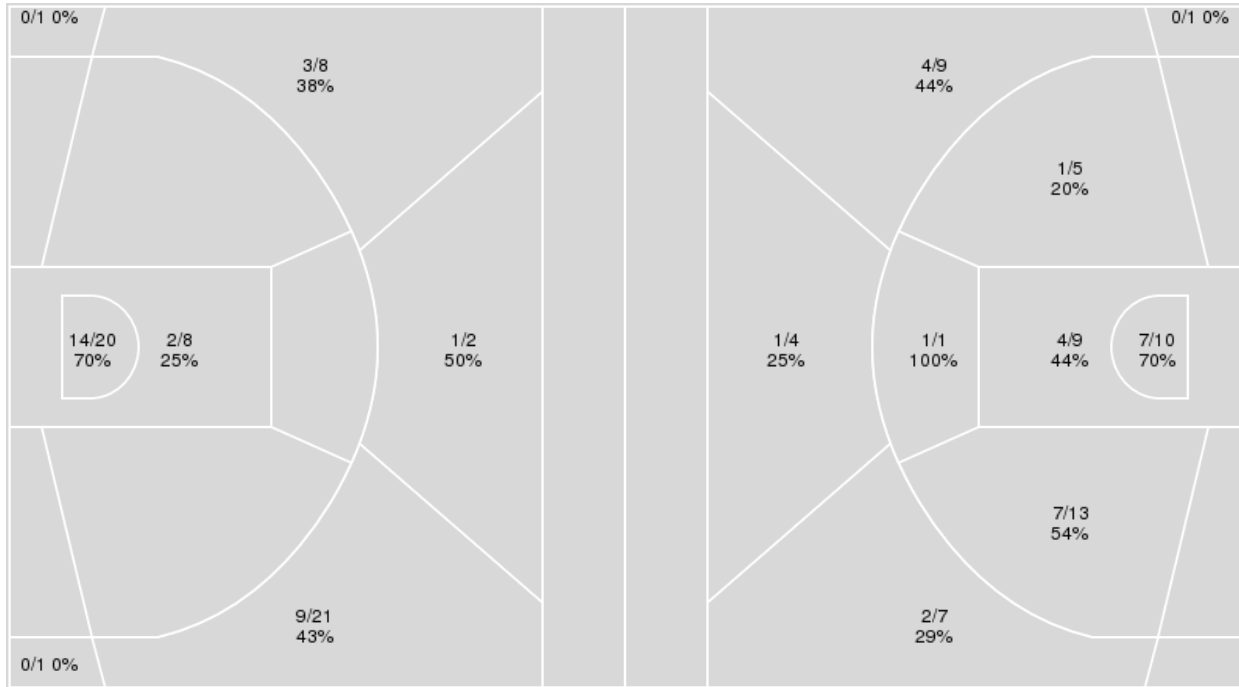

Officials: Terry Wymer, Byron Jarrett, Jason Baker

{ Players => 0, 1, 2, 3, 4, 5, 10, 12, 13, 14, 15, 21, 22, 24, 25, 30, 33, 35; } FG Types => All; Results => All;

{ Players => 0, 1, 2, 4, 5, 10, 12, 13, 14, 15, 21, 23, 24, 33, 44, 55; } FG Types => All; Results => All;

Alabama

South Carolina

Alabama	M/A	%
Field Goals	29/61	48
2 Points	16/28	57
3 Points	13/33	39
Free Throws	19/23	83

South Carolina	M/A	%
Field Goals	27/59	46
2 Points	20/38	53
3 Points	7/21	33
Free Throws	10/11	91