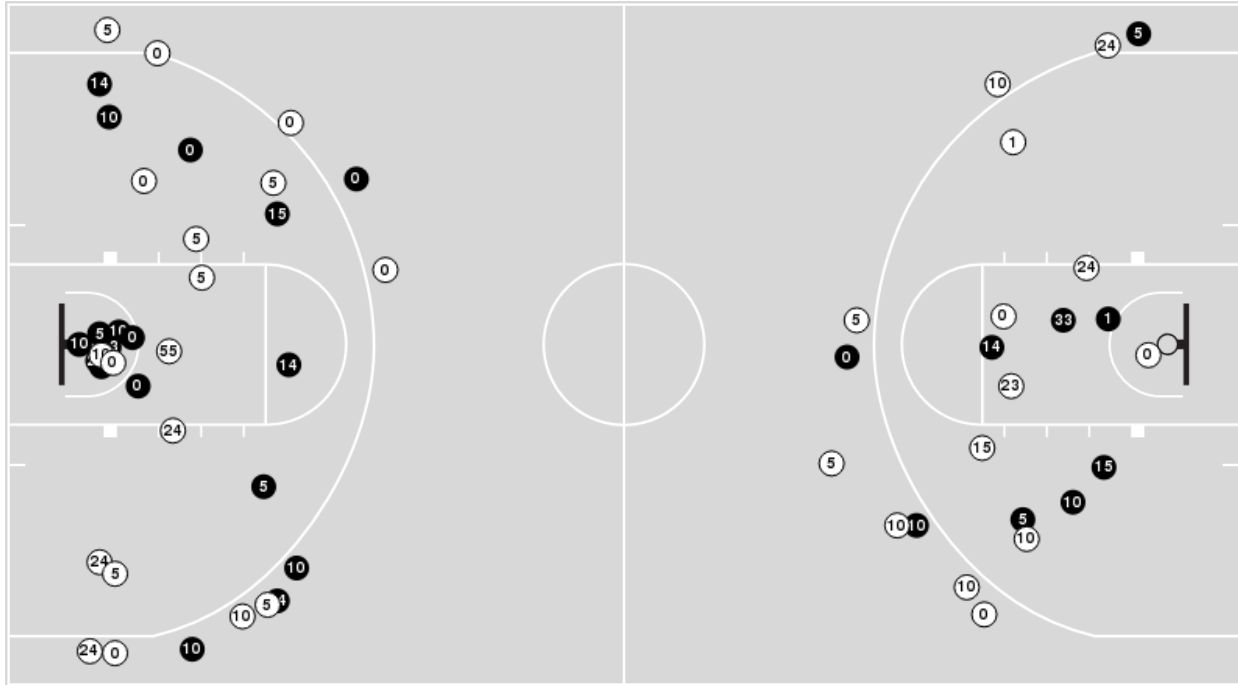

Officials: Terry Wymer, Byron Jarrett, Jason Baker

Players => 0, 1, 2, 4, 5, 10, 12, 13, 14, 15, 21, 23, 24, 33, 44, 55 FG Types=>All Results=>All

South Carolina

All Field Goals