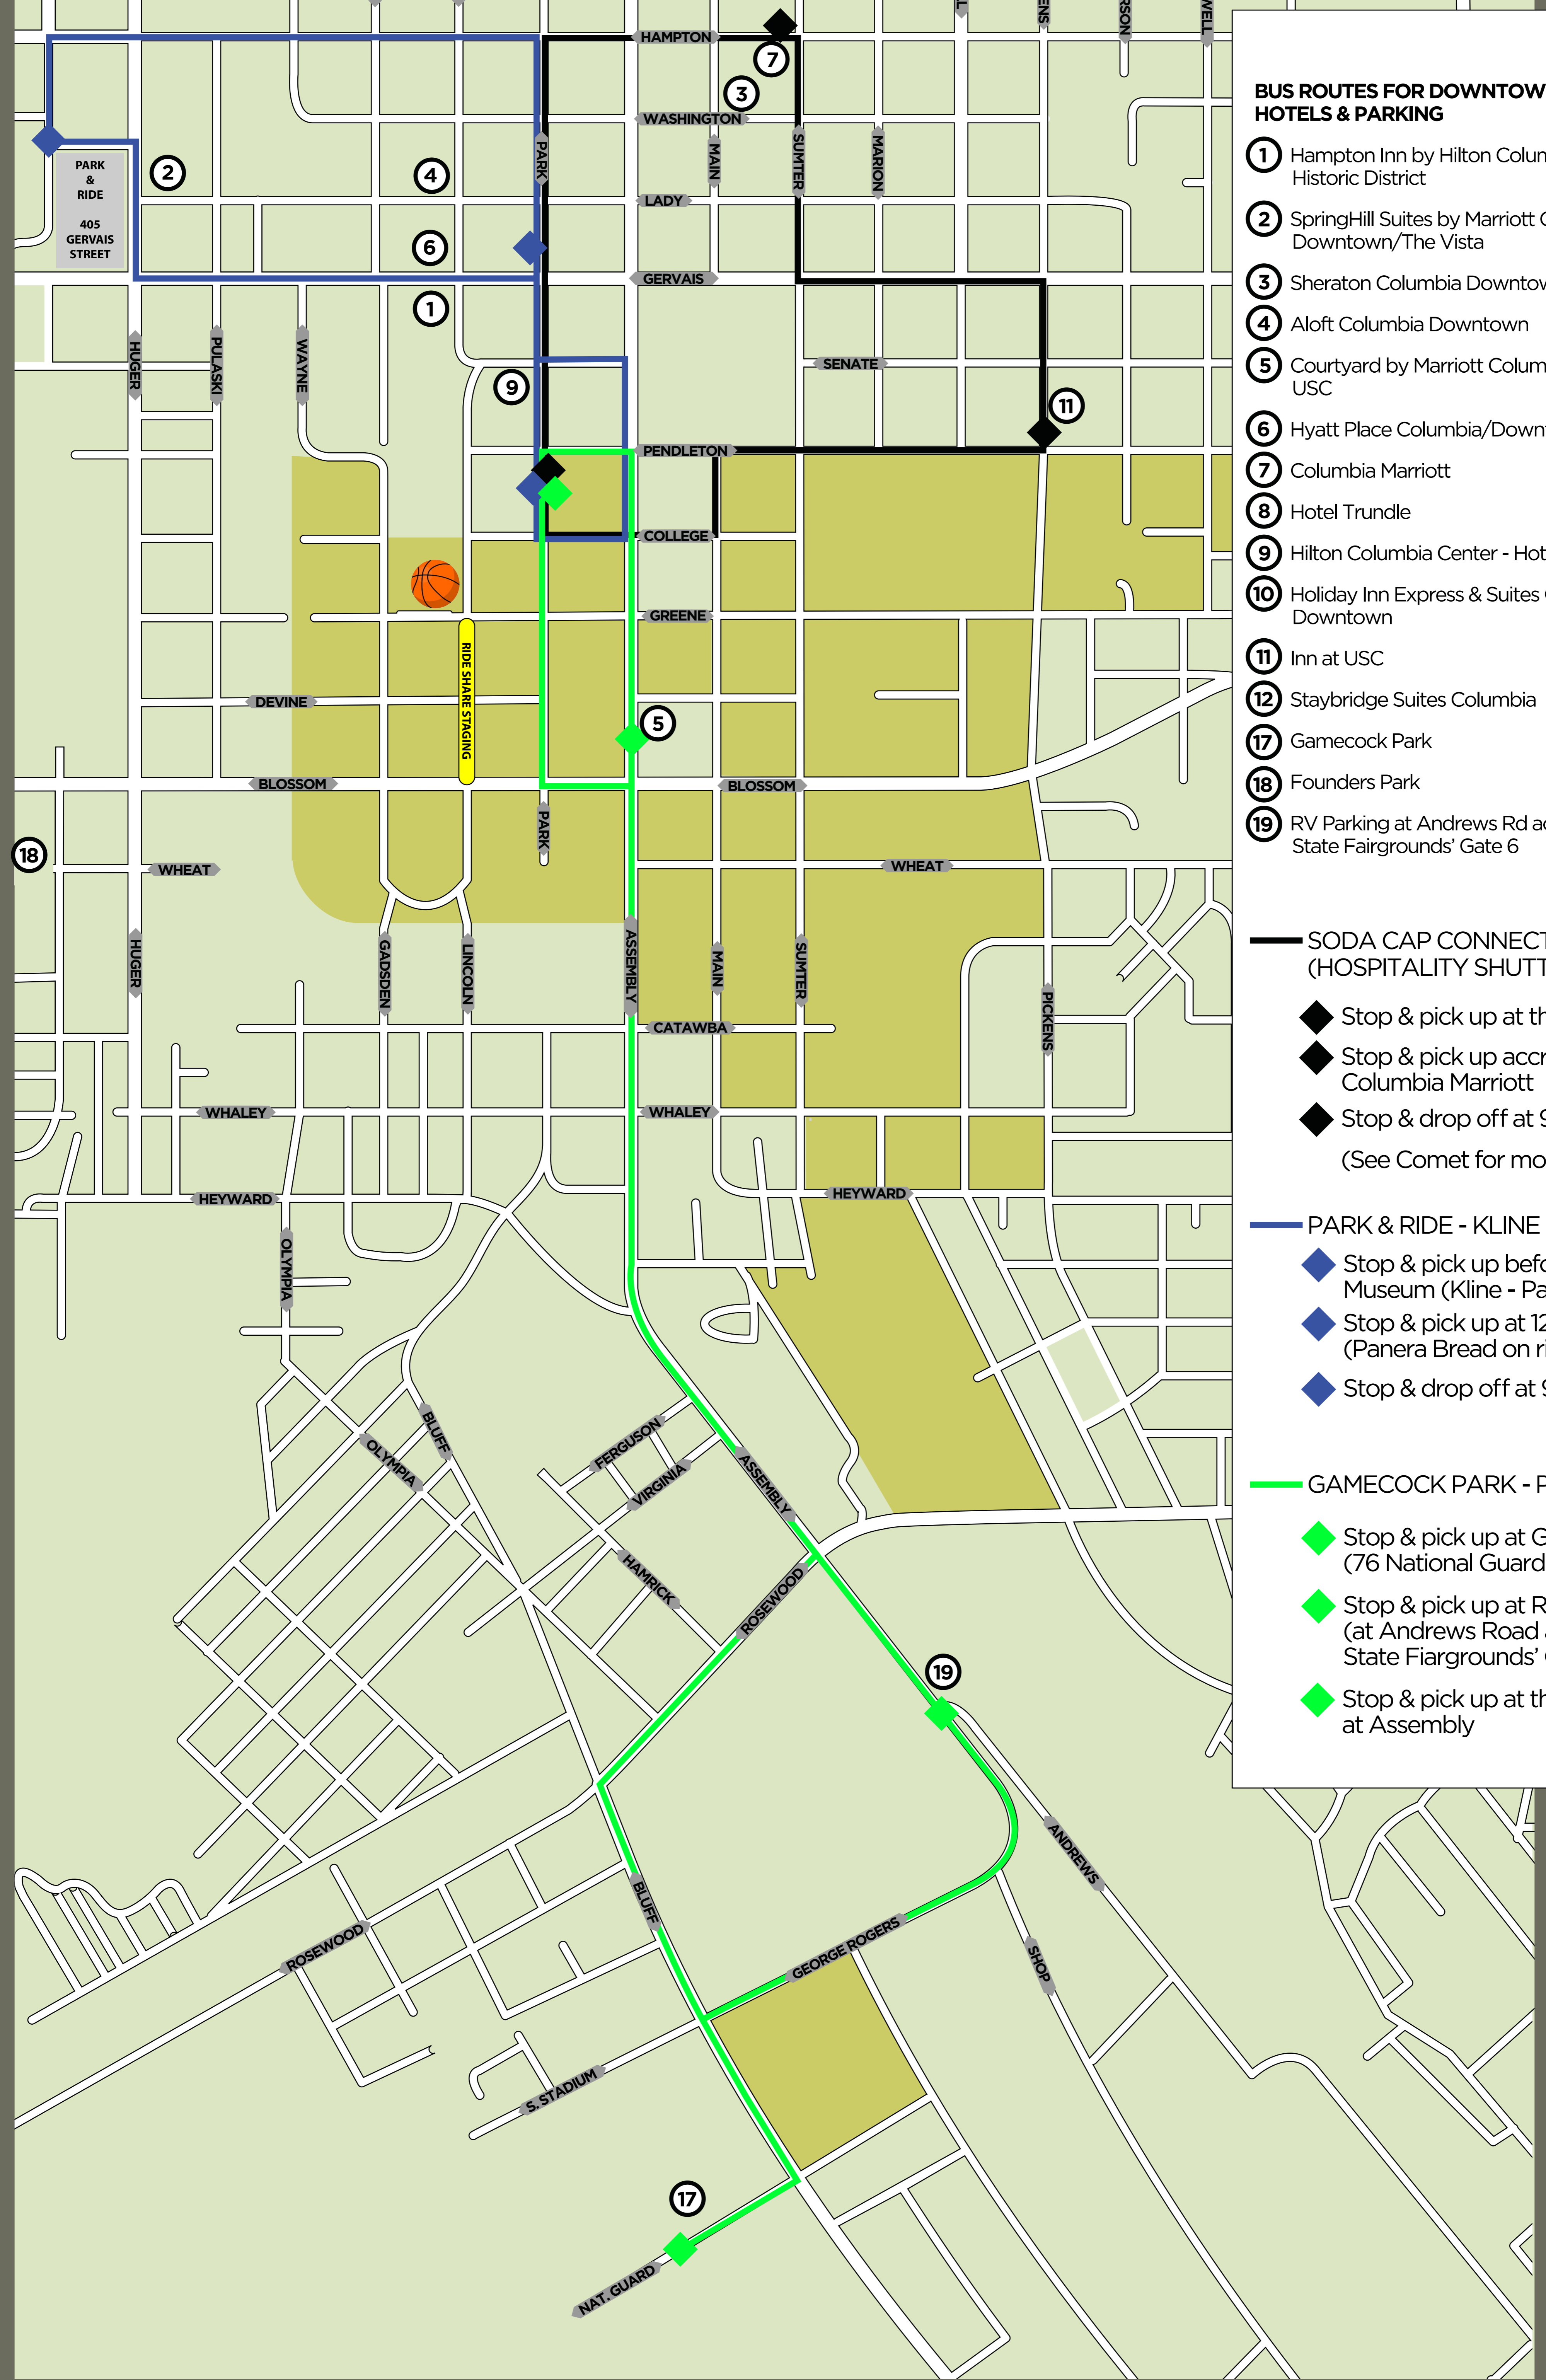

2.5 Blocks North

**BUS ROUTES FOR DOWNTOWN COLUMBIA HOTELS & PARKING**

- ① Hampton Inn by Hilton Columbia Downtown Historic District
- ② SpringHill Suites by Marriott Columbia Downtown/The Vista
- ③ Sheraton Columbia Downtown Hotel
- ④ Aloft Columbia Downtown
- ⑤ Courtyard by Marriott Columbia Downtown at USC
- ⑥ Hyatt Place Columbia/Downtown/Vista
- ⑦ Columbia Marriott
- ⑧ Hotel Trundle
- ⑨ Hilton Columbia Center - Hotel
- ⑩ Holiday Inn Express & Suites Columbia - Downtown
- ⑪ Inn at USC
- ⑫ Staybridge Suites Columbia
- ⑬ Gamecock Park
- ⑭ Founders Park
- ⑮ RV Parking at Andrews Rd across from State Fairgrounds' Gate 6

**SODA CAP CONNECTOR (HOSPITALITY SHUTTLE)**

- ◆ Stop & pick up at the Inn at USC
- ◆ Stop & pick up across from Columbia Marriott
- ◆ Stop & drop off at 955 Park (SCDOT) (See Comet for more details)

**PARK & RIDE - KLINE - 405 GERVAIS ST.**

- ◆ Stop & pick up before SC State Museum (Kline - Park & Ride)
- ◆ Stop & pick up at 1201 Park (Panera Bread on right)
- ◆ Stop & drop off at 955 Park (SCDOT)

**GAMECOCK PARK - PARK & RIDE**

- ◆ Stop & pick up at Gamecock Park (76 National Guard Road)
- ◆ Stop & pick up at RV Parking (at Andrews Road across from State Fairgrounds' Gate 6)
- ◆ Stop & pick up at the Courtyard at Assembly