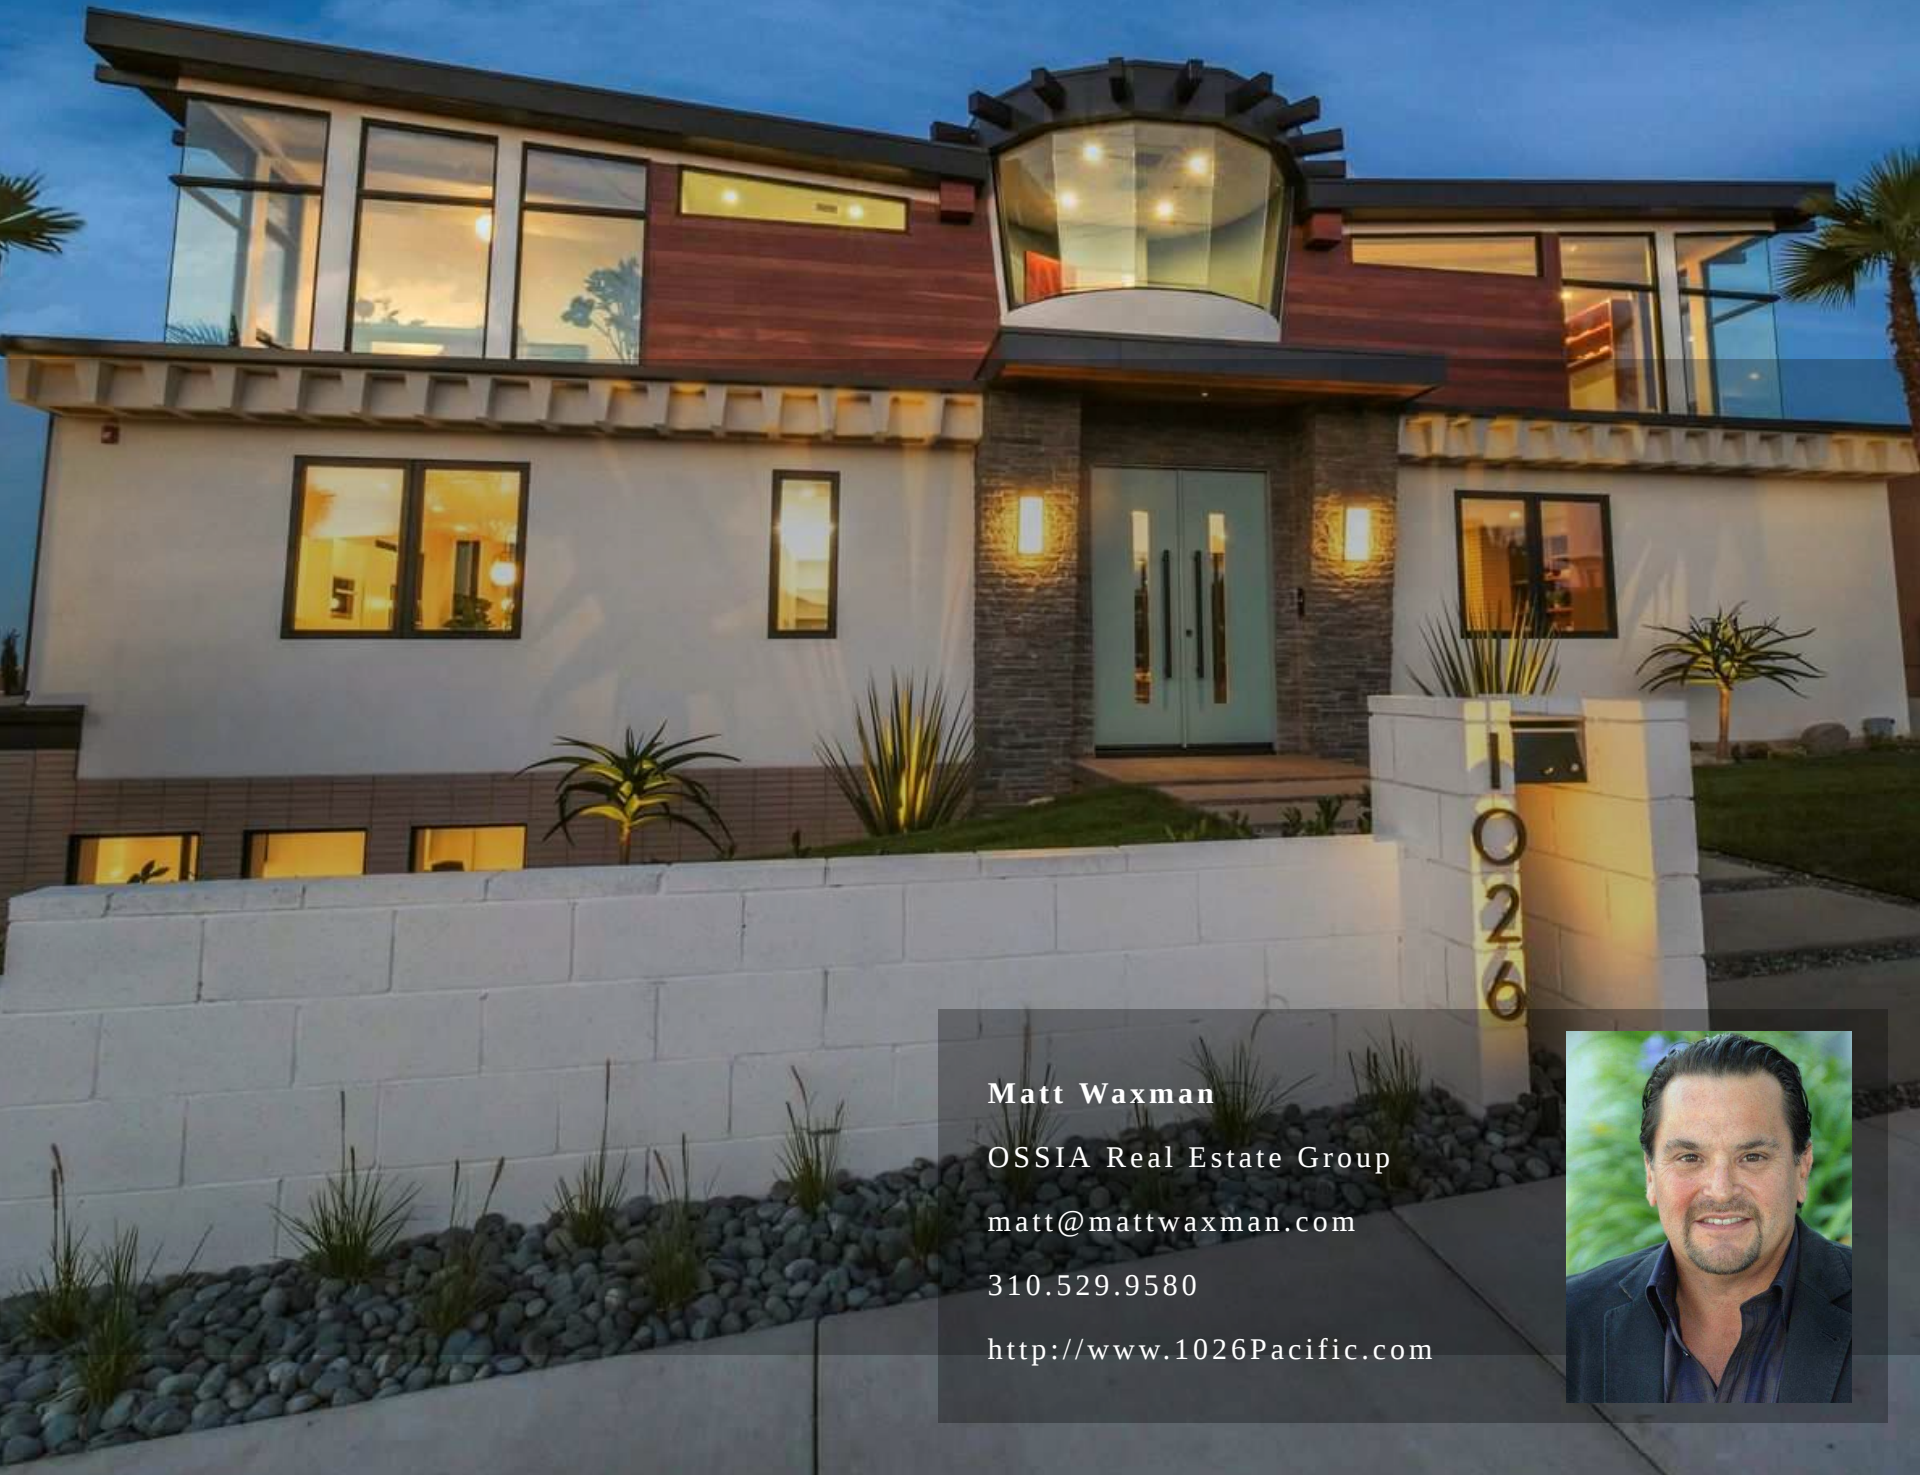

OPEN HOUSE

SUNDAYS 2PM-5PM
1026 PACIFIC AVE
MANHATTAN BEACH

Matt Waxman

OSSIA Real Estate Group

matt@mattwaxman.com

310.529.9580

<http://www.1026Pacific.com>