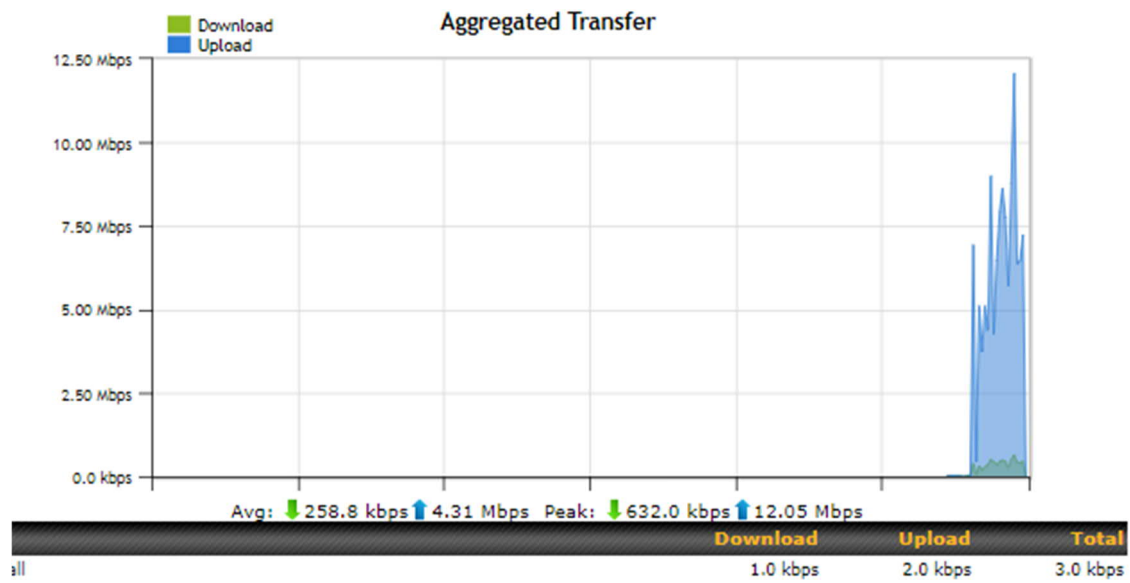

## Link Aggregation – LTE 1 + LTE 2 (TEST 1)

## Link Aggregation – LTE 1 + LTE 2 (Testergebnis 2)

LINK Aggregation – DSL (WLAN as a WAN) + LTE 1 + LTE 2

FTP UPLOAD (Only LTE 1 + LTE 2):