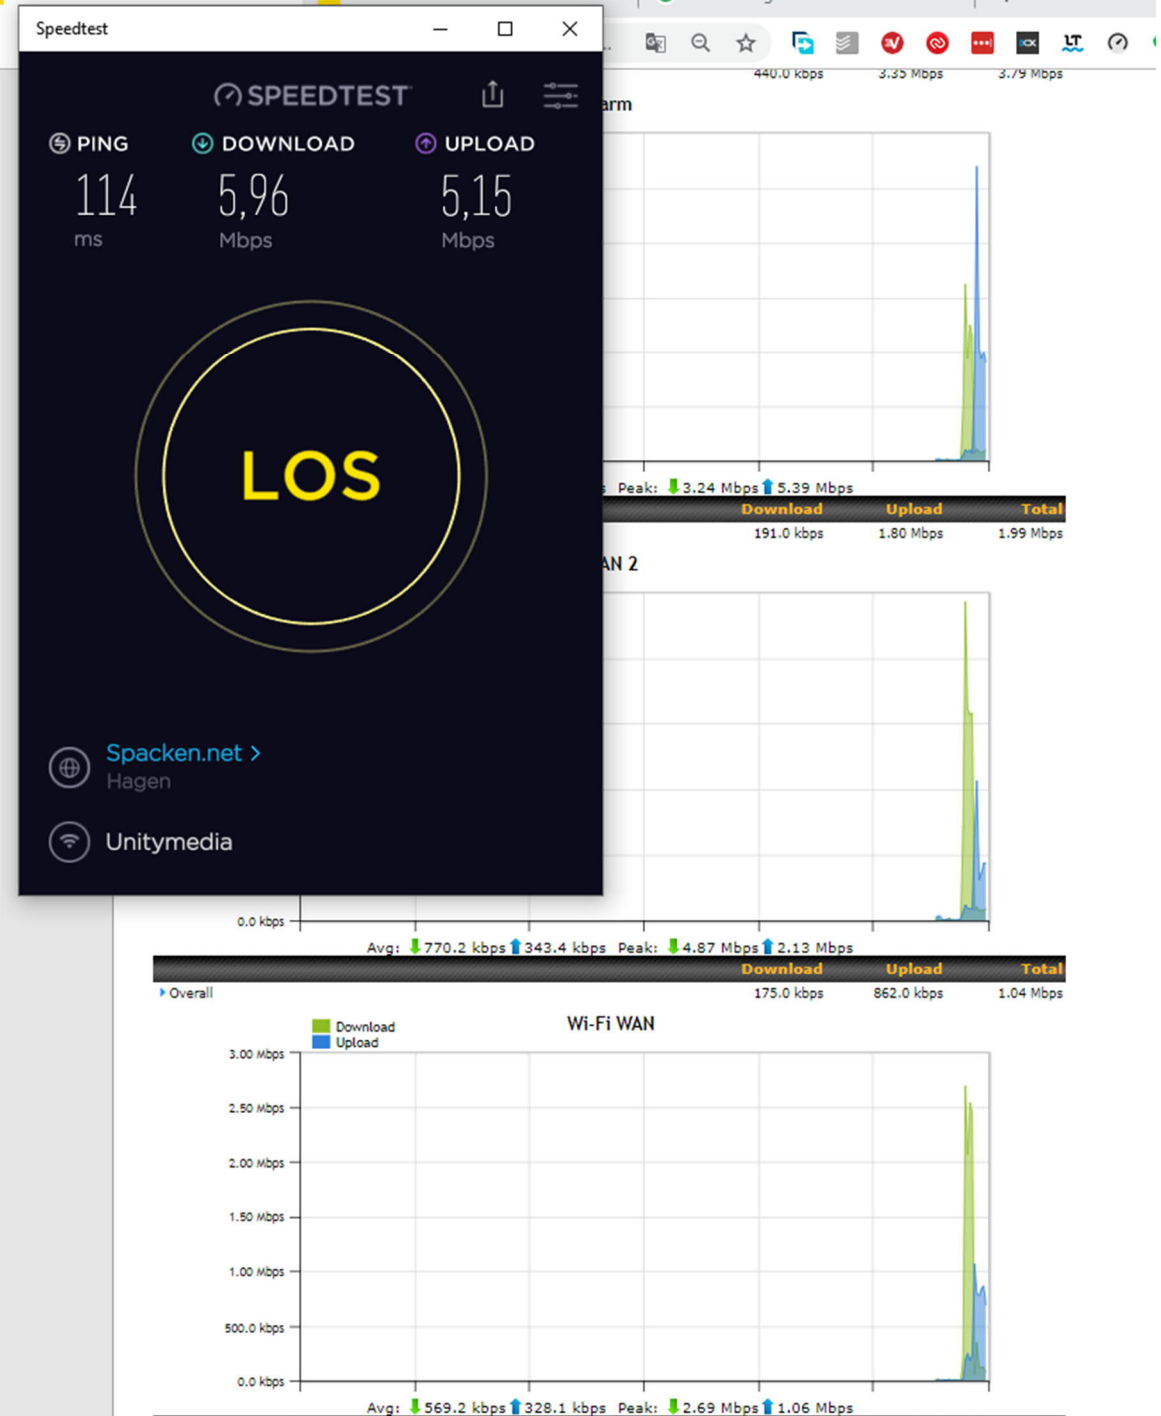

LTE 1 without external Antenne

DSL

LTE 2 with external Antenne

## Link Aggregation – LTE 1 + LTE 2 (TEST 1)

## Link Aggregation – LTE 1 + LTE 2 (Testergebnis 2)

LINK Aggregation – DSL (WLAN as a WAN) + LTE 1 + LTE 2

FTP UPLOAD (Only LTE 1 + LTE 2):