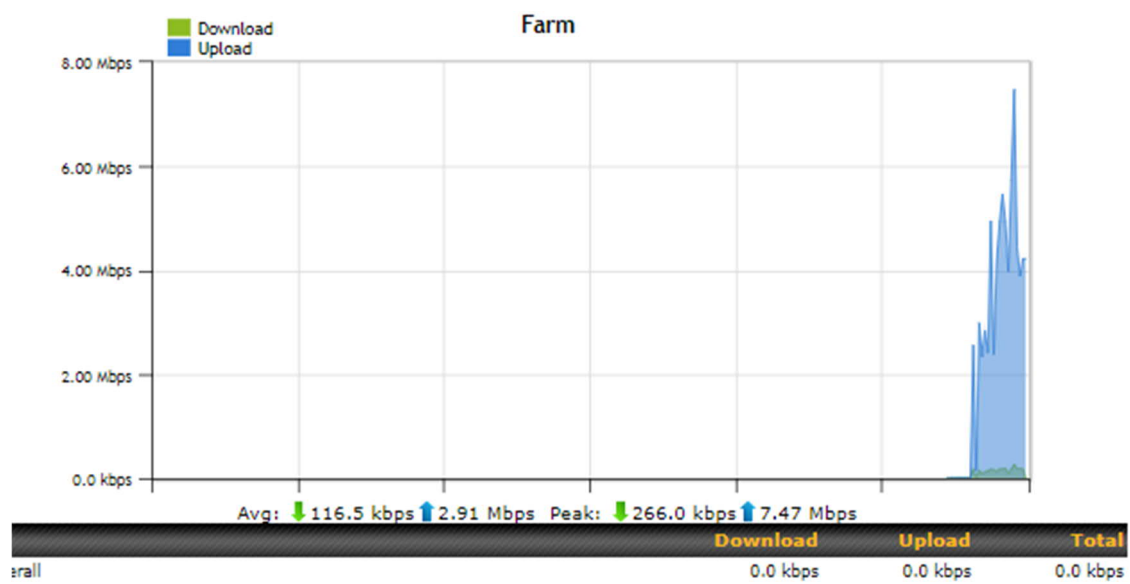

## Link Aggregation – LTE 1 + LTE 2 (TEST 1)

## Link Aggregation – LTE 1 + LTE 2 (Testergebnis 2)

LINK Aggregation – DSL (WLAN as a WAN) + LTE 1 + LTE 2

FTP UPLOAD (Only LTE 1 + LTE 2):