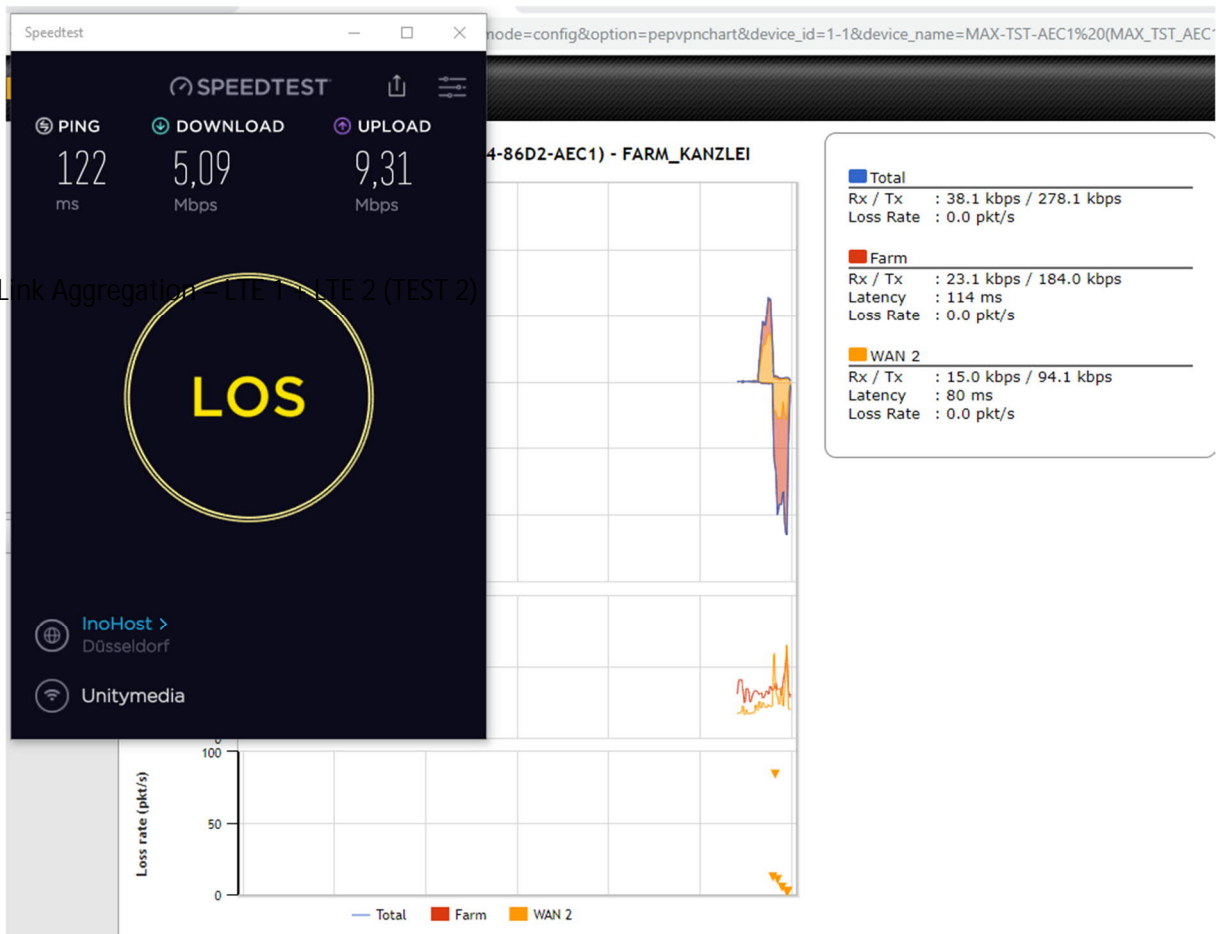

LTE 1 without external Antenne

DSL

LTE 2 with external Antenne

## Link Aggregation – LTE 1 + LTE 2 (TEST 1)

## Link Aggregation – LTE 1 + LTE 2 (Testergebnis 2)

LINK Aggregation – DSL (WLAN as a WAN) + LTE 1 + LTE 2

FTP UPLOAD (Only LTE 1 + LTE 2):