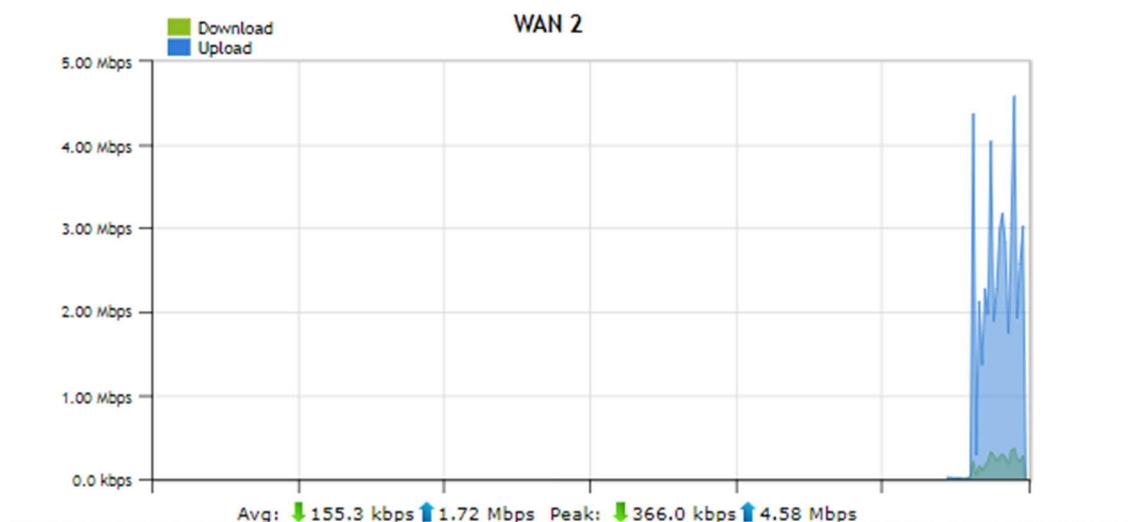

## Link Aggregation – LTE 1 + LTE 2 (TEST 1)

## Link Aggregation – LTE 1 + LTE 2 (Testergebnis 2)

LINK Aggregation – DSL (WLAN as a WAN) + LTE 1 + LTE 2

FTP UPLOAD (Only LTE 1 + LTE 2):