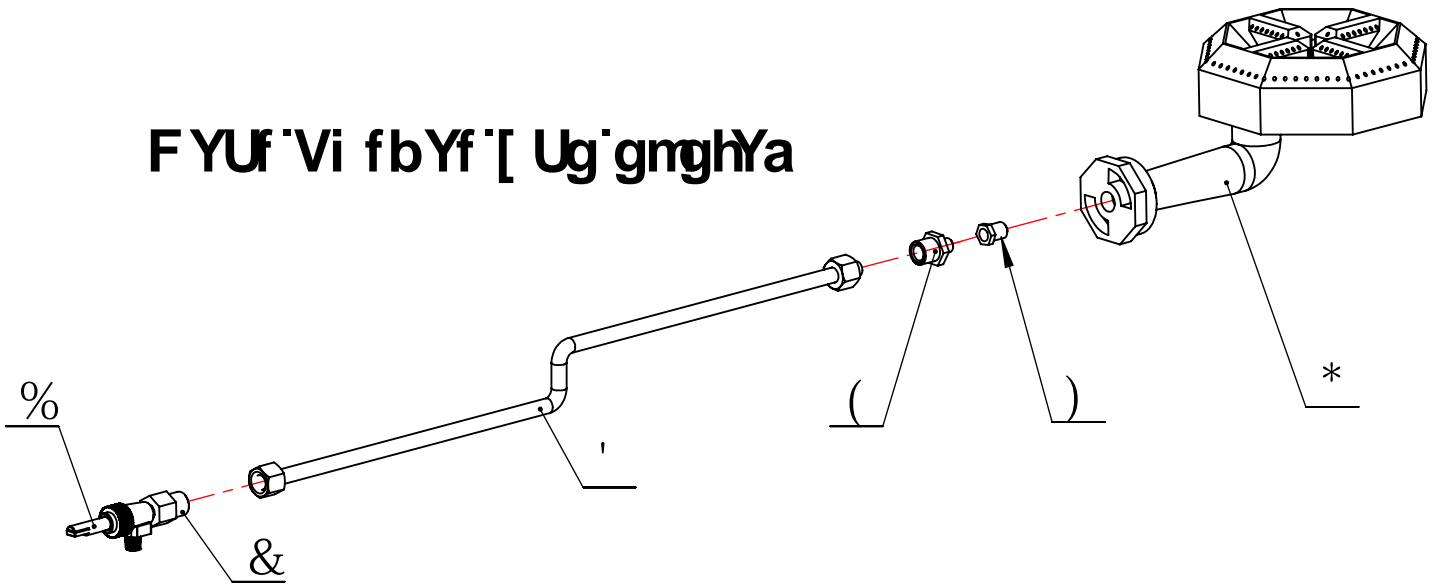

F YUf'Vi fbYf' [Ug'gmghYa