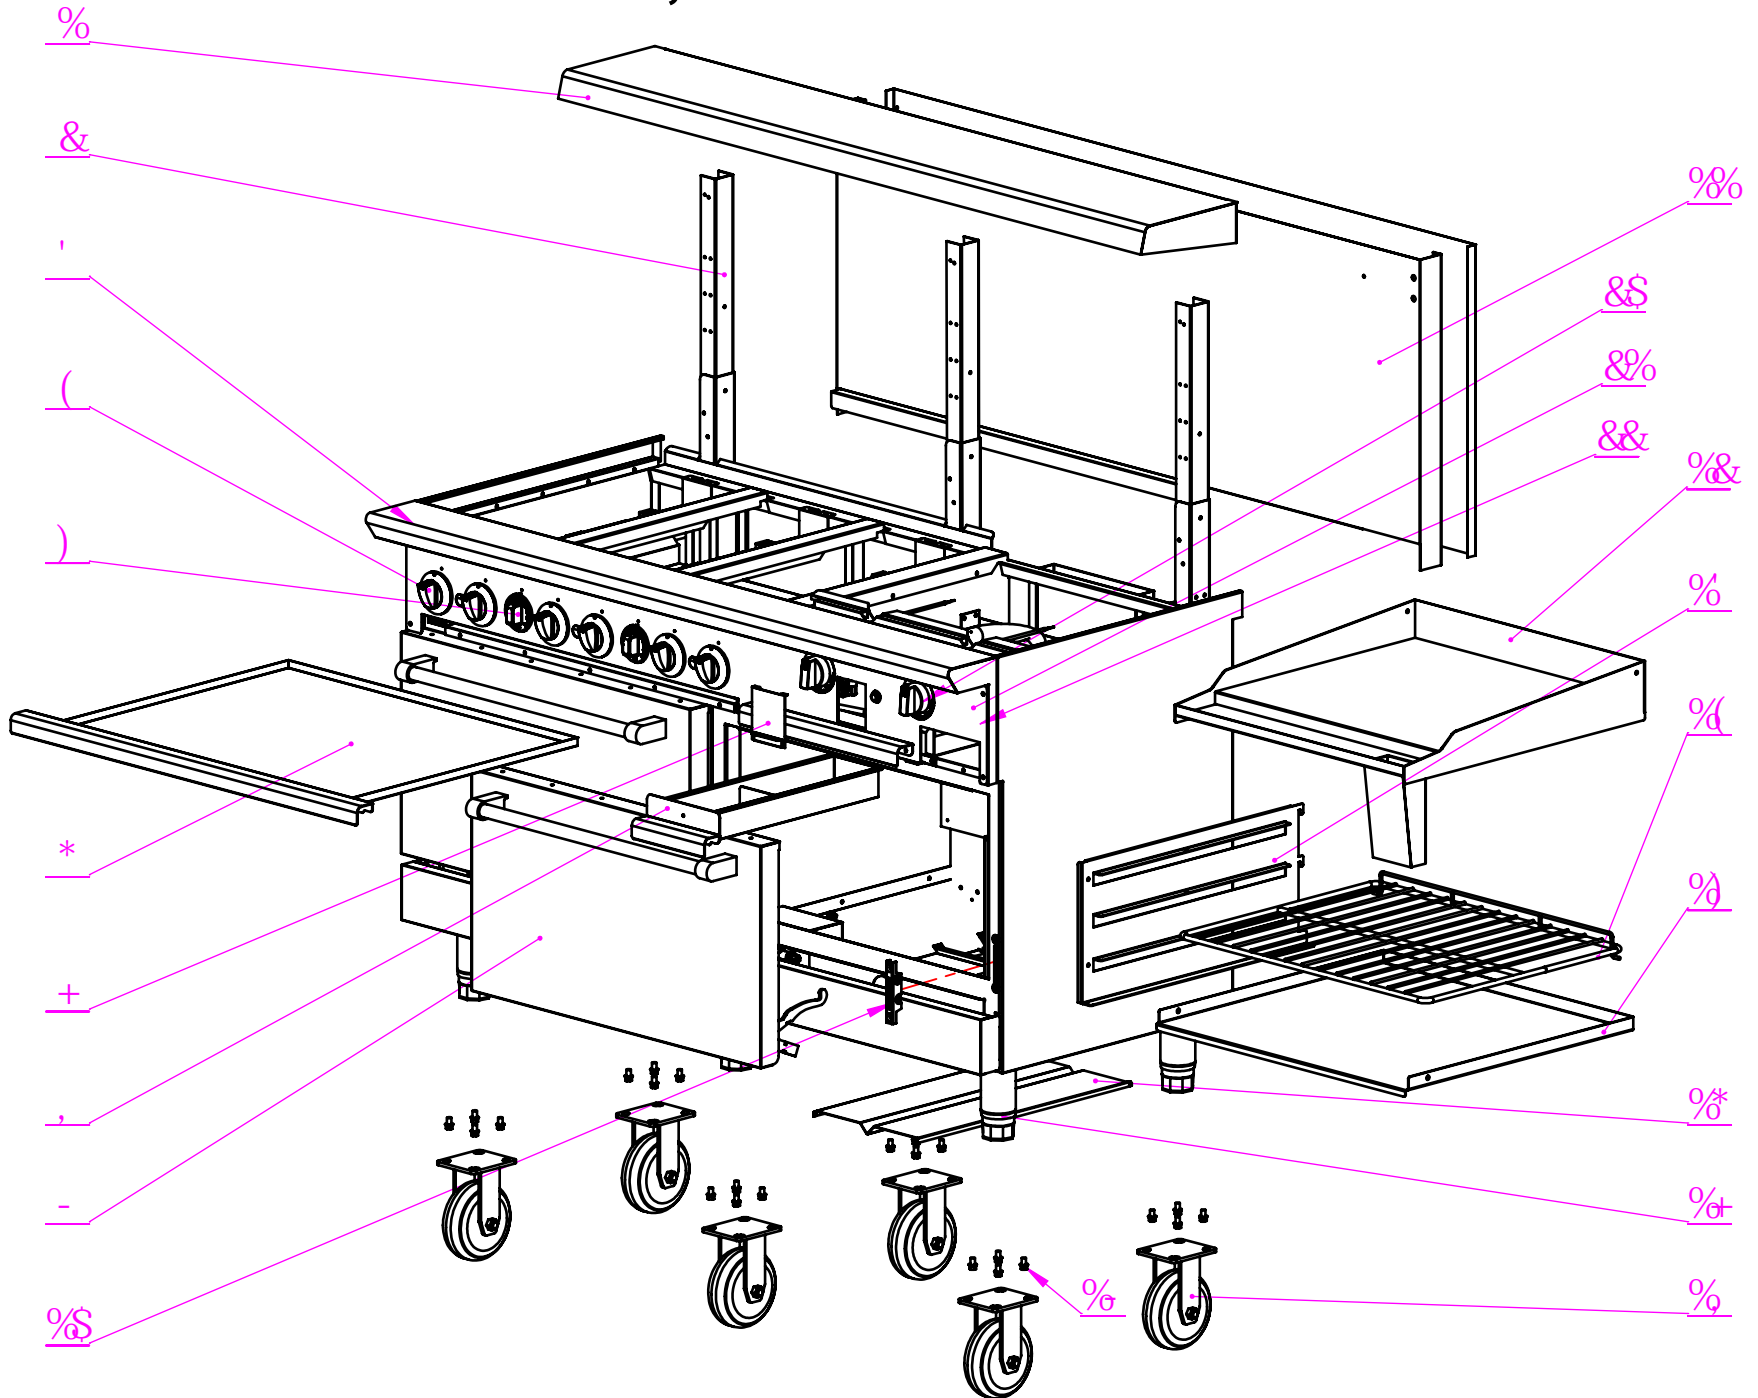

## 60" Range With 24" T Stat Control Griddle Frame Detail

Key	Part number	Designation	Q'ty
1	FS-20228055031	Top shelf	1
2	FS-20228055028	Range back support beam 60"	3
3	FS-20228055026	Front deck	1
4	FS-301110405	Knob	6
5	FS-03900267	Oven thermostat knob	2
6	FS-20228055027	Crumb drawer left	1
7	FS-20228055047	Griddle pilot light door	1
8	FS-20228055037	Grease Drawer	1
9	FS-100103	36" oven door assy	2
10	FS-302220032	Oven door hinge roller assy	4
11	FS-20228055031	60"-24CB back splash	1
12		Griddle plate	1
13	FS-400040	Oven shelf bracket-Left	2
	FS-400041	Oven shelf bracket-Right	2
14	FS-400050	Oven rack, for 6 & 10 burner use	4
15	FS-4000391	Oven bottom panel, 36"	2
16	FS-20228055015	Burner plate	2
17	FS-302090048	6" adjustable leg	6
18	FS-2660003	Caster set, for 60" range, 3w/brake	6
19	FS-20228055017	Leg bolt	24
20	FS-301110426	Thermostat griddle knob	2
21	FS-20228055048	Front panel for 60"-24TG range	1
22		Mylar for 60"-24TG range	1