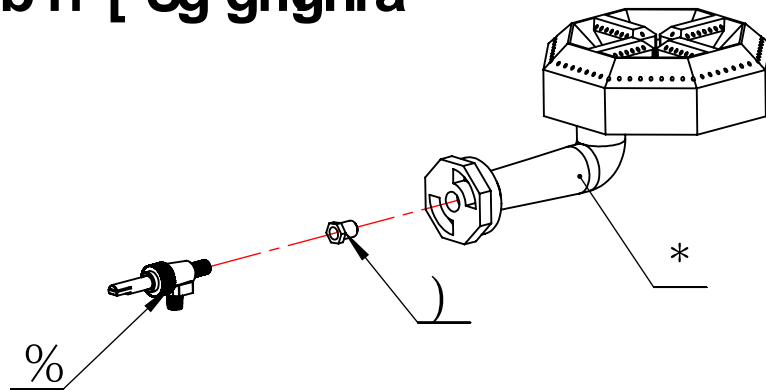

F5 B; 9 '6 I FB9 F'; 5 G'GMGH9 A

: fcbhVi fbYf' [Ug'gmghYa