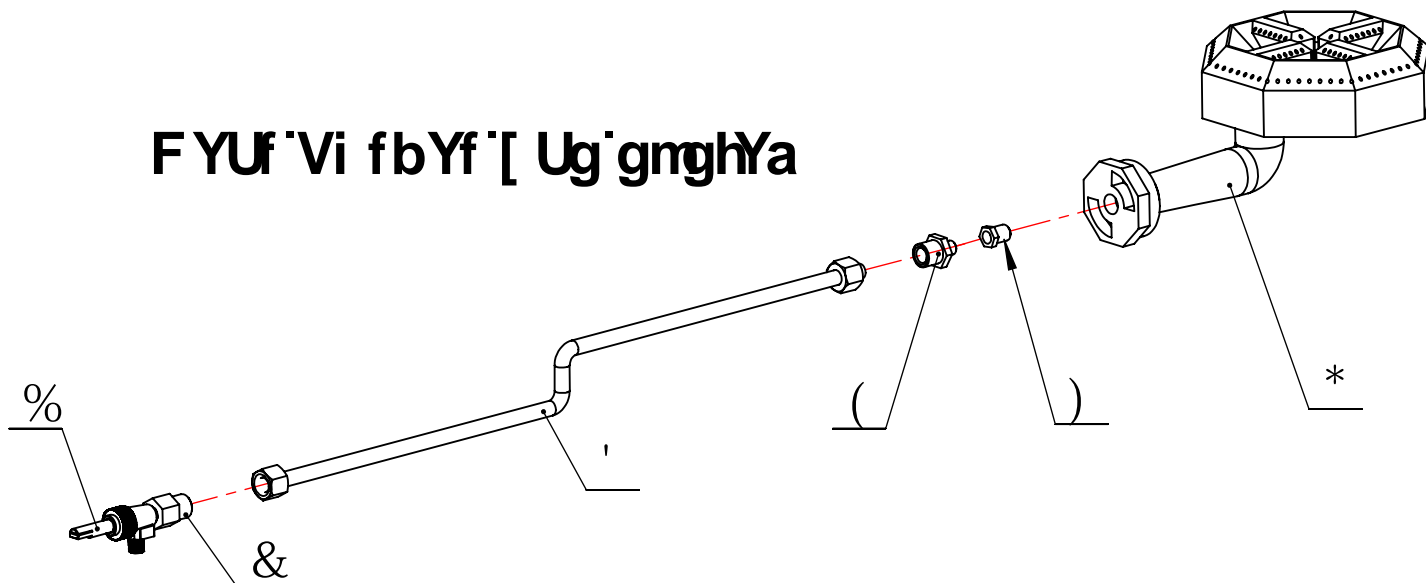

F YUf'Vi fbYf' [Ug'gmghYa