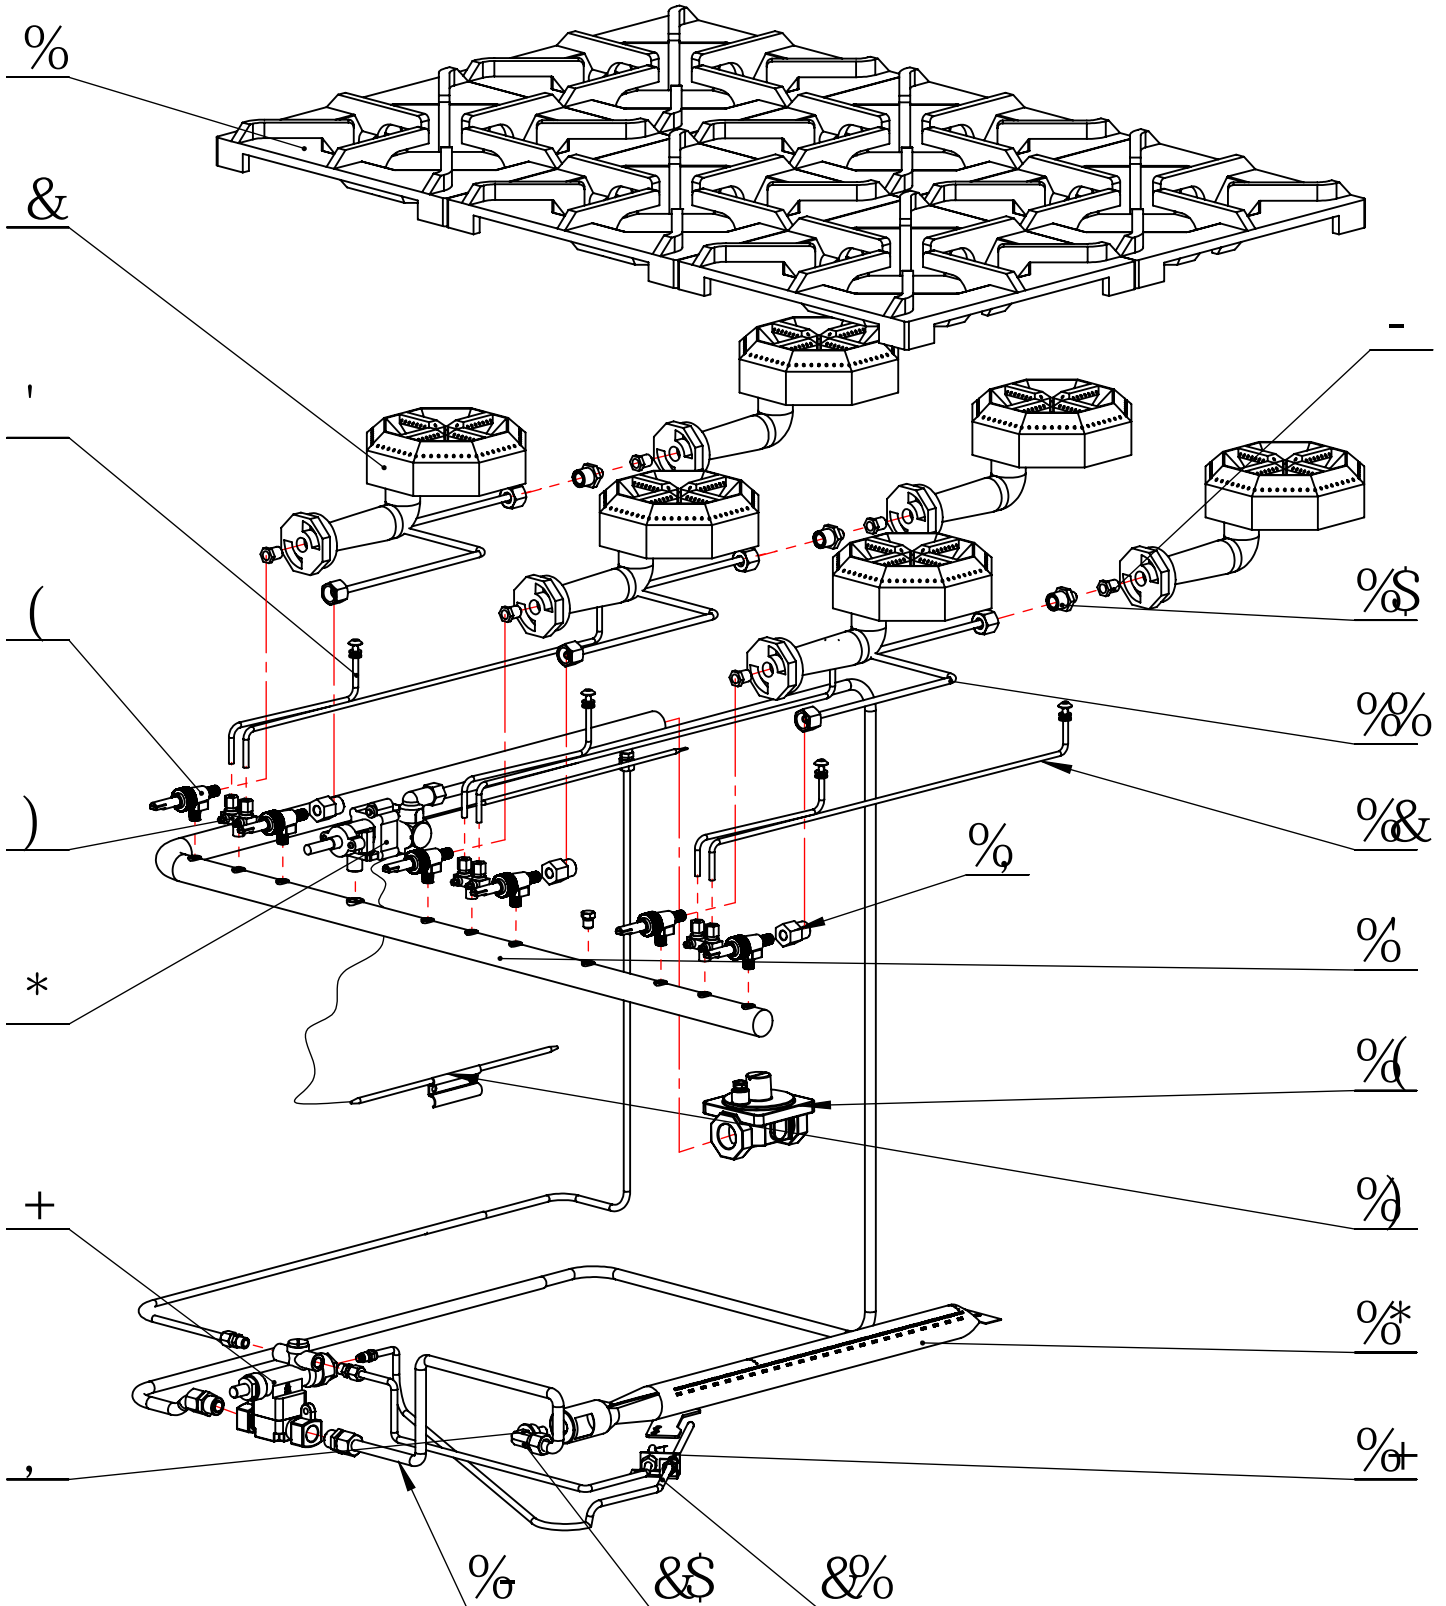

' * "' F5 B; 9 '9LD@C898 'J=9K G
..... 5 B8 'D5 FHG' @GH

36" Range Frame Detail

Key	Part number	Designation	Q' ty
1	FS-20228055012	Top Shelf	1
2	FS-20228055013	Front deck	1
3	FS-301110405	Knob	6
4	FS-03900267	Oven thermostat knob	1
5	FS-400040	Oven shelf bracket-Left	1
	FS-400041	Oven shelf bracket-Right	1
6	FS-100103	36" oven door assy	1
7	FS-30222032	Oven door hinge roller assy	2
8	FS-20228055015	Burner plate	1
9	FS-100105	36" back splash	1
10	FS-20228055016	Range back support beam 36"	2
11	FS-20228062002	36" Front Panel	1
12		Mylar for 36" range	1
13	FS-20228055008	36" Crumb drawer	1
14	FS-400050	Oven rack, for 36" 60" range	2
15	FS-4000391	Oven bottom panel for 36" range	1
16	FS-302090048	6" adjustable leg	4
17	FS-20228055017	Leg bolt	16
18	FS-2660002	Caster set, for 24"/36" range, 2w/brake	4

' * "' F5 B; 9 ' ; 5 G' GMGH9 A ' 8 9 H5 =@

36" Range Gas System Detail

Key	Part number	Designation	Q' ty
1	FS-302250151	Grate	6
2	FS-302250034	Burner	6
3	FS-20228055018	Short pilot tube	3
4	FS-302220059	Manual gas valve A18	6
5	FS-302220027	Pilot Valve AP6	3
6	FS-03B00050	Oven temperature control valve	1
7	FS-03600125	Oven safety valve	1
8	FS-302150053	Oven orifice #53 LP	1
	FS-3021500381	Oven orifice #38 NG	1
9	FS-302150041 KIT	Orifice #41 NG	6
	FS-3021500520 KIT	Orifice #53 LP	6
10		Orifice mountfitting	3
11	FS-20228055020	Rear burner gas tube	3
12	FS-20228055019	Long pilot tube	3
13	FS-20228055021	Main gas manifold	1
14	FS-309020069	Regulator, for 4&6 burner range	1
15		Oven temperature probe(REF)	1
16	FS-302250035	Oven burner	1
17		Oven pilot bracket	1
18	FS-20228055022	Adapter fitting	3
19		Oven burner gas tube	1
20		Burner orifice assy	1
21	FS-03900080	Oven thermopile	1