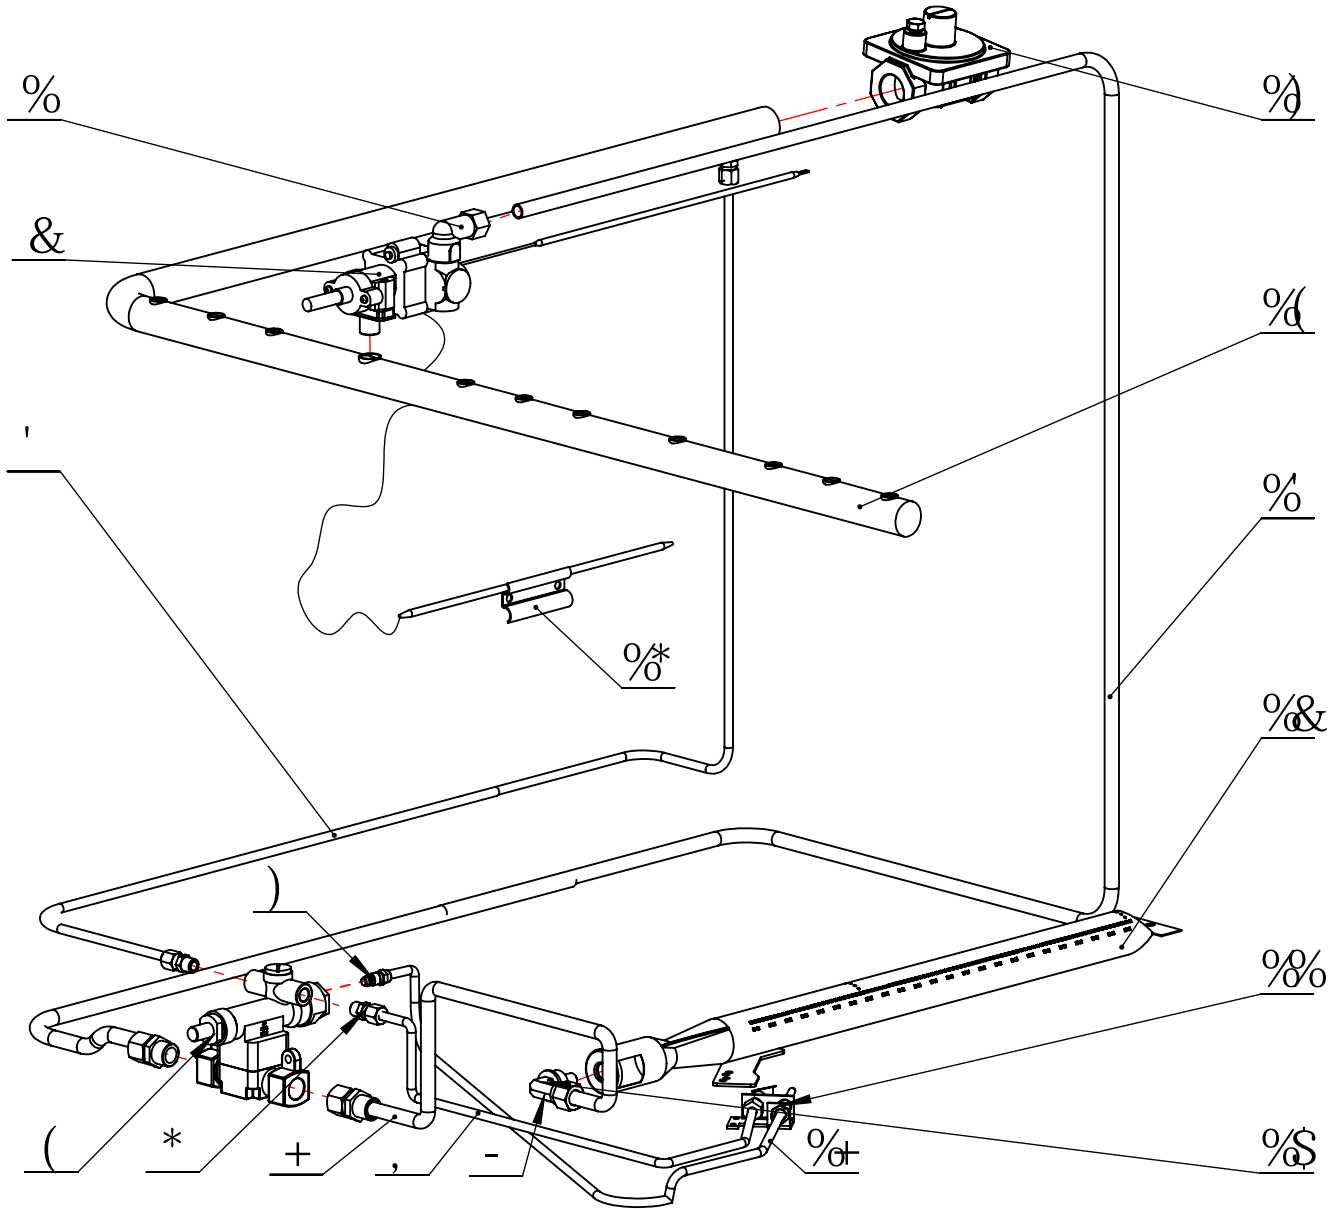

' * "' F5 B; 9 'CJ9 B'; 5 G'GMGH9 A

? Ym	DUFhbi a VYf	E ffm	8 YgW]dhjcb
F	ØÜÈÈÈÈÈ È | È È	F	V^ {] ^ | æ } ^ ^ & } d [| ç æ ^ A ã ã *
G	ØÜÈÈÈ ÈÈÈ È	F	V^ {] ^ | æ } ^ ^ & } d [| ç æ ^
H	ØÜÈÈÈÈÈ È | È È F	F	Uç^ } Å æ Å ~]] | Å ã à ^
I	ØÜÈÈÈÈÈ ÈÈFG	F	Uç^ } Å æ Å ç Å ç æ ^
Í		G	Ó {] | ^ • • ã } Å ^ c
İ		G	Ó {] | ^ • • ã } Å ^ c
Ī	UÜÖÜÜ /	F	Ó } | ^ | Å æ Å ã à ^
Ì	! æ * ^ Å ç } Å ã à È | à È F	F	Uç^ } Å æ Å ã à ^
J	ØÜÈÈÈÈÈ È | È È J	F	Ó } | ^ | Å ã à Å æ • ^
FÈ		F	Uç^ } Å ã à Å ã Ì H S Û
FF		F	Uç^ } Å ã à Å ã Ì Å Õ
FG	ØÜÈÈÈÈÈÈÈ ÈÈÈ	F	Uç^ } Å ã à Å ã Ì c
FH	ØÜÈÈÈÈÈÈÈ È | È È È	F	Ó } | ^ |
FI	ØÜÈÈÈÈÈÈÈ È | È È F	F	Q ç æ ^ Å ã ^
FÌ	ØÜÈÈÈÈÈÈÈÈÈ È J	F	T æ Å æ Å æ ã ã ã
FĪ		F	Ü ^ * | æ |
Fİ		F	Uç^ } Å {] ^ | æ } ^ ^ | | à ^ Ç Ü Ø Ø
FĪ	ØÜÈÈÈÈÈÈÈÈÈ È	F	Uç^ } Å @ { [&] | ^