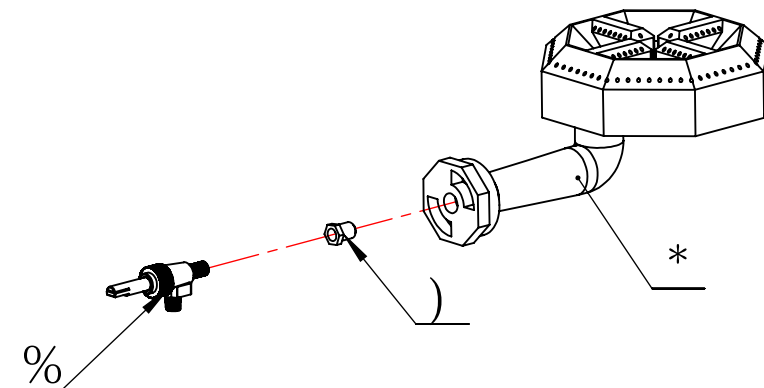

'F5 B; 9 '6 I FB9 F'; 5 G'GMGH9 A

: fcbhVi fbYf' [Ug'gmghYa