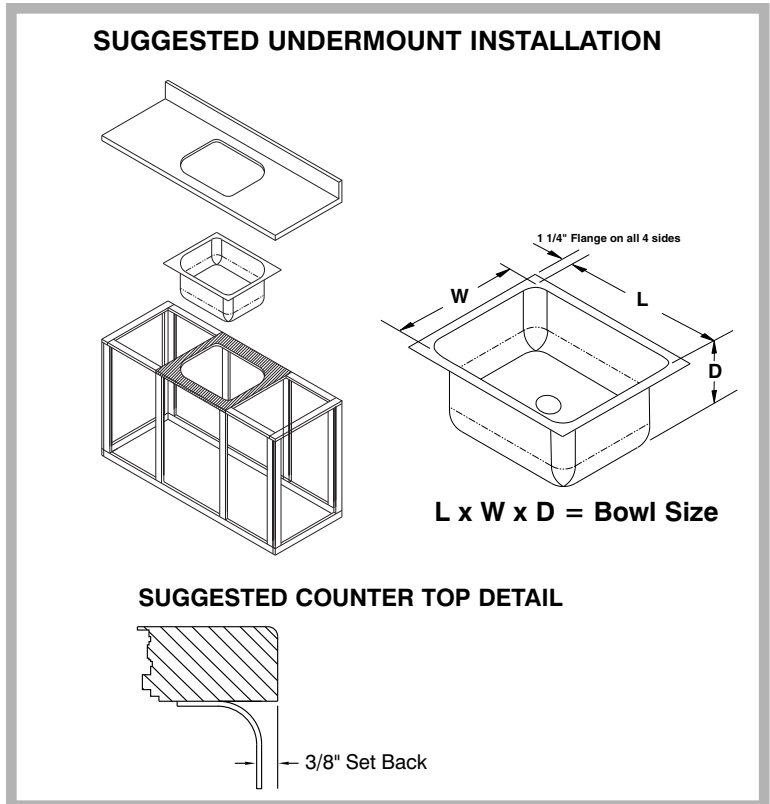

NEW YORK
(800) 645-3166
Fax: (631) 242-6900

GEORGIA
(800) 832-1218
Fax: (770) 775-5625

TEXAS
(800) 527-0353
Fax: (972) 932-4795

NEVADA
(800) 446-8684
Fax: (775) 972-1578

For Assistance with Smart Modifications & Accessories Call: **1-800-498-6634** Fax: 631-586-2933
smartfab@advancetabco.com