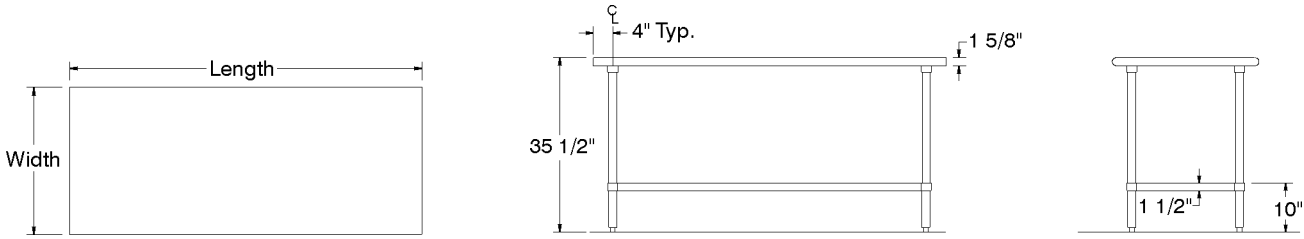

1-800-498-6634 Fax: 631-586-2933
smartfab@advancetabco.com

DETAILS and SPECIFICATIONS

TOL \pm .500"

ALL DIMENSIONS ARE TYPICAL

SLAG & ELAG SERIES - Flat Top

SLAG & ELAG "M" SERIES - Flat Top with Two Adjustable Undershelves