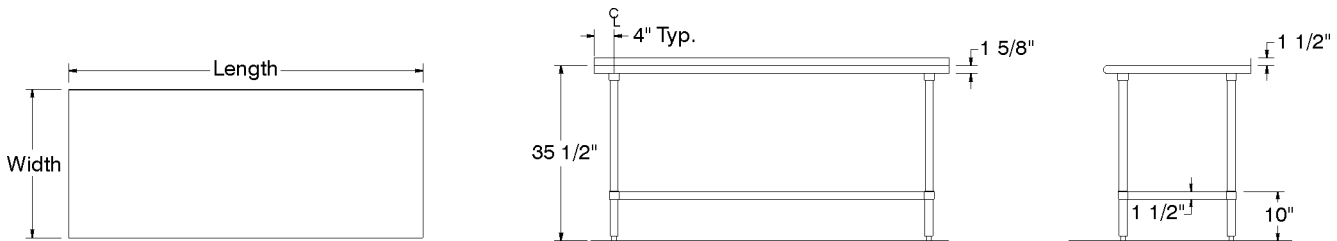

SFLAG SERIES & FLAG SERIES - 1 1/2" Backsplash