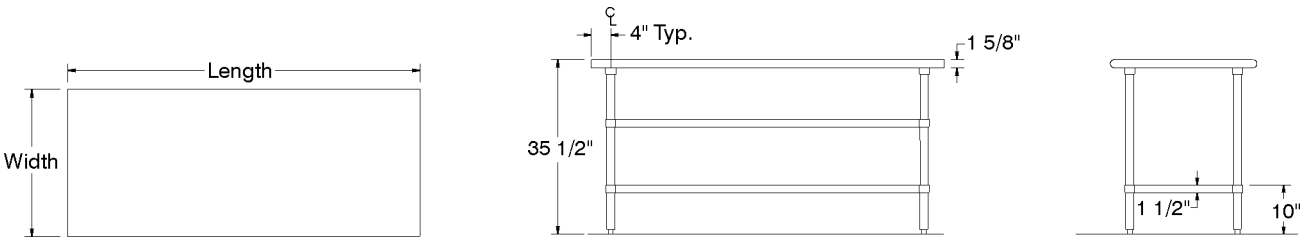

1-800-498-6634 Fax: 631-586-2933
smartfab@advancetabco.com

DETAILS and SPECIFICATIONS

TOL \pm .500"

ALL DIMENSIONS ARE TYPICAL

SLAG & ELAG SERIES - Flat Top

SLAG & ELAG "M" SERIES - Flat Top with Two Adjustable Undershelves