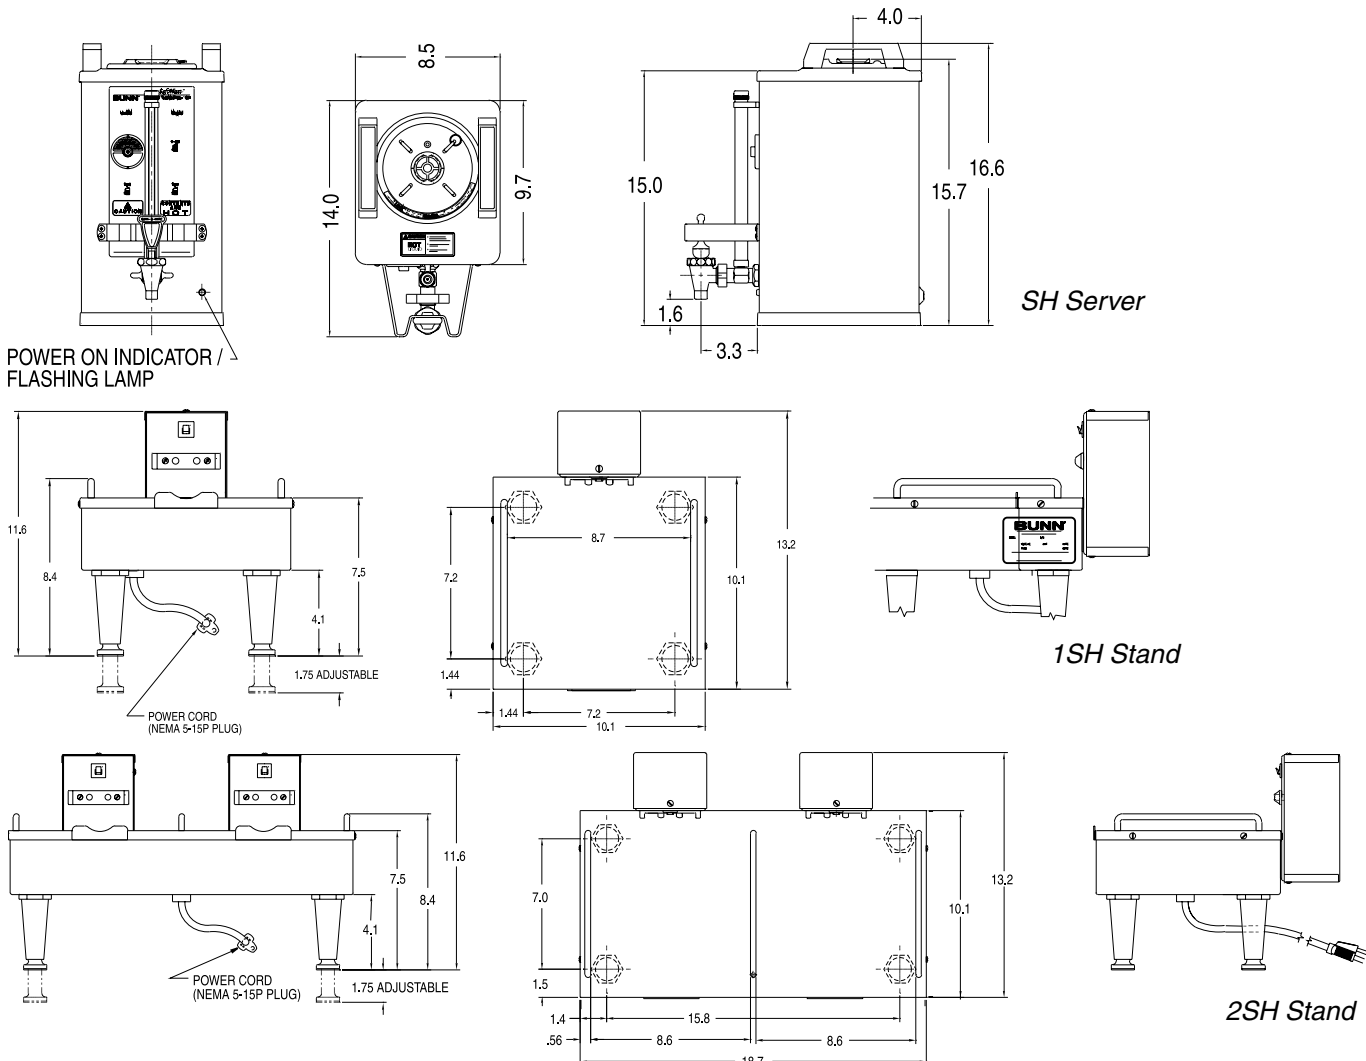

Dimensions & Specifications

Model	Product #	Volts	Amps	Total Watts	Description	Cu. Ft.	Shipping Weight	Cord Attached
1SH Stand	27825.0000	120	.8	90	One SH Server	1.2	13 lbs. (5.9 kg)	Yes
1SH Stand*	27825.0003	120	.8	90	One SH Server, 4" adj legs	1.2	13 lbs. (5.9 kg)	Yes
1SH Stand*	27825.0004	120	.8	90	One SH Server, 6" legs	1.2	13 lbs. (5.9 kg)	Yes
2SH Stand	27875.0000	120	1.5	180	Two SH Servers	2.1	22 lbs. (10 kg)	Yes
2SH Stand*	27875.0003	120	1.5	180	Two SH Servers	2.1	22 lbs. (10 kg)	Yes
SH Server	27850.0001	n/a	n/a	n/a	1.5 Gal	2.4	17 lbs. (7.8 kg)	No
SH Server	27850.0002	n/a	n/a	n/a	1.75 Gal	2.4	18 lbs. (8.2 kg)	No
SH Server*	27850.0004	n/a	n/a	n/a	1.5 Gal, 30 min.	2.4	18 lbs. (8.2 kg)	No
SH Server	27850.0006	n/a	n/a	n/a	1.5 Gal, 45 min.	2.4	17 lbs. (7.8 kg)	No
SH Server*	27850.0008	n/a	n/a	n/a	1.5 Gal, 60 min.	2.4	17 lbs. (7.8 kg)	No
SH Server	27850.0009	n/a	n/a	n/a	1.5 Gal, adj. timer	2.2	17 lbs. (7.8 kg)	No
SH Server	27850.0016	n/a	n/a	n/a	1.5 Gal, 240 min.	2.4	17 lbs. (7.8 kg)	No
SH Server*	27850.0022	n/a	n/a	n/a	1.5 Gal, 120 min.	2.4	17 lbs. (7.8 kg)	No

* Models have black decor.

Electrical: 2-wires plus ground service rated 120V, single phase, 60Hz.

BUNN Corporation - 1400 Stevenson Drive Springfield, Illinois 62703 • 800-637-8606 • 217-529-6601 • Fax 217-529-6644 • www.bunn.com

BUNN® practices continuous product research and improvement. We reserve the right to change specifications and product design without notice. Such revisions do not entitle the buyer to corresponding changes, improvements, additions or replacements for previously purchased equipment.

All dimensions shown in inches. Bunn Corporation owns all copyrights relating to materials in this publication. Please contact Bunn Corporation to request permission to reproduce any portion of this publication.