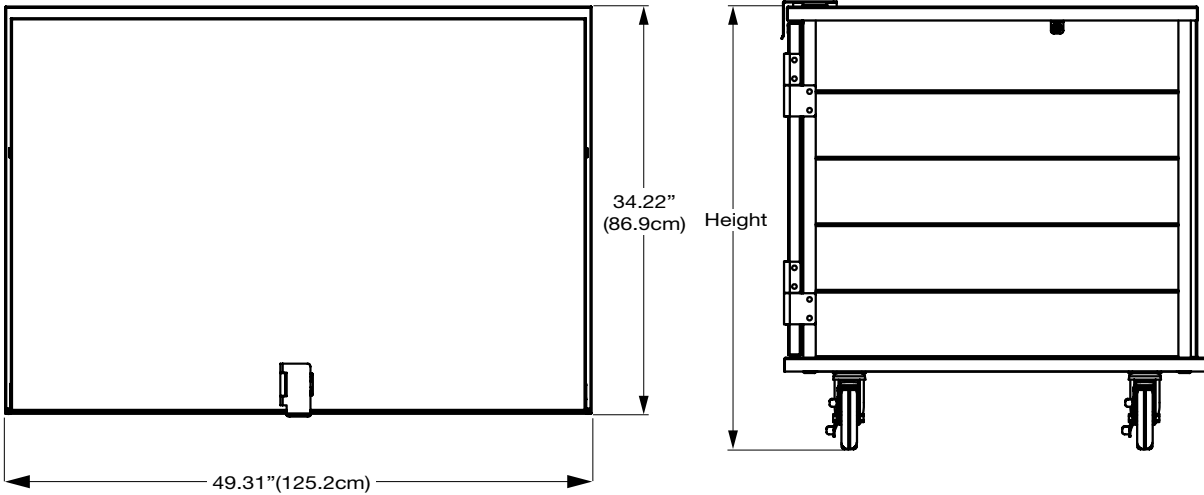

Item Numbers

- DXPSC202D
- DXPSC242D
- DXPSC282D
- DXPSC322D

Pass Thru Model

- DXPSCPT202D
- DXPSCPT242D
- DXPSCPT282D
- DXPSCPT322D

Options

- Corner Bumpers
- Wrap around bumper
- Push Handle
- Top Rail options
- Drains

Warranty

One year parts and labor.

TRAY DELIVERY CARTS - ENCLOSED

Accommodates Perfect Temp Architectural Plastics Room Service Tray and
Dinex Room Service Tray DX1089RS03

Items and Dimensions

ITEM NUMBER	MODEL NUMBER	LENGTH	DEPTH	HEIGHT	SHIP WEIGHT	SHIP CUBE	TRAY SPACING	TRAY CAPACITY
DXPSC202D DXPSCPT202D	PSC/202D PSCPT/202D	49.31" (125.2cm)	34.22" (86.9cm)	35.60" (90.4cm)	300 lb. (136kg) 310 lb. (141kg)	33	5.25"	20
DXPSC242D DXPSCPT242D	PSC/242D PSCPT/242D	49.31" (125.2cm)	34.22" (86.9cm)	40.95" (104.0cm)	320 lb. (145kg) 330 lb. (150kg)	38	5.25"	24
DXPSC282D DXPSCPT282D	PSC/282D PSCPT/282D	49.31" (125.2cm)	34.22" (86.9cm)	46.29" (117.6cm)	330 lb. (150kg) 340 lb. (154kg)	44.4	5.25"	28
DXPSC322D DXPSCPT322D	PSC/322D PSCPT/322D	49.31" (125.2cm)	34.22" (86.9cm)	51.64" (131.2cm)	340 lb. (154kg) 350 lb. (154kg)	49.25	5.25"	32