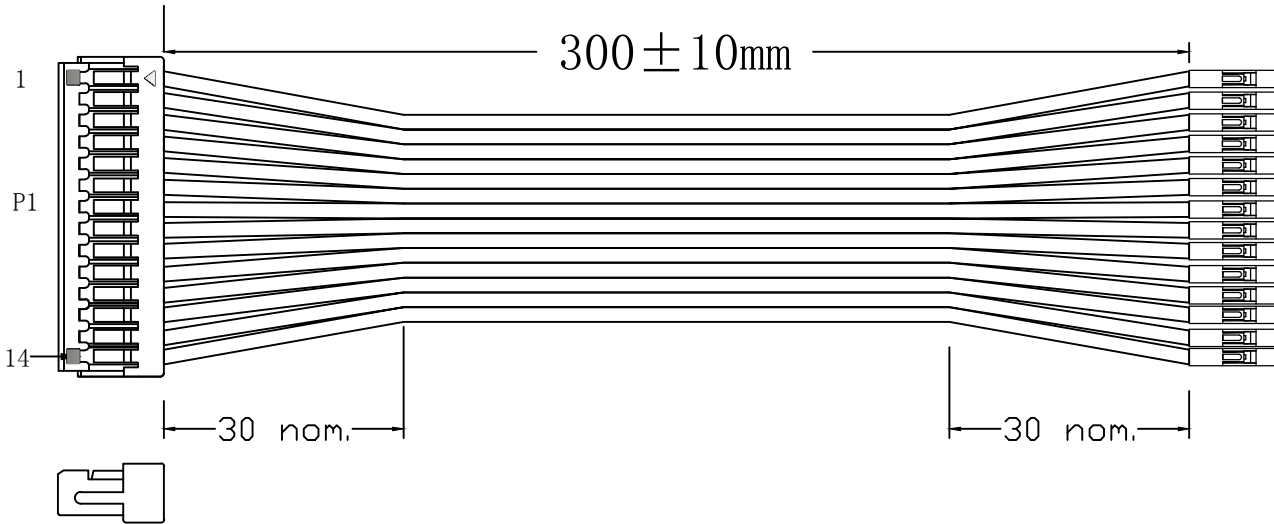

RoHS compliant

Wire colour

- brown
- red
- orange
- yellow
- green
- blue
- purple
- grey
- white
- black
- brown
- red
- orange
- yellow

Note :

- |   |        |
|---|--------|
| 1. AWG#28, 14way Rainbow Cable              | *0.31m |
| 1. 1.0mm, 14P HSG white, LDZY#A1001H-14P    | *1pc   |
| 3. 1.0mm, Terminal TP, LDZY#A1001-XX        | *14pcs |
| 4. Eqv. to Dupont, 1P HSG black LDZY#2540H  | *14pcs |
| 5. Eqv. to Dupont, Terminals GP, LDZY#2540T | *14pcs |
| 6. Working voltage : DC 300V                |        |

<b>Bio Hope Limited</b>		
TITLE : 14way assembly	PART NO. : B71229	PROJECTION
MODEL :	FILE :	UNLESS OTHERWISE SPECIFIED, DIMENSIONS ARE IN mm TOLERANCE : - DIMENSION      TOLERANCE
MAT'L : as stated	DRAWN : S.P. Chen	
www.bio-hope.com	APPROVED :	.xx             ±
REV. :	DATE : Dec 29, 2014	.x              ±
		ANGULAR <math>\angle \theta</math>    ±