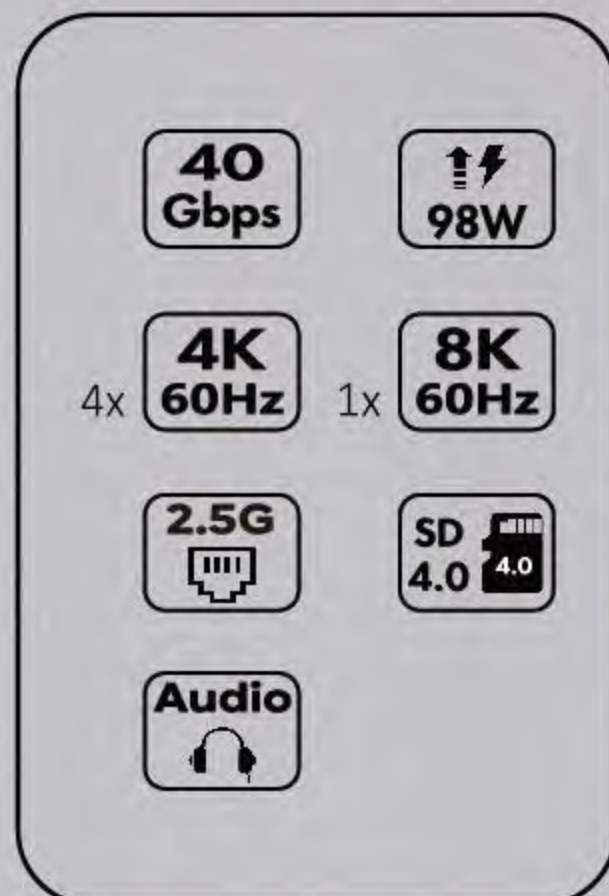

Thunderbolt™ 4 & USB4

Quad Display Docking Station with 98W Charging

Certified by Intel / Based on Thunderbolt 4 & DisplayLink solution / Highest Spec. available in global market