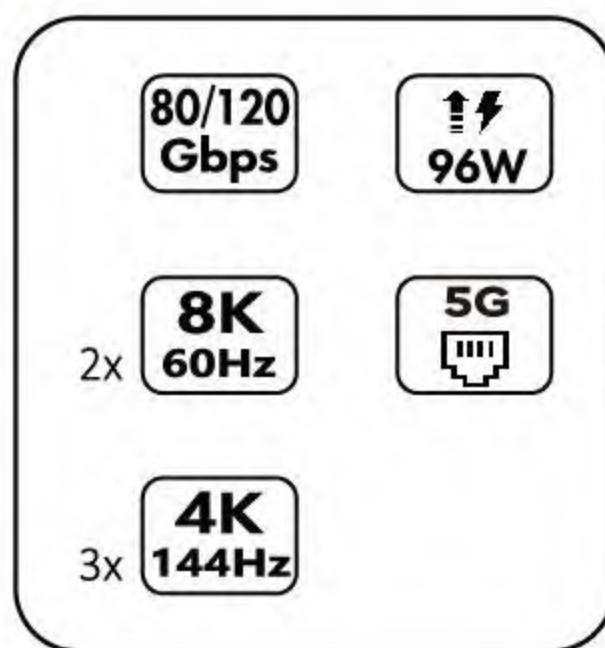

Thunderbolt™ 5

Graphics Card Docking Station