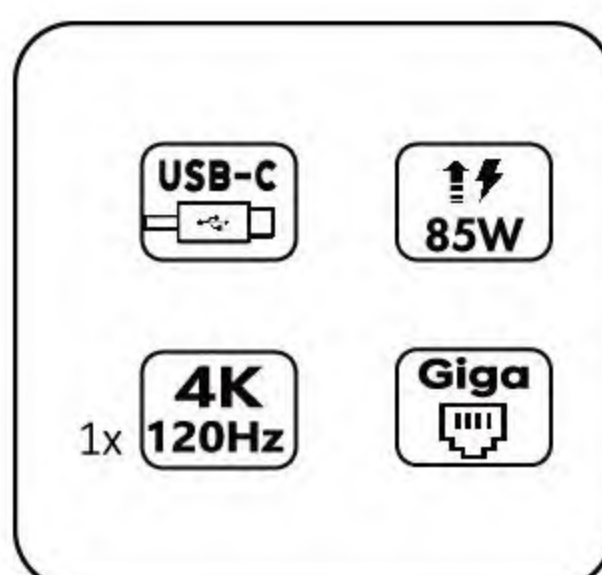

PD 3.0 USB-C SST

Steam Deck Docking Station with 85W Power Delivery