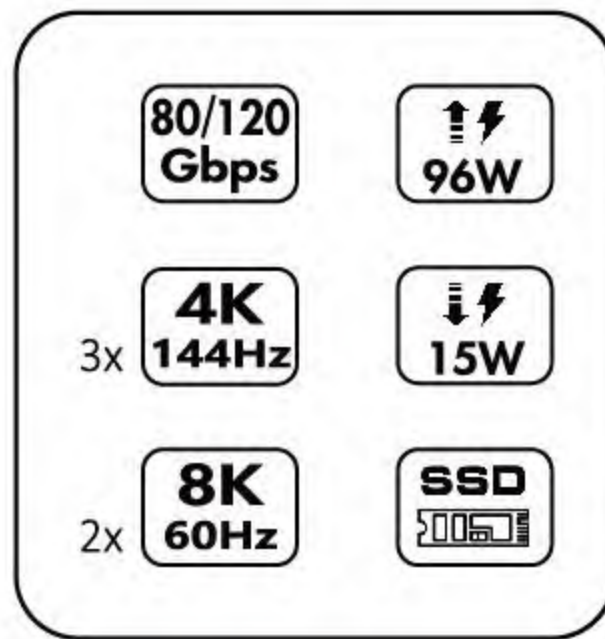

Thunderbolt™ 5

Hub with Triple Display, Tool Free SSD Enclosure, 90W & 15W Charging

Based on Intel Thunderbolt 5 solution / Tool Free SSD Enclosure / Driverless, Plug & Play