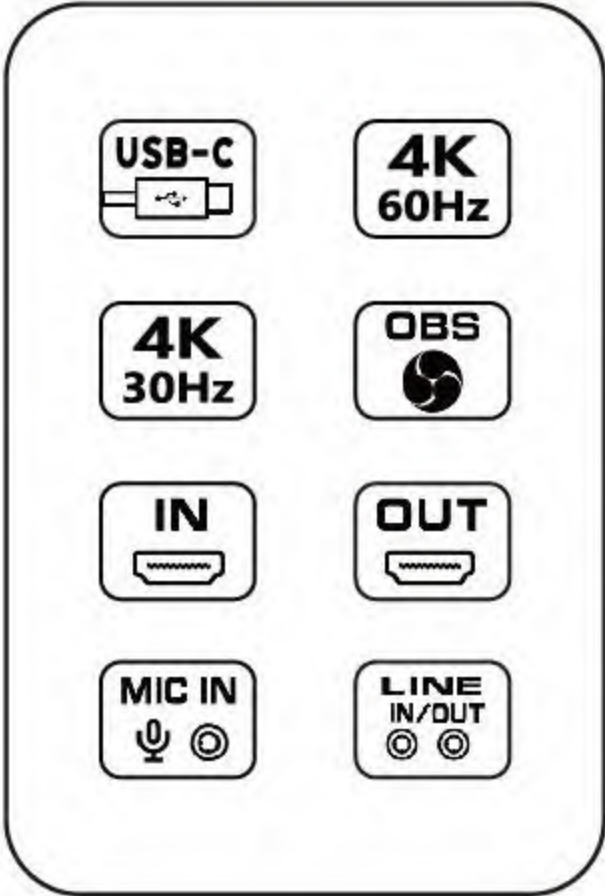

USB to HDMI Video Caputer   4K HDMI AV Capture

Support HDMI 2.0 Video Pass Through / 4K@60Hz Video Input & Output /4K@30Hz Video Capture