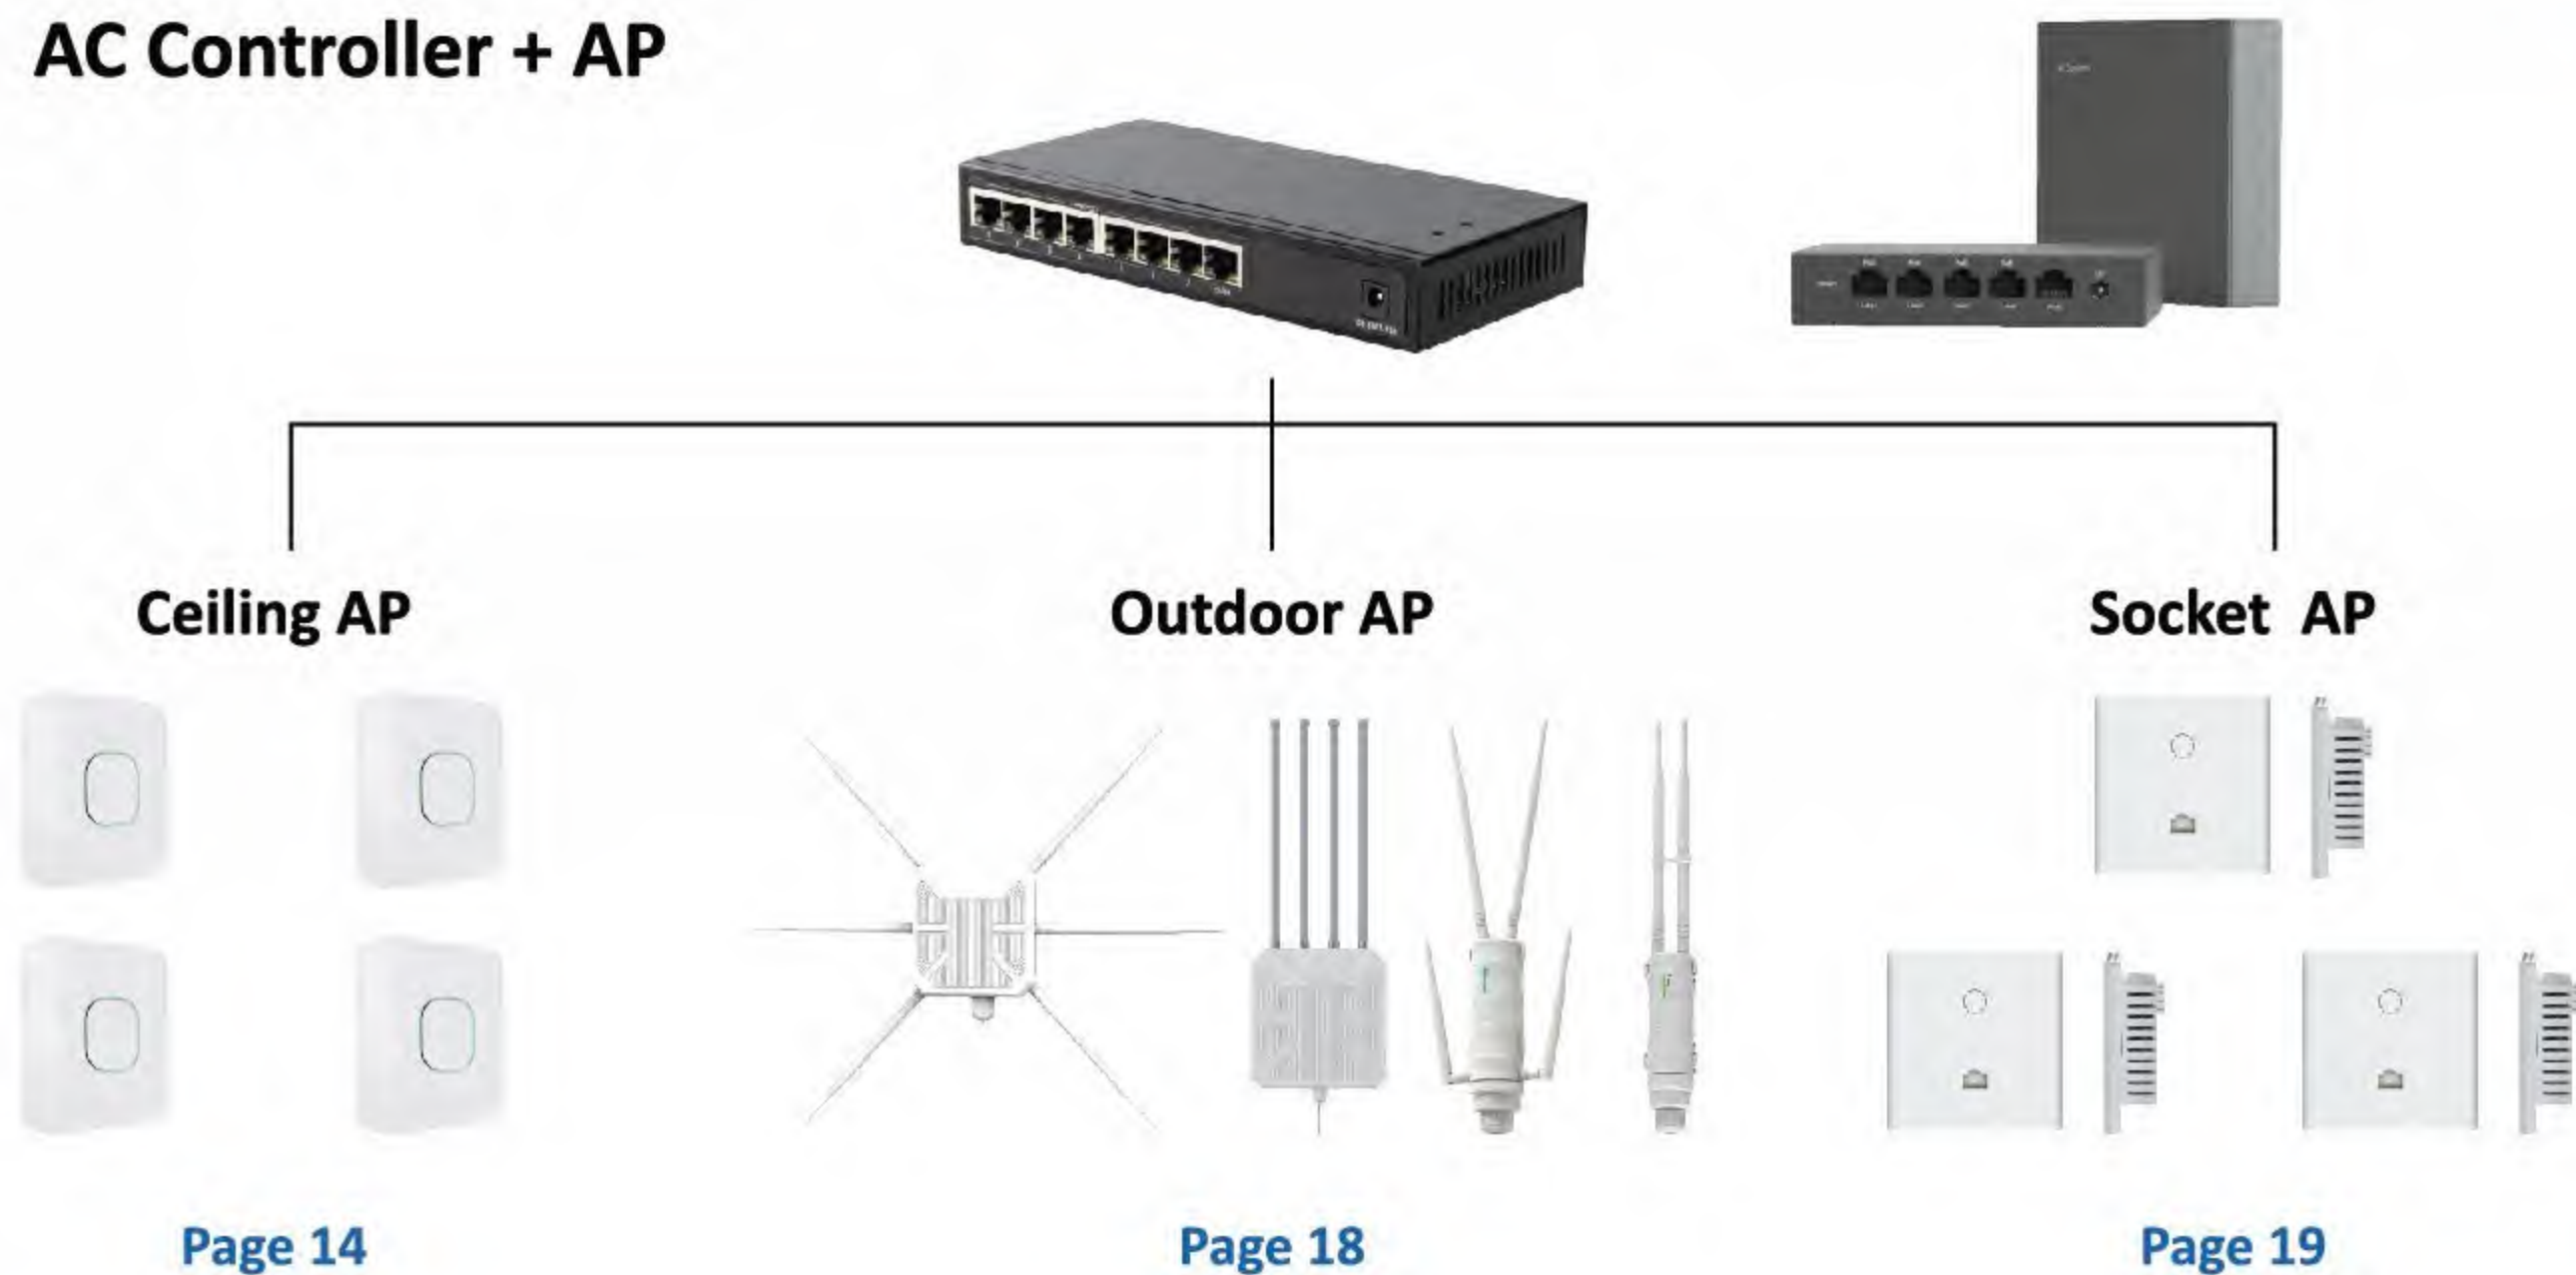

AC Controller + AP