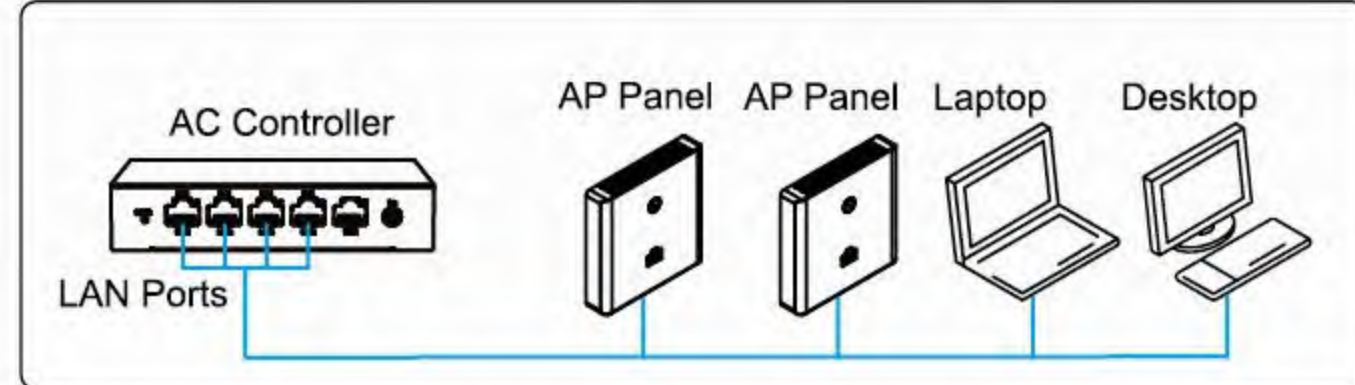

PID: WS-WN701AE-A

8-Port Gigabit AC Controller