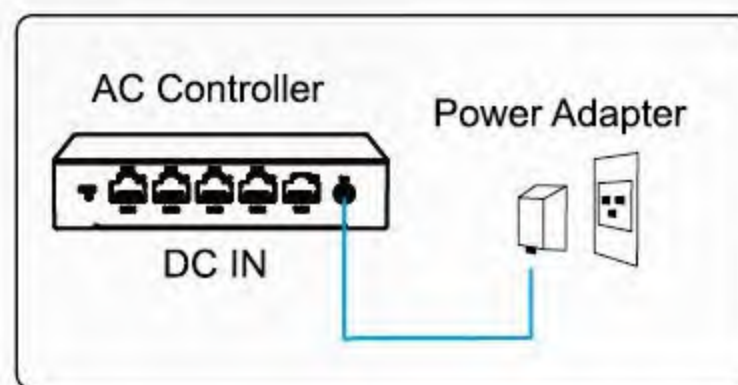

PID: WS-WN701AE-A

8-Port Gigabit AC Controller