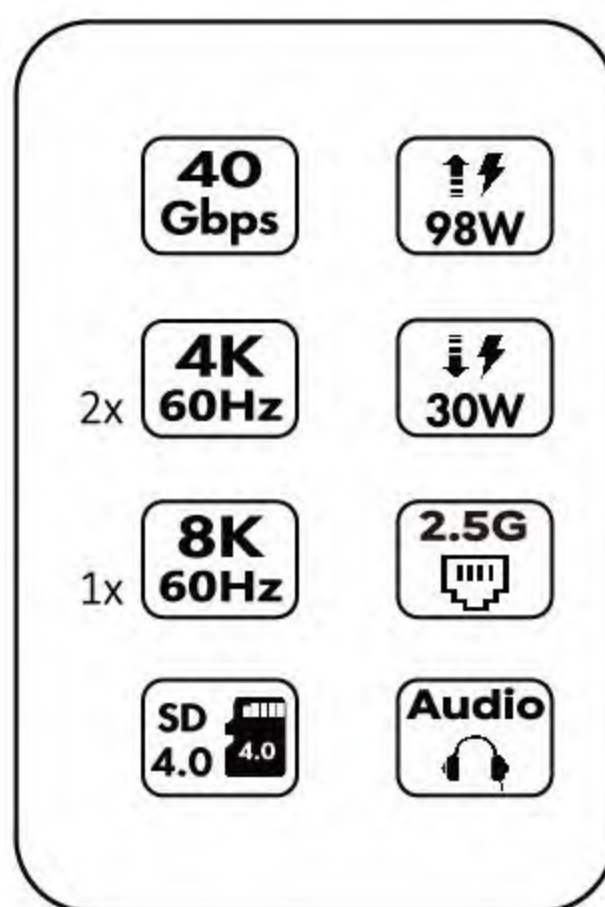

Thunderbolt™ 4 & USB4

Dual Display Docking Station with 98W & 30W Charging

Certified by Intel / Based on Thunderbolt 4 solution / Driverless, Plug & Play