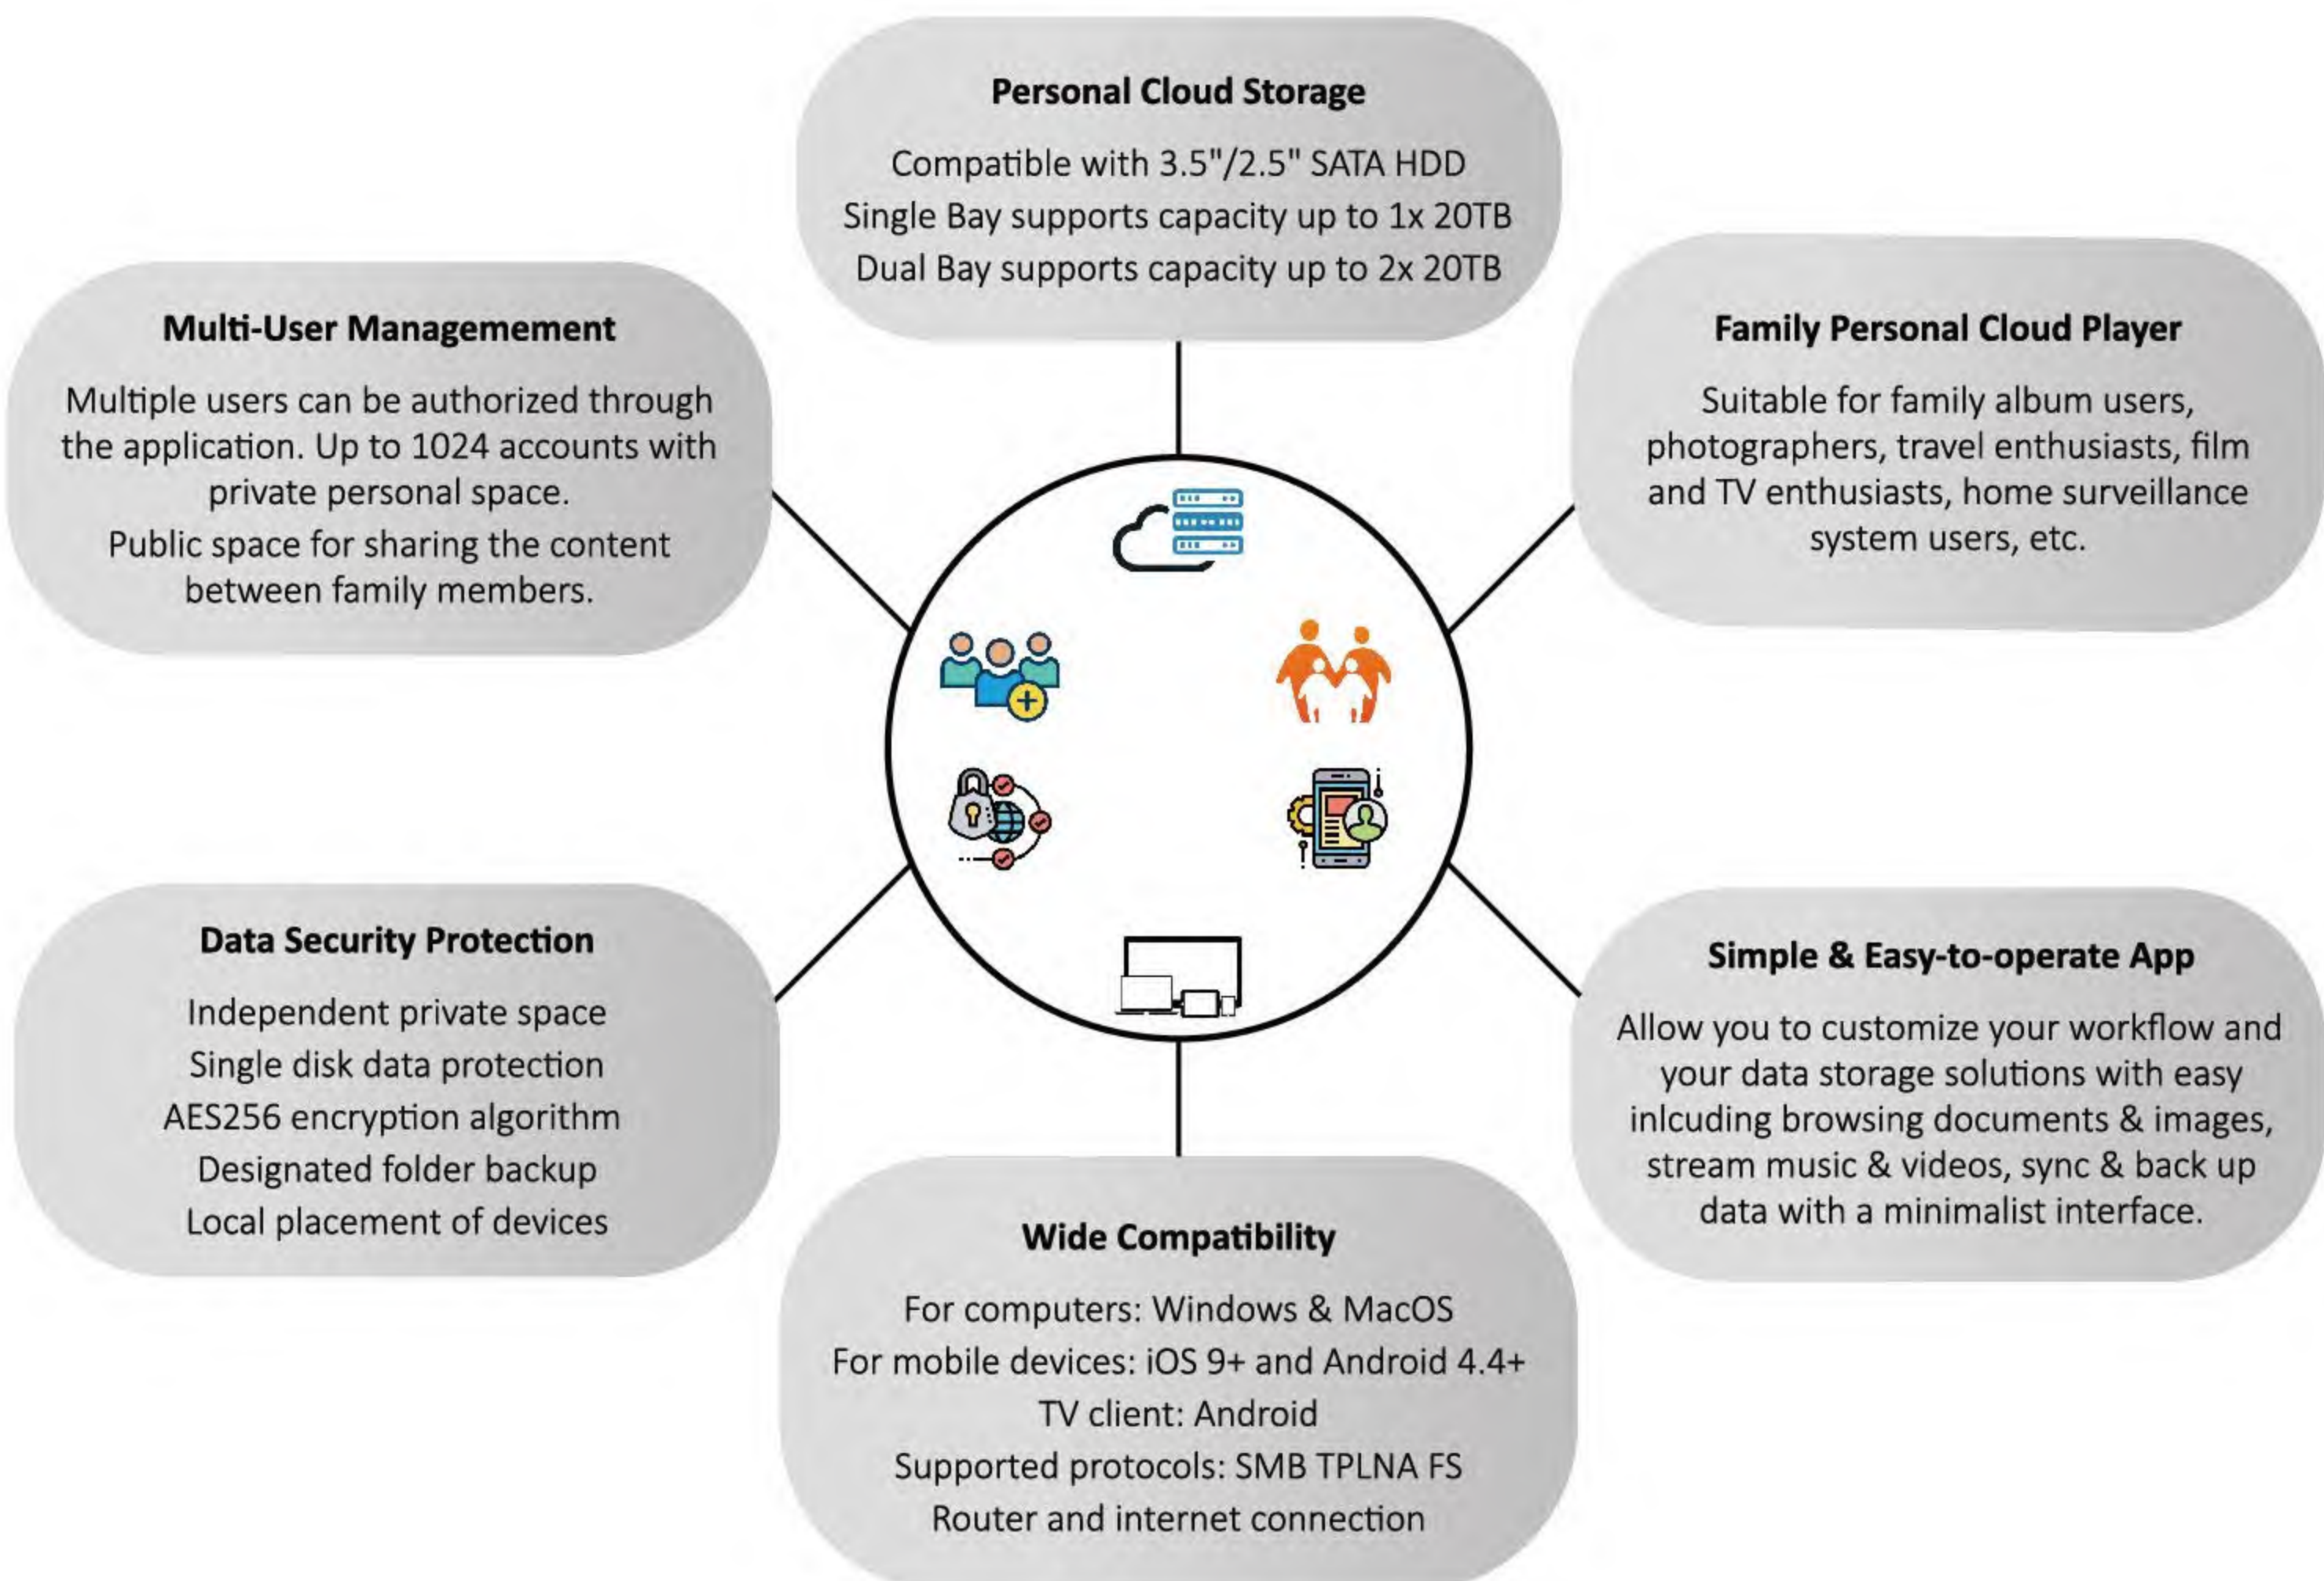

PID: WS-NAS201

Single Bay for 2.5"/3.5" HDD
Support capacity up to 1x 20TB
1x Gigabit Ethernet Port
1x USB-A 3.0