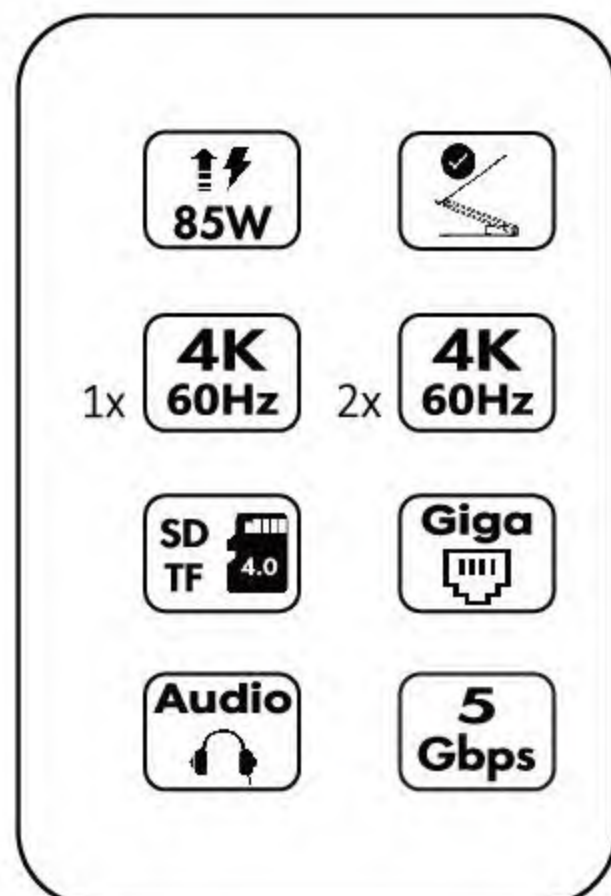

PID: WS-UG69PD6

1x USB-C Port to Host
2x DP1.2 + 2x HDMI 2.0
1x 4K@60Hz or
2x 4K@60Hz or 1x 4K@60Hz
65W Power Delivery
5Gbps data transfer
Gigabit Ethernet
Combo Audio

DisplayLink USB-C /A

Dual Display Universal Docking Station with Ergonomic Laptop Stand

Powered by DisplayLink / Work with USB-C&A laptop / World's First DisplayLink Dock with Ergonomic Laptop Stand.

PID: WS-WS-UG69PD18 Pro

1x USB-C Port to Host
2x DisplayPort 1.2 (4K@60Hz)
2x HDMI 2.0 (4K@60Hz)
1x USB-C (5G)
3x USB-A (1x 5G, 2x 480Mbps)
1x SD/Micro SD 3.0 (104Mbps)
1x Gigabit Ethernet
1x 3.5mm Combo Audio
1x USB-C PD IN 100W