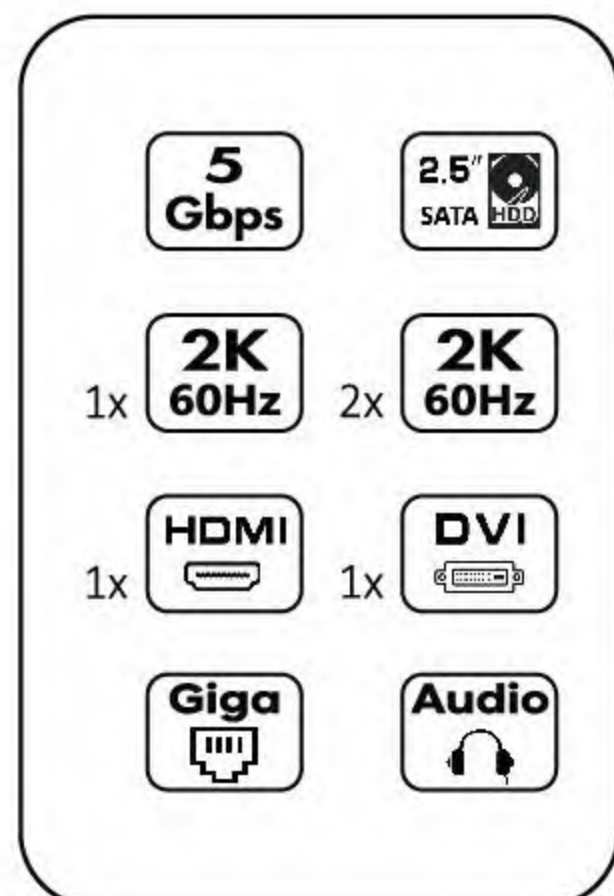

DisplayLink USB-C /A

Dual Display Universal Docking Station with 2.5" HDD Enclosure

Powered by DisplayLink / Work with USB-C&A laptop / Support the True Sharing between Two Hosts with Different Systems