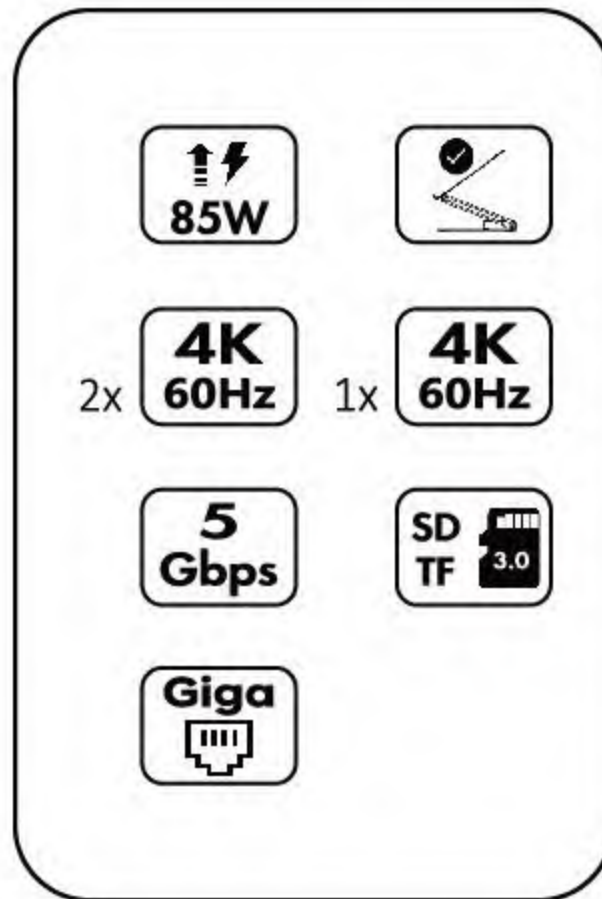

PD 3.0 USB-C MST

Dual Display Docking Station with 85W Charging & Ergonomic Laptop Stand

USB-C Dock with Ergonomic Laptop Stand / Driverless, Plug & Play