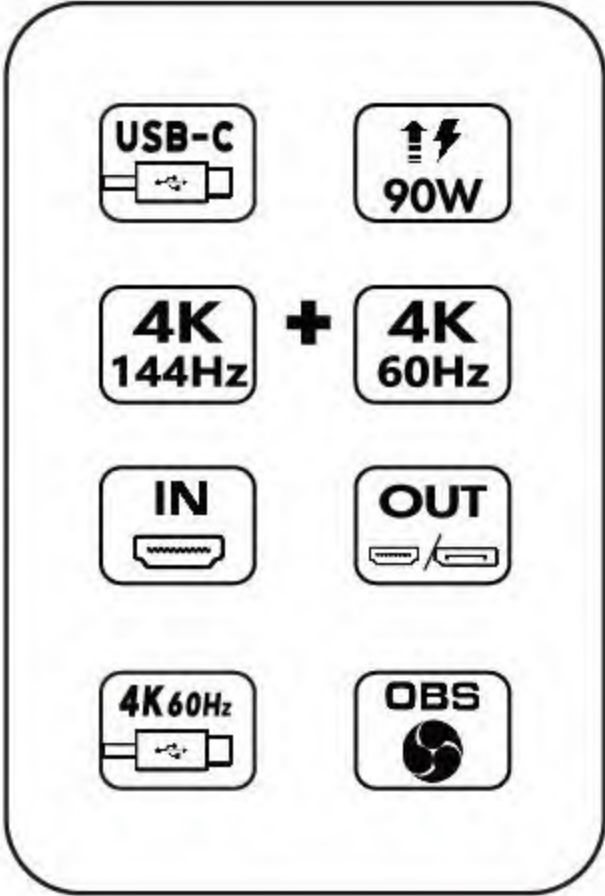

USB-C MST Video Caputer   4K HDMI AV Capture