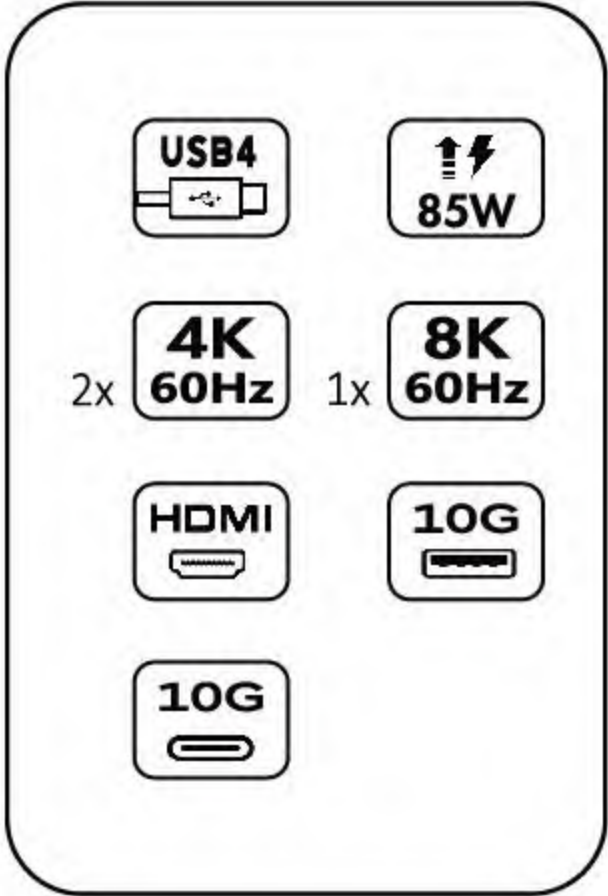

2x	1x

PID: WS-UTD08
 1x USB4 Port to Host with fixed USB4 cable 25cm
 2x DisplayPort 1.4 (8K@60Hz)
 1x USB-C (10G)
 3x USB-A (1x 10G, 2x 480Mbps)
 1x USB-C PD IN 100W

New!

USB4 40G Type-C **Dual HDMI Display Docking Station with 85W Charging**

Based on Intel USB4 solution / Driverless, Plug & Play / Aluminum Alloy Shell with Slim Design

PID: WS-UTD10
 1x USB4 Port to Host with fixed USB4 cable 25cm
 2x HDMI 2.1 (8K@60Hz)
 1x USB-C (10G, 15W)
 3x USB-A (1x 10G, 2x 480Mbps)
 1x USB-C PD IN 100W