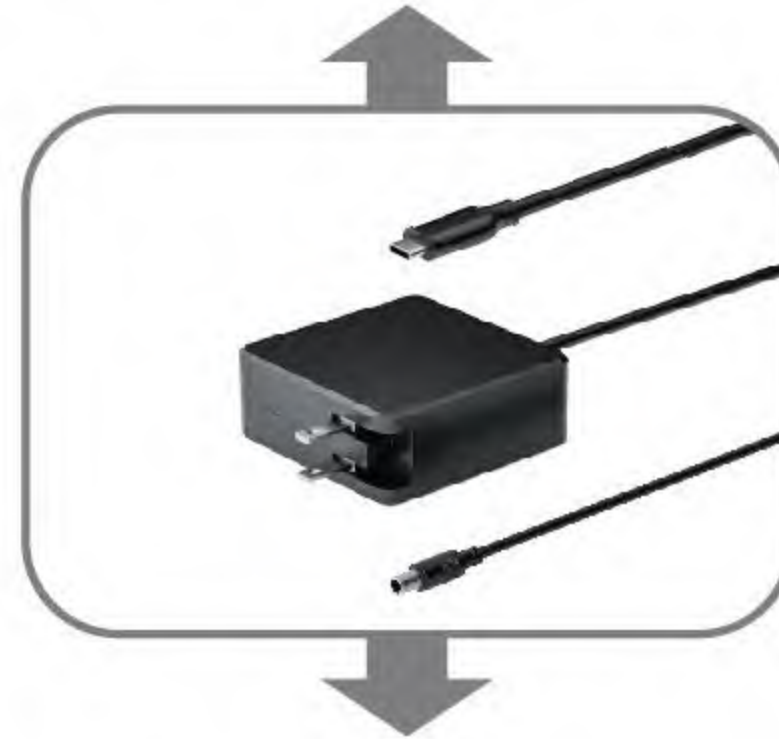

PID: WS-G1005C, WS-G1305C

USB-C PD 100W GaN Power Adapter
USB-C PD 130W GaN Power Adapter

PID: WS-G1004D, WS-G1304D

DC 100W GaN Power Adapter
DC 130W GaN Power Adapter

PID: WS-G1005D, WS-G1305D

USB-C PD 100W GaN Power Adapter
USB-C PD 130W GaN Power Adapter