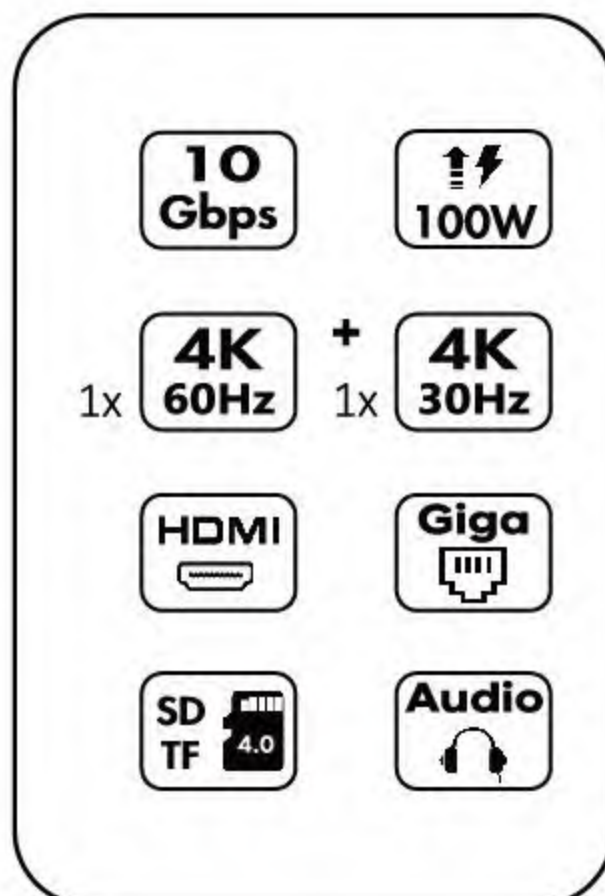

Silicon Motion USB-C /A

Dual Display Universal Docking Station with 100W Charging

Powered by Silicon Motion / Work with USB-C&A laptop