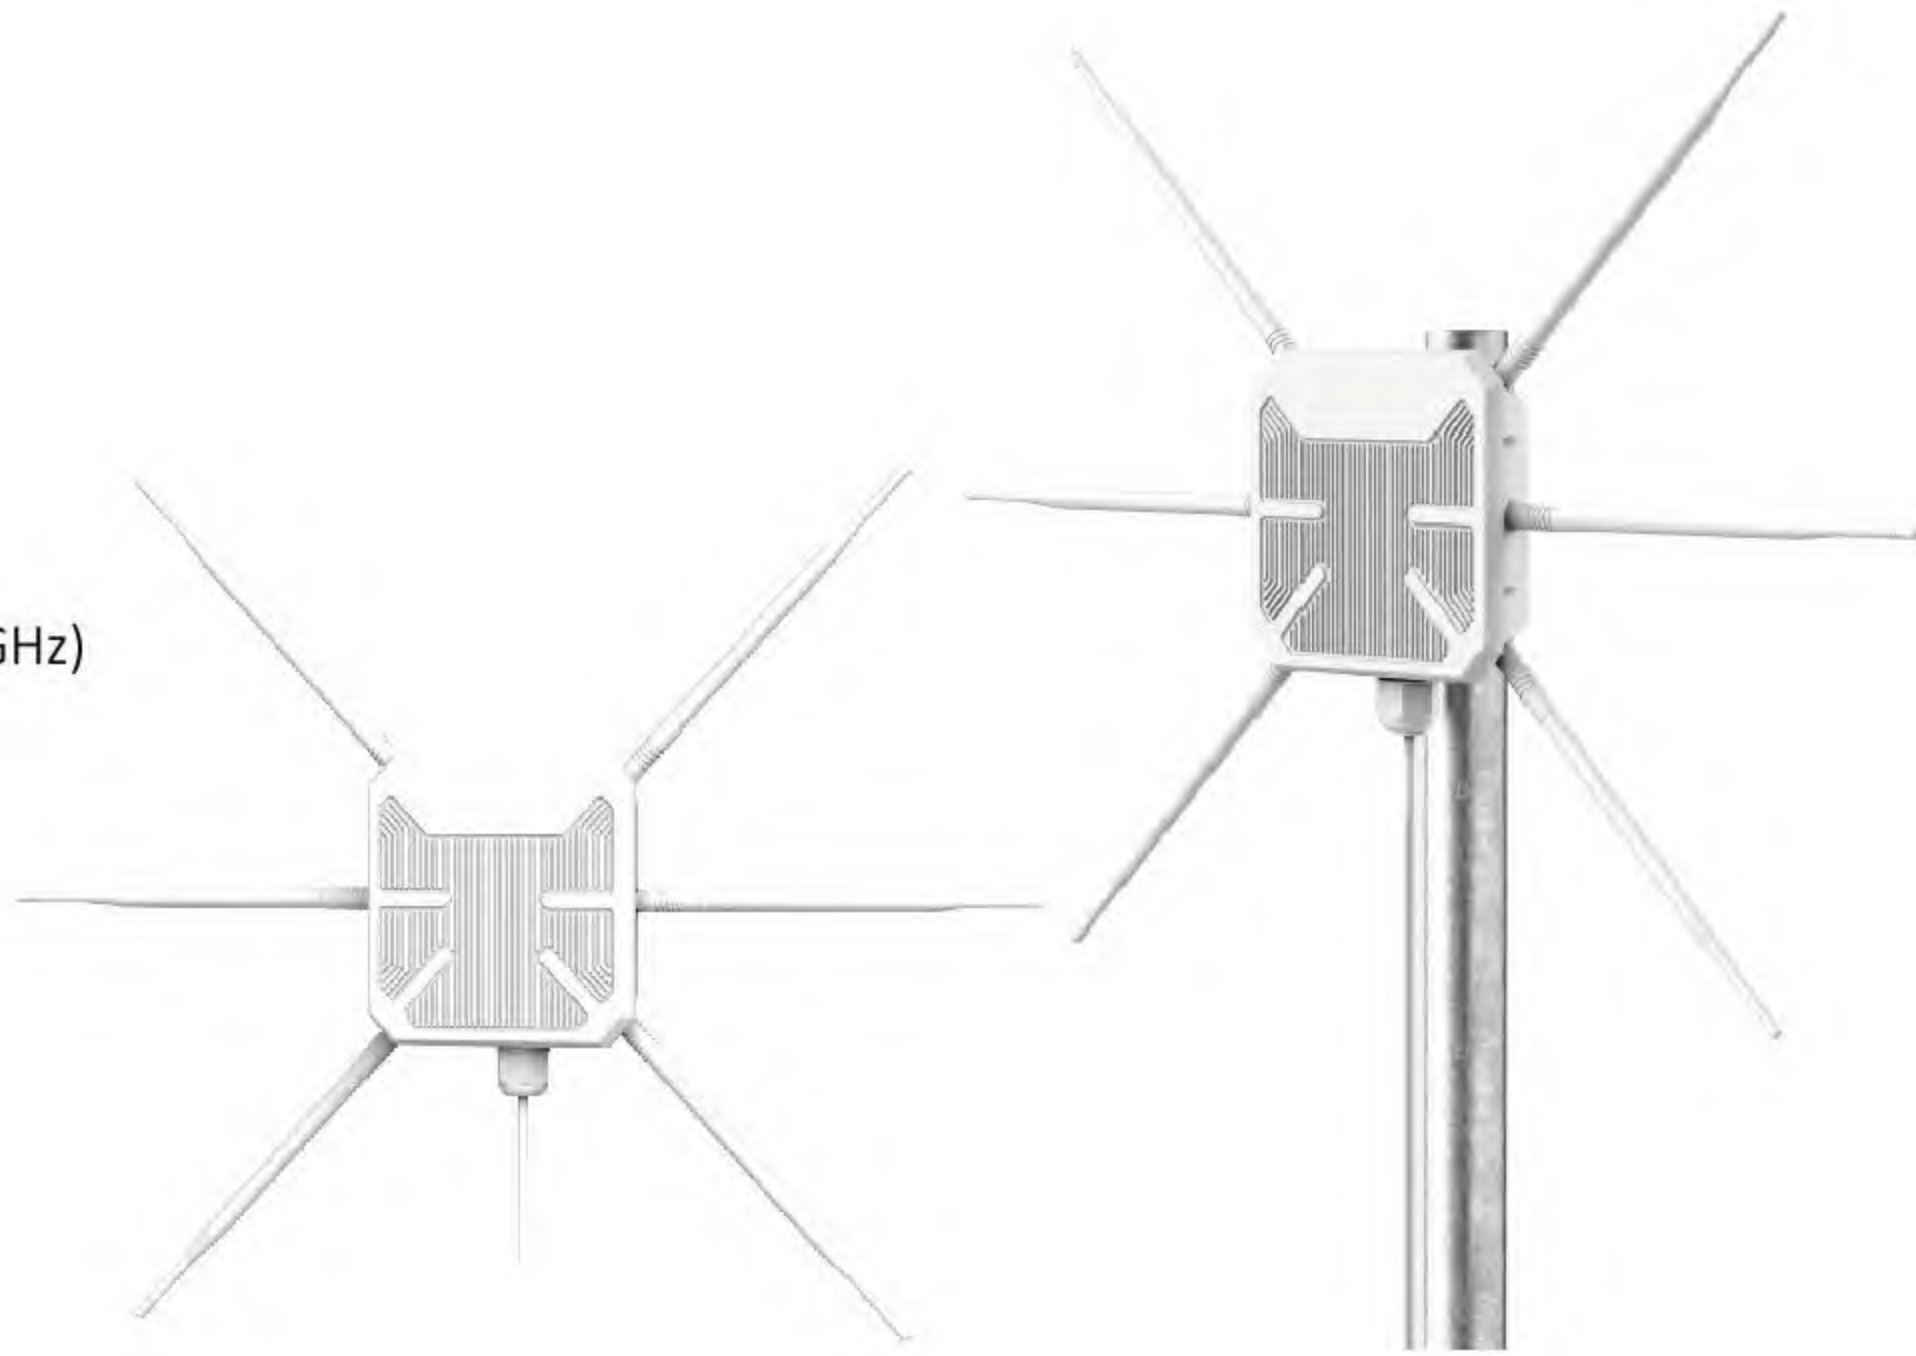

1x Gigabit WAN/LAN/POE port

1x SIM Card Slot

Support Active and Passive POE

Durable Waterproof IP67 Enclosure

5G

3000Mbps

AX3000

6000Mbps