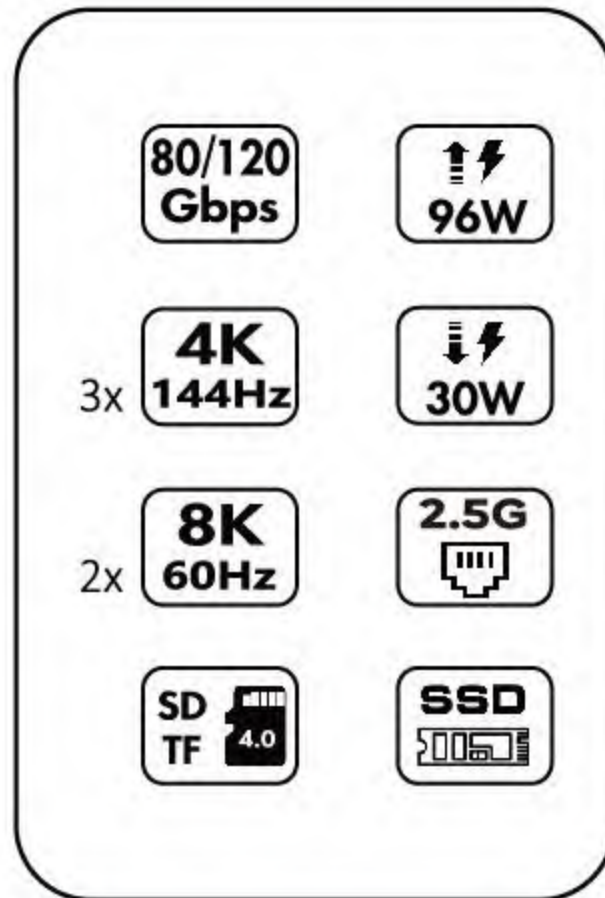

Thunderbolt™ 5

Triple Display Dock with Tool Free SSD Enclosure, 140W & 30W Charging

Based on Intel Thunderbolt 5 solution / Tool Free SSD Enclosure / Driverless, Plug & Play