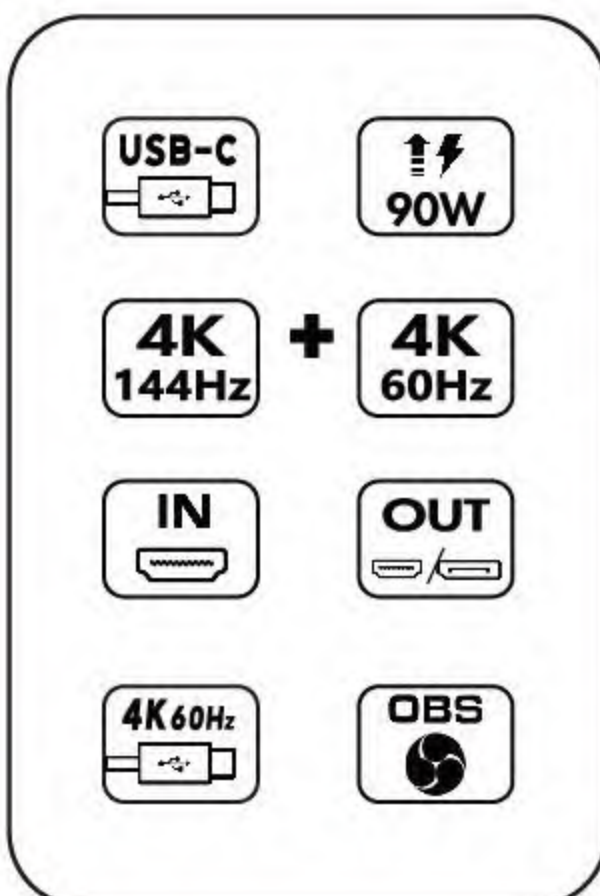

USB-C MST Video Caputer

4K HDMI AV Capture