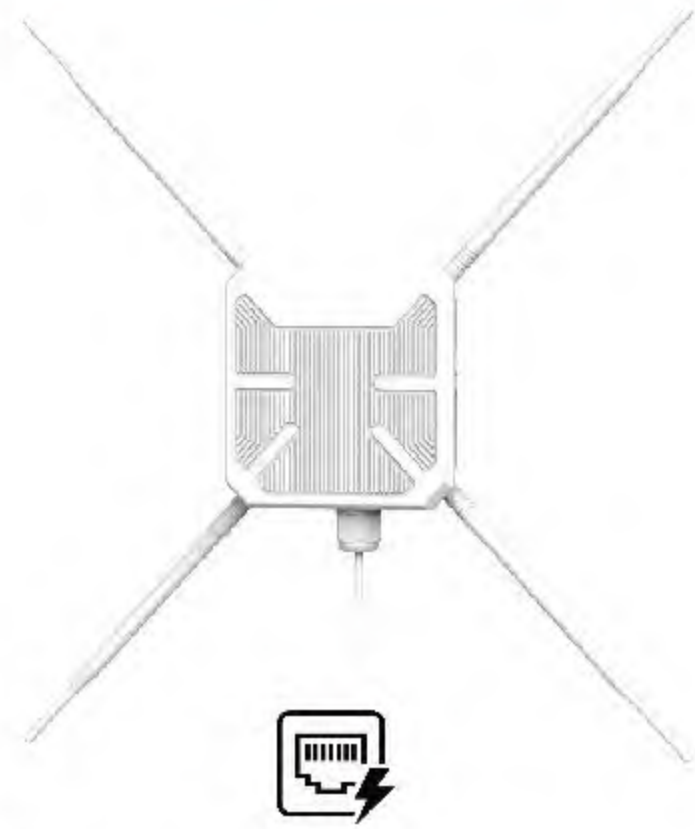

Wi-Fi 4 Outdoor AP

High Power N300 Single Band Outdoor AP with POE

300Mbps

N300

PID: WS-WN589HN2

Wi-Fi 4, 300Mbps (2.4GHz)
7dBi External Omini Directional Antennas
1x 100M WAN/LAN/POE
Support Active POE (Power Over Ethernet)
Durable, Weatherproof IP67 Enclosure

300Mbps

N300

PID: WS-WN570HN2-B

Wi-Fi 4, 300Mbps (2.4GHz)
7dBi External Omini Directional Antennas
1x 100M WAN/LAN/POE
Support Active POE (Power Over Ethernet)
Durable, Weatherproof IP67 Enclosure

300Mbps

N300