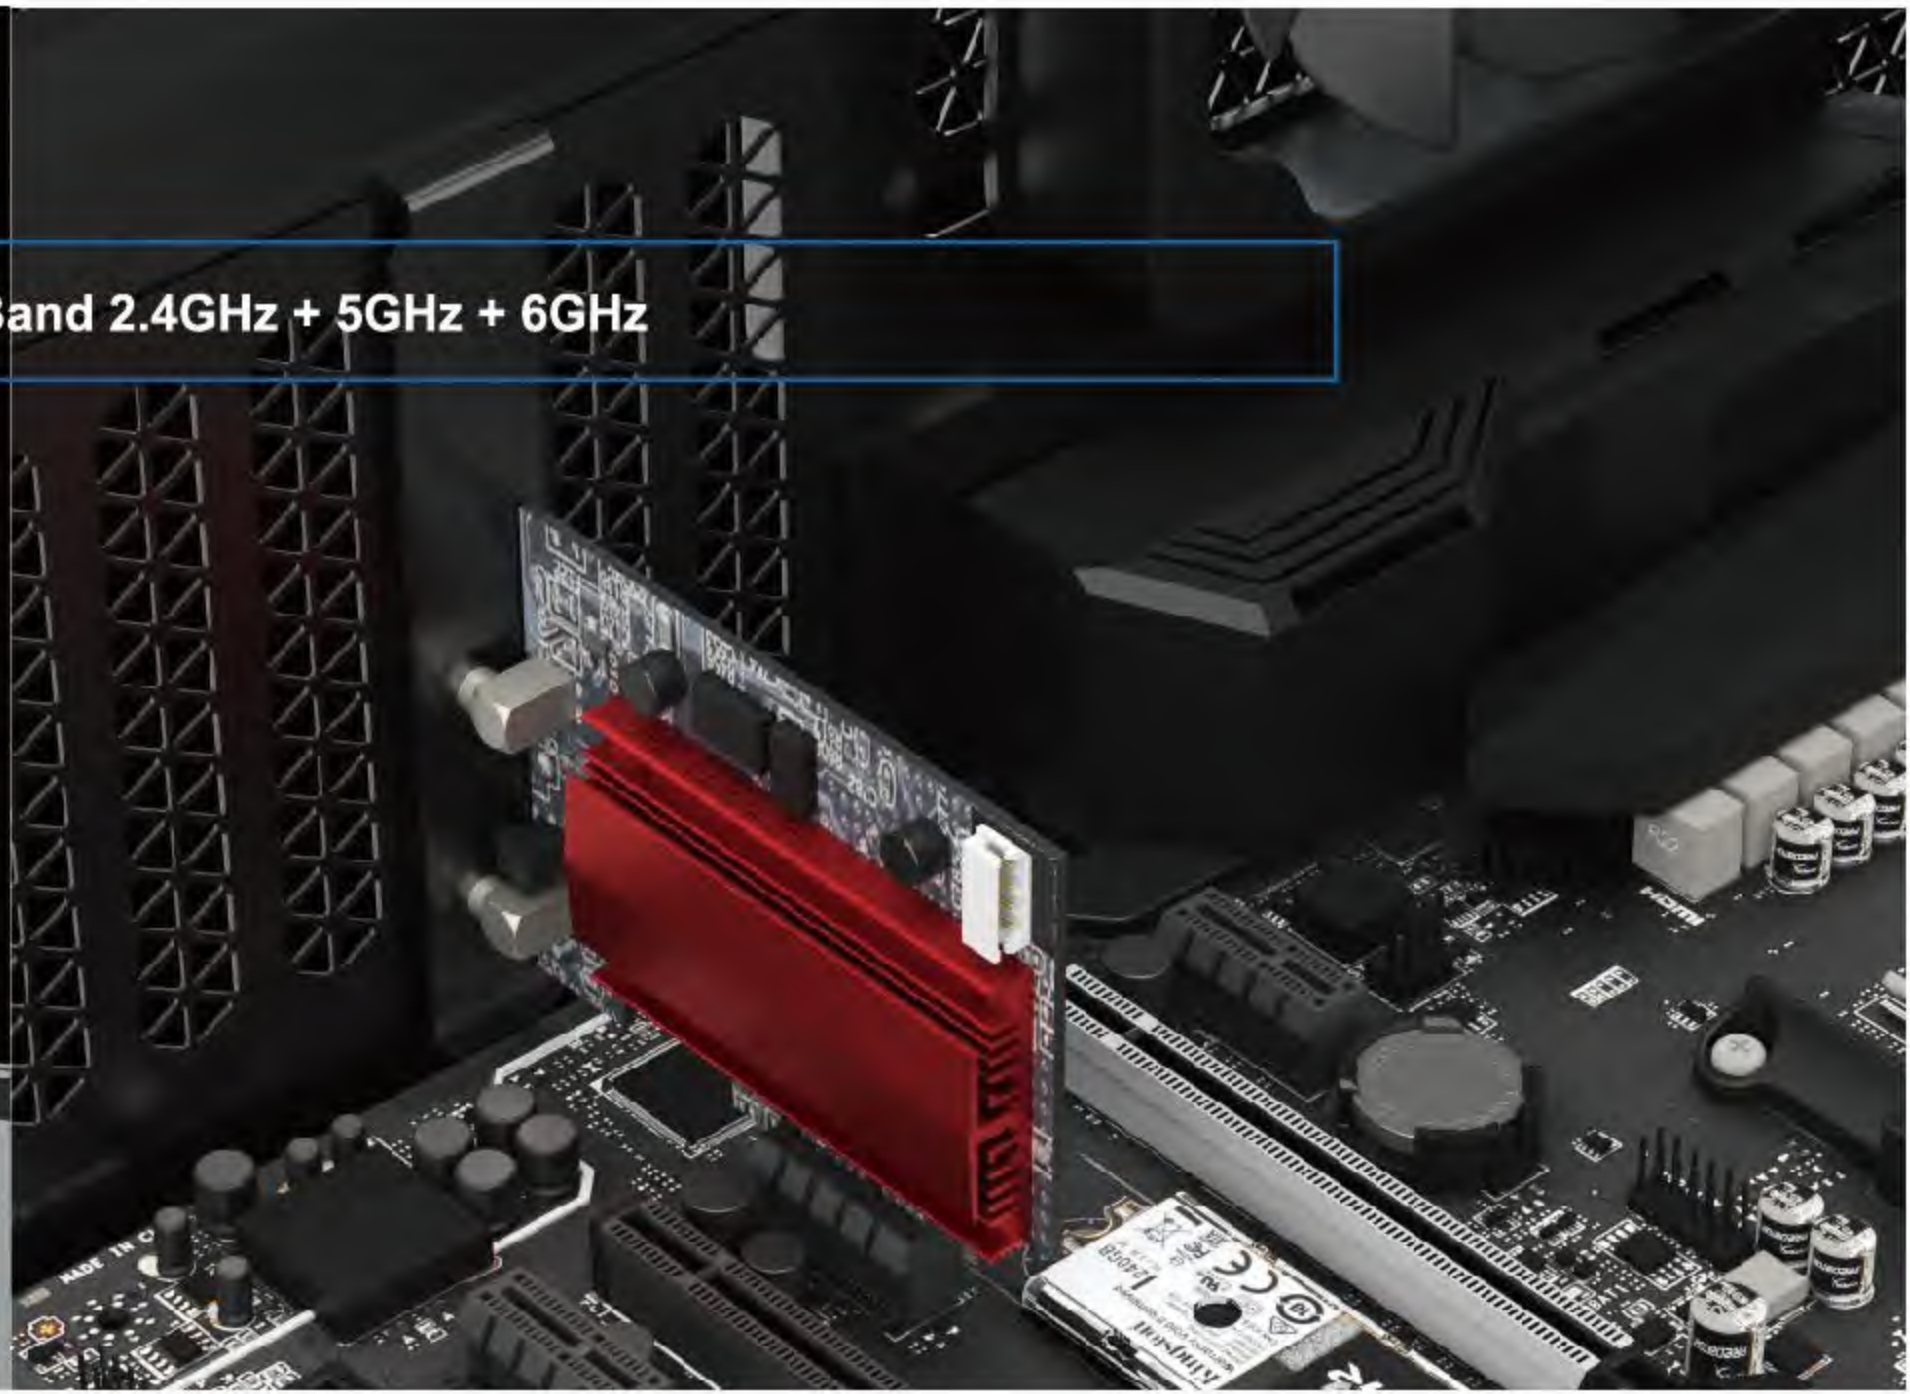

Wi-Fi 7/6E/6 PCI-e Adapter

BE8800, AX5400, AX3000, Tri-Band 2.4GHz + 5GHz + 6GHz