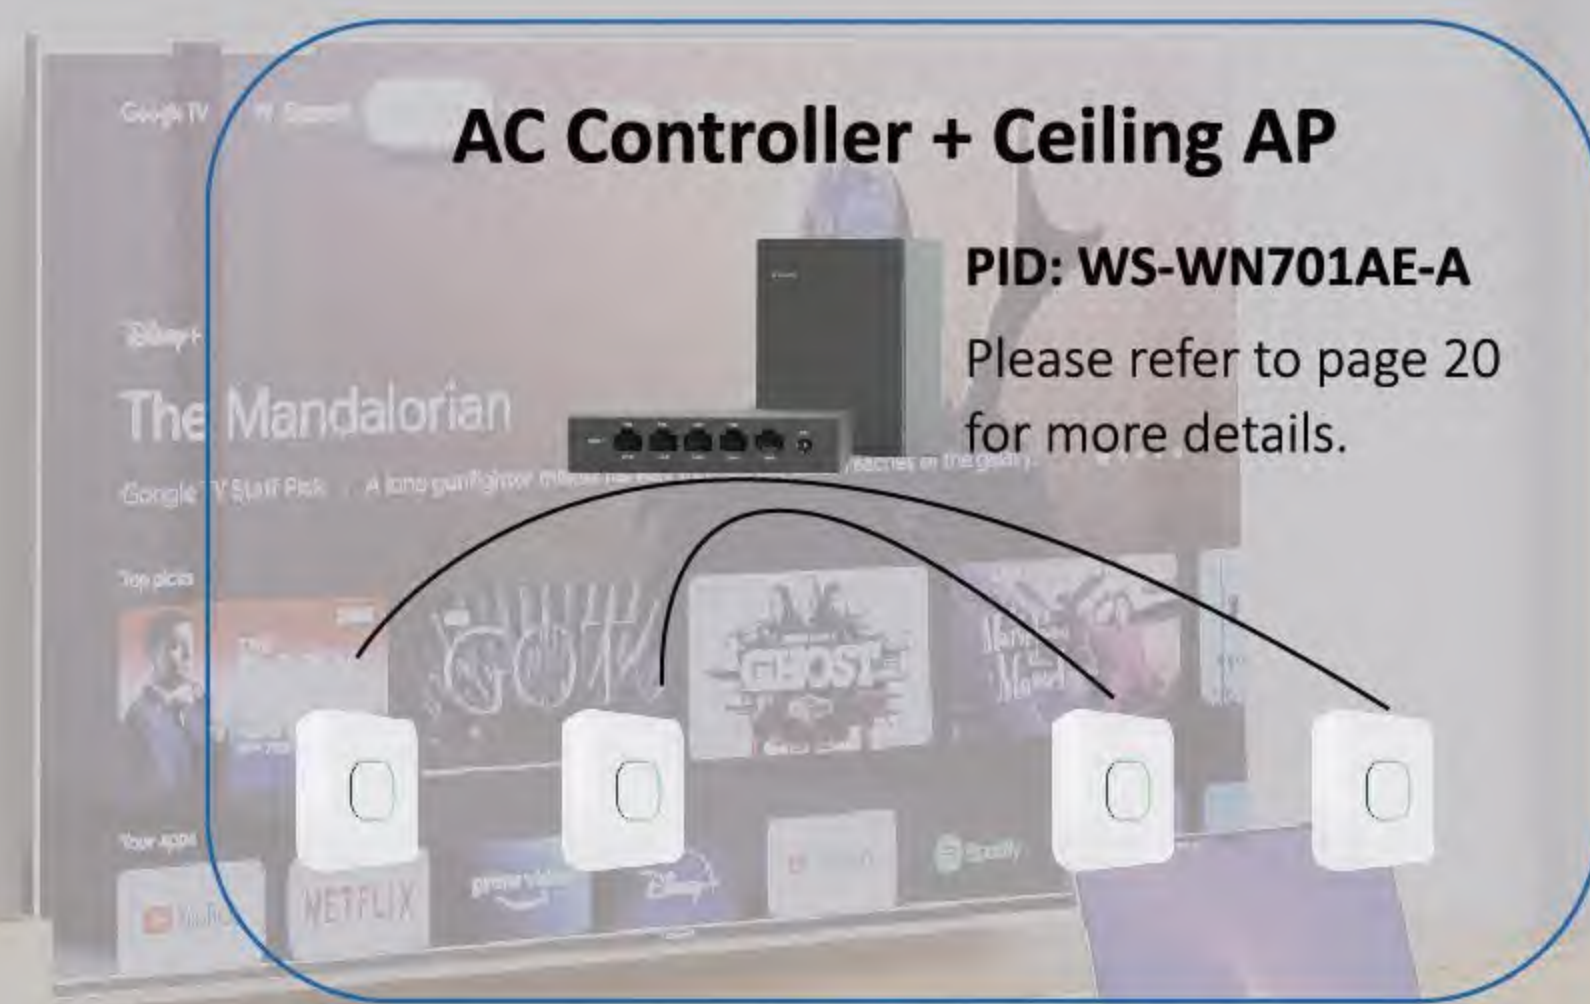

Wireless Ceiling AP/Router

BE12800, AX5400, AX3000, AC1200 Ceiling AP/Router with POE

12800Mbps

BE12800

PID: WS-WNZ712A

Wi-Fi 7, 1337Mbps (2.4GHz) + 5765Mbps (5GHz) + 5765Mbps (6GHz)
1x 10Gigabit SFP + 1x 10Gigabit WAN (PoE)
+ 1x 10Gigabit LAN + 1x M.2 Prot
AP, Wi-Fi Router, Mesh Router/Extender
VLAN, PPTP, L2TP
Support Winstars AC Controller

5400Mbps

AX5400

PID: WS-WNZ611B

Wi-Fi 6E, 1337Mbps (2.4GHz) + 5765Mbps (5GHz)
+ 5765Mbps (6GHz)
1x Gigabit SFP + 1x Gigabit WAN + 1x Gigabit LAN
AP, Wi-Fi Router, Mesh Router/Extender
VLAN, PPTP, L2TP
Support Winstars AC Controller

3000Mbps

AX3000

PID: WS-WNA202X3

Wi-Fi 6, 2402Mbps (5GHz) + 573Mbps (2.4GHz)
5x 5dBi Internal Antennas
1x Gigabit WAN/POE In port + 1x Gigabit LAN/POE Out Port
AP, Wi-Fi Router, Mesh Router/Extender
VLAN, PPTP, L2TP
Support Winstars AC Controller

1200Mbps

AC1200

PID: WS-WNA202A2-B

Wi-Fi 5, 867Mbps (5GHz) + 300Mbps (2.4GHz)
4x 5dBi External Antennas
1x Fast WAN/LAN/POE port + 2x Fast LAN Ports
AP, Wi-Fi Router
VLAN, PPTP, L2TP
Support Winstars AC Controller

AC Controller + Ceiling AP

PID: WS-WN701AE-A

Please refer to page 20
for more details.