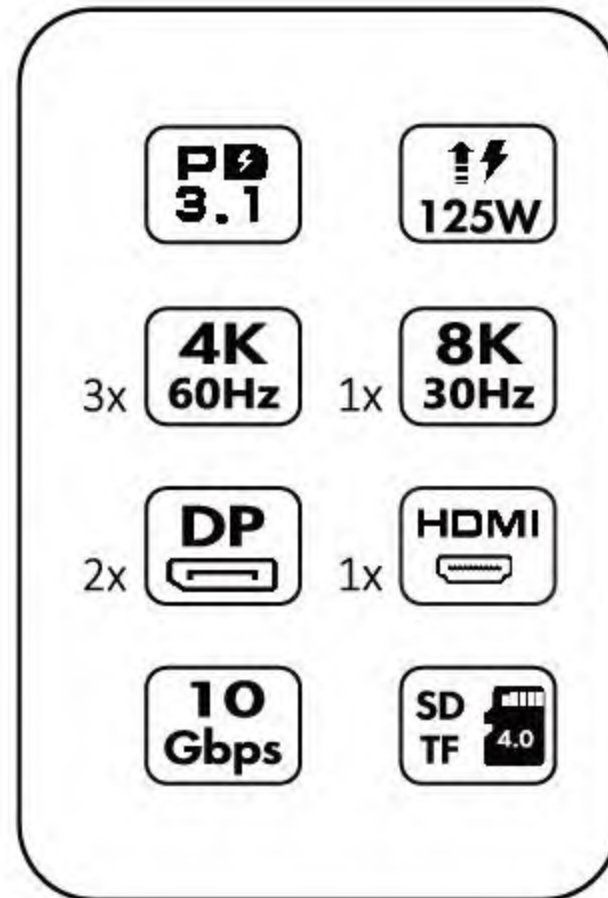

PD 3.1 USB-C MST

Triple Display Docking Station with 125W Charging

Based on PD 3.1 Technology supporting PD 140W Pass Through Charging / Driverless, Plug & Play