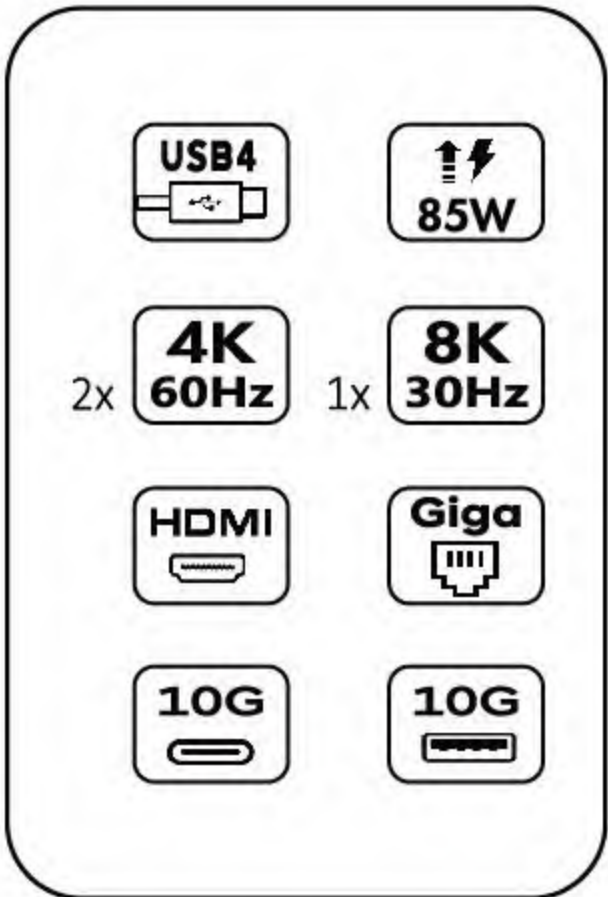

USB4 40G Type-C **Single HDMI Display Docking Station with 85W Charging**

Certified by Intel / Based on solution / Driverless, Plug & Play / World's First Thunderbolt 4 Dock with SSD Enclosure