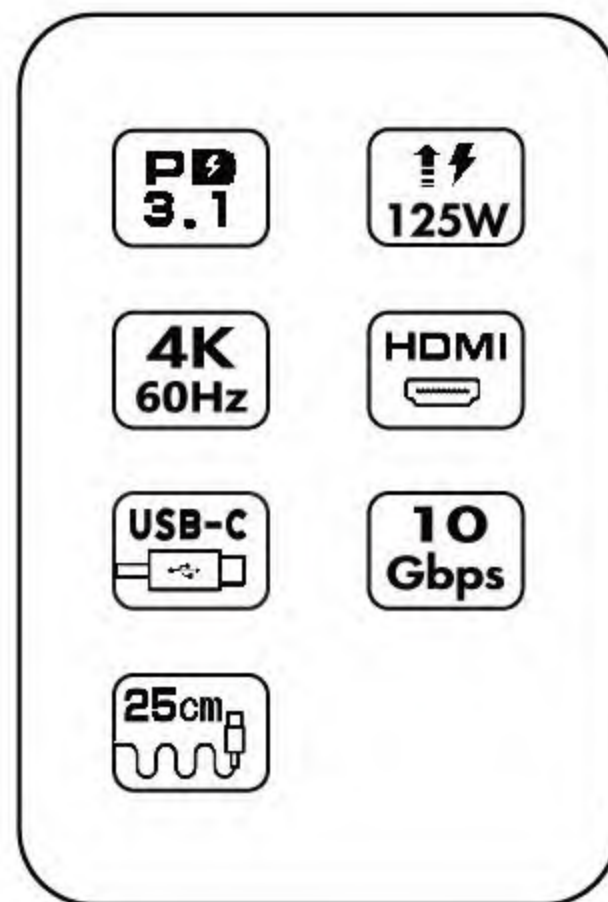

PD 3.1 USB-C SST

Single Display Mini Docking Station with 125W Charging

Based on PD 3.1 Technology supporting 140W Pass Through Charging / Driverless, Plug & Play