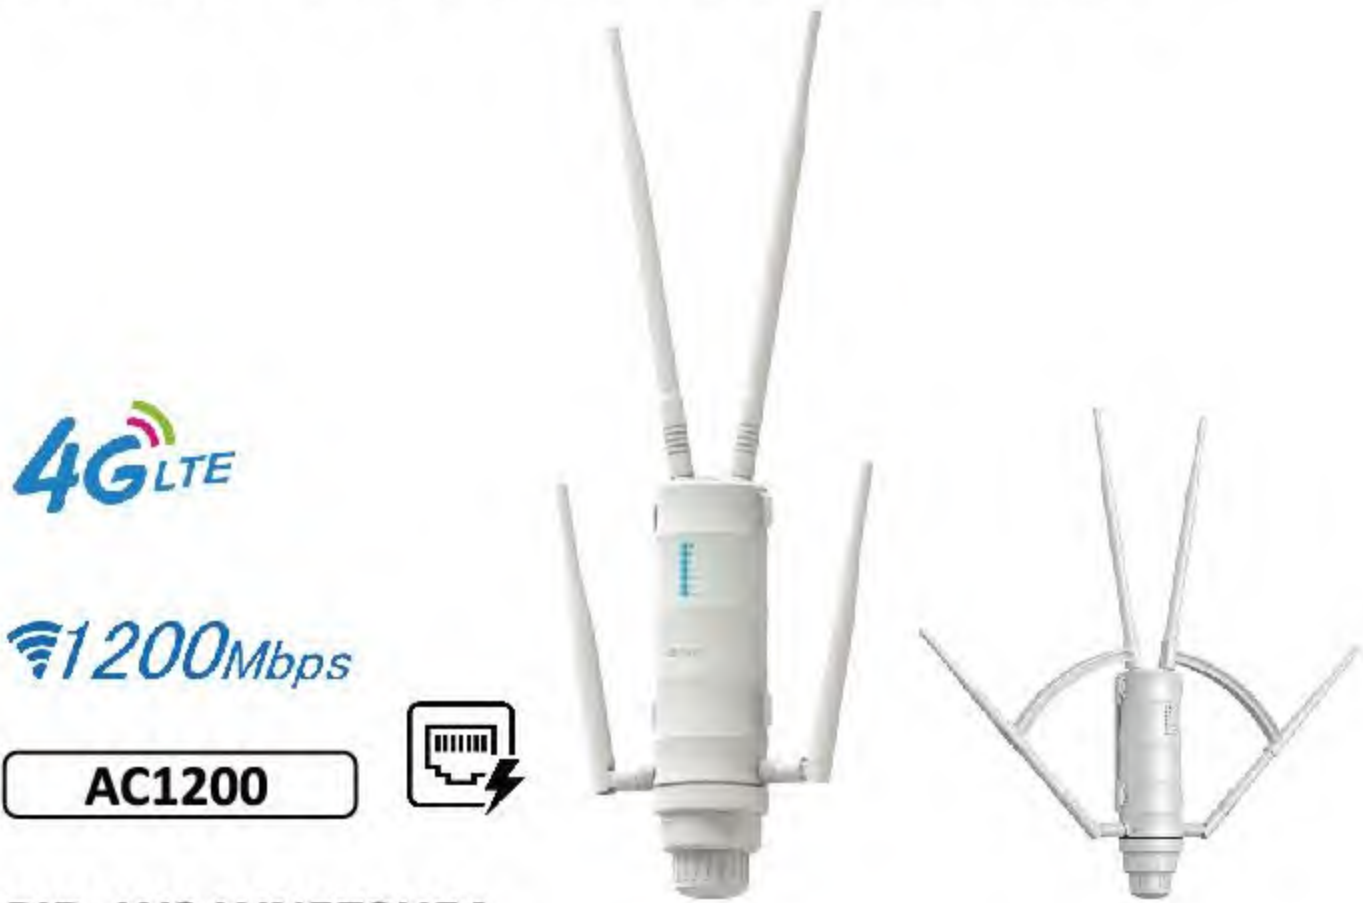

12dBi
Antennas

WS-WN573HP1

Wi-Fi 6/5 Outdoor AP High Power AX3000, AC1200, AC600 Dual Band Outdoor AP with POE

4G LTE
3000Mbps
AX3000

PID: WS-WN588HE4/E4D
Wi-Fi 6, 5402Mbps(5GHz) + 300Mbps(2.4GHz)
7dBi External Omini Directional Antennas
1x Gigabit WAN/LAN/POE
Support Active POE (Power Over Ethernet)
Support AP, Router, 4G LTE Cellular Router Mode

1200Mbps
AC1200

PID: WS-WN588HG3
Wi-Fi 5, 867Mbps (5GHz) + 300Mbps (2.4GHz)
7dBi External Omini Directional Antennas
1x Gigabit WAN/LAN/POE
Support Active POE (Power Over Ethernet)
Durable, Weatherproof IP67 Enclosure
Support AP, Router Mode

4G LTE
1200Mbps
AC1200

PID: WS-WN572HE4
Wi-Fi 5, 867Mbps (5GHz) + 300Mbps (2.4GHz)
4x 7dBi External Omini Directional Antennas
1x Gigabit WAN/LAN/POE port, 1x Gigabit LAN Port
Support Passive POE (Power Over Ethernet)
Durable, Weatherproof IP67 Enclosure
Support AP, Router Mode