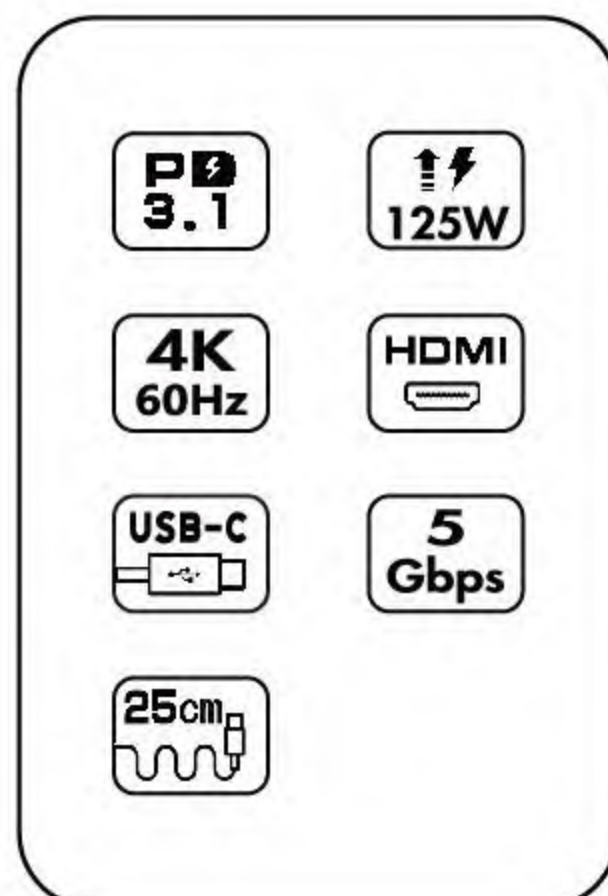

PD 3.1 USB-C SST

Single Display Docking Station with 125W Charging

Based on PD 3.1 Technology supporting 140W Pass Through Charging / Driverless, Plug & Play