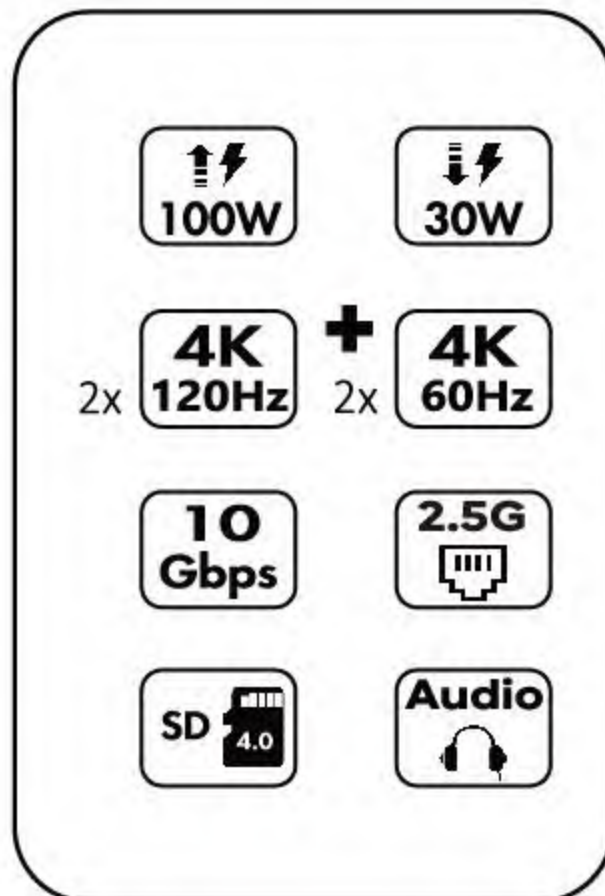

DisplayLink USB-C /A

Quad Display Docking Station with 100W & 30W Charging

Powered by DisplayLink / Work with USB-C&A laptop / Highest Spec. DisplayLink Universal Dock available in global market