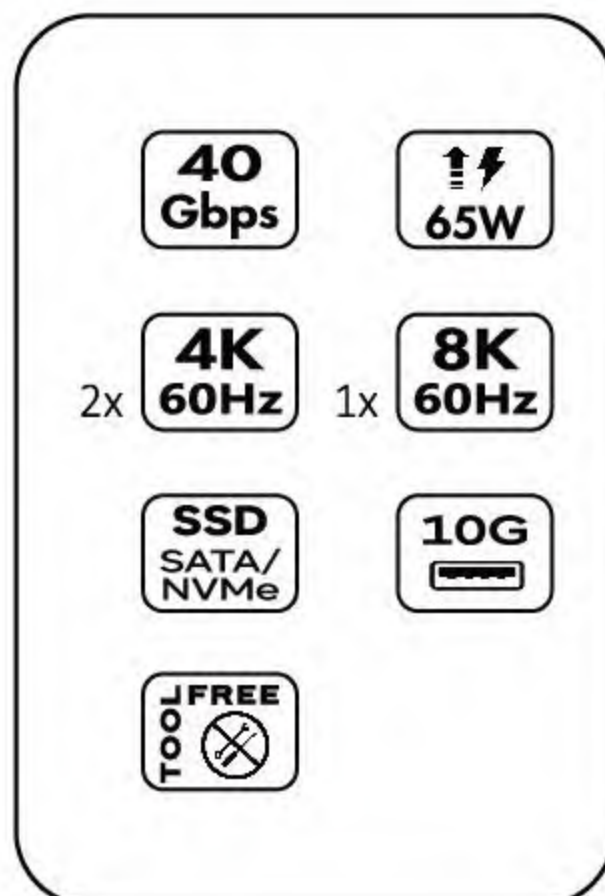

THUNDERBOLT™ 4 & USB4

Dual Display Dock with 65W Charging & Tool Free NVMe SSD Enclosure

Certified by Intel / Based on Thunderbolt 4 solution / Driverless, Plug & Play