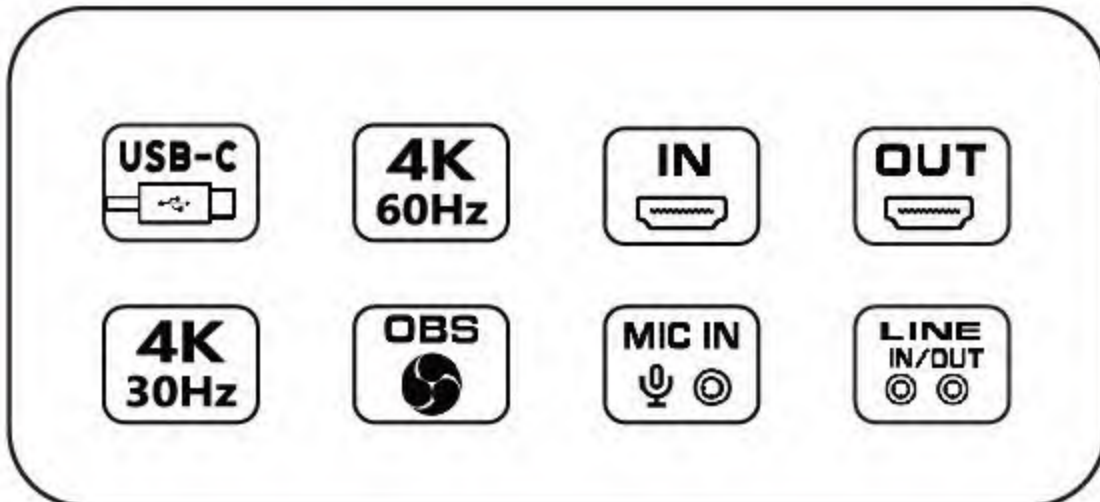

HDMI AV Capture + High Definition Game Recorder