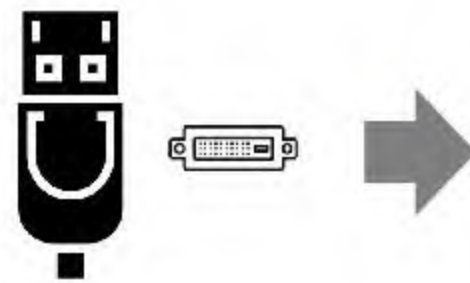

PID: WS-UG17H2

USB-C to HDMI
1920x1080@60Hz