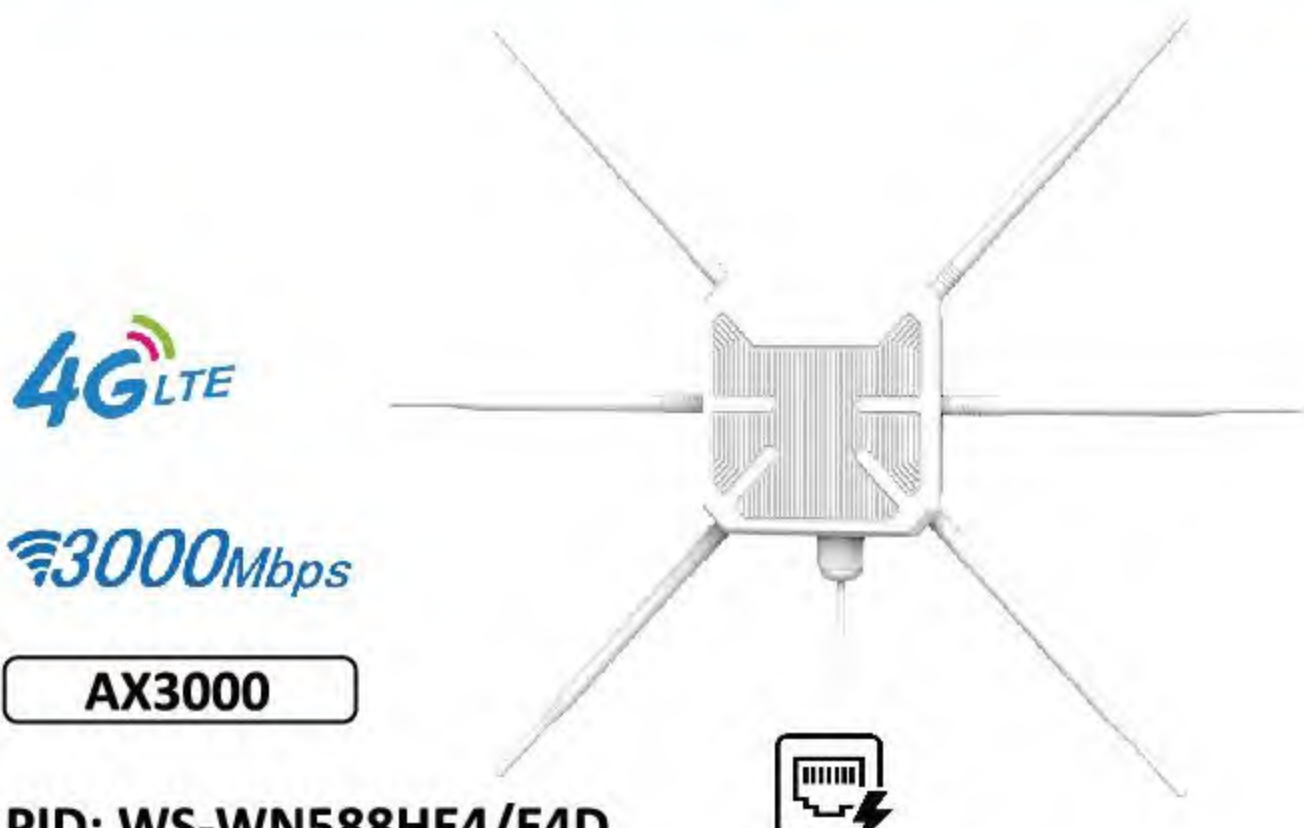

Wi-Fi 6/5 Outdoor AP High Power AX3000, AC1200, AC600 Dual Band Outdoor AP with POE

4G LTE
3000Mbps
AX3000

PID: WS-WN588HE4/E4D
Wi-Fi 6, 5402Mbps(5GHz) + 300Mbps(2.4GHz)
7dBi External Omini Directional Antennas
1x Gigabit WAN/LAN/POE
Support Active POE (Power Over Ethernet)
Support AP, Router, 4G LTE Cellular Router Mode