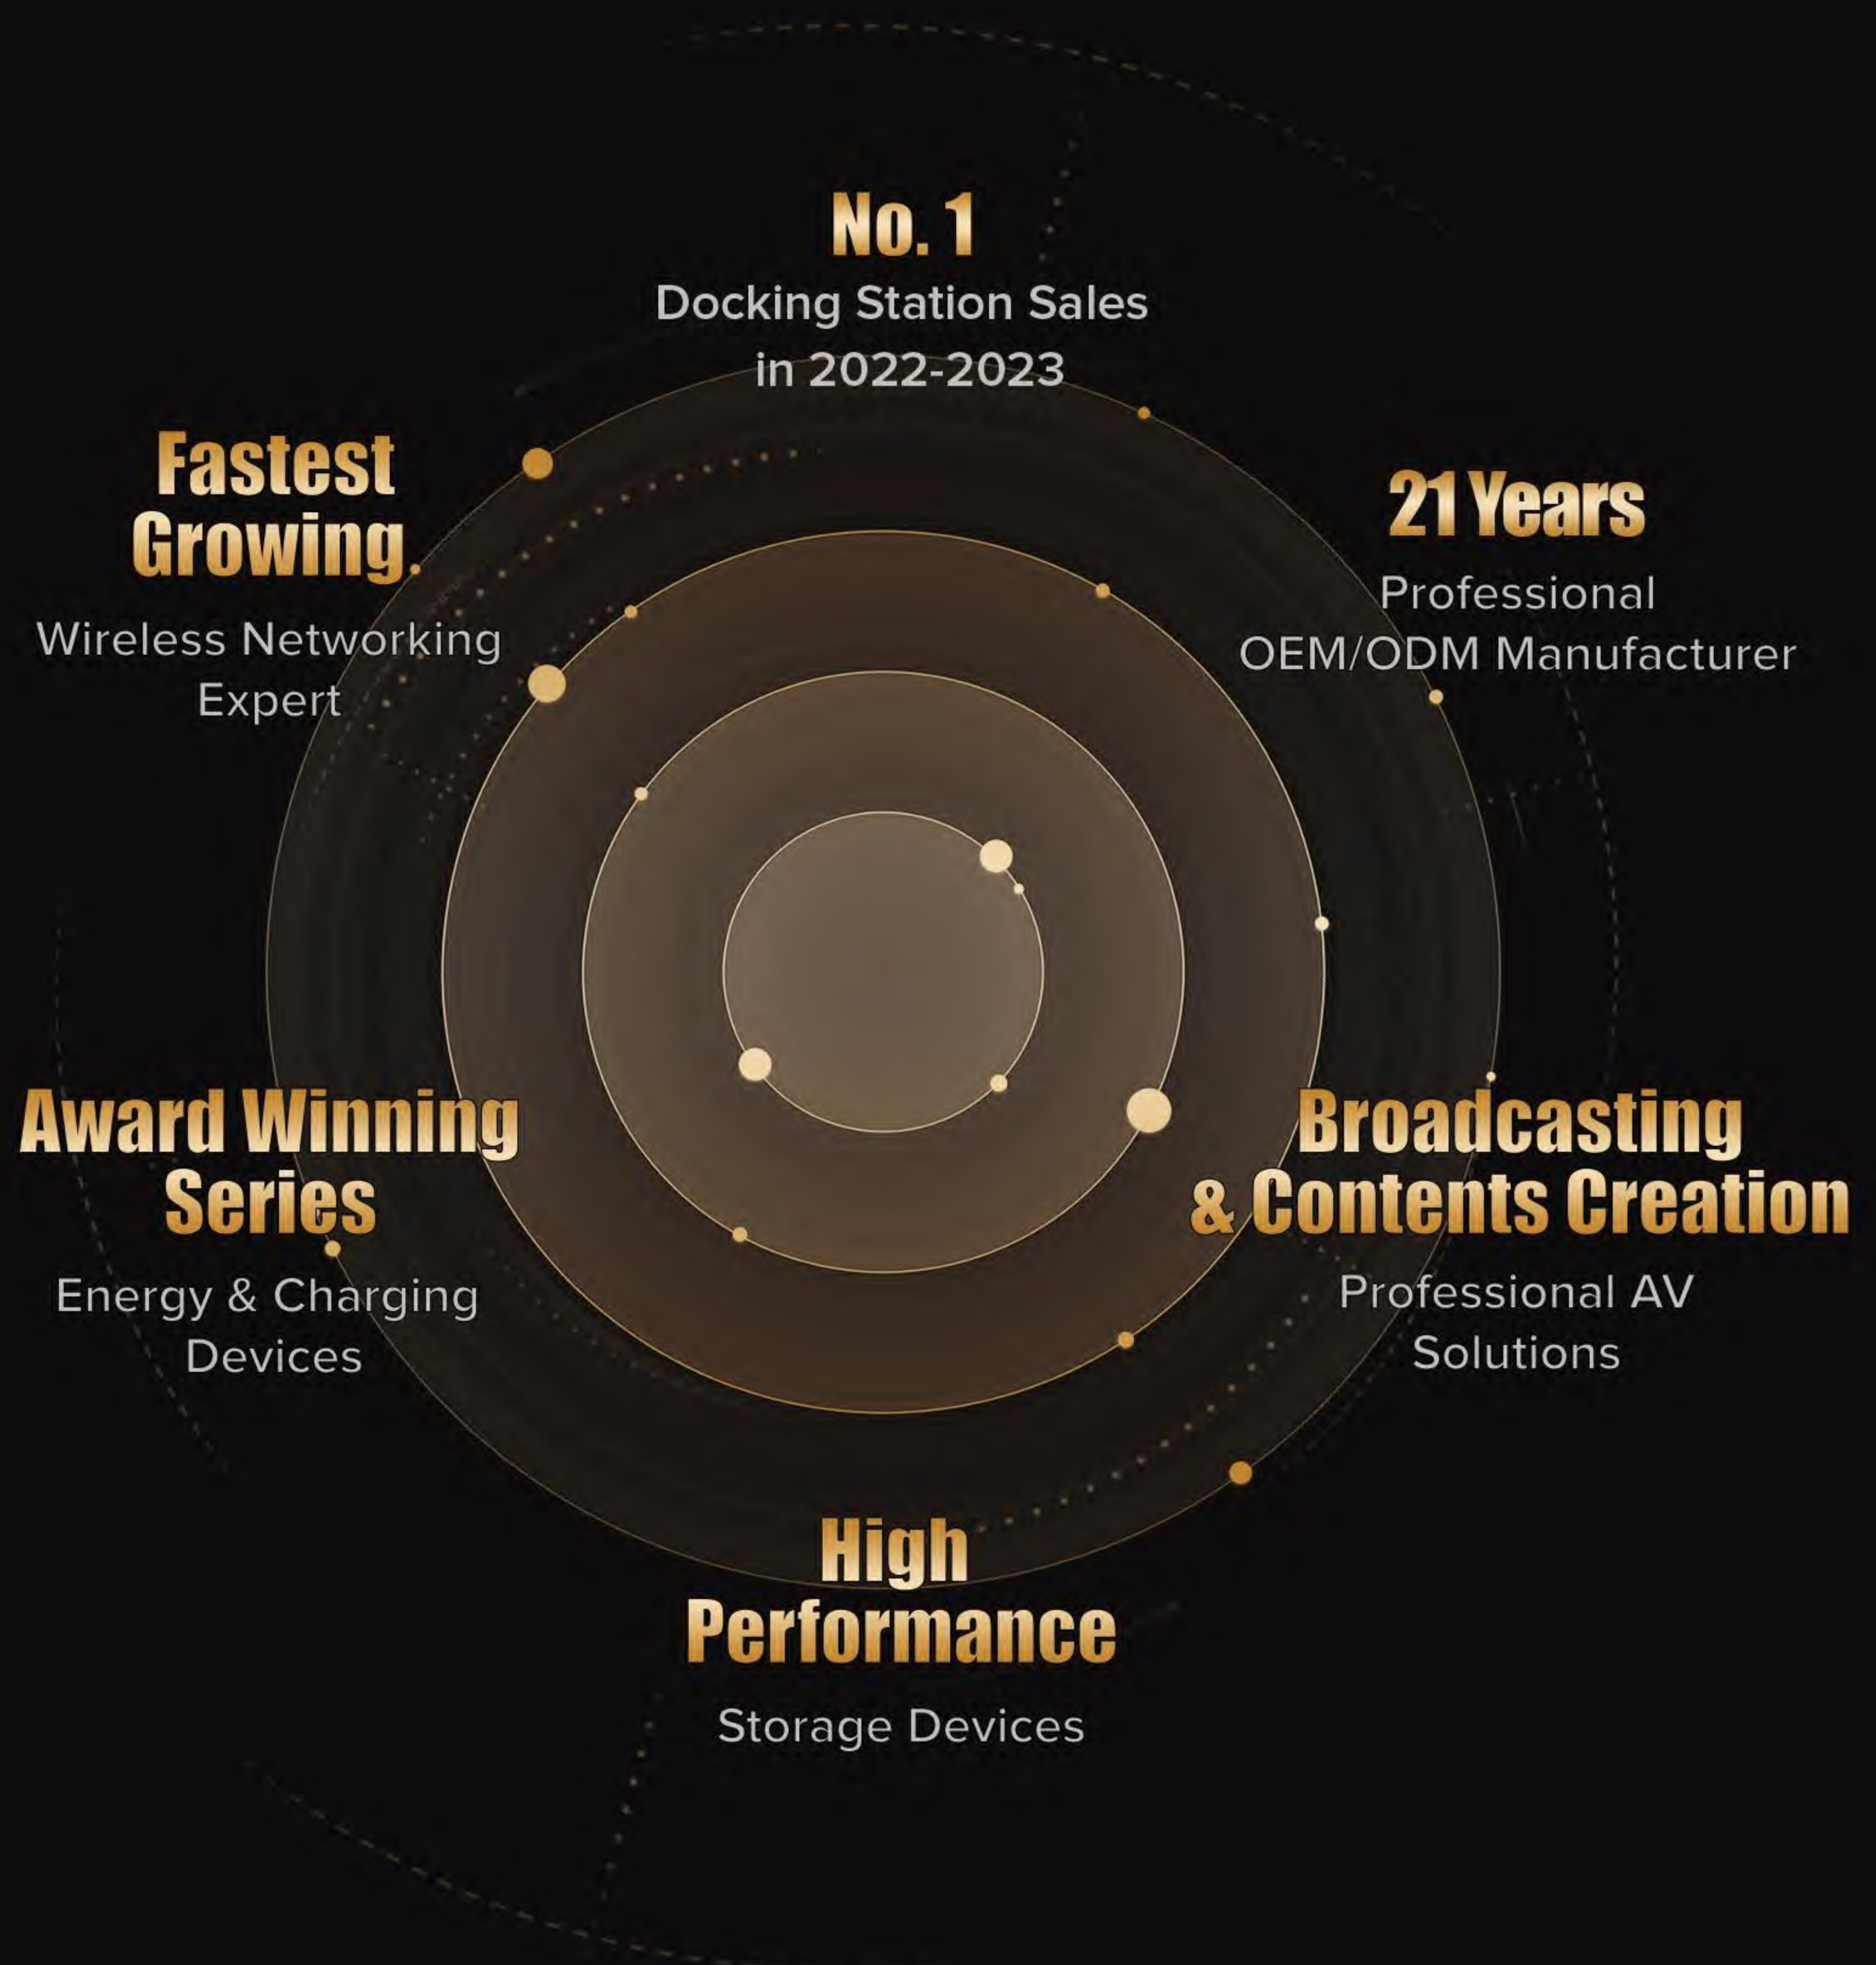

Winstars Technology Ltd

Product Catalog
2024Q2

www.winstars.com

ABOUT WINSTARS

Founded in 2003 and headquartered in Shenzhen, being a global leading manufacturer. Winstars owns the expertise in comprehensive PC connectivity peripherals, wireless networking, Storage and Energy products.

Backed by an 200+ experienced engineers R&D team, 750+ factory staff and complete in-house supply chain with strict control of every step (hardware and software, ID and MD, molding, injection, SMT, assembly, QC and packing) from A to Z. Winstars dedicates all to supplying the best products and professional services, creating values for customers.

Product

Winstars boasts five specialized and commercially driven production bases, strategically located both domestically and internationally. These state-of-the-art facilities are equipped with cutting-edge technology and staffed by a highly skilled workforce of over 750 professionals. With our robust production capacity and stringent quality control measures, we consistently deliver efficient and market-ready products to meet the demands of our customers.