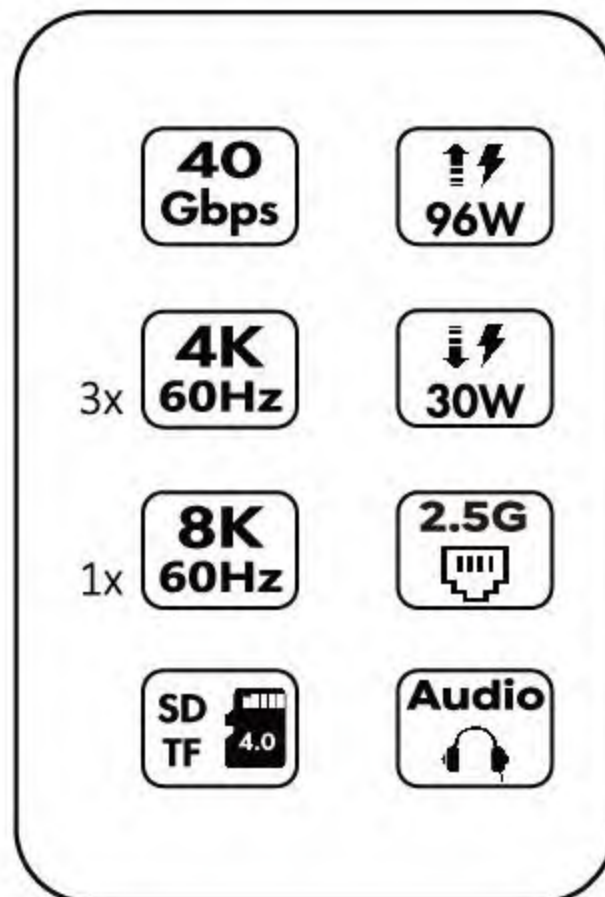

Thunderbolt™ 4 & USB4

Triple Display Docking Station with 96W & 30W Charging

Certified by Intel / Based on Thunderbolt 4 & MST Solution / Driverless, Plug & Play