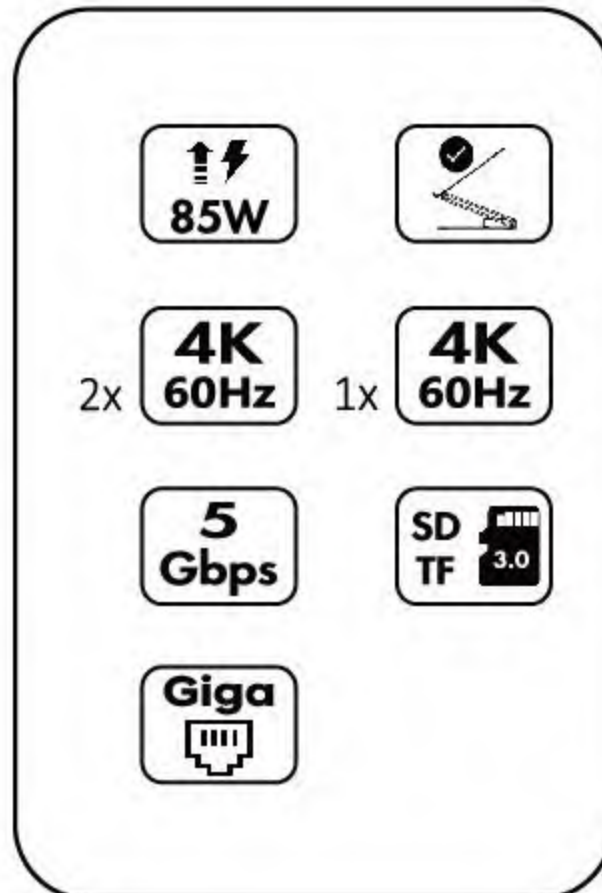

PD 3.0 USB-C MST

Dual Display Docking Station with 85W Charging & Ergonomic Laptop Stand

Powered by DisplayLink / USB-C Dock with Ergonomic Laptop Stand / Driverless, Plug & Play