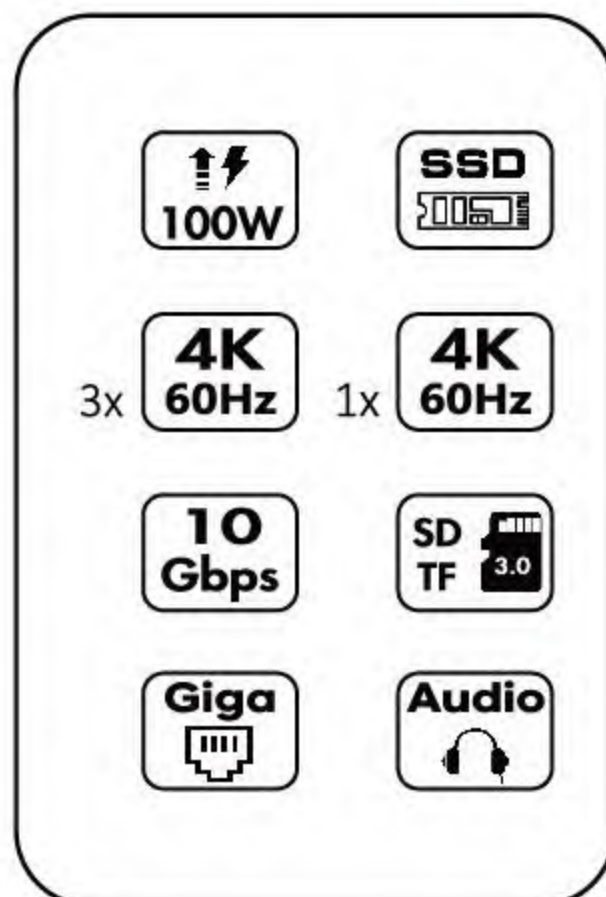

PD 3.0 USB-C MST

Triple Display Docking Station with 100W Charging & Tool Free SSD Enclosure

Hybrid USB-C Dock with SSD Enclosure supporting SATA & NVMe Protocol / PD 100W Pass Through Charging