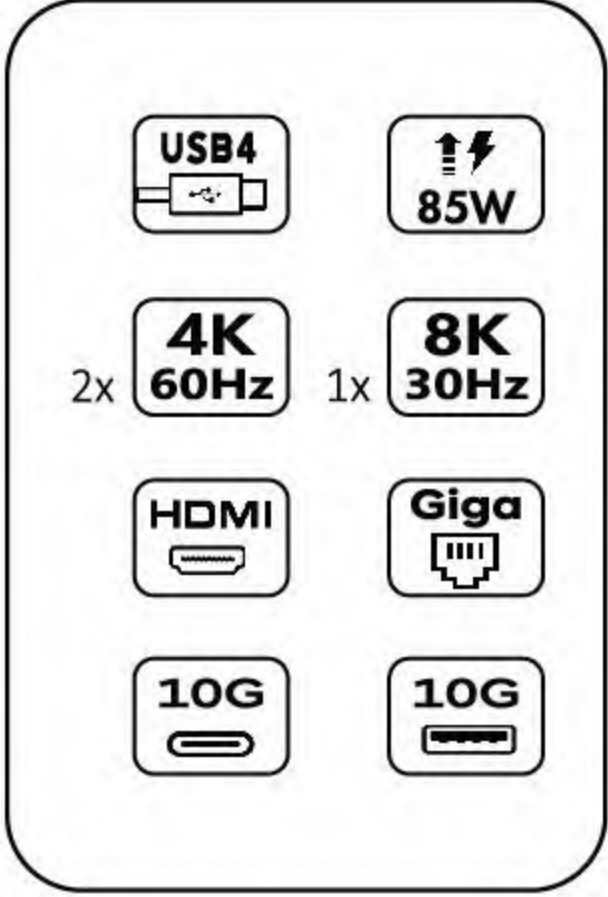

USB4 40G Type-C **Dual HDMI Display Docking Station with 85W Charging**

Based on Intel USB4 solution / Driverless, Plug & Play / Aluminum Alloy Shell with Slim Design