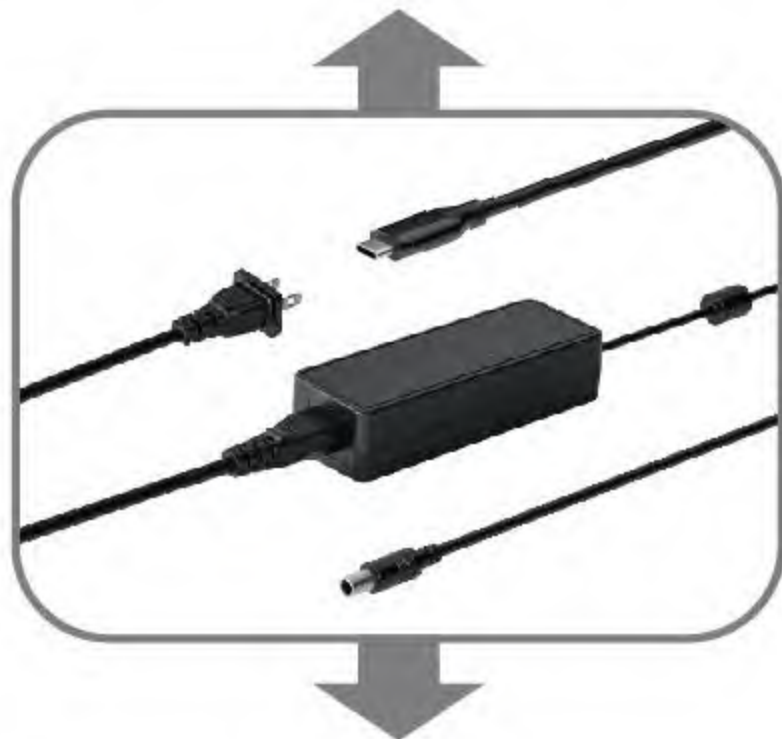

PD 3.0 GaN Charger

65W/30W Wall Charger

PID: WS-G6502

65W 1C GaN Charger
Single Port: 65W
Foldable US plug

PID: WS-G6502F

65W 1C GaN Charger
Single Port: 65W
Fixed US or UK plug

PID: WS-G6502FA

65W 1C1A GaN Charger
Single Port: 65W
Multi Port: 12W + 12W
Fixed US or UK plug

PID: WS-G6502FC

65W 1C GaN Charger
Single Port: 65W
Foldable US plug

PID: WS-G6505

65W 2C1A GaN Charger
Single Port: 65W
Multi Port: 30W + 12W + 12W
Foldable EU or US plug
Fixed UK or AU plug

PID: WS-G3002

30W 1C GaN Charger
Single Port: 30W
Foldable US plug

Note:

* For WS-G6502 and WS-G3002, interchangeable EU/UK/AU are optional.

PD 3.0 GaN Power Adapter

100V/130W

PID: WS-G1004C, WS-G1304C

USB-C PD 100W GaN Power Adapter
USB-C PD 130W GaN Power Adapter