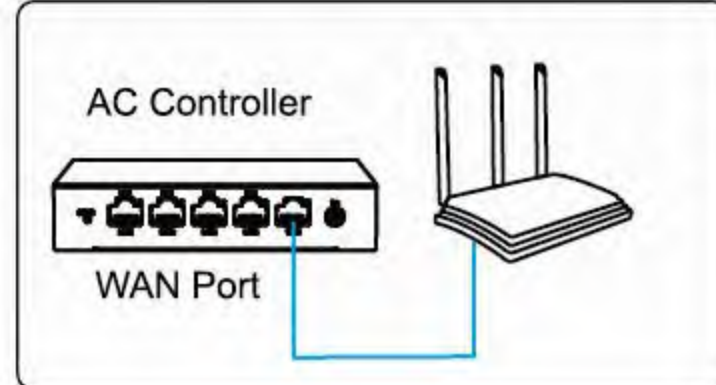

PID: WS-WN701AE-A

8-Port Gigabit AC Controller