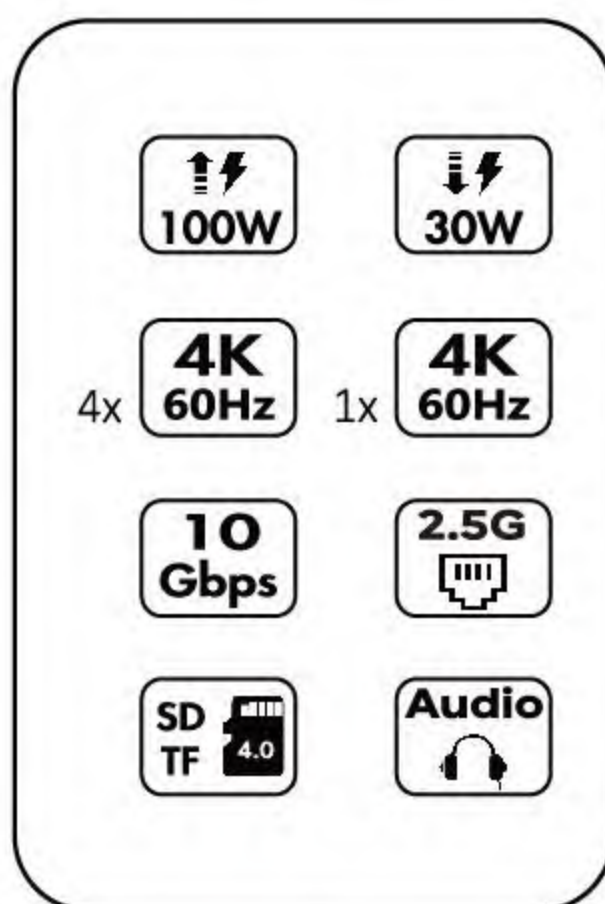

DisplayLink USB-C /A

Quad Display Universal Docking Station with 100W & 30W Charging

Powered by DisplayLink / Work with USB-C&A laptop / Support Windows & macOS (includes M1 & M2)

PID: WS-UG69PD8

1x USB-C Port to Host
4x DisplayPort 1.2 (4K@60Hz)
4x 4HDMI 2.0(4K@60Hz)
1x USB-C (2x 10G, 2x 5G)
1x USB-C (10G, PD 30W)
4x USB-A (2x 10G, 2x 5G)
1x SD/Micro SD 4.0
1x 2.5 Gigabit Ethernet
1x 3.5mm Combo Audio
1x DC IN 20V
1x Power ON/OFF Switch