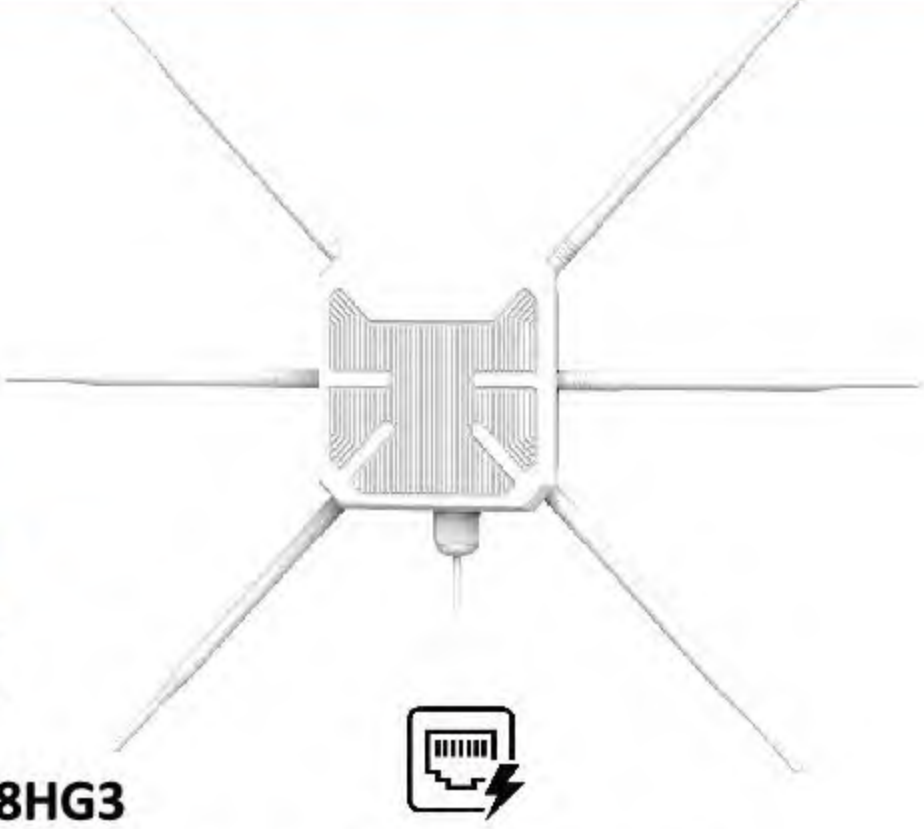

12dBi
Antennas

WS-WN573HP1

Wi-Fi 6/5 Outdoor AP High Power AX3000, AC1200, AC600 Dual Band Outdoor AP with POE

4G LTE
3000Mbps
AX3000

PID: WS-WN588HE4/E4D
Wi-Fi 6, 5402Mbps(5GHz) + 300Mbps(2.4GHz)
7dBi External Omini Directional Antennas
1x Gigabit WAN/LAN/POE
Support Active POE (Power Over Ethernet)
Support AP, Router, 4G LTE Cellular Router Mode