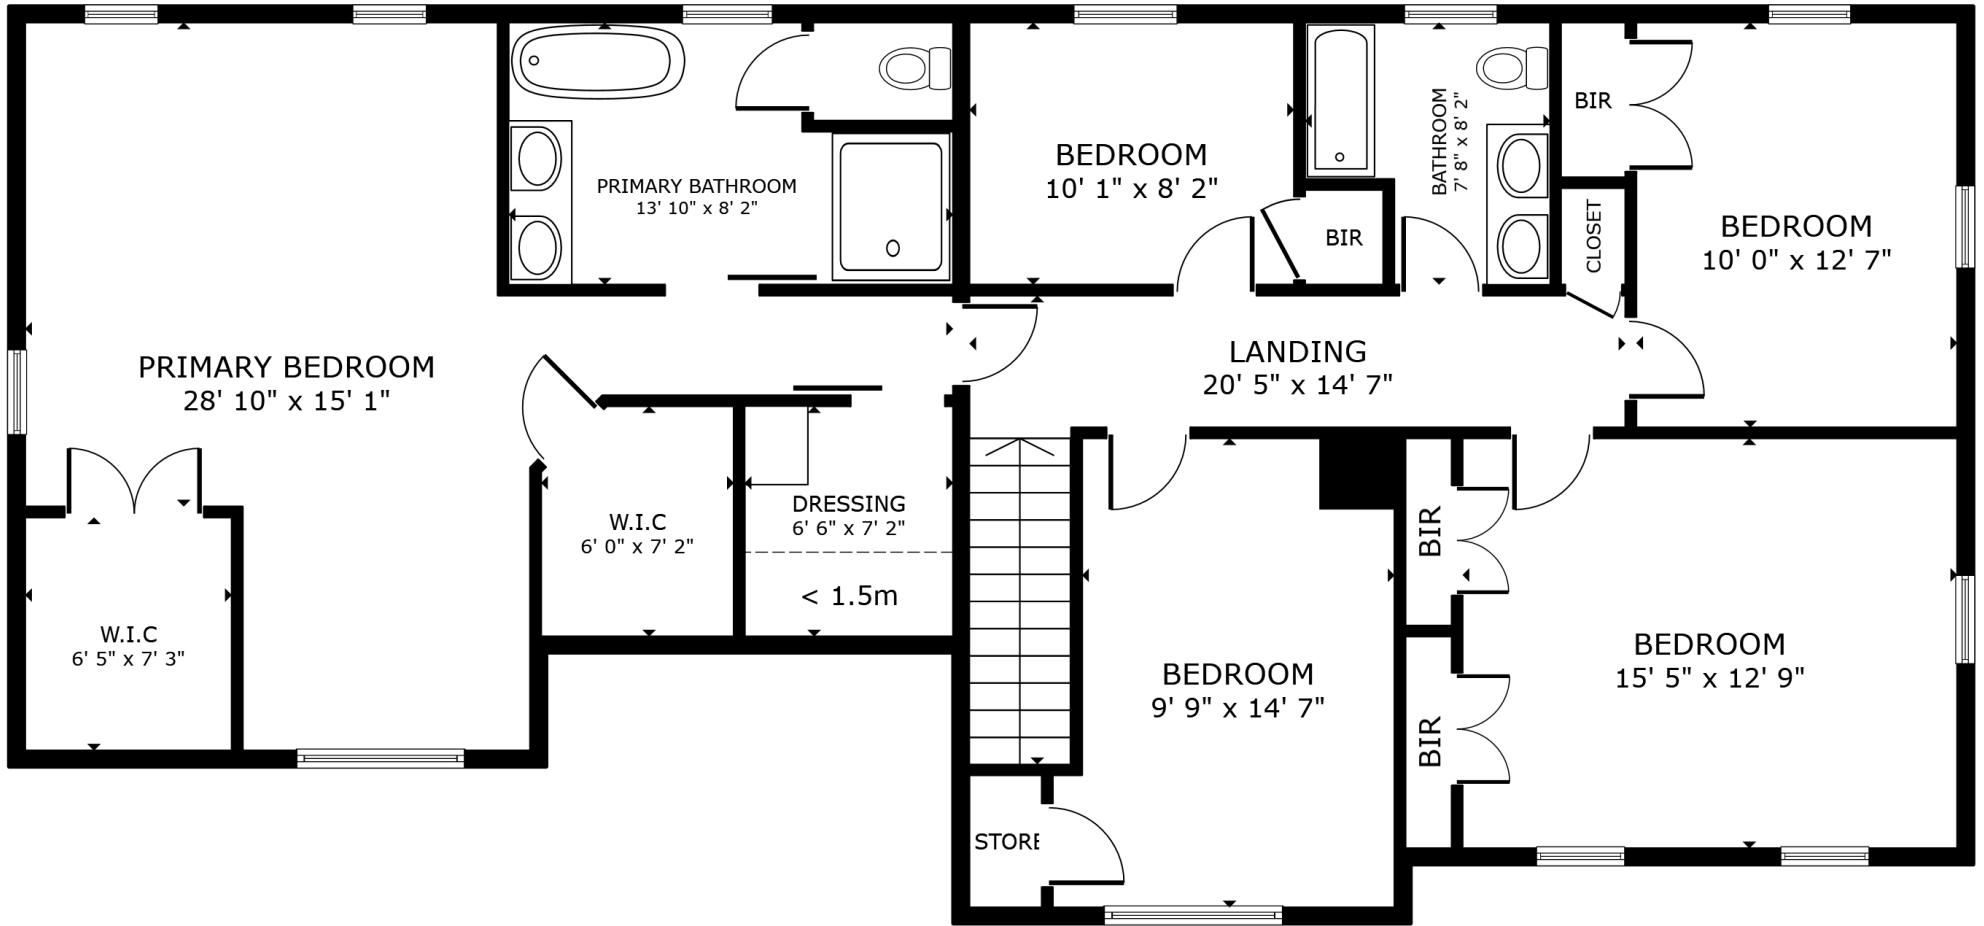

FLOOR 1

GROSS INTERNAL AREA
 FLOOR 1 939 sq.ft. FLOOR 2 1,413 sq.ft.
 EXCLUDED AREAS : REDUCED HEADROOM 17 sq.ft.
 TOTAL : 2,352 sq.ft.
 SIZES AND DIMENSIONS ARE APPROXIMATE, ACTUAL MAY VARY.

FLOOR 2

GROSS INTERNAL AREA
 FLOOR 1 939 sq.ft. FLOOR 2 1,413 sq.ft.
 EXCLUDED AREAS : REDUCED HEADROOM 17 sq.ft.
 TOTAL : 2,352 sq.ft.
 SIZES AND DIMENSIONS ARE APPROXIMATE, ACTUAL MAY VARY.