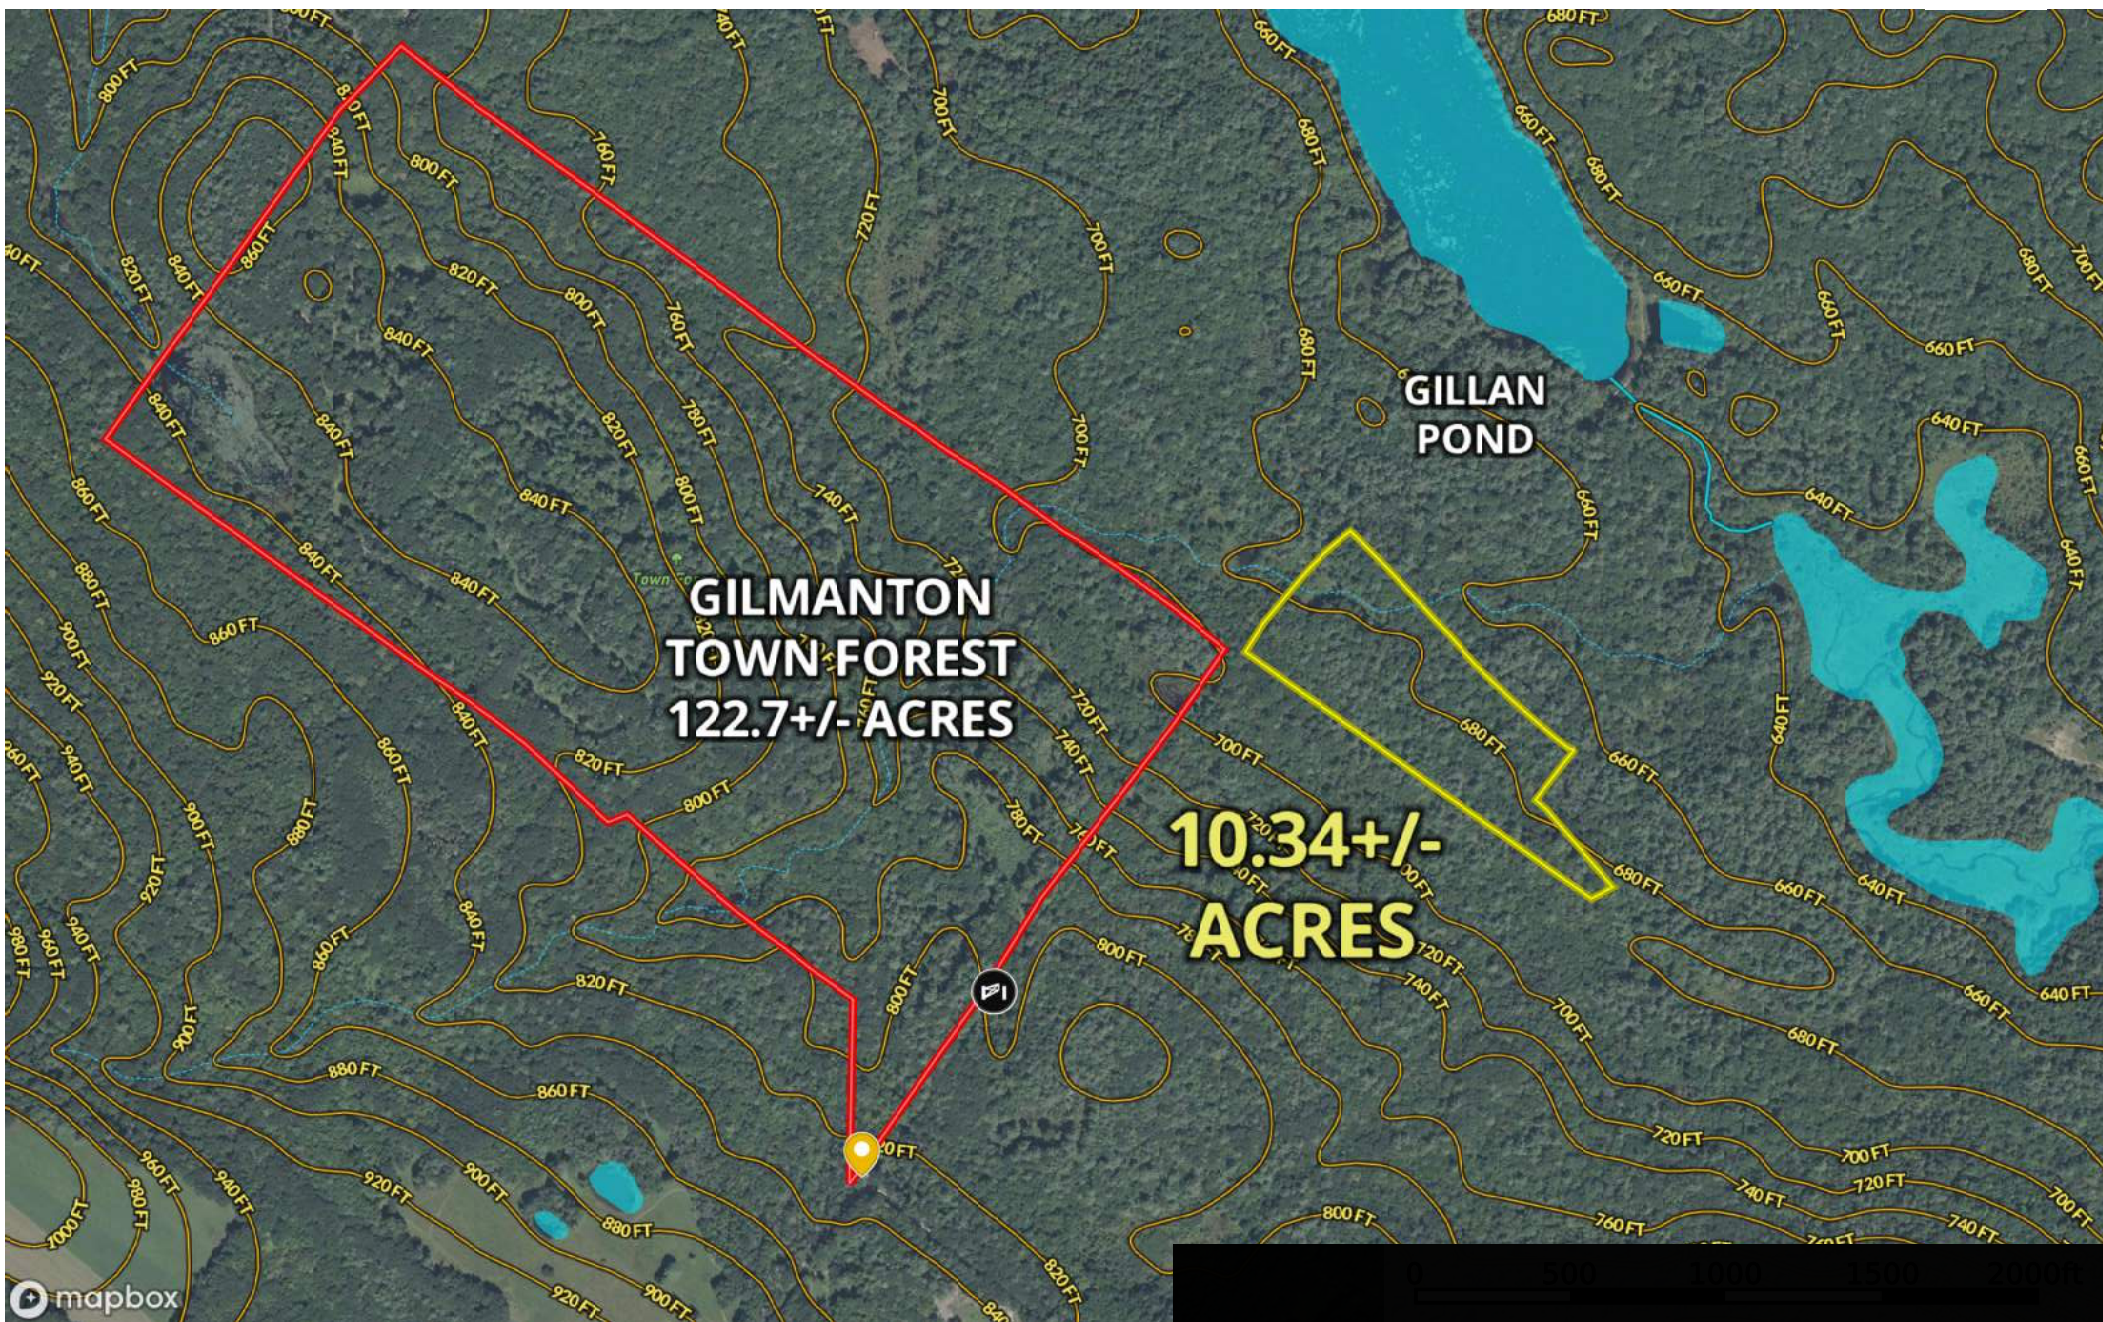

Gilman, NH - Gale Rd - 10.34+/- Acres
New Hampshire, 10.34 AC +/-

- Parking
- Gate
- Boundary
- Property Boundary
- Stream, Intermittent
- River/Creek
- Water Body