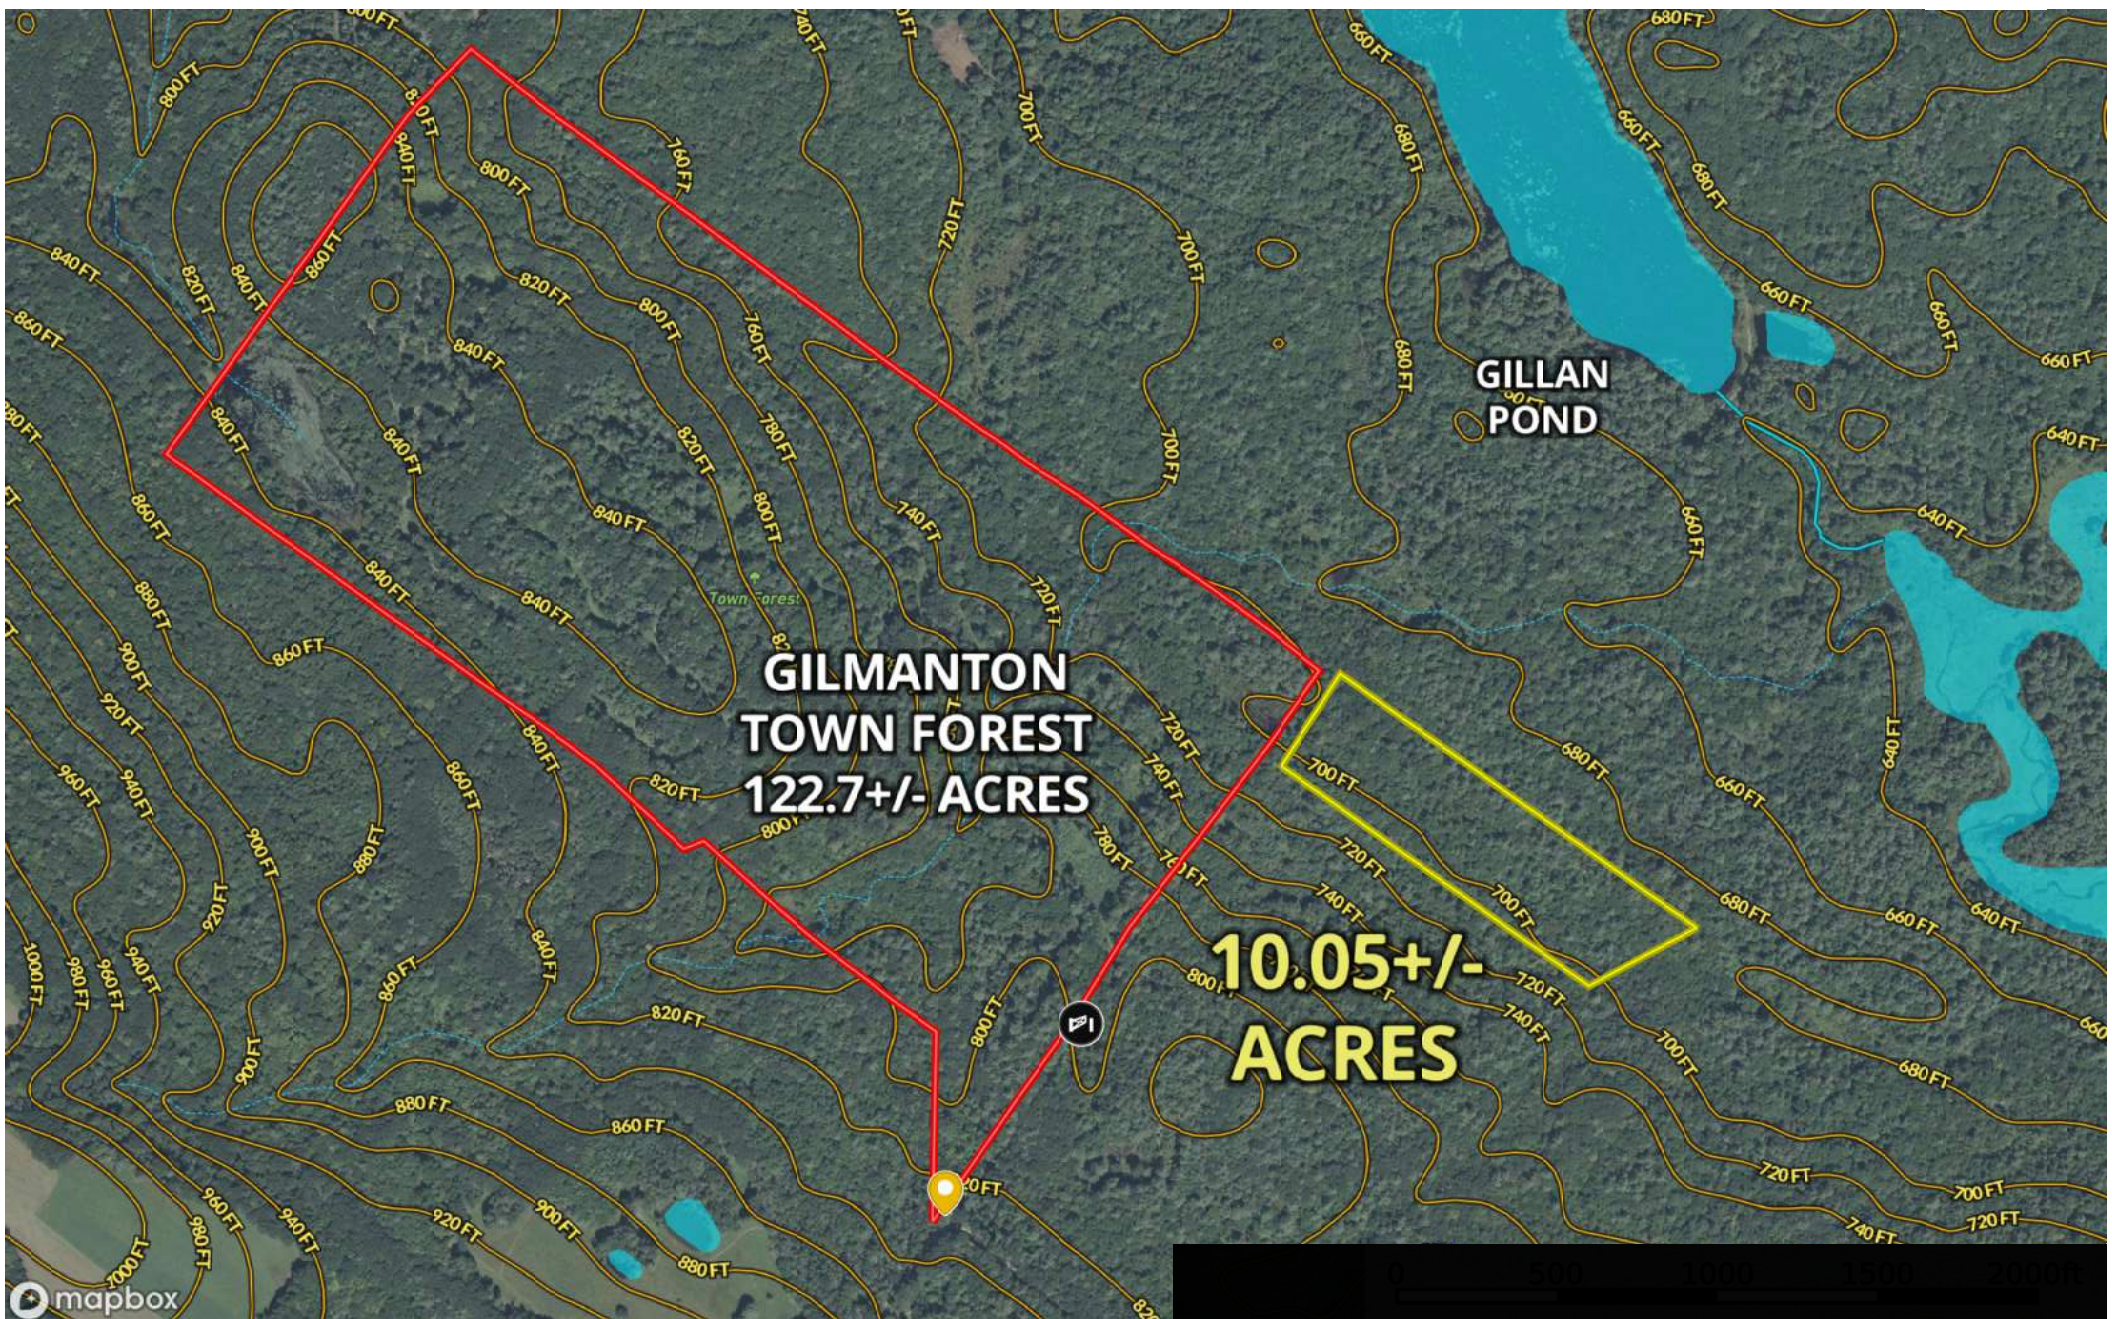

Gilmanon, NH - 10.05+/- Acres - Gale Rd
New Hampshire, 10.05 AC +/-

- Parking
- Gate
- Boundary
- Property Boundary
- Stream, Intermittent
- River/Creek
- Water Body