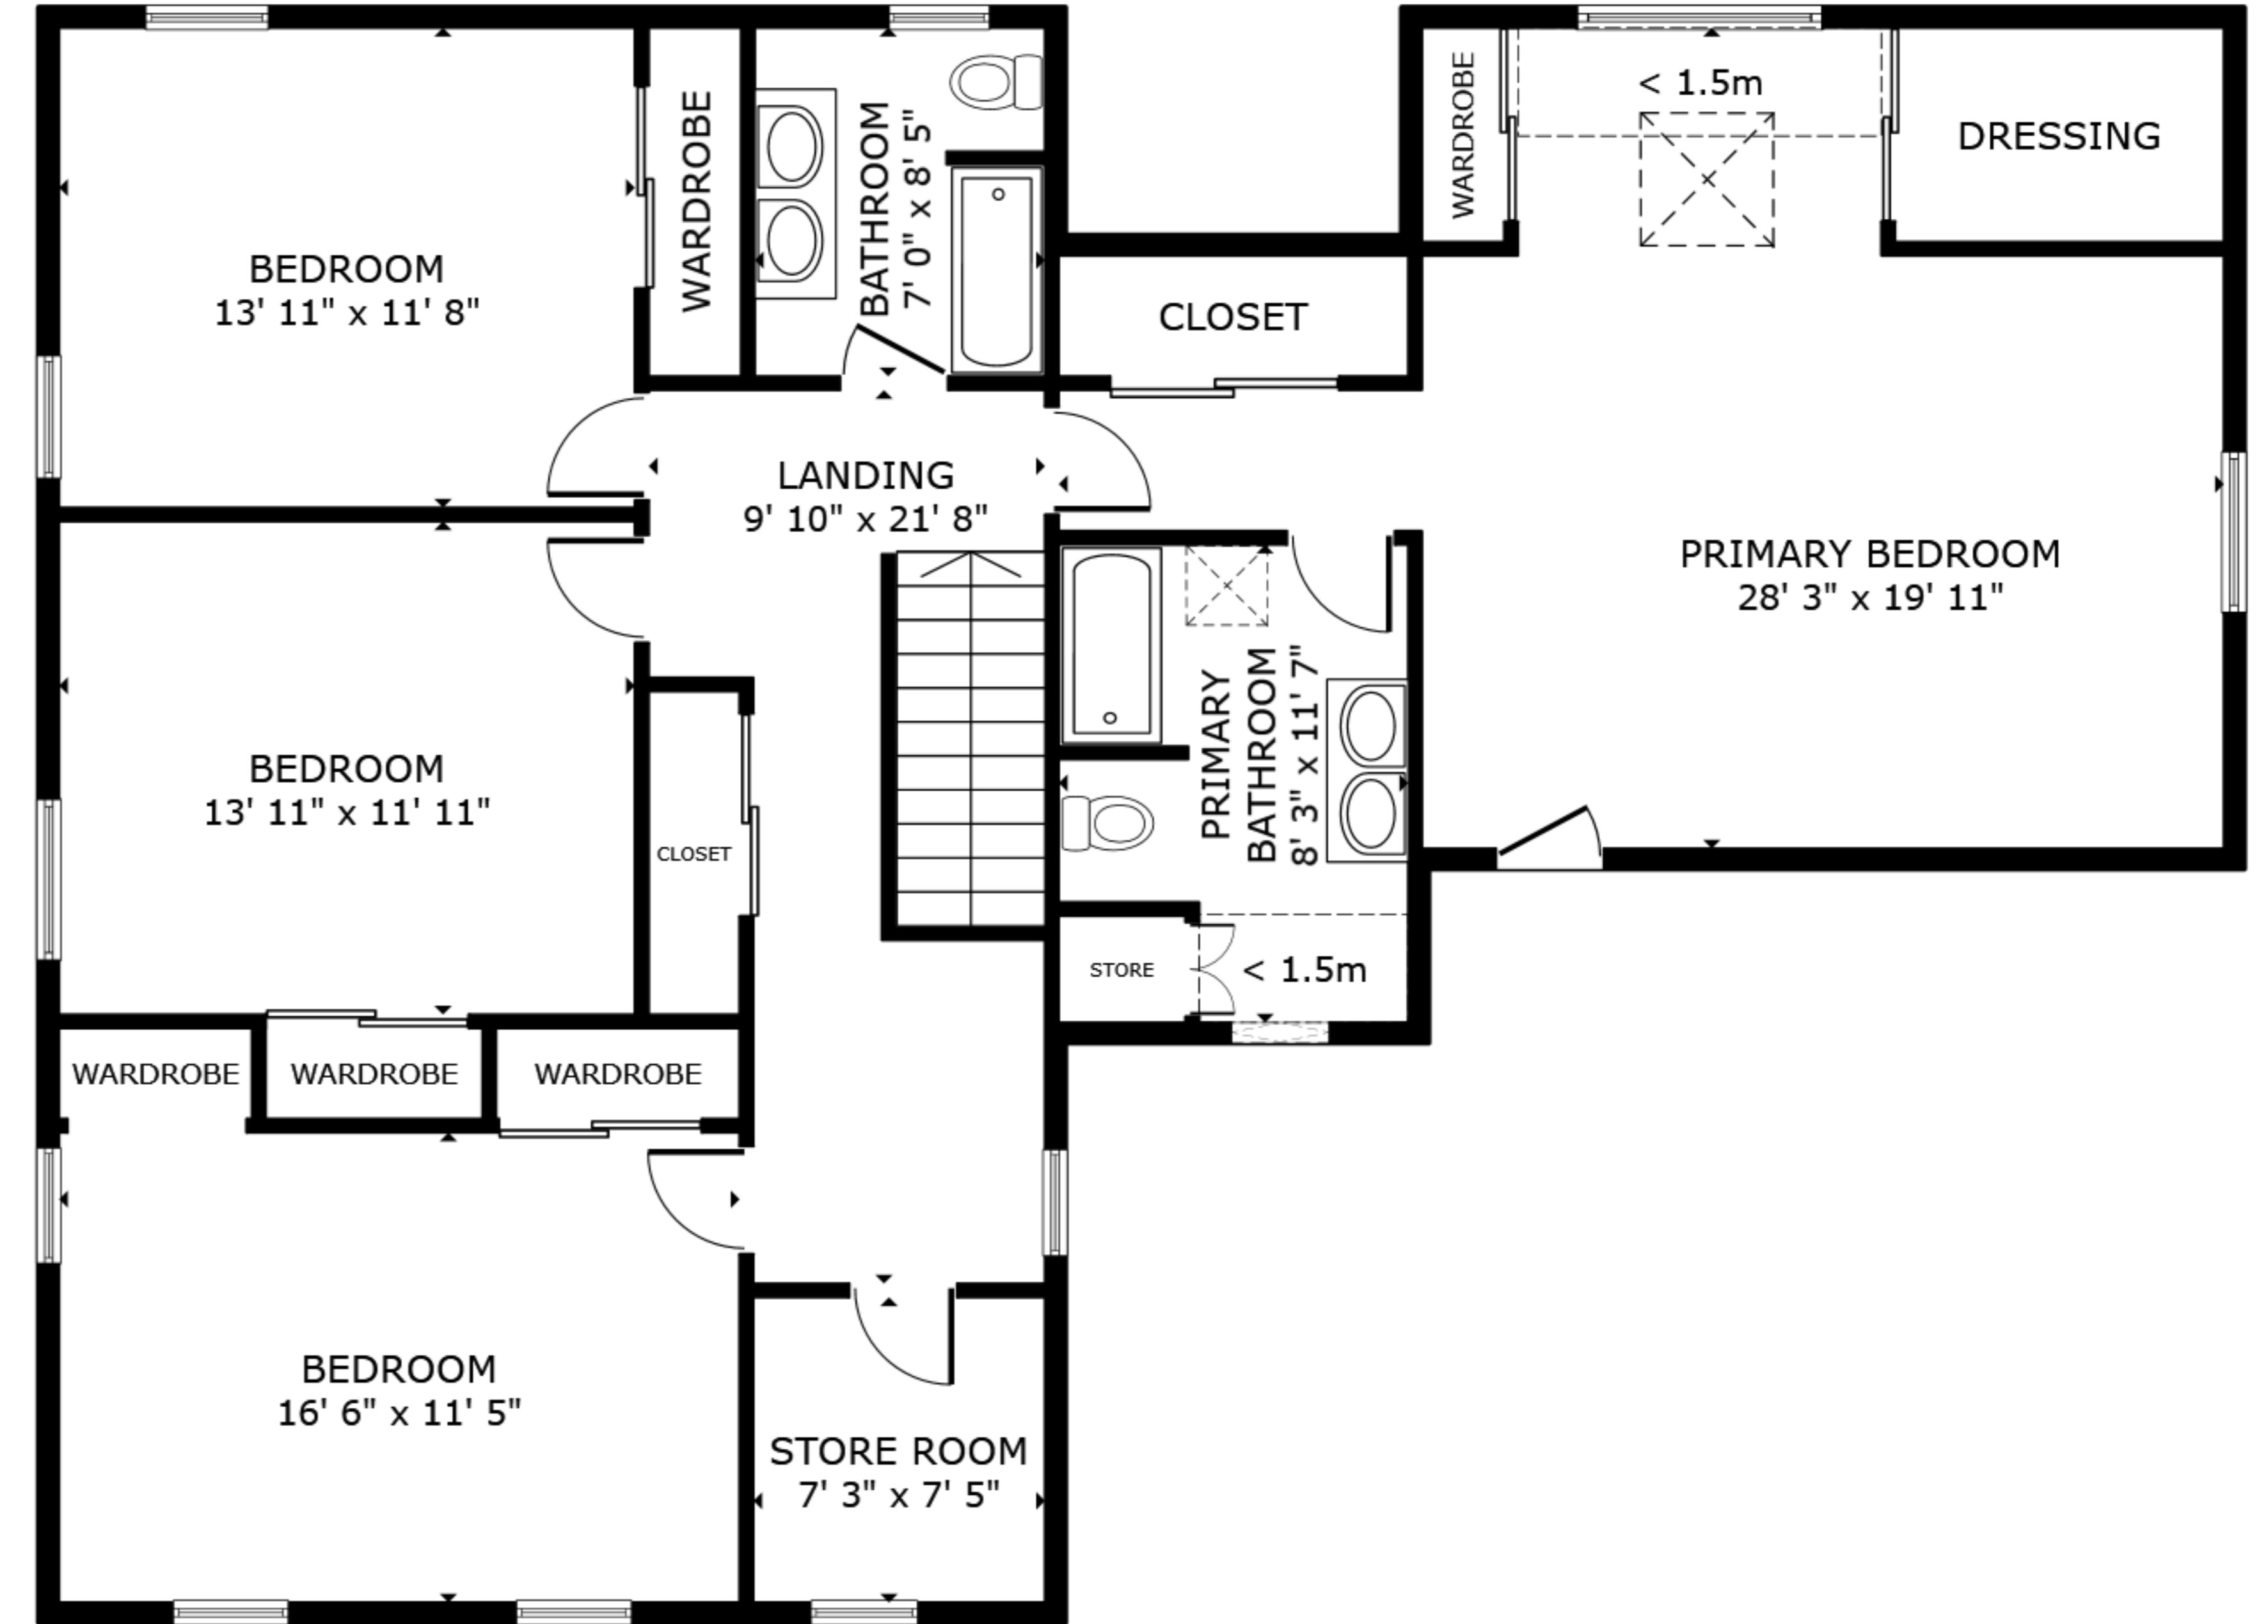

FLOOR 1

FLOOR 2

GROSS INTERNAL AREA
 FLOOR 1 2,092 sq.ft. FLOOR 2 1,430 sq.ft.
 EXCLUDED AREAS : REDUCED HEADROOM 36 sq.ft.
 TOTAL : 3,523 sq.ft.
 SIZES AND DIMENSIONS ARE APPROXIMATE, ACTUAL MAY VARY.