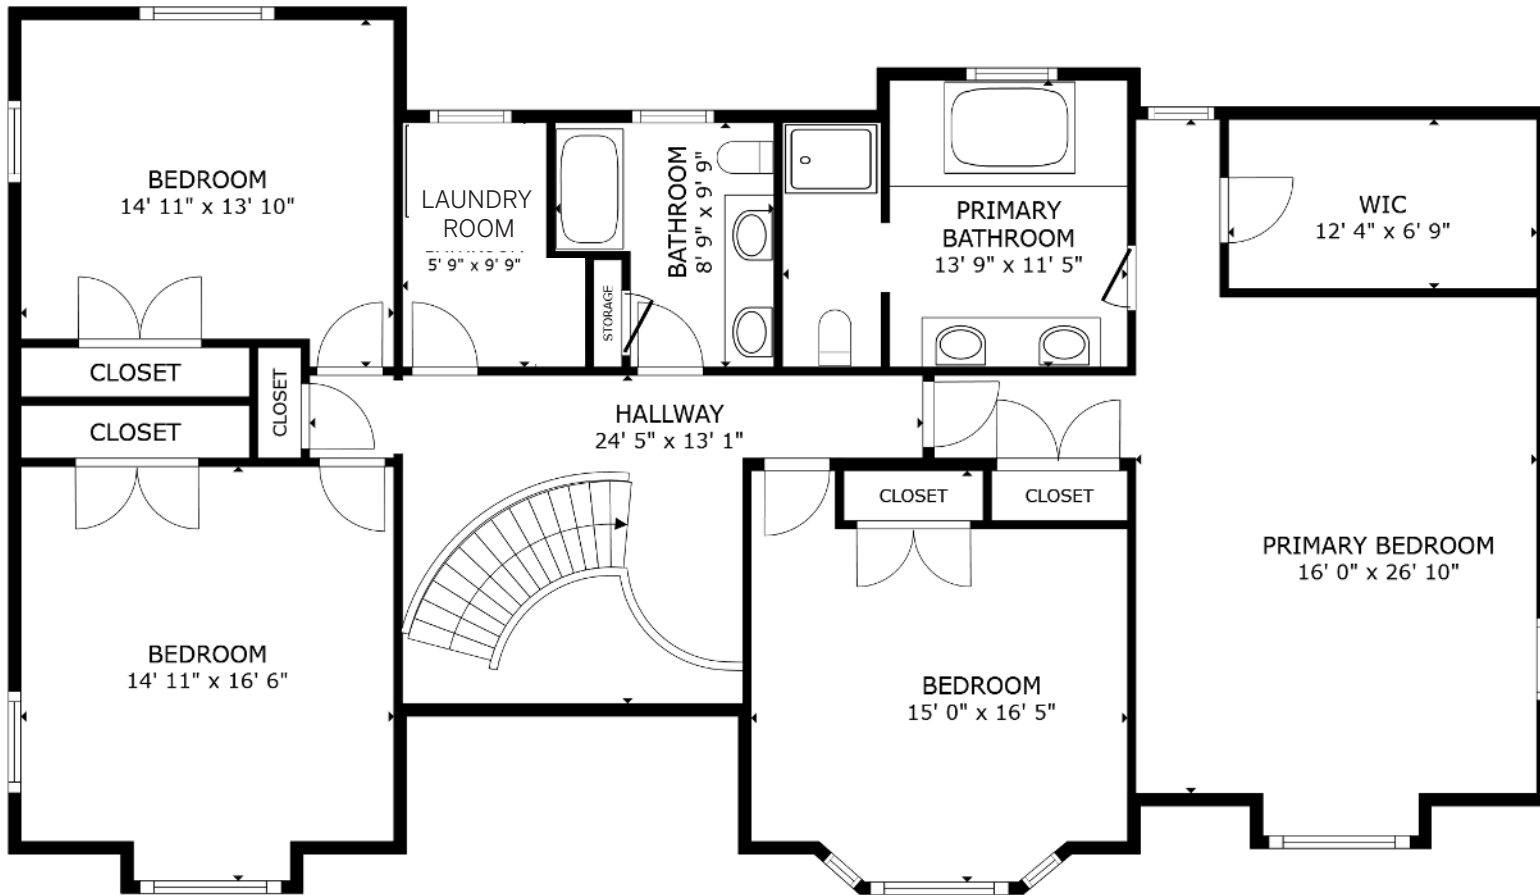

FLOOR 1

GROSS INTERNAL AREA  
 FLOOR 1 784 sq.ft. FLOOR 2 2,023 sq.ft. FLOOR 3 1,734 sq.ft.  
 TOTAL : 4,540 sq.ft.  
 SIZES AND DIMENSIONS ARE APPROXIMATE, ACTUAL MAY VARY.

FLOOR 2

GROSS INTERNAL AREA  
 FLOOR 1 784 sq.ft. FLOOR 2 2,023 sq.ft. FLOOR 3 1,734 sq.ft.  
 TOTAL : 4,540 sq.ft.  
 SIZES AND DIMENSIONS ARE APPROXIMATE, ACTUAL MAY VARY.

**FLOOR 3**

GROSS INTERNAL AREA  
 FLOOR 1 784 sq.ft. FLOOR 2 2,023 sq.ft. FLOOR 3 1,734 sq.ft.  
 TOTAL : 4,540 sq.ft.  
 SIZES AND DIMENSIONS ARE APPROXIMATE, ACTUAL MAY VARY.