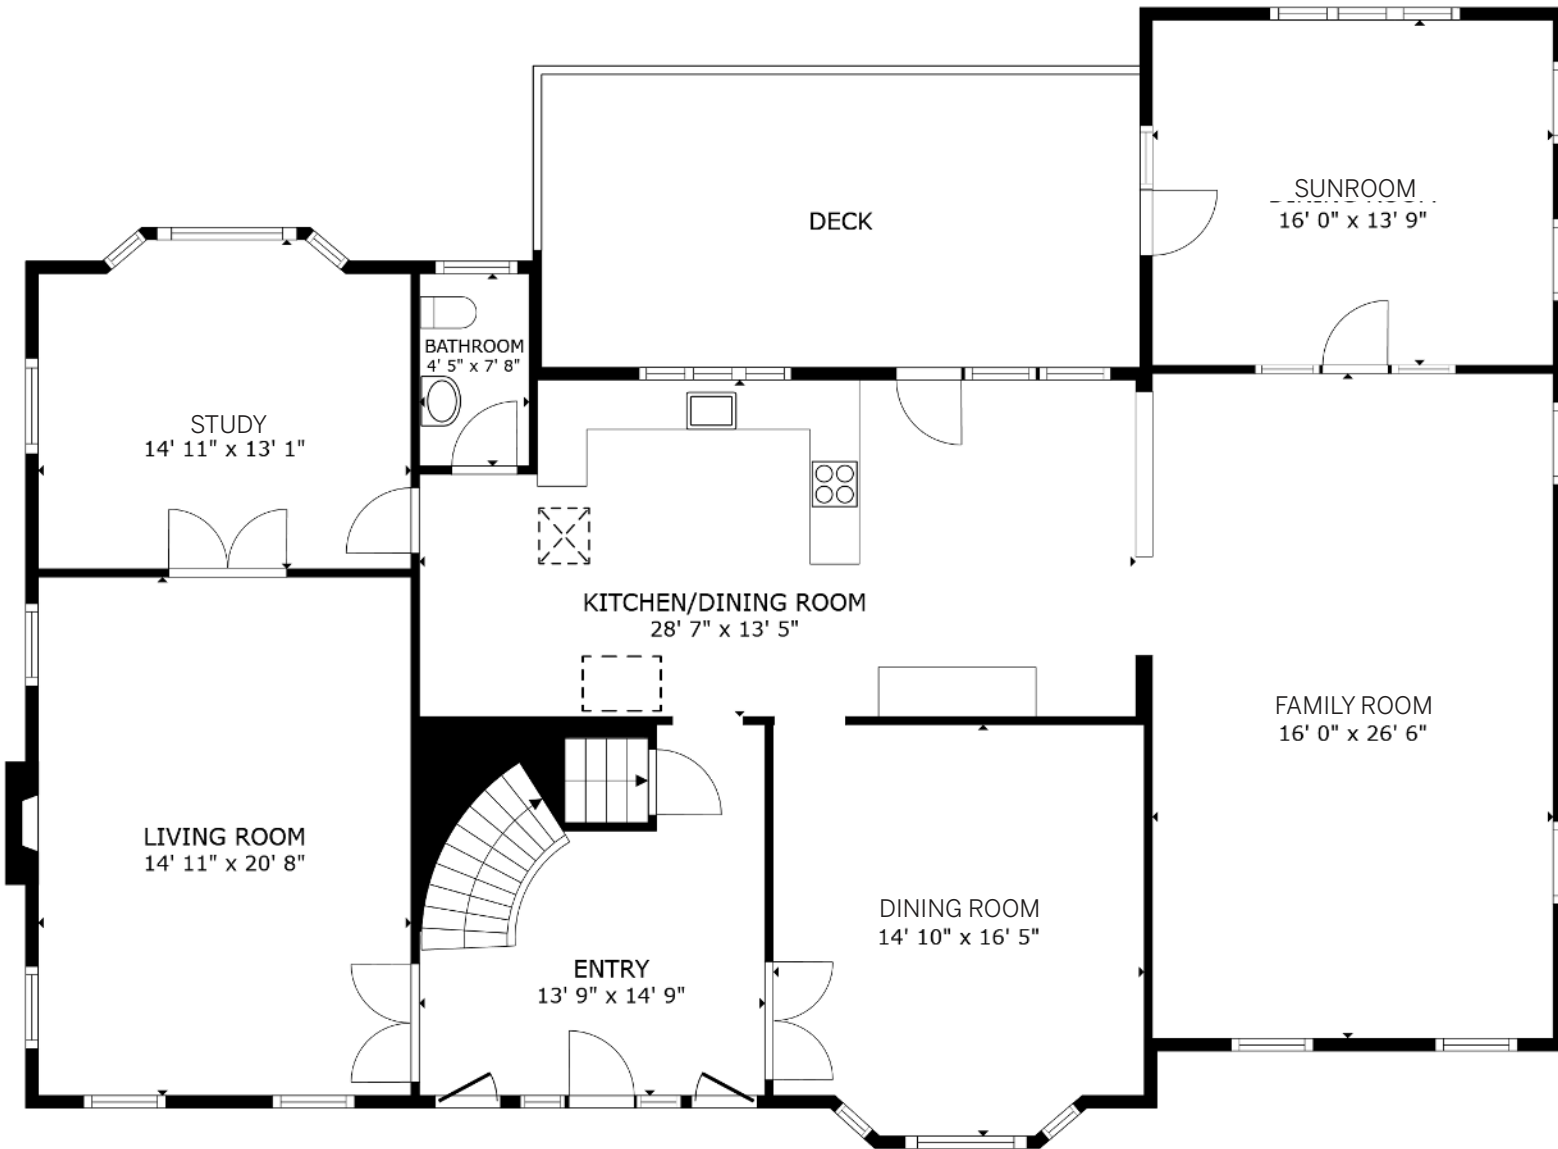

FLOOR 1

GROSS INTERNAL AREA  
 FLOOR 1 784 sq.ft. FLOOR 2 2,023 sq.ft. FLOOR 3 1,734 sq.ft.  
 TOTAL : 4,540 sq.ft.  
 SIZES AND DIMENSIONS ARE APPROXIMATE, ACTUAL MAY VARY.

FLOOR 2

GROSS INTERNAL AREA  
 FLOOR 1 784 sq.ft. FLOOR 2 2,023 sq.ft. FLOOR 3 1,734 sq.ft.  
 TOTAL : 4,540 sq.ft.  
 SIZES AND DIMENSIONS ARE APPROXIMATE, ACTUAL MAY VARY.

**FLOOR 3**

GROSS INTERNAL AREA  
 FLOOR 1 784 sq.ft. FLOOR 2 2,023 sq.ft. FLOOR 3 1,734 sq.ft.  
 TOTAL : 4,540 sq.ft.  
 SIZES AND DIMENSIONS ARE APPROXIMATE, ACTUAL MAY VARY.