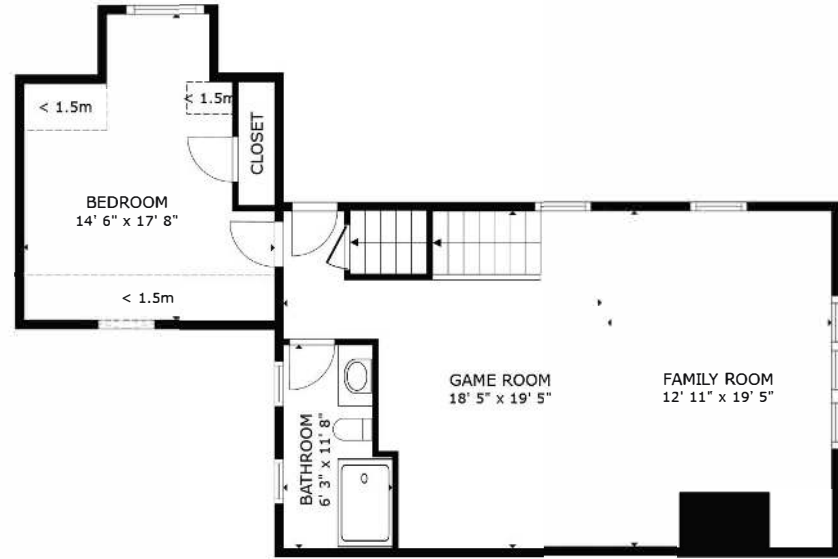

FLOOR 1

FLOOR 2

FLOOR 3

GROSS INTERNAL AREA
 FLOOR 1 1,467 sq.ft. FLOOR 2 785 sq.ft. FLOOR 3 305 sq.ft.
 EXCLUDED AREAS : REDUCED HEADROOM 106 sq.ft.
 TOTAL : 2,558 sq.ft.
 SIZES AND DIMENSIONS ARE APPROXIMATE, ACTUAL MAY VARY.