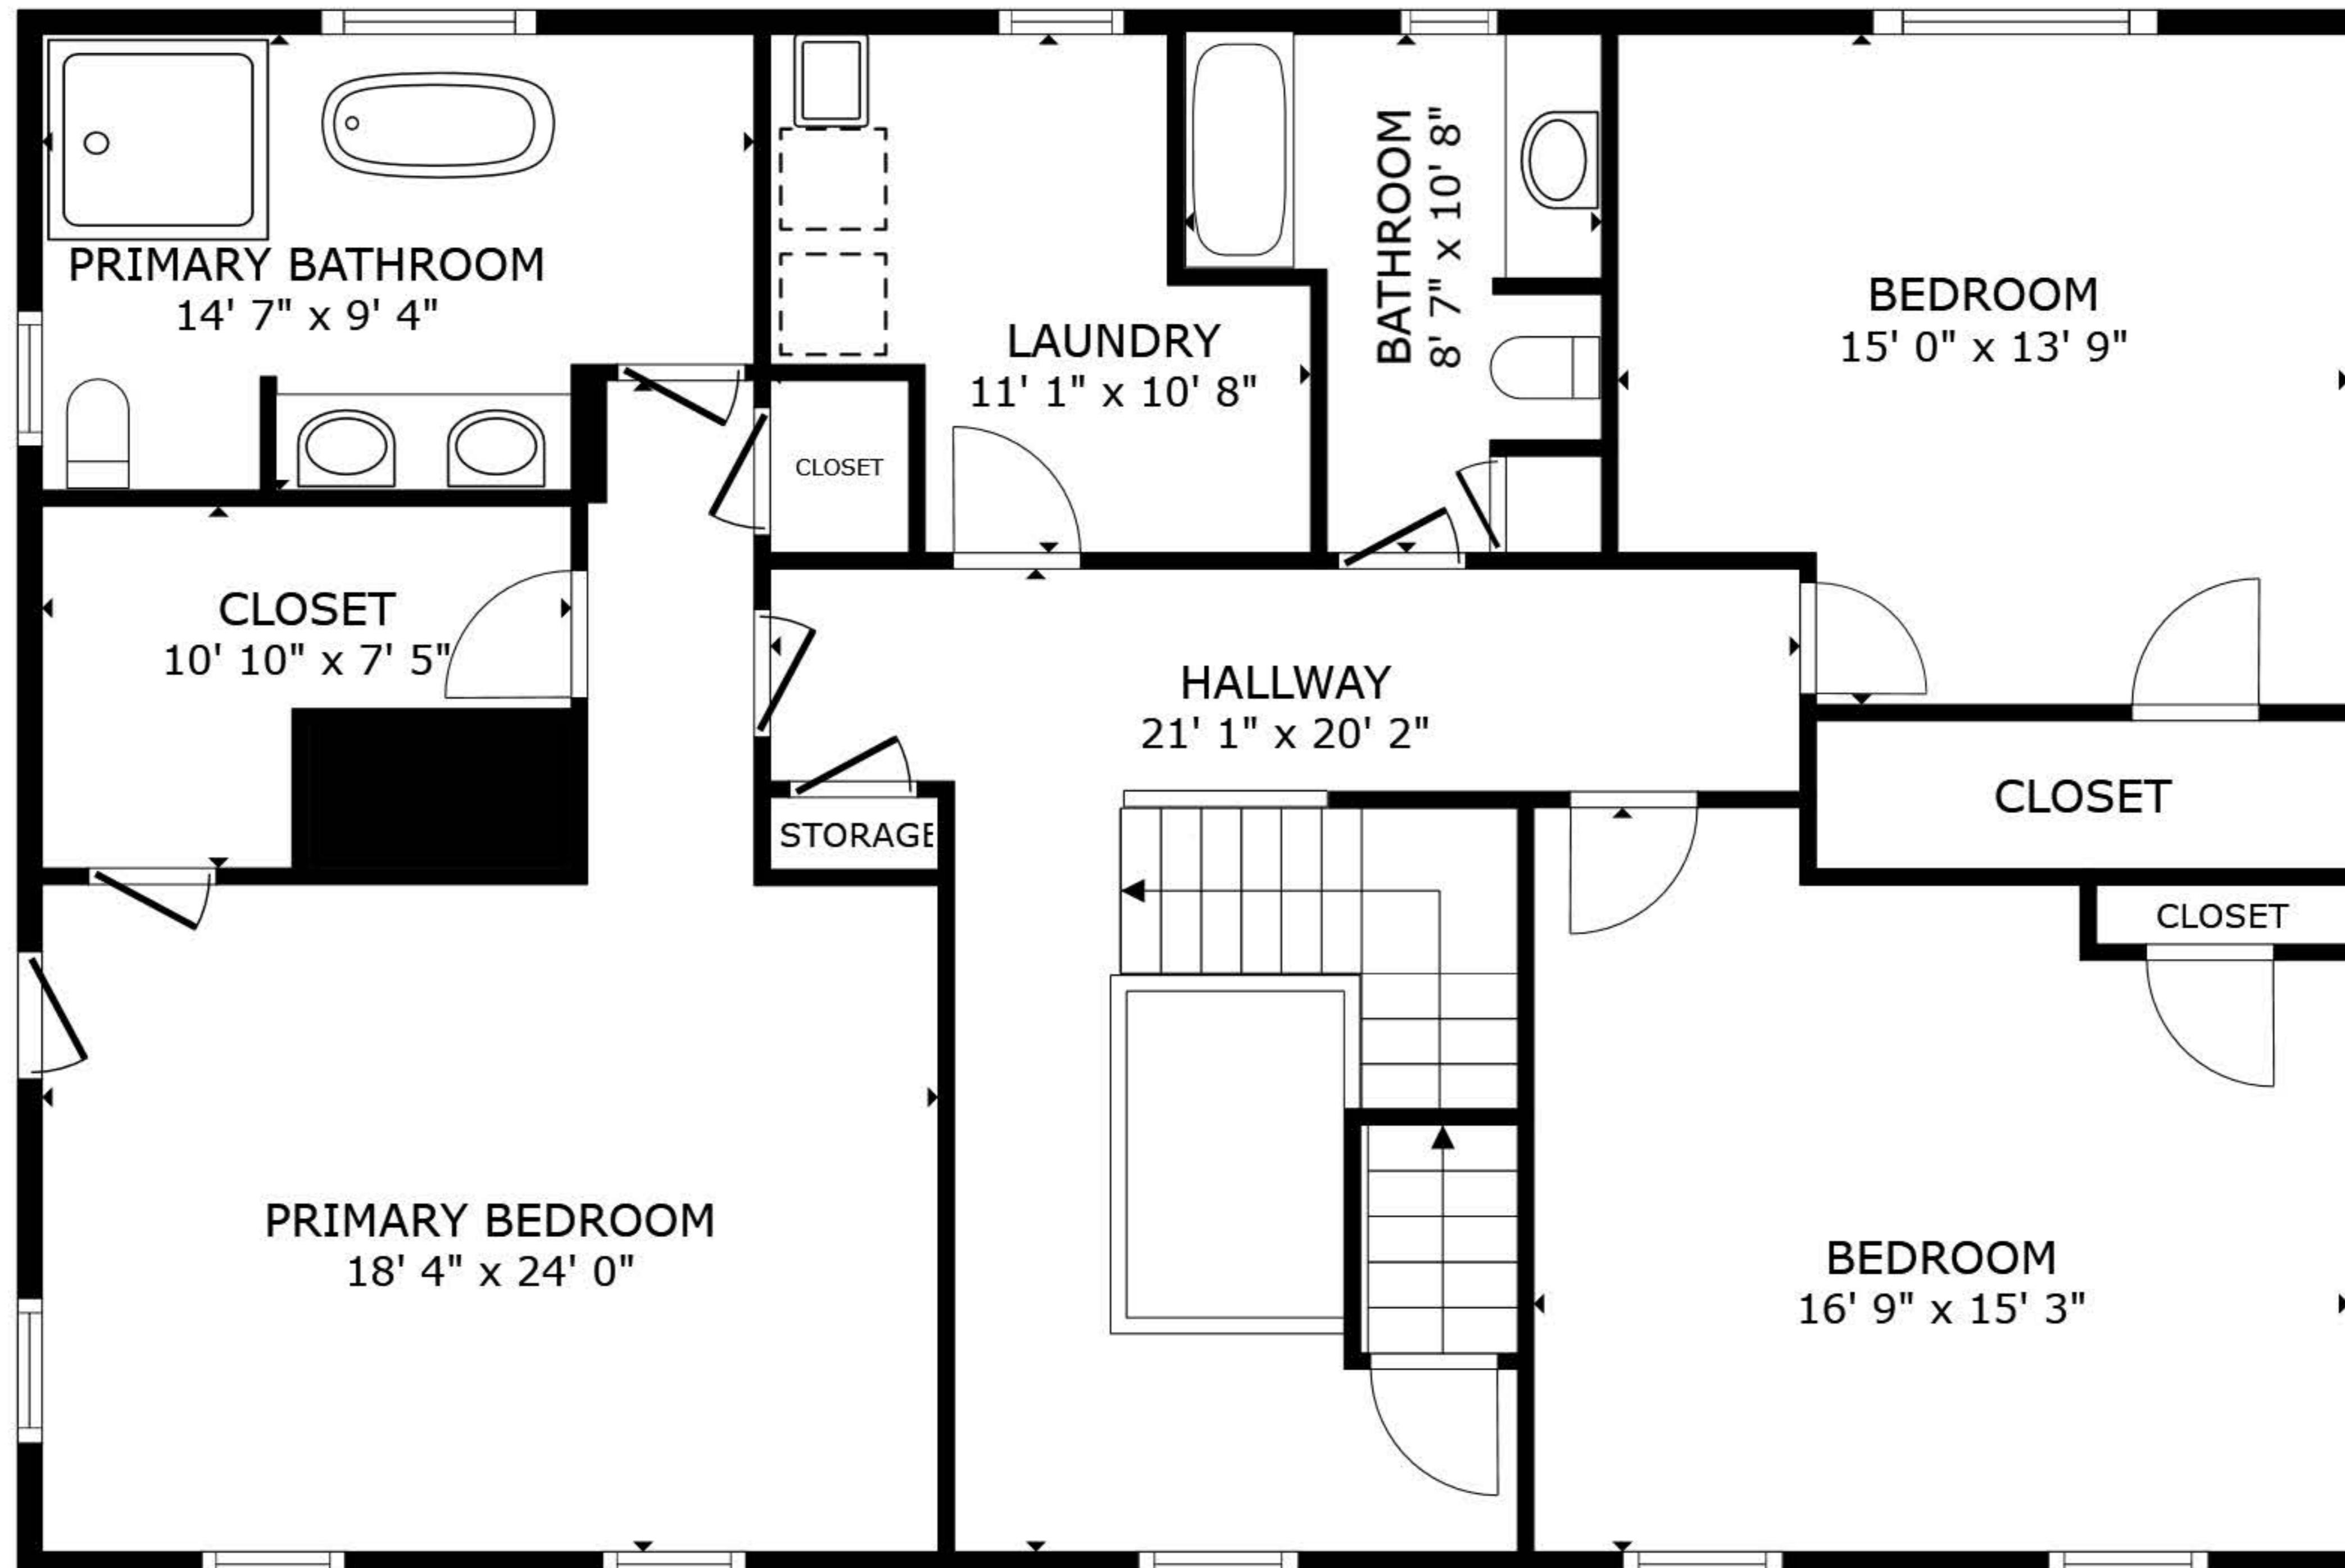

**FLOOR 1**

GROSS INTERNAL AREA  
 FLOOR 1 2,290 sq.ft. FLOOR 2 1,470 sq.ft. FLOOR 3 810 sq.ft.  
 TOTAL : 4,571 sq.ft.  
 SIZES AND DIMENSIONS ARE APPROXIMATE, ACTUAL MAY VARY.

## FLOOR 2

GROSS INTERNAL AREA  
 FLOOR 1 2,290 sq.ft. FLOOR 2 1,470 sq.ft. FLOOR 3 810 sq.ft.  
 TOTAL : 4,571 sq.ft.  
 SIZES AND DIMENSIONS ARE APPROXIMATE, ACTUAL MAY VARY.

FLOOR 3

GROSS INTERNAL AREA  
FLOOR 1 2,290 sq.ft. FLOOR 2 1,470 sq.ft. FLOOR 3 810 sq.ft.  
TOTAL : 4,571 sq.ft.  
SIZES AND DIMENSIONS ARE APPROXIMATE, ACTUAL MAY VARY.