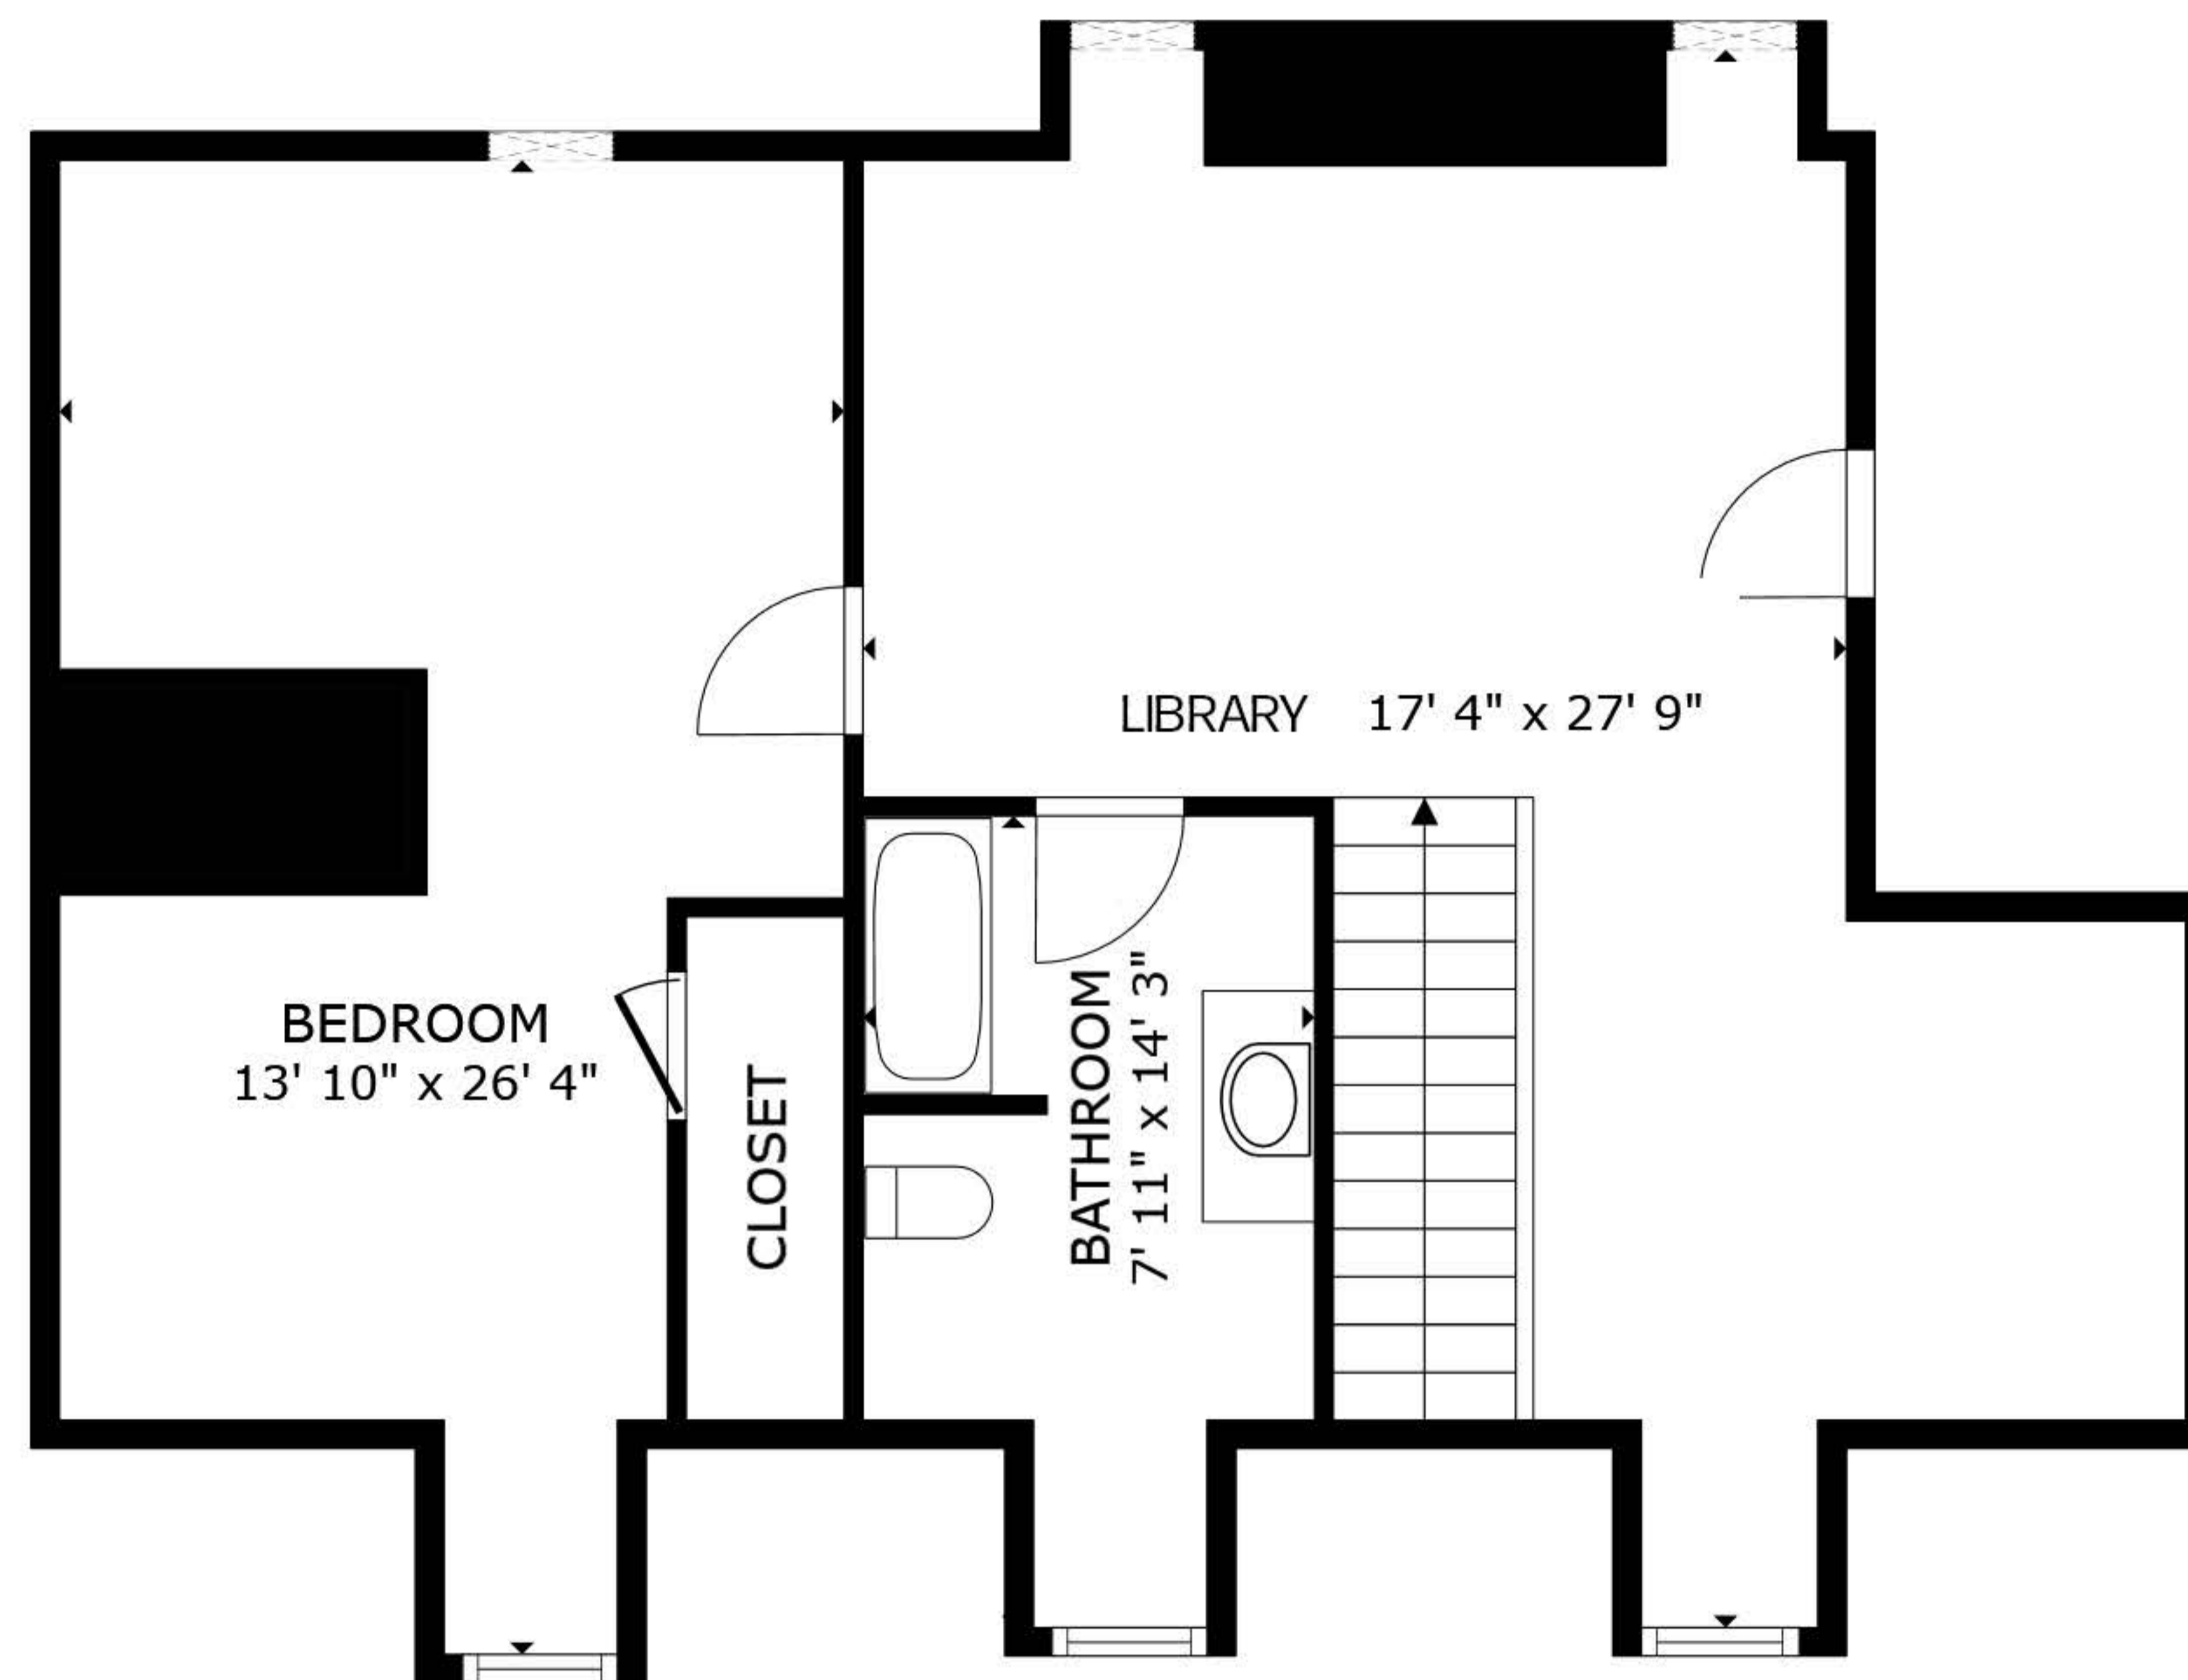

**FLOOR 1**

GROSS INTERNAL AREA  
 FLOOR 1 2,290 sq.ft. FLOOR 2 1,470 sq.ft. FLOOR 3 810 sq.ft.  
 TOTAL : 4,571 sq.ft.  
 SIZES AND DIMENSIONS ARE APPROXIMATE, ACTUAL MAY VARY.

## FLOOR 2

GROSS INTERNAL AREA  
 FLOOR 1 2,290 sq.ft. FLOOR 2 1,470 sq.ft. FLOOR 3 810 sq.ft.  
 TOTAL : 4,571 sq.ft.  
 SIZES AND DIMENSIONS ARE APPROXIMATE, ACTUAL MAY VARY.

FLOOR 3

GROSS INTERNAL AREA  
FLOOR 1 2,290 sq.ft. FLOOR 2 1,470 sq.ft. FLOOR 3 810 sq.ft.  
TOTAL : 4,571 sq.ft.  
SIZES AND DIMENSIONS ARE APPROXIMATE, ACTUAL MAY VARY.