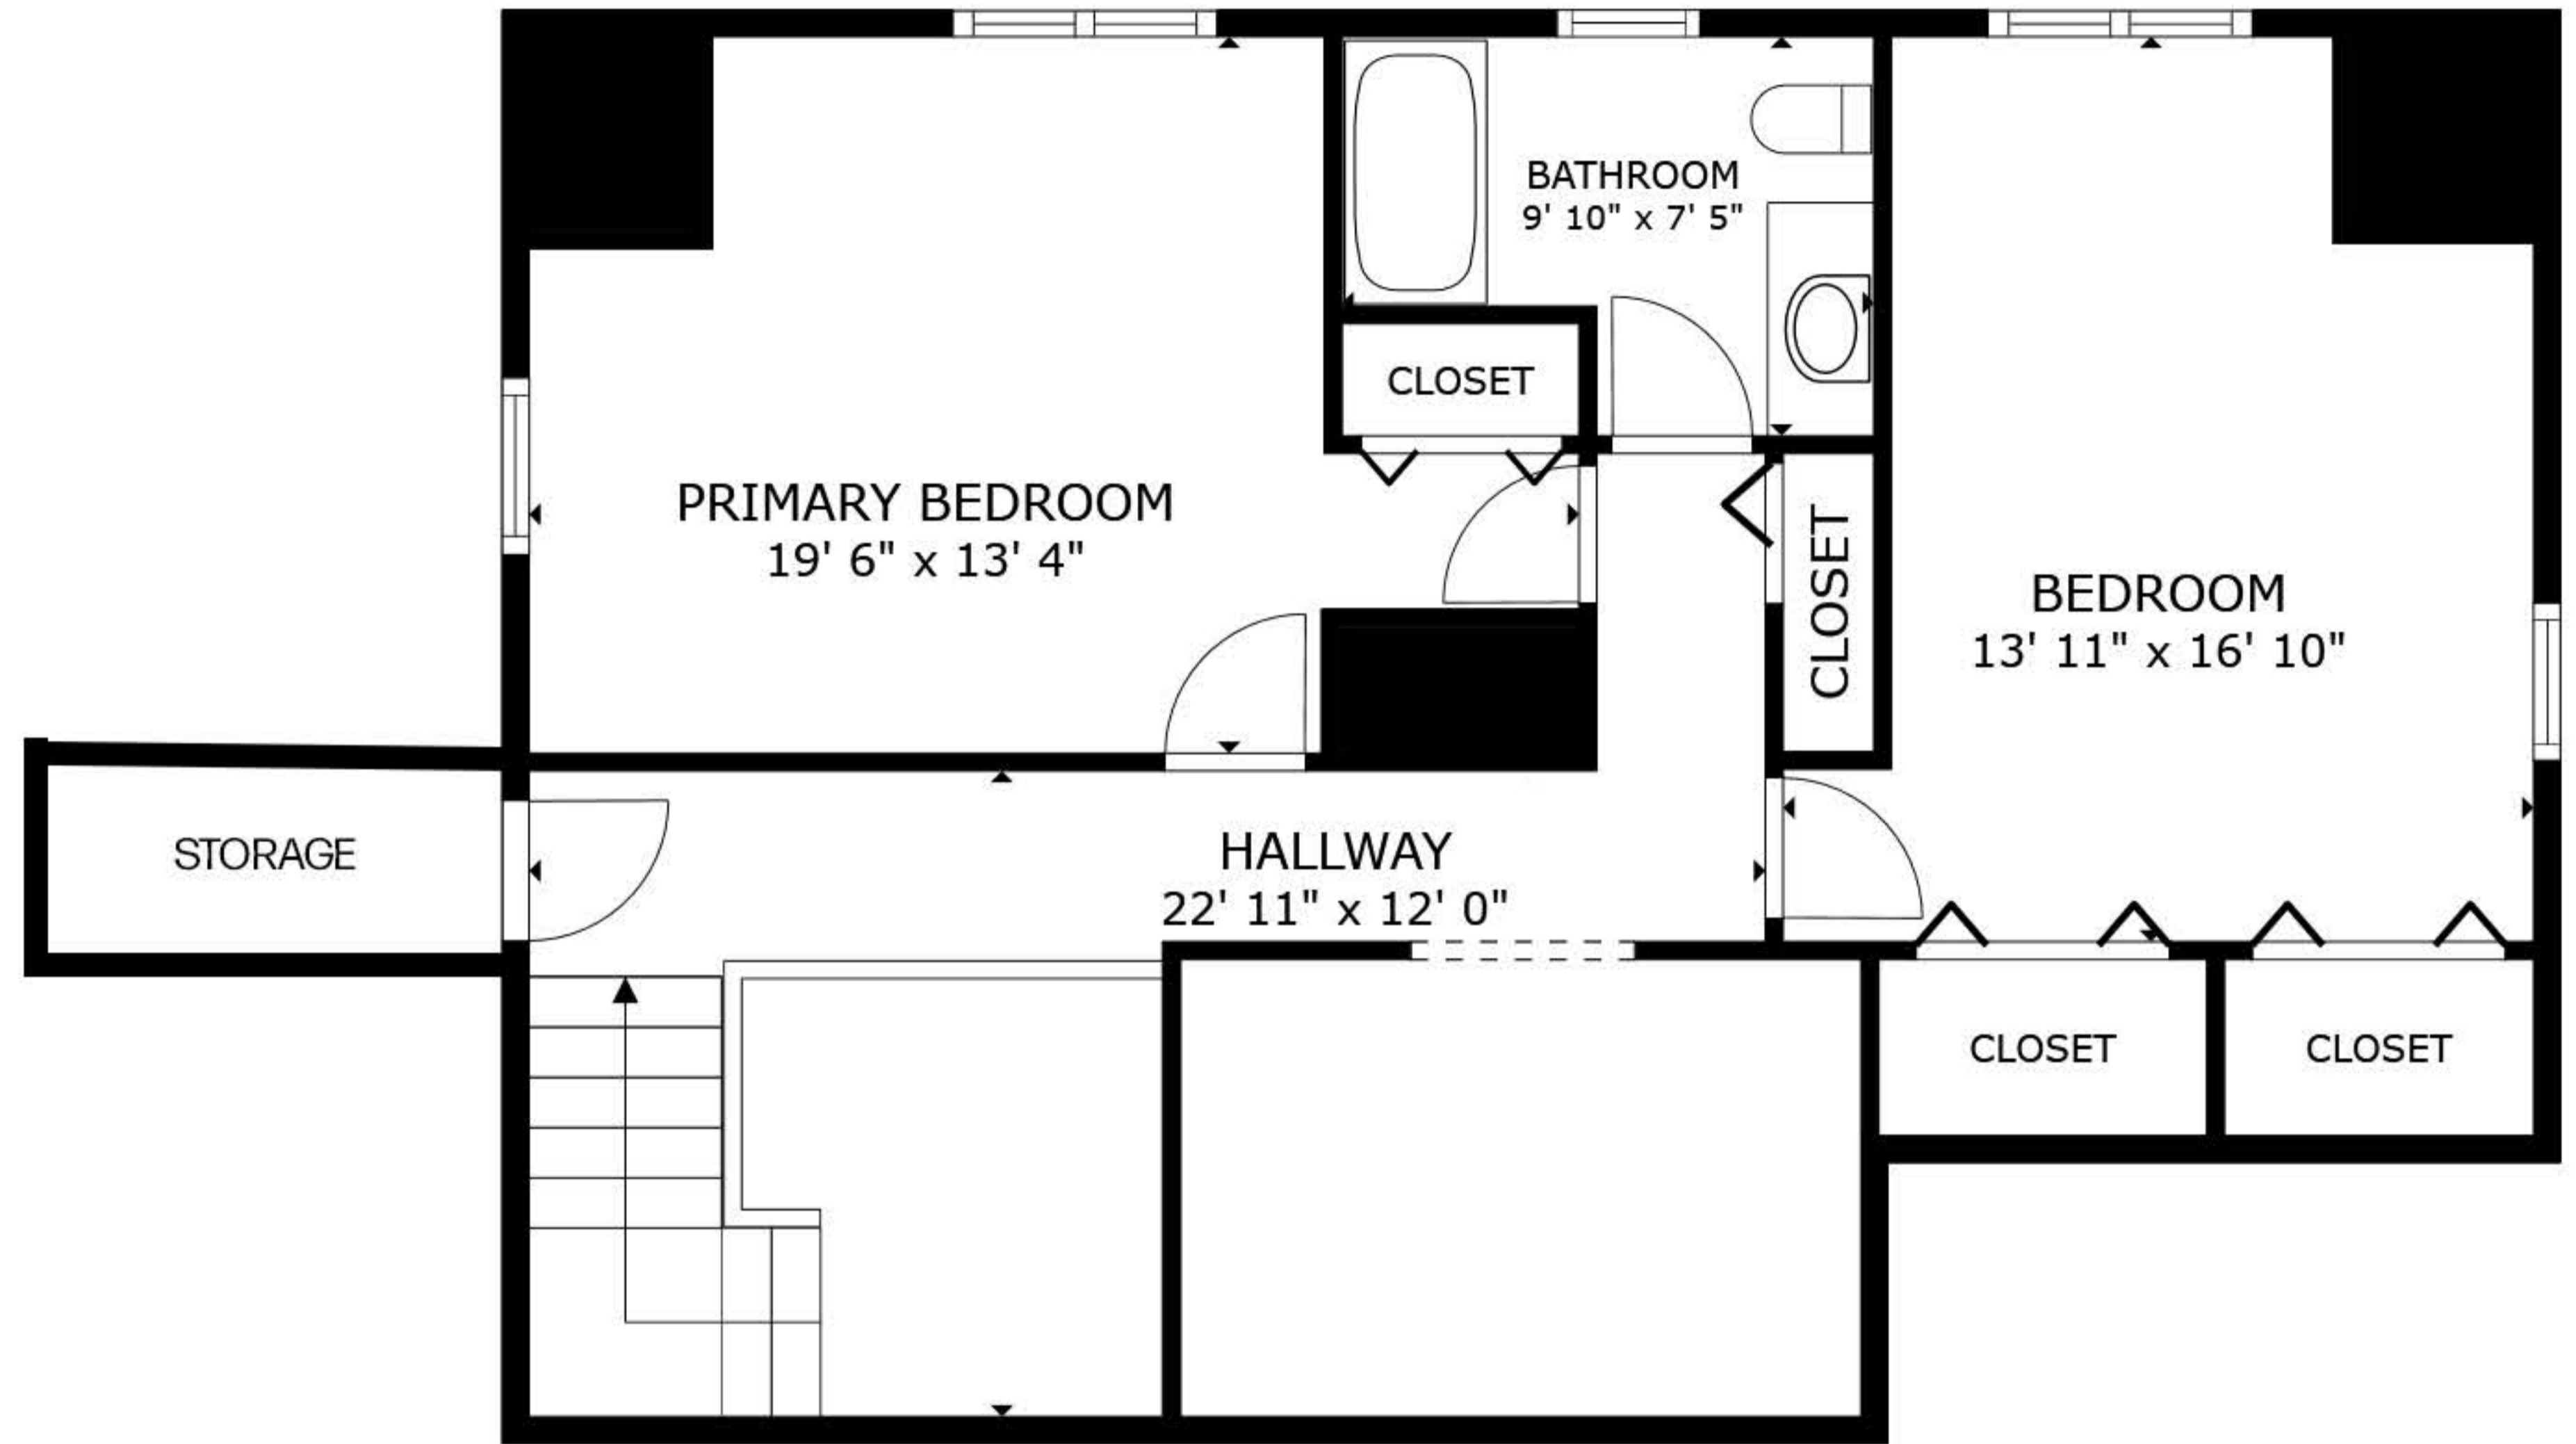

## FLOOR 1

GROSS INTERNAL AREA  
 FLOOR 1 1,250 sq.ft. FLOOR 2 2,000 sq.ft. FLOOR 3 888 sq.ft.  
 TOTAL : 4,138 sq.ft.  
 SIZES AND DIMENSIONS ARE APPROXIMATE, ACTUAL MAY VARY.

## FLOOR 2

GROSS INTERNAL AREA  
FLOOR 1 1,250 sq.ft. FLOOR 2 2,000 sq.ft. FLOOR 3 888 sq.ft.  
TOTAL : 4,138 sq.ft.  
SIZES AND DIMENSIONS ARE APPROXIMATE, ACTUAL MAY VARY.

LOWER LEVEL

GROSS INTERNAL AREA  
 FLOOR 1 1,250 sq.ft. FLOOR 2 2,000 sq.ft. FLOOR 3 888 sq.ft.  
 TOTAL : 4,138 sq.ft.  
 SIZES AND DIMENSIONS ARE APPROXIMATE, ACTUAL MAY VARY.