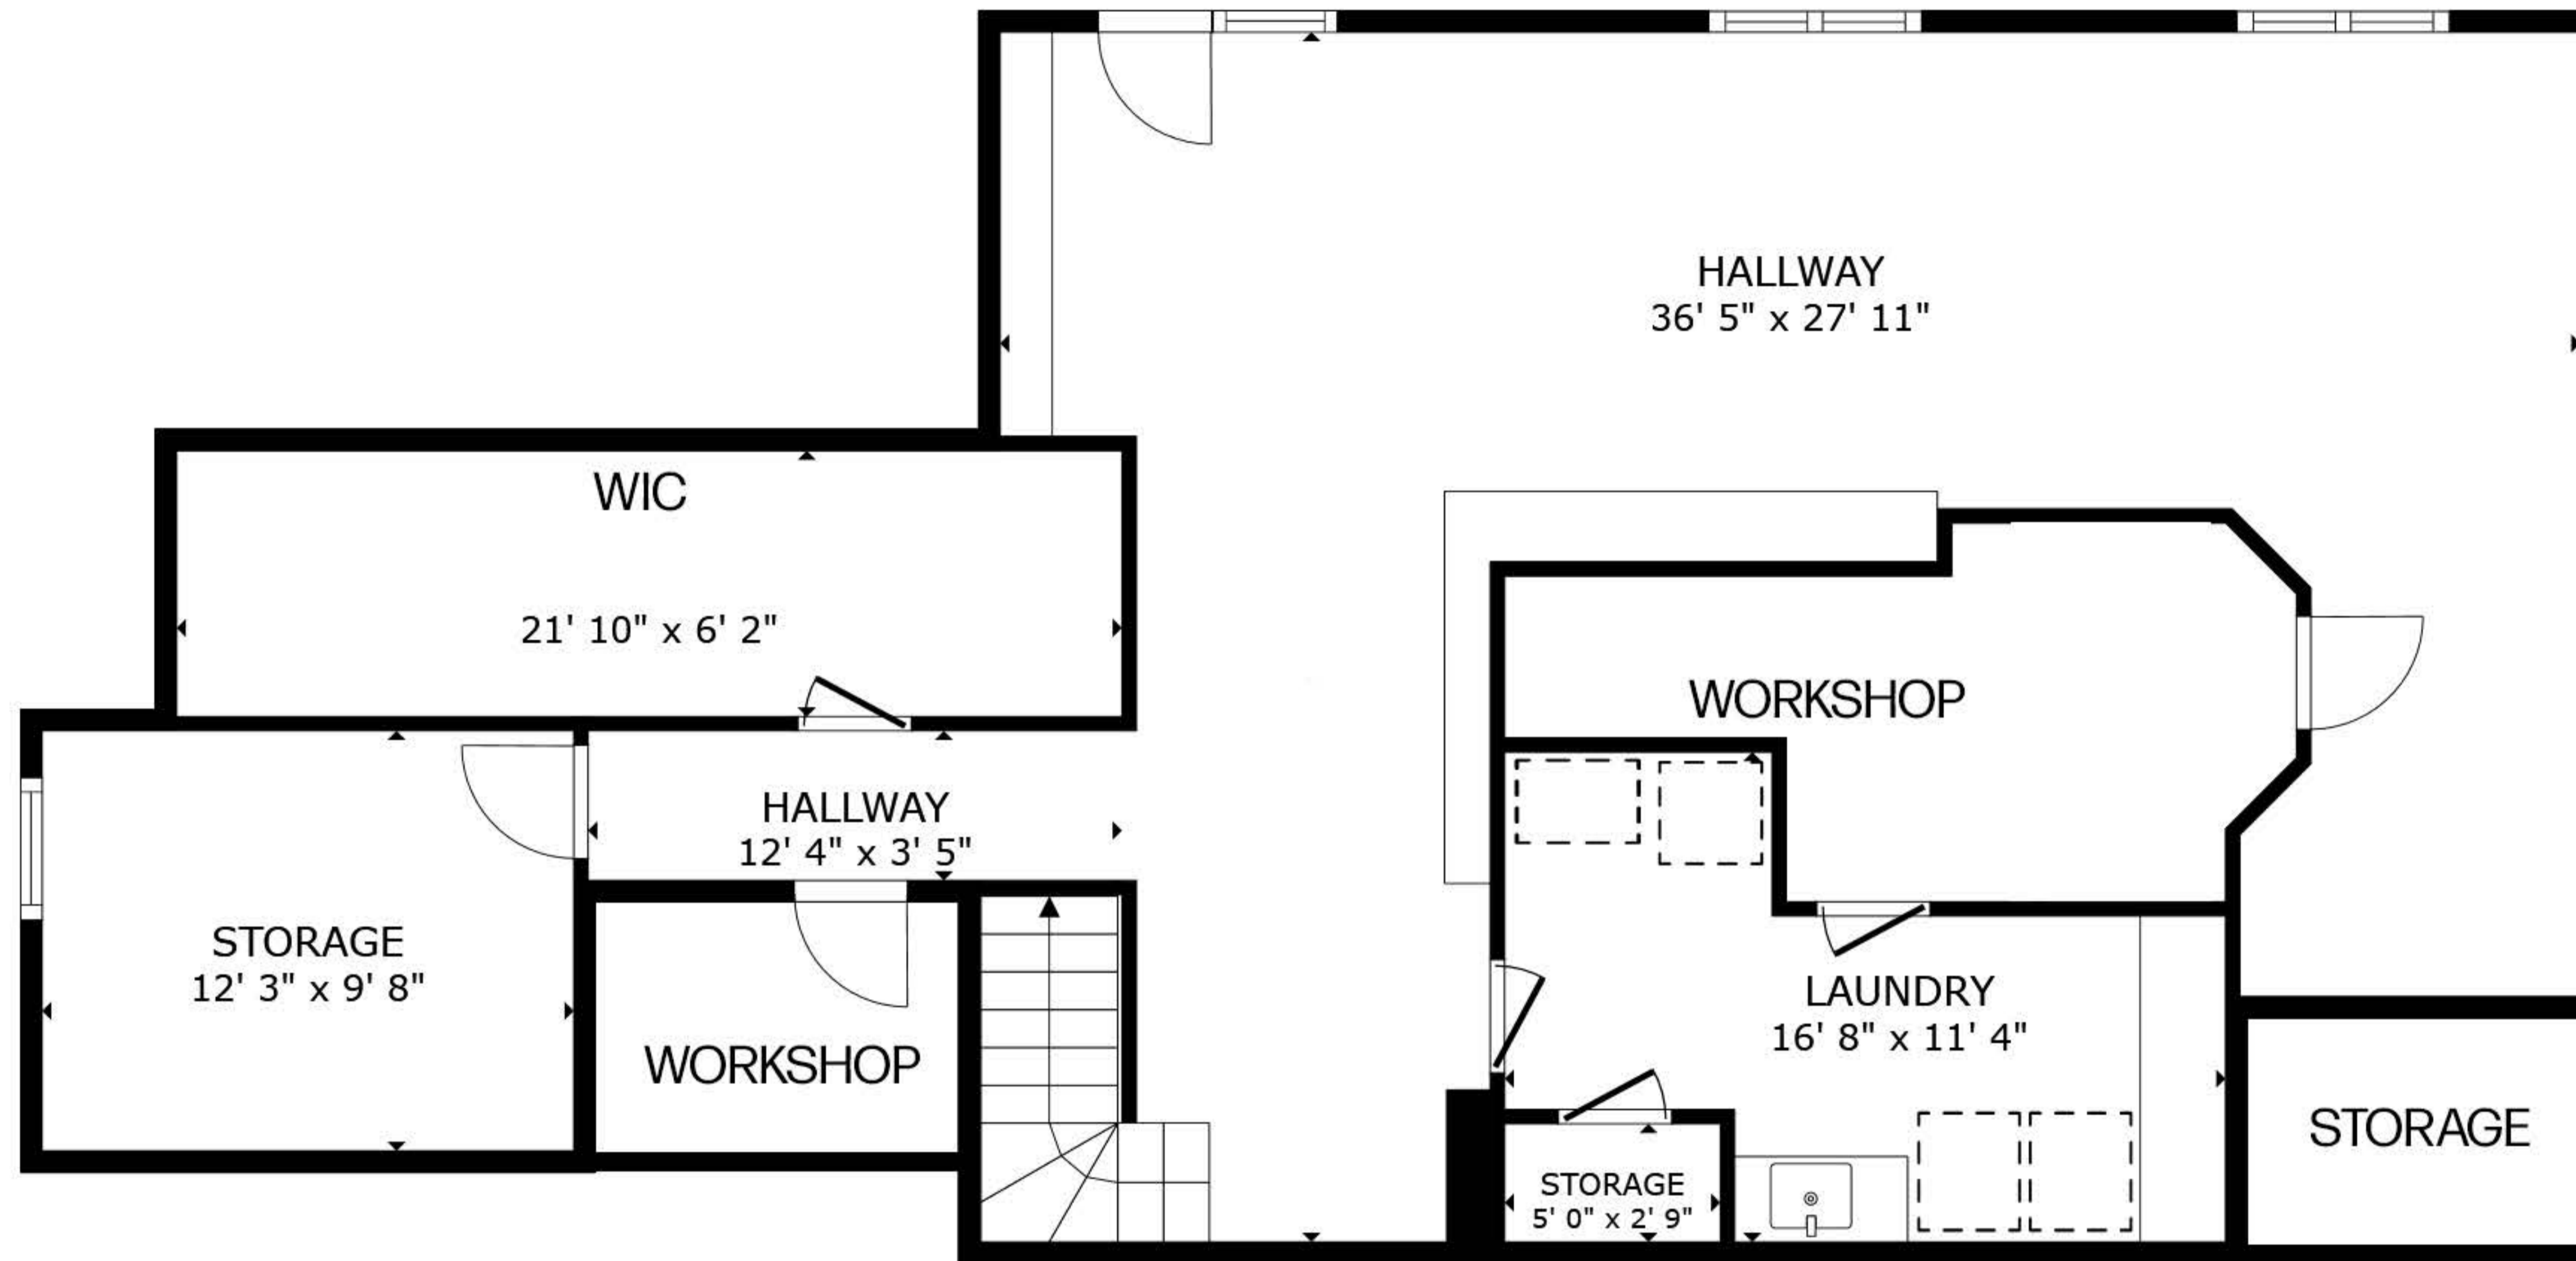

## FLOOR 1

GROSS INTERNAL AREA  
 FLOOR 1 1,250 sq.ft. FLOOR 2 2,000 sq.ft. FLOOR 3 888 sq.ft.  
 TOTAL : 4,138 sq.ft.  
 SIZES AND DIMENSIONS ARE APPROXIMATE, ACTUAL MAY VARY.

## FLOOR 2

GROSS INTERNAL AREA  
FLOOR 1 1,250 sq.ft. FLOOR 2 2,000 sq.ft. FLOOR 3 888 sq.ft.  
TOTAL : 4,138 sq.ft.  
SIZES AND DIMENSIONS ARE APPROXIMATE, ACTUAL MAY VARY.

LOWER LEVEL

GROSS INTERNAL AREA  
 FLOOR 1 1,250 sq.ft. FLOOR 2 2,000 sq.ft. FLOOR 3 888 sq.ft.  
 TOTAL : 4,138 sq.ft.  
 SIZES AND DIMENSIONS ARE APPROXIMATE, ACTUAL MAY VARY.