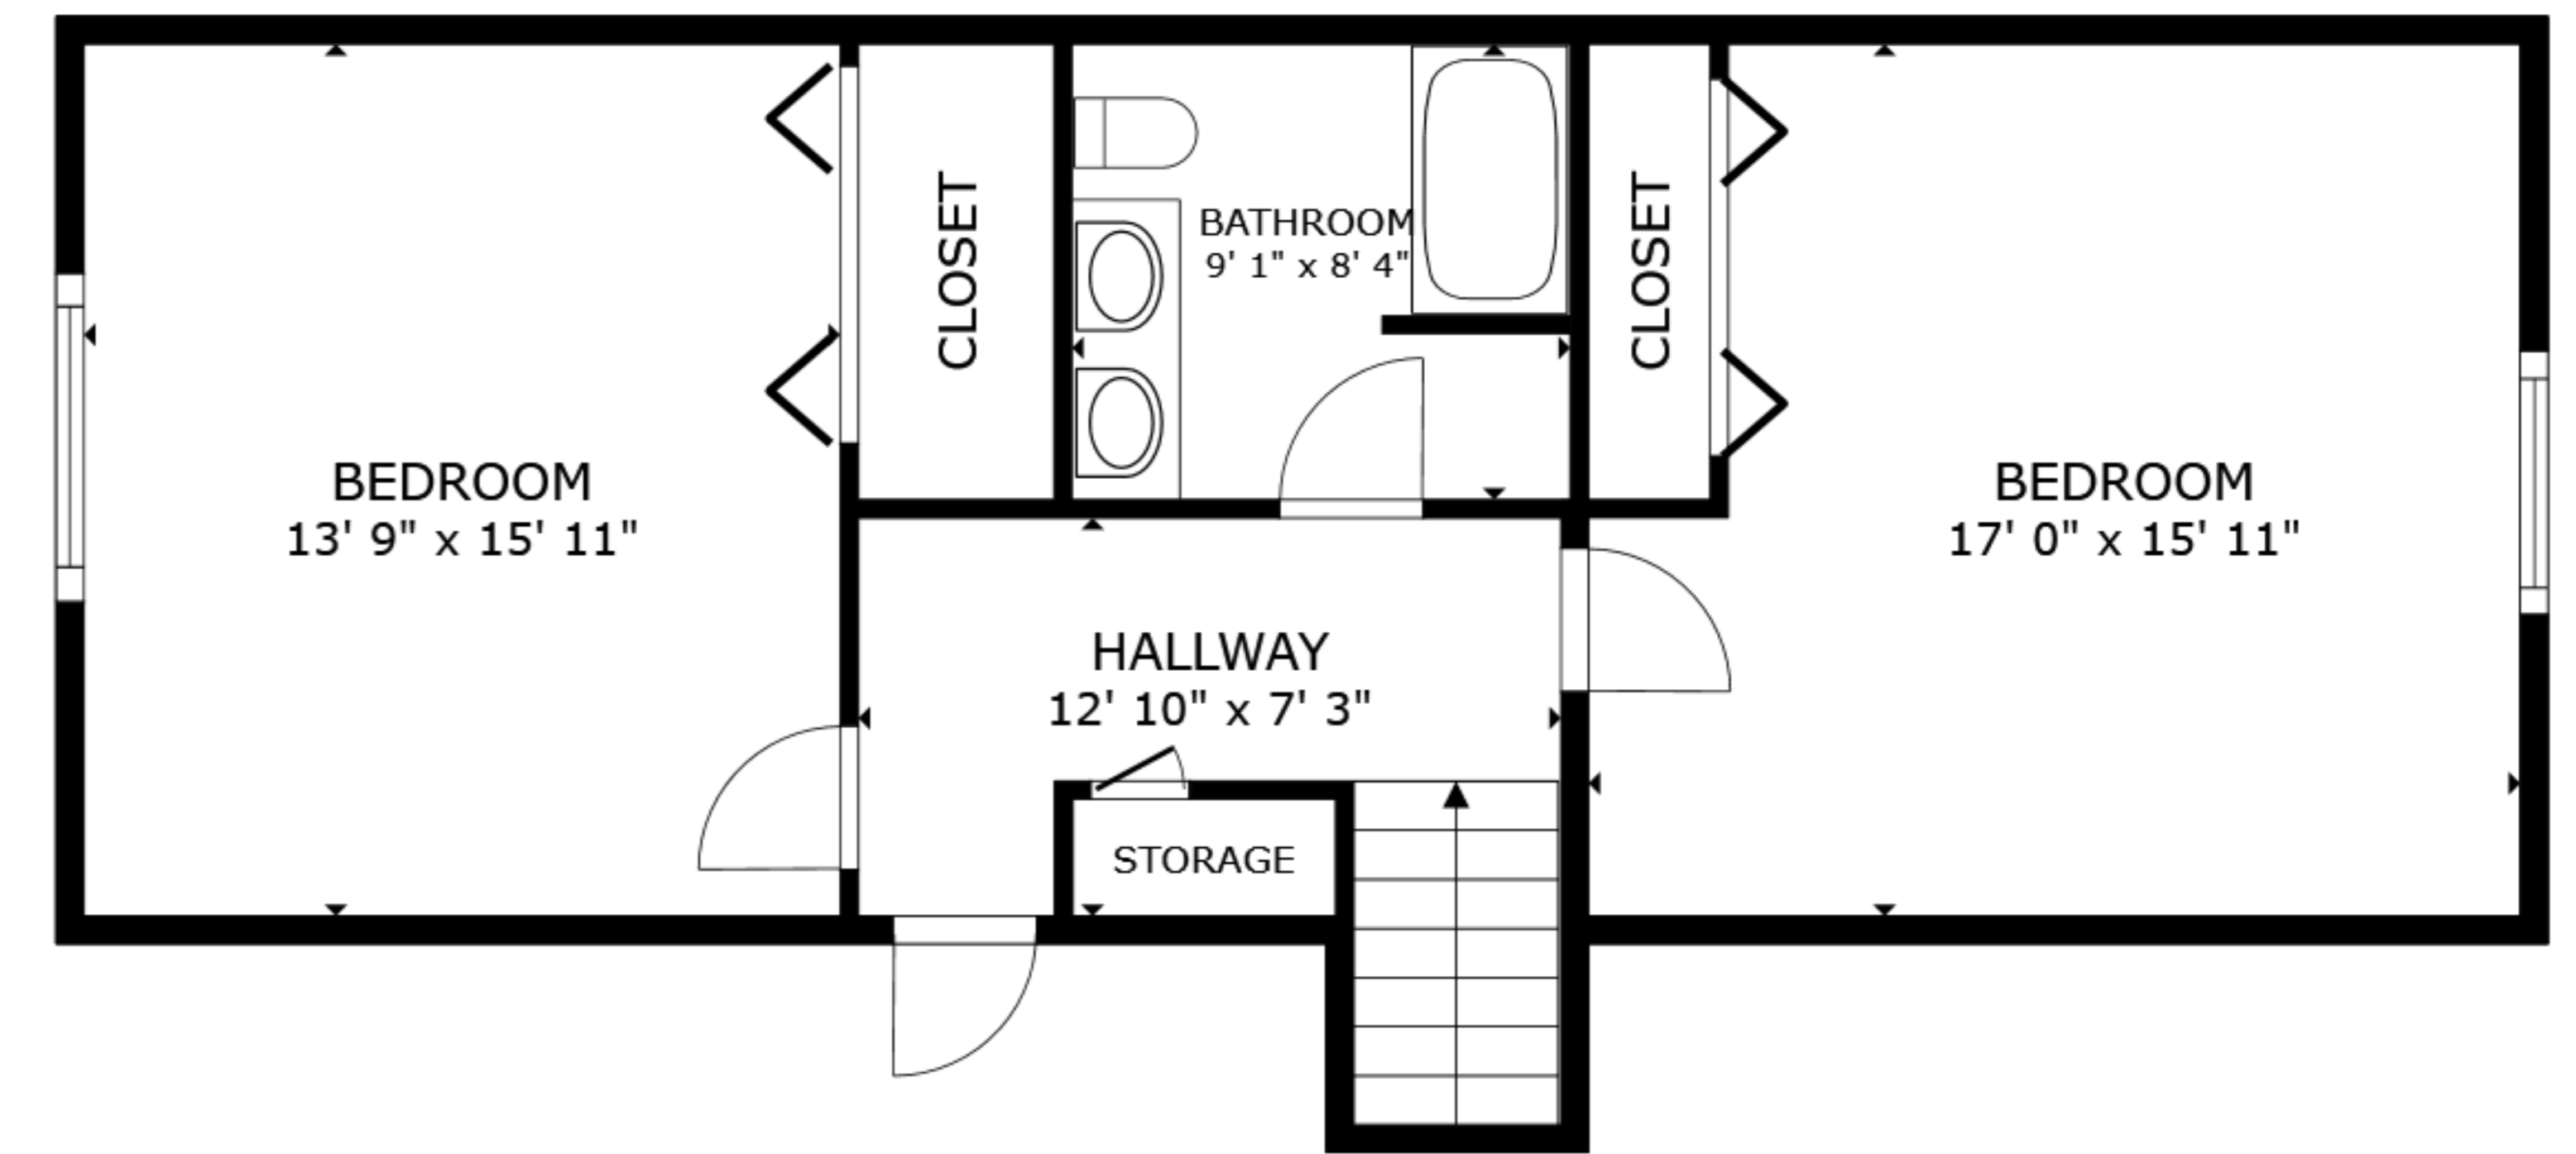

FLOOR 1

FLOOR 2

GROSS INTERNAL AREA
 FLOOR 1 1,869 sq.ft. FLOOR 2 721 sq.ft.
 TOTAL : 2,589 sq.ft.

SIZES AND DIMENSIONS ARE APPROXIMATE, ACTUAL MAY VARY.