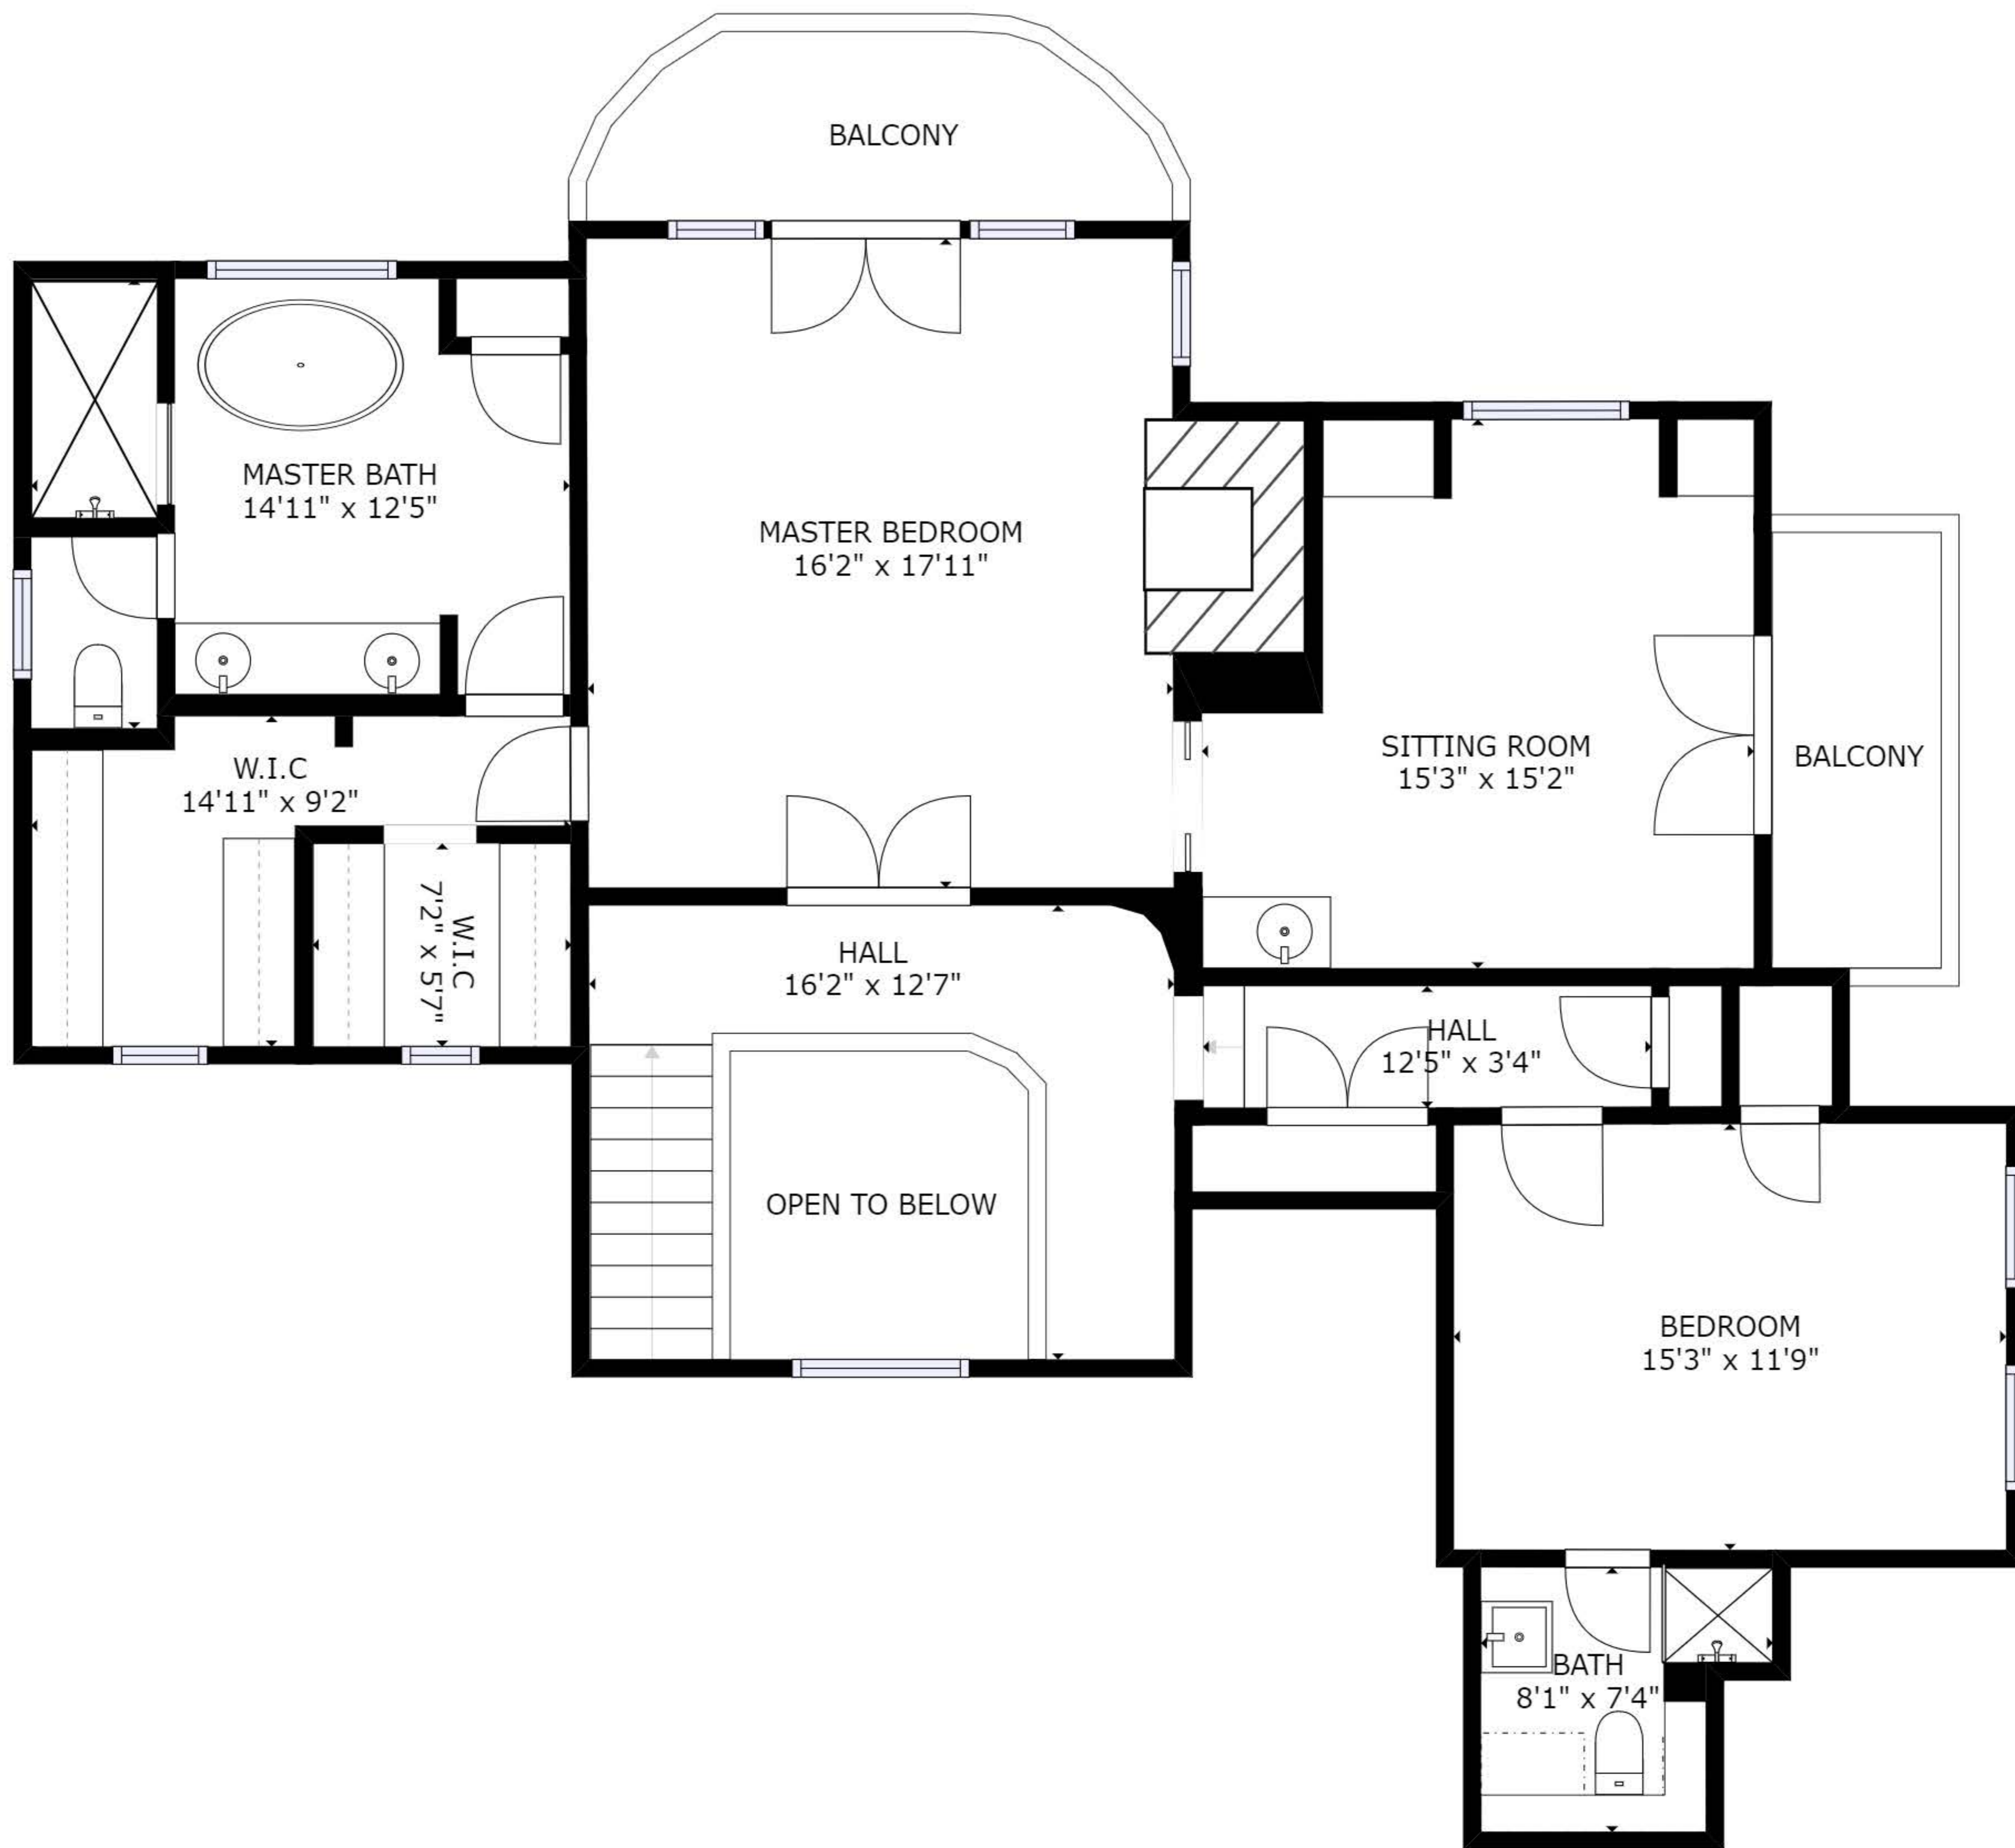

GROSS INTERNAL AREA
 FLOOR 1: 969 sq ft, FLOOR 2: 2136 sq ft
 FLOOR 3: 1313 sq ft, EXCLUDED AREAS:
 REDUCED HEADROOM BELOW 1.5M: 13 sq ft
 TOTAL: 4419 sq ft

SIZES AND DIMENSIONS ARE APPROXIMATE, ACTUAL MAY VARY.